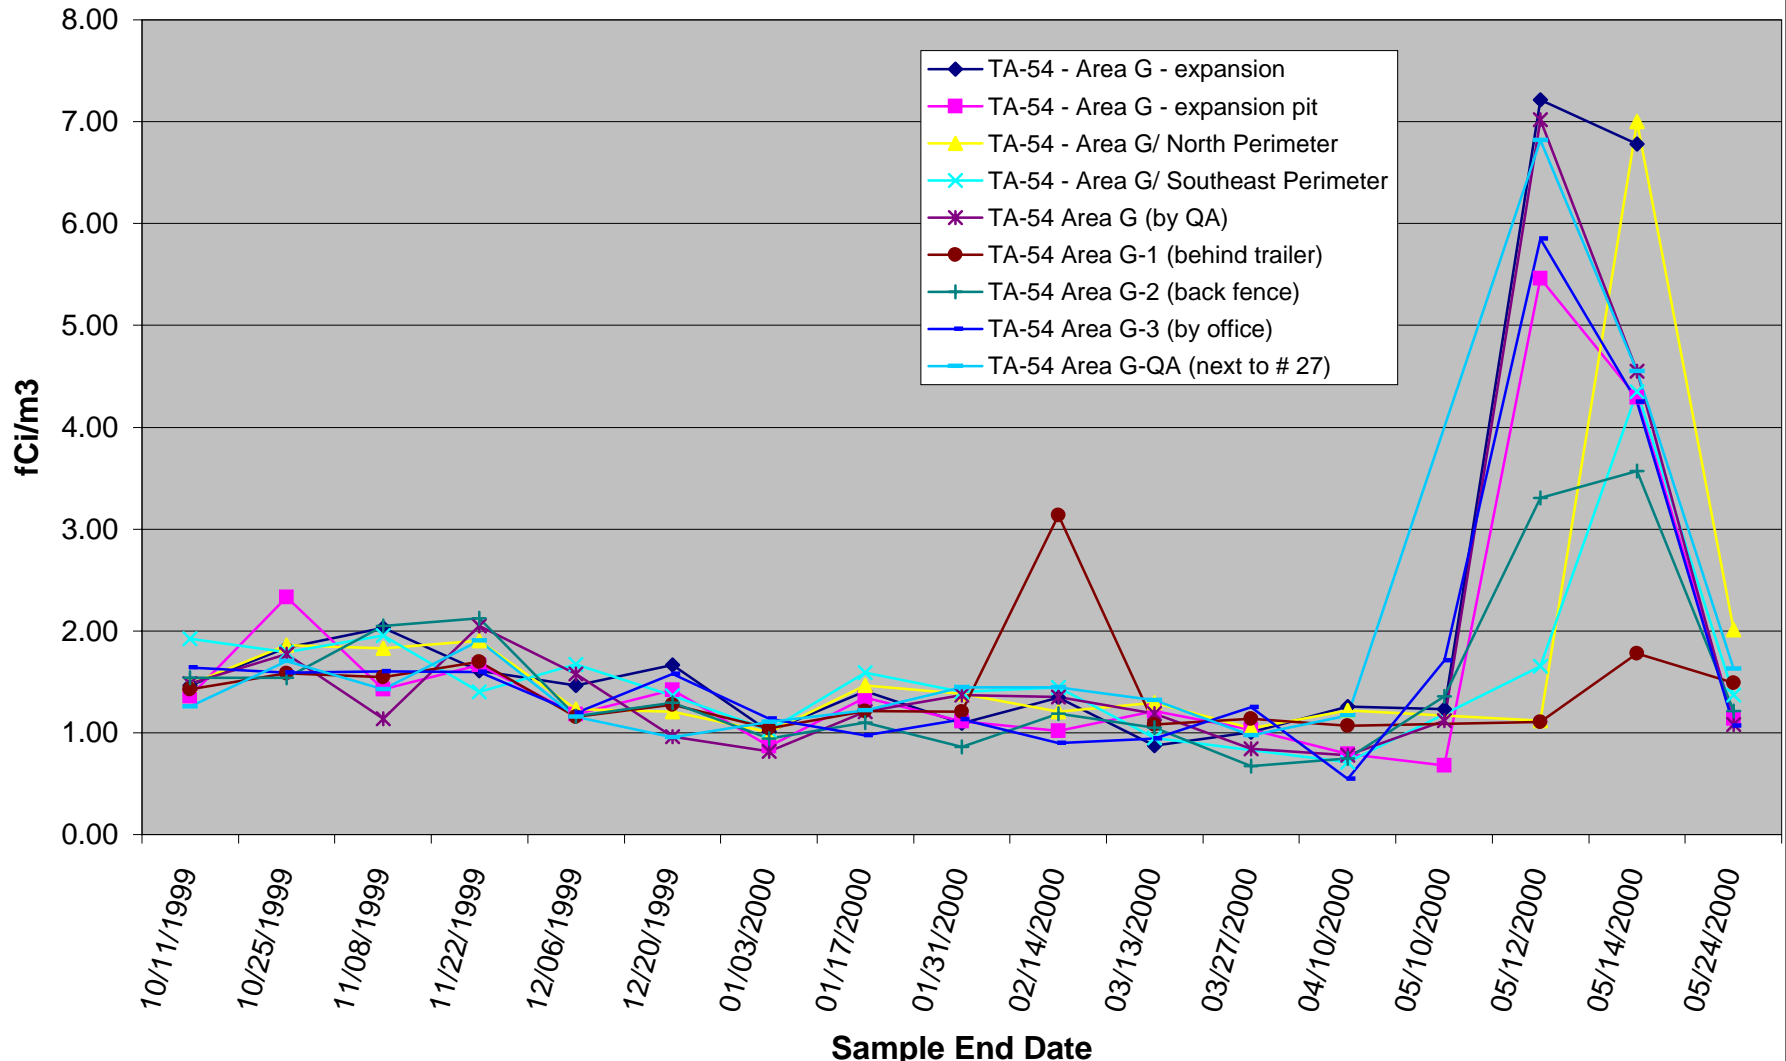

TA-54 Area G - Alpha

Note: Axis not to scale due to short sampling periods in the middle of May to monitor Cerro Grande fire.