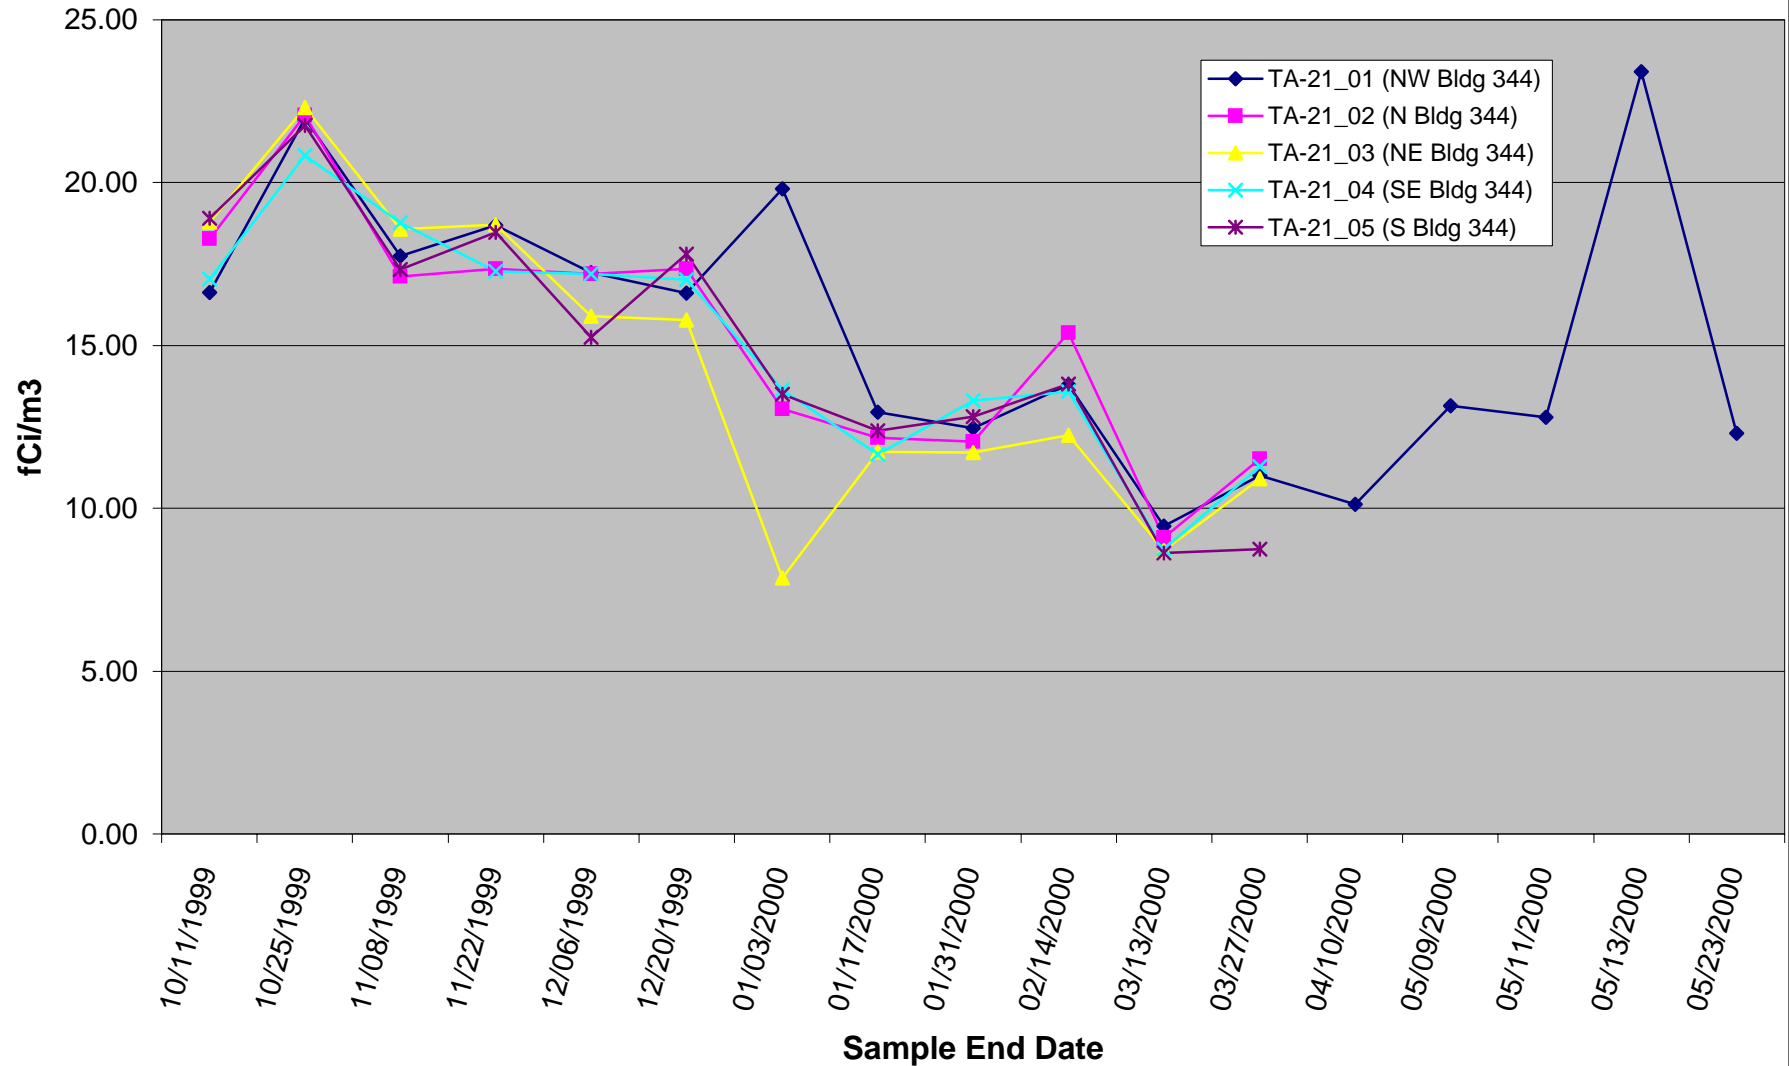

TA-21 - Beta

Note: Axis not to scale due to short sampling periods in the middle of May to monitor Cerro Grande fire.