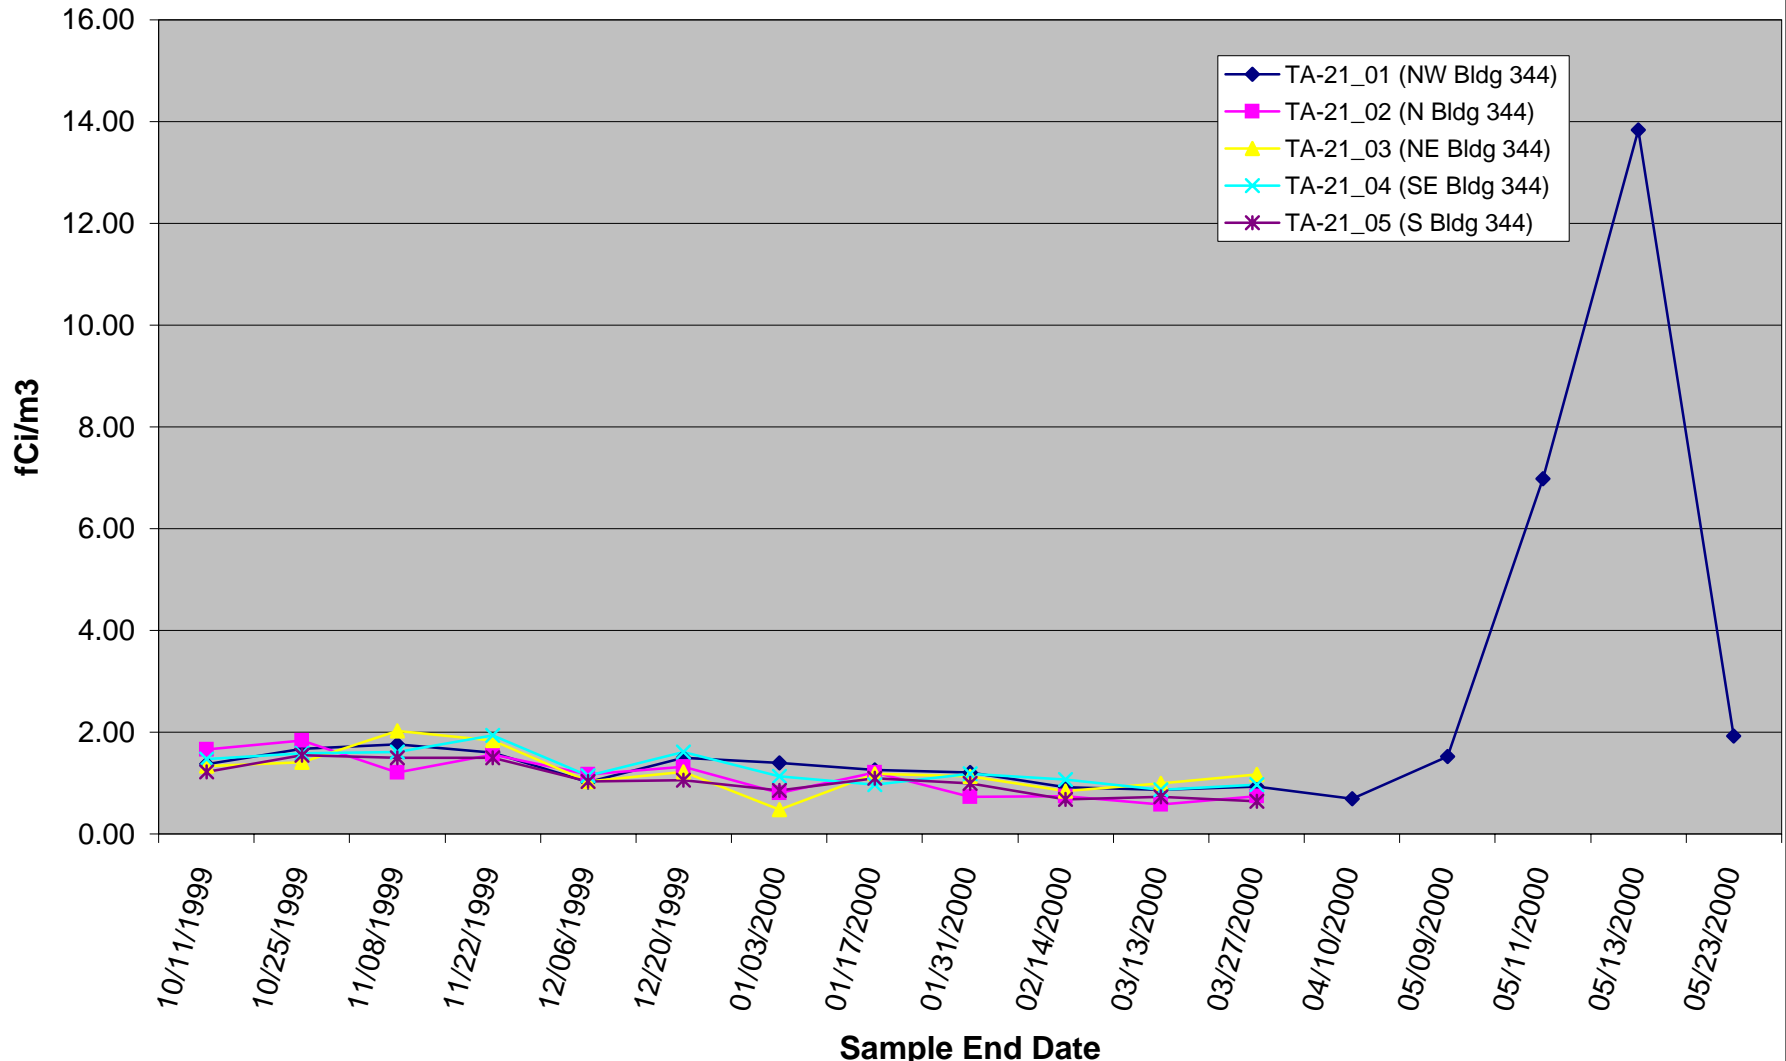

TA-21 - Alpha

Note: Axis not to scale due to short sampling periods in the middle of May to monitor Cerro Grande fire.