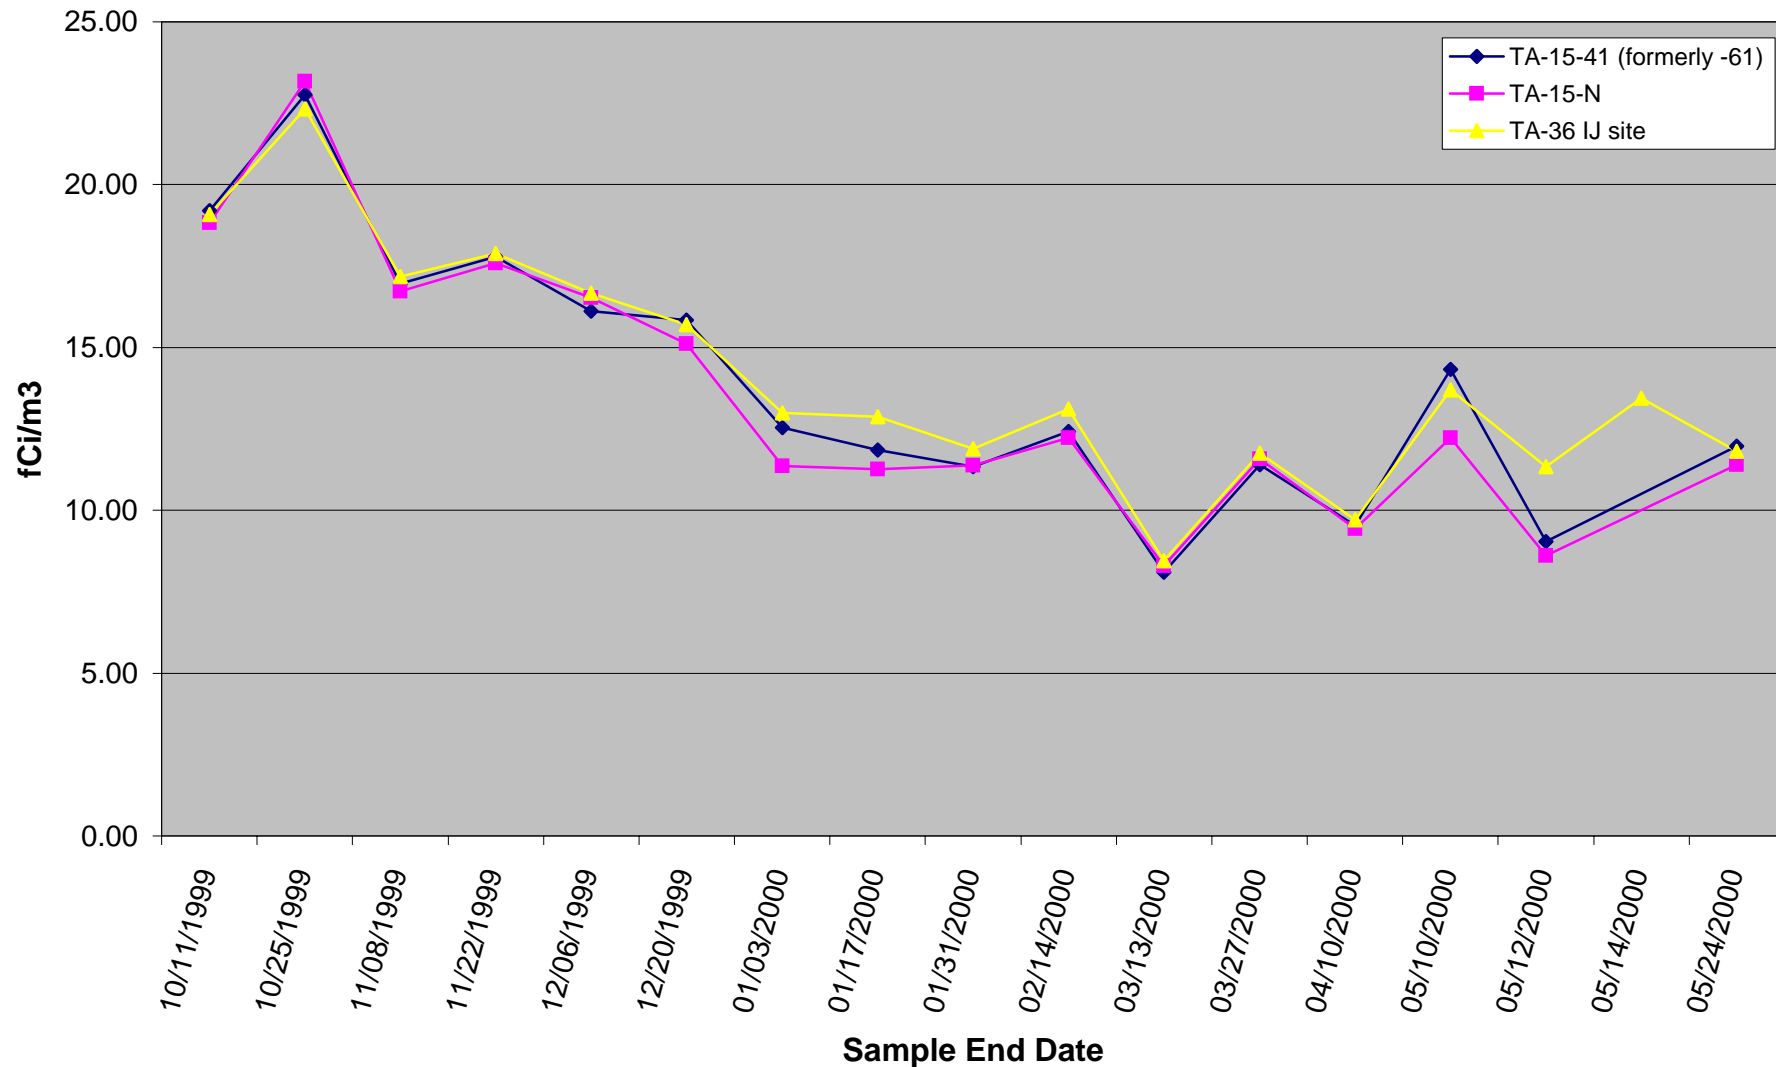

### TA-15 Firing Sites - Beta

Note: Axis not to scale due to short sampling periods in the middle of May to monitor Cerro Grande fire.