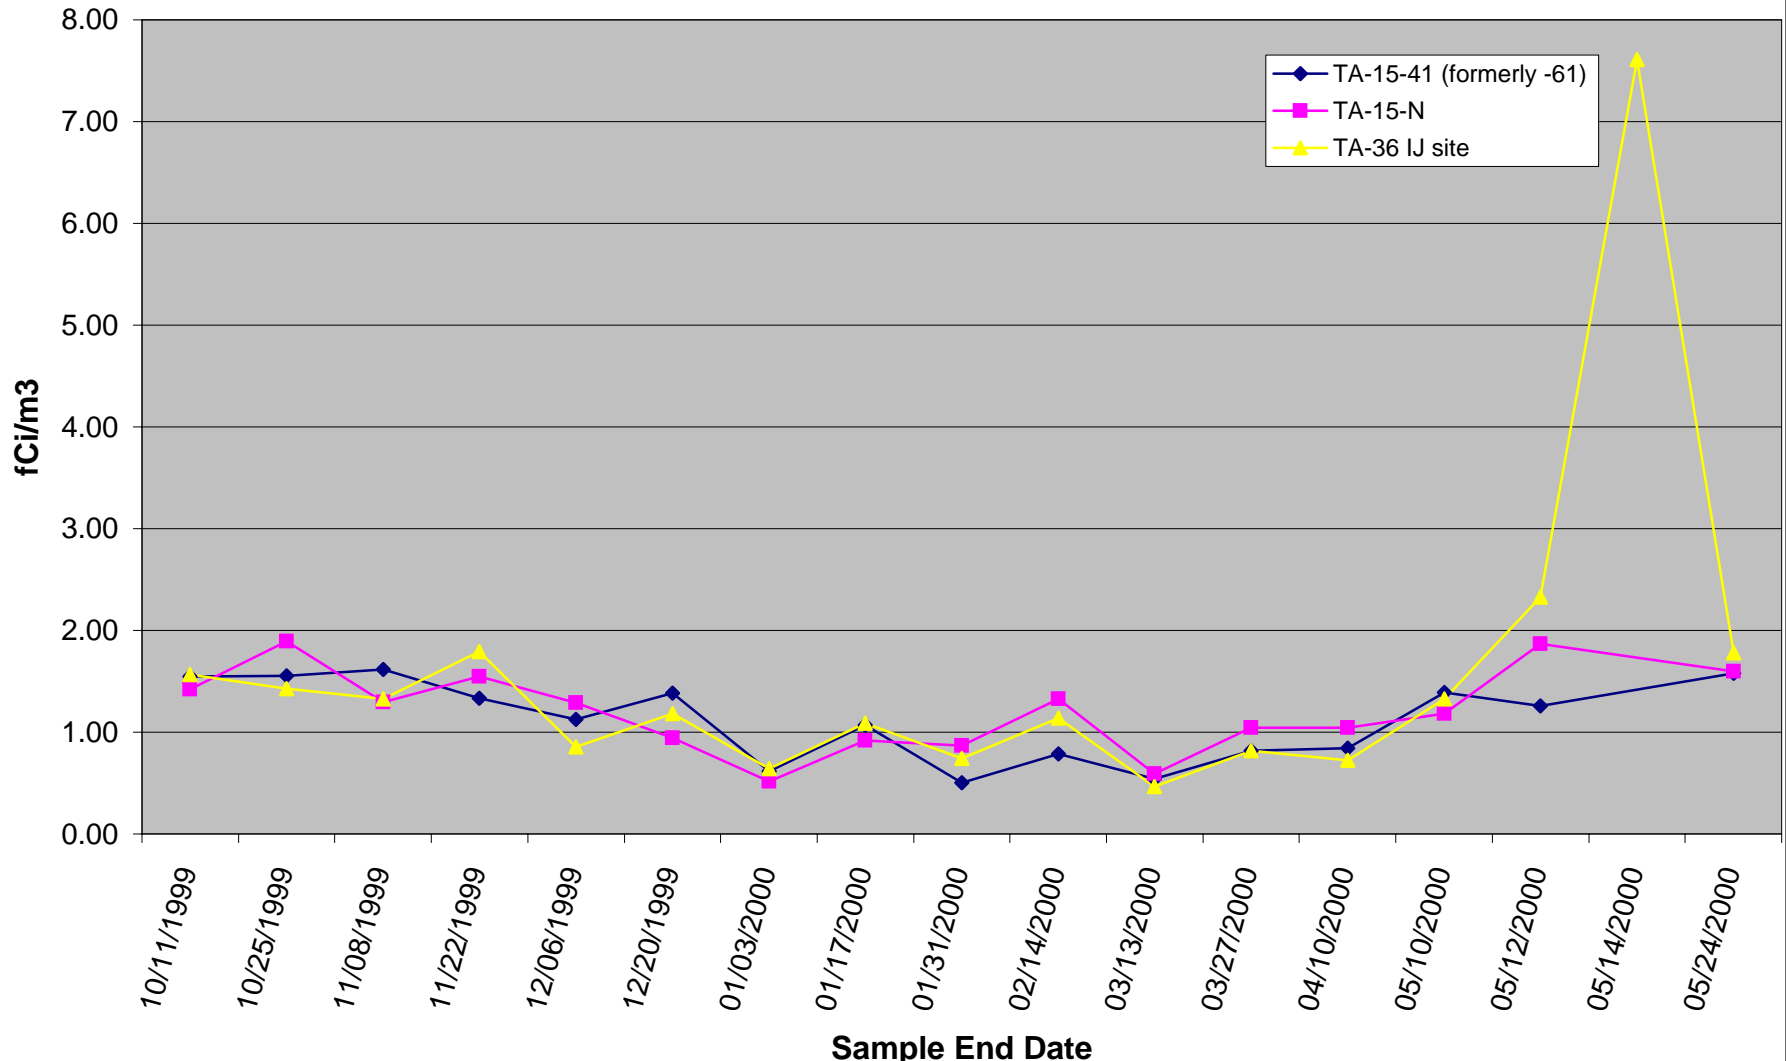

TA-15 Firing Sites - Alpha

Note: Axis not to scale due to short sampling periods in the middle of May to monitor Cerro Grande fire.