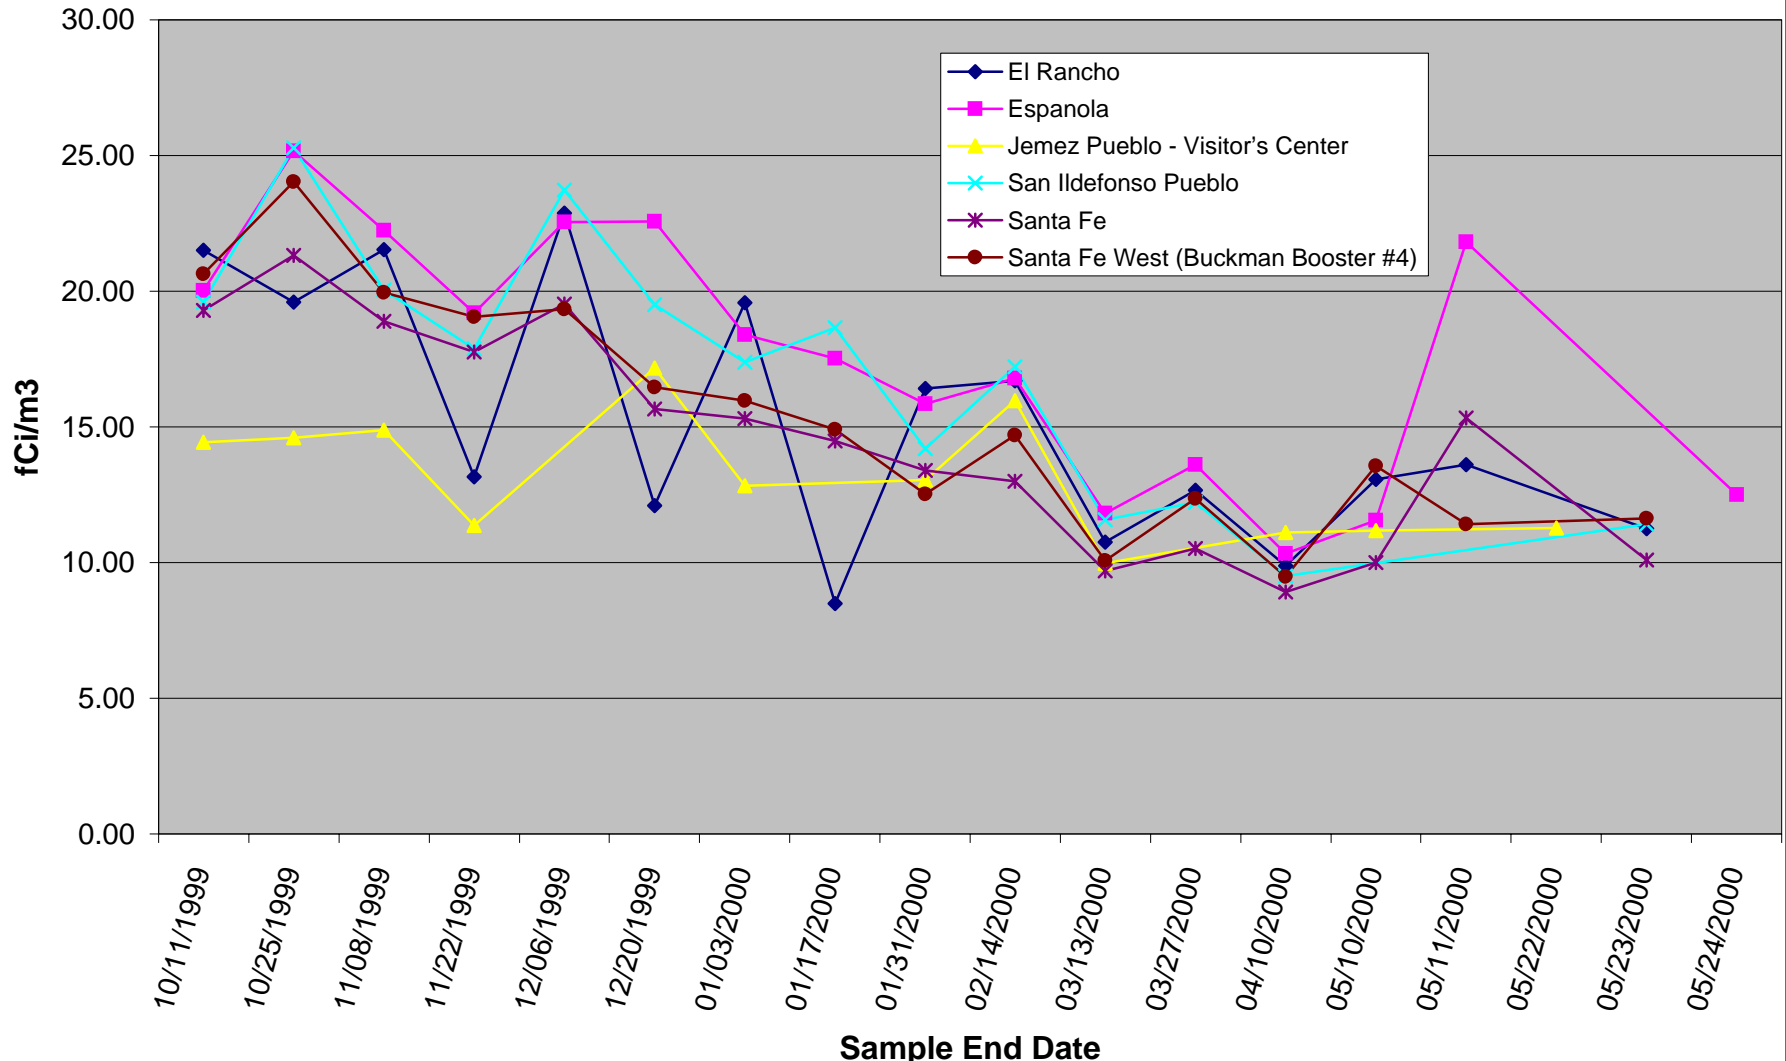

### Regional Stations - Beta

Note: Axis not to scale due to short sampling periods in the middle of May to monitor Cerro Grande fire.