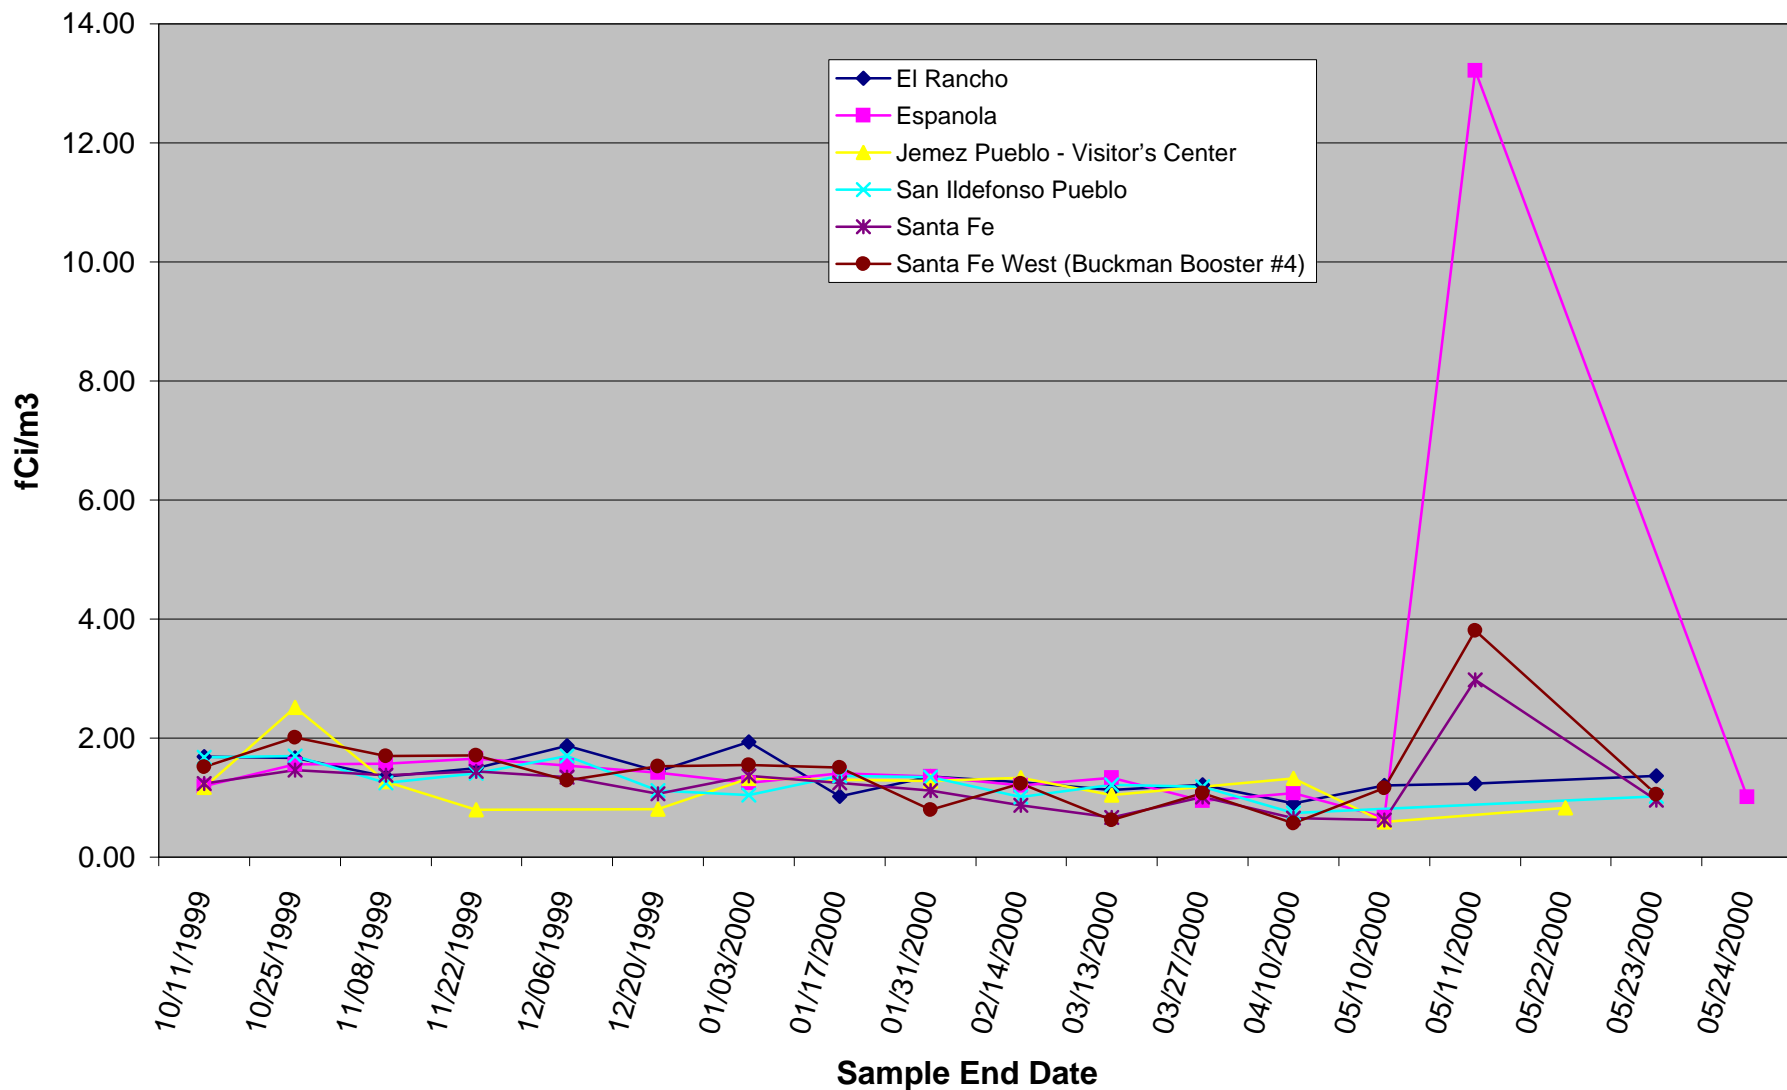

### Regional Stations - Alpha

Note: Axis not to scale due to short sampling periods in the middle of May to monitor Cerro Grande fire.