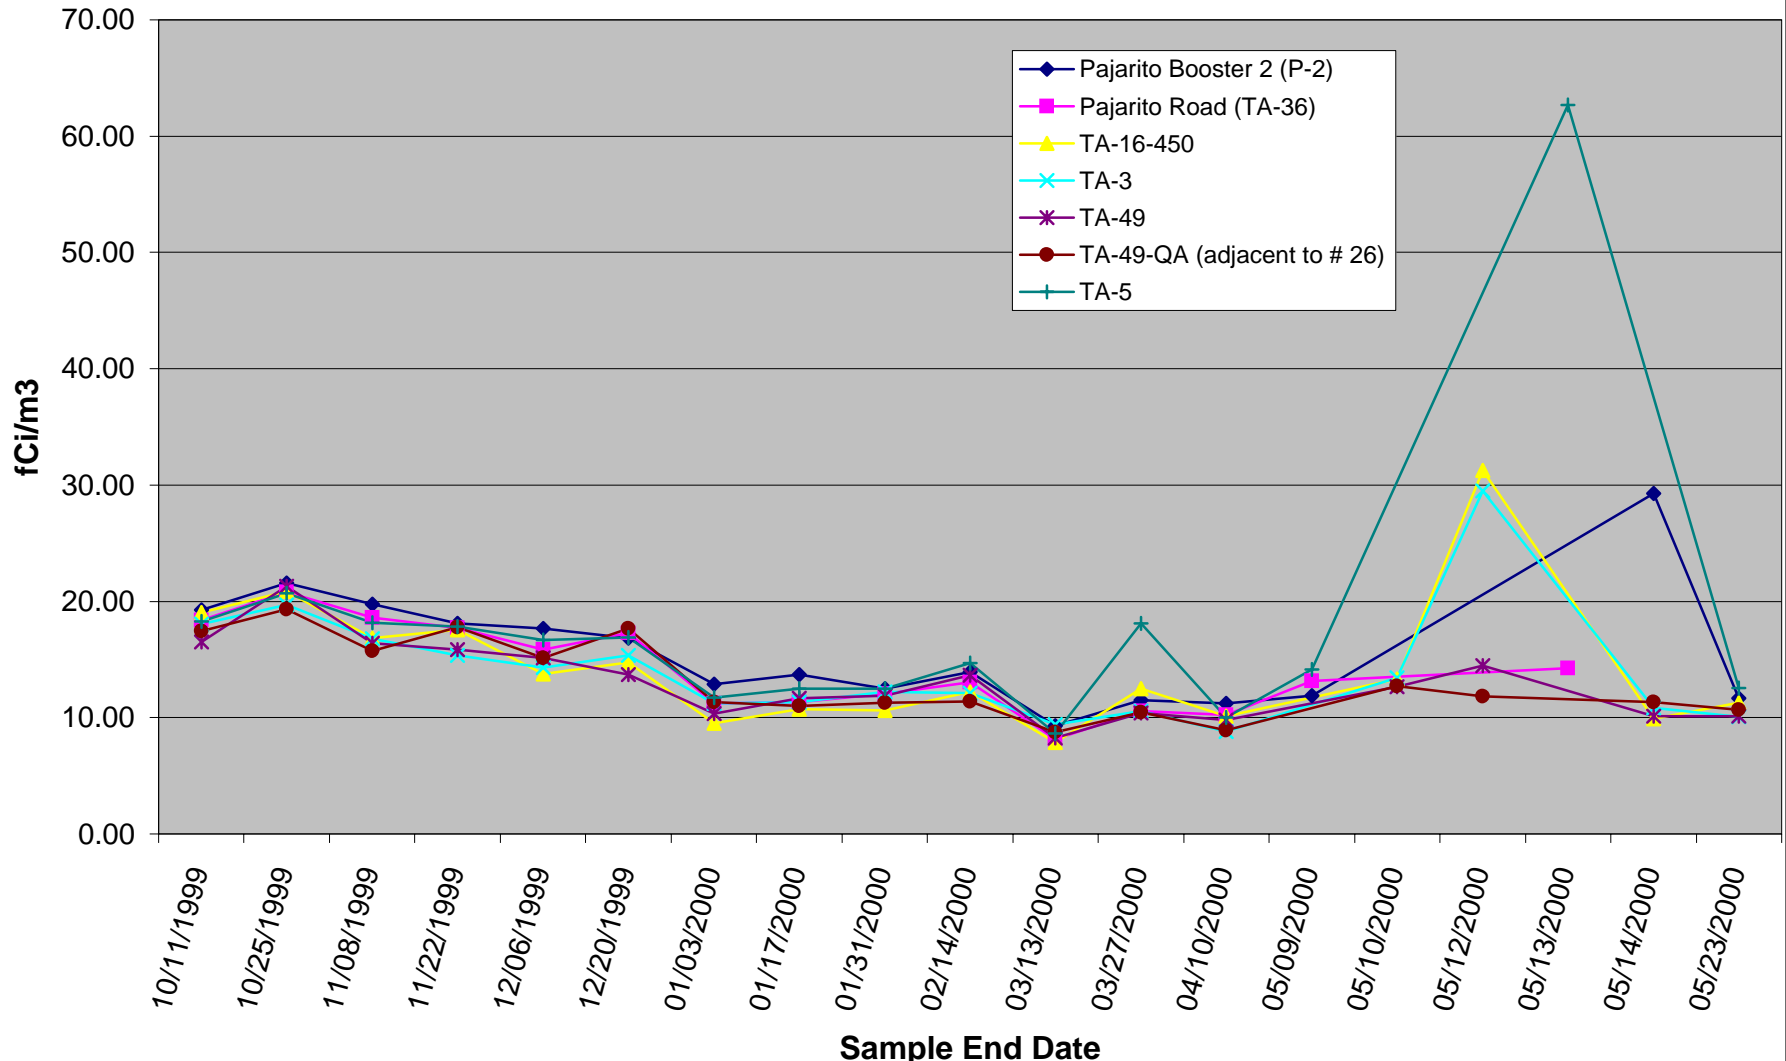

On Site General Stations - Beta

Note: Axis not to scale due to short sampling periods in the middle of May to monitor Cerro Grande fire.