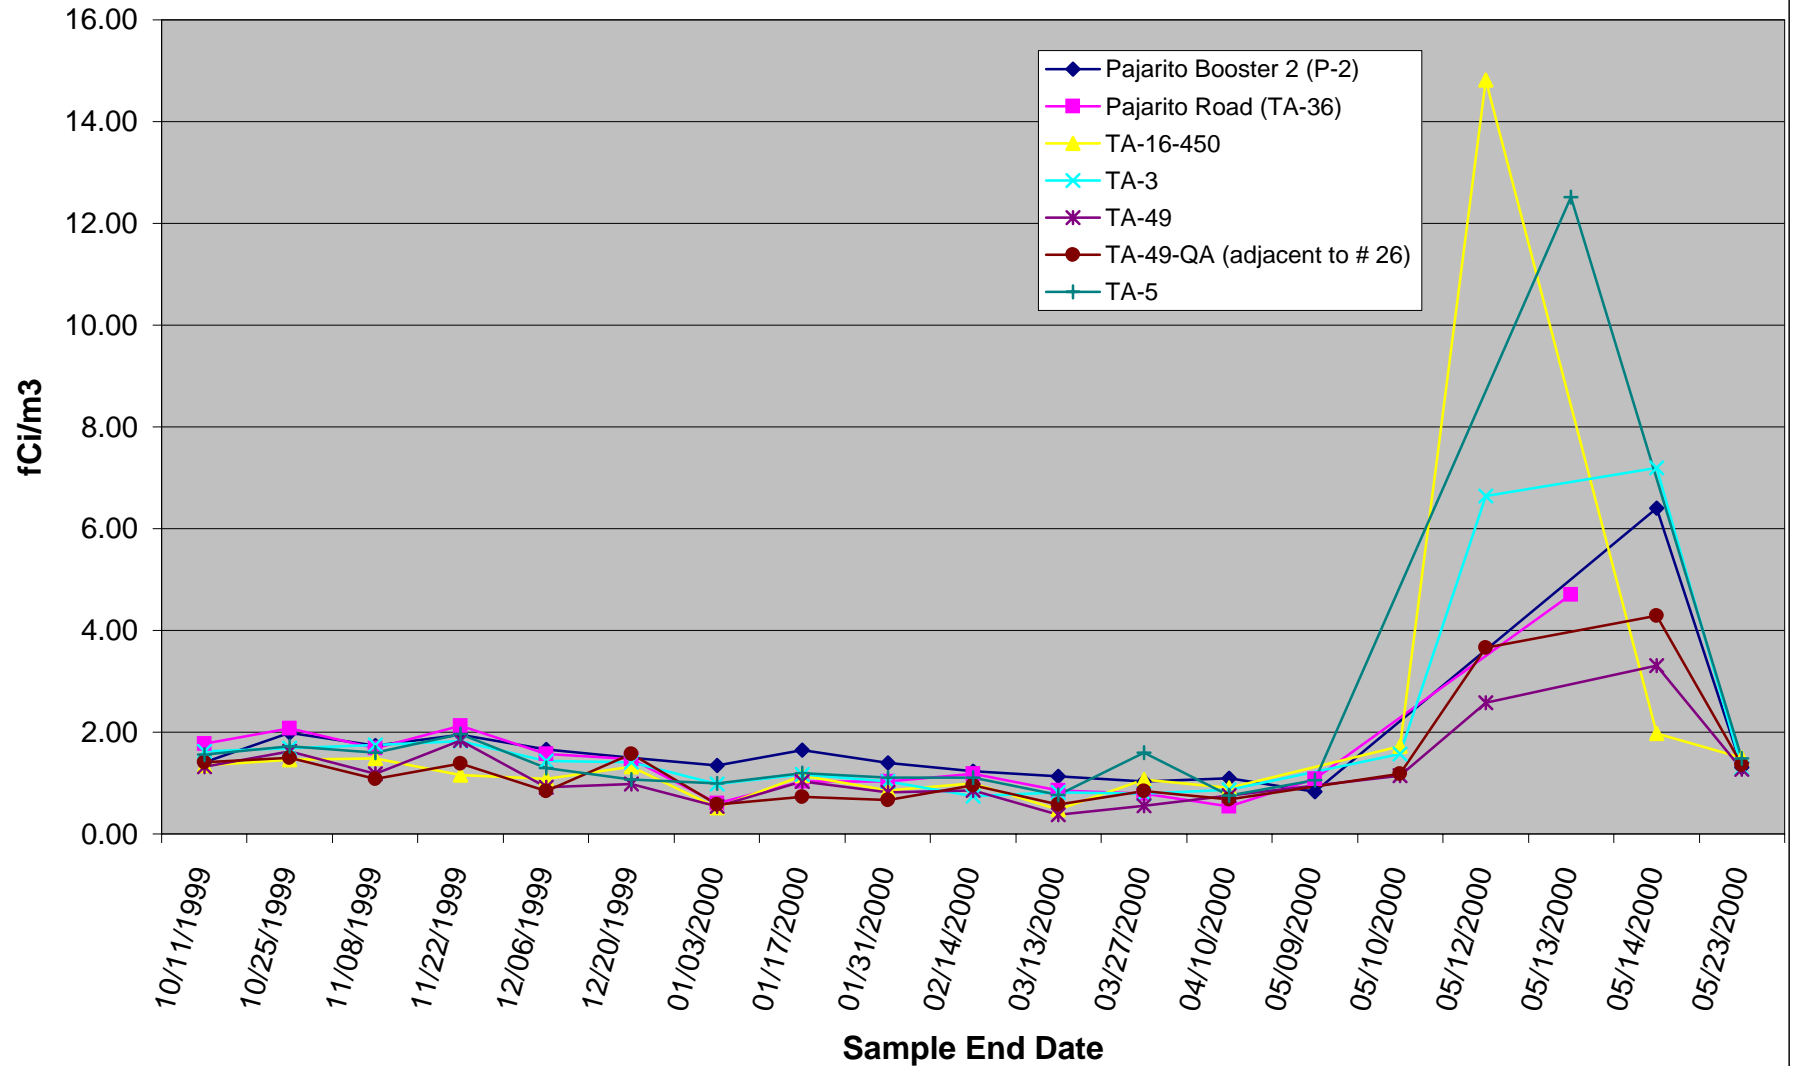

### On Site General Stations - Alpha

Note: Axis not to scale due to short sampling periods in the middle of May to monitor Cerro Grande fire.