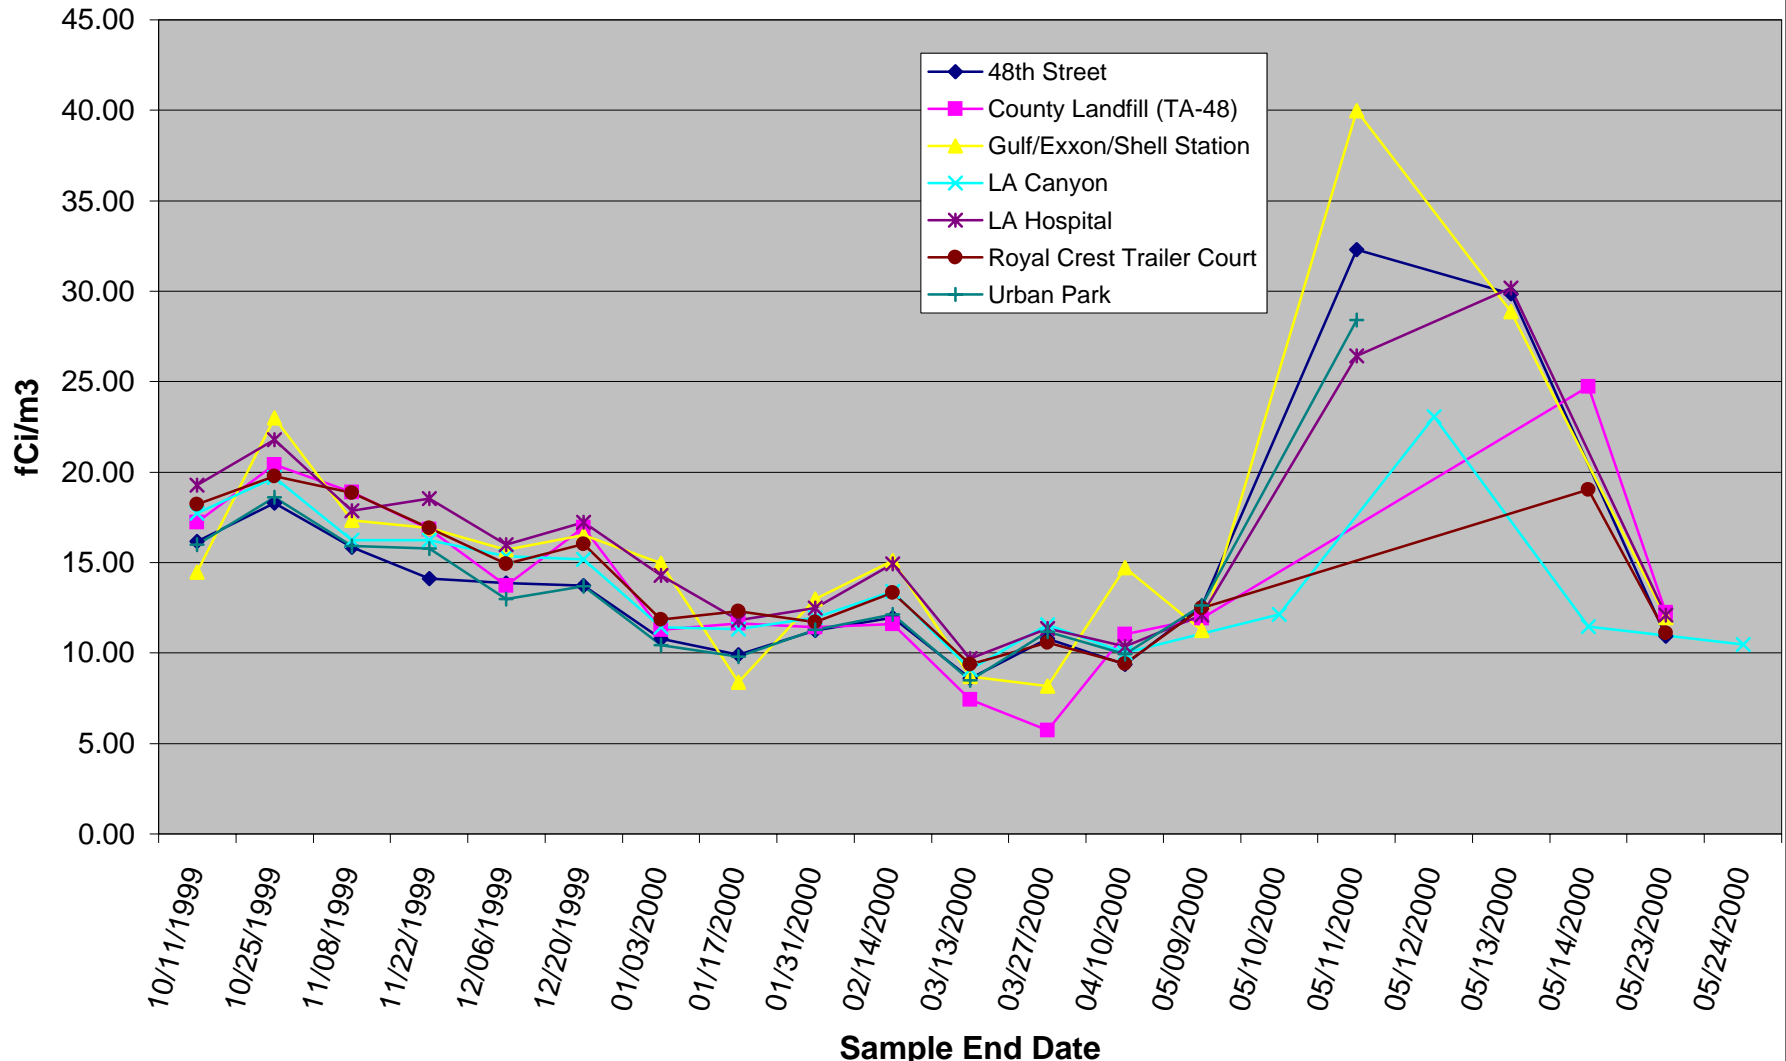

Los Alamos Western Boundary - Beta

Note: Axis not to scale due to short sampling periods in the middle of May to monitor Cerro Grande fire.