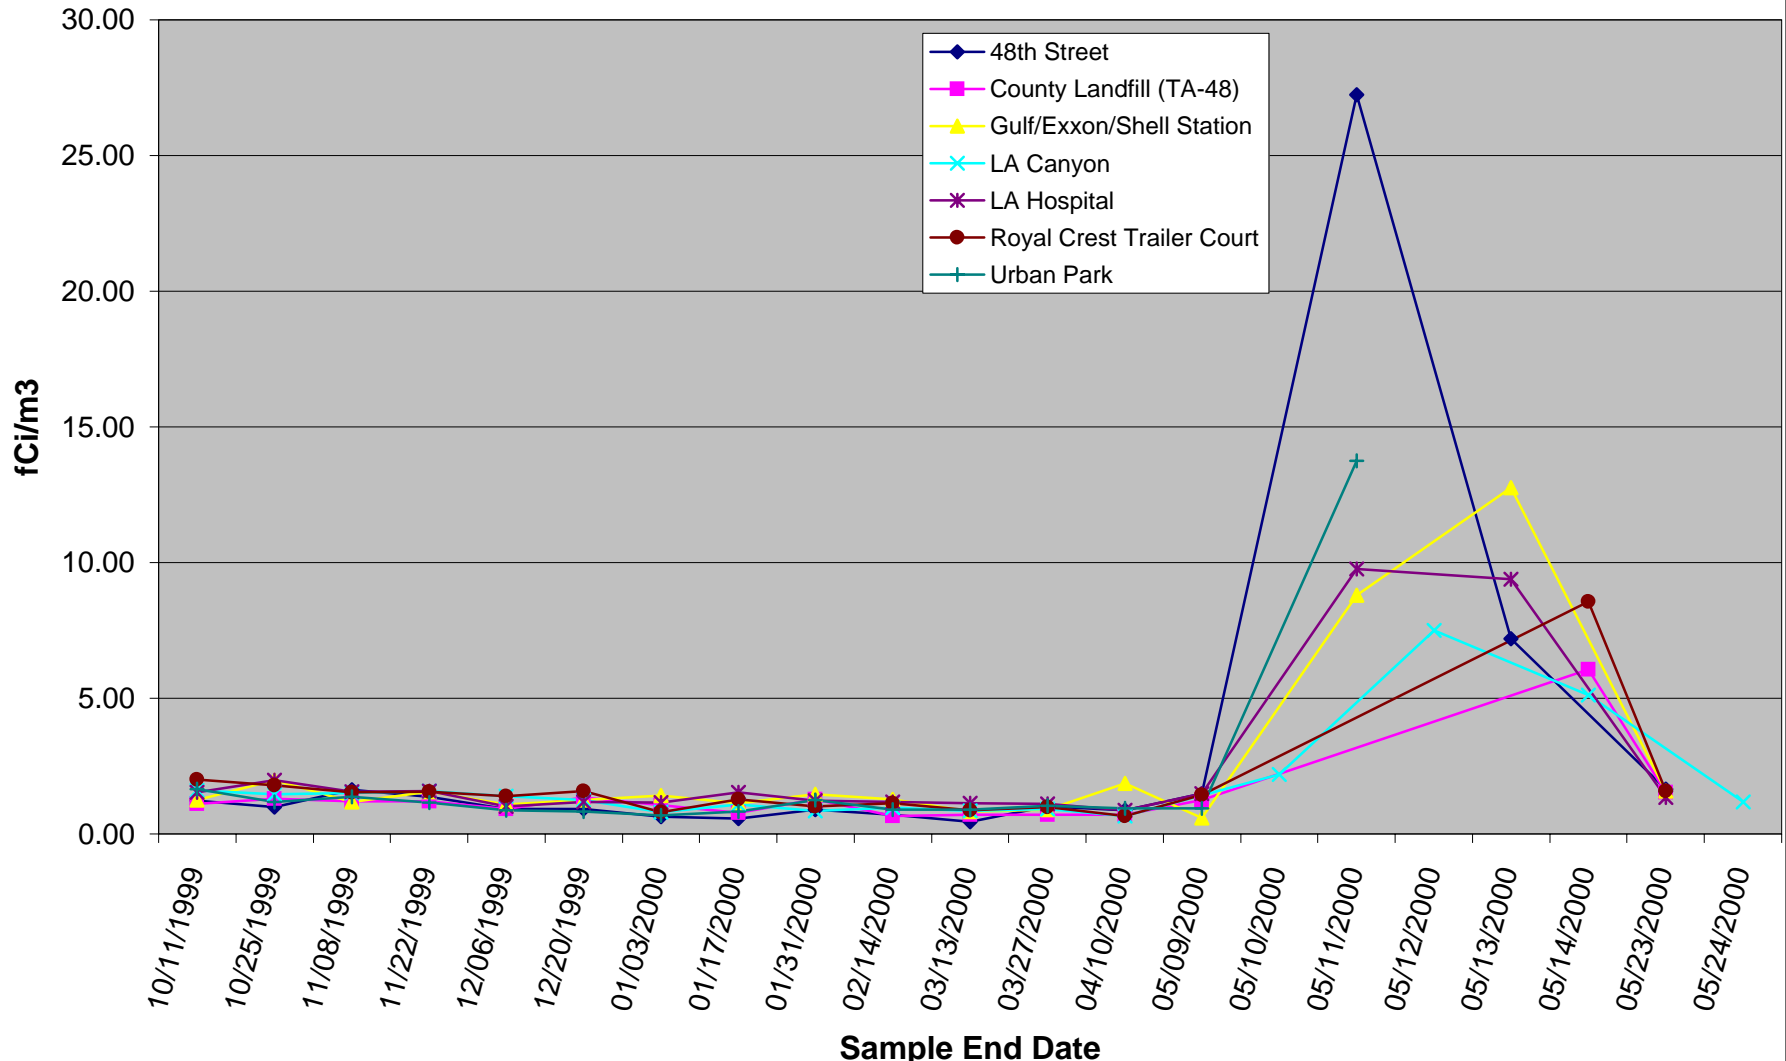

### Los Alamos Western Boundary - Alpha

Note: Axis not to scale due to short sampling periods in the middle of May to monitor Cerro Grande fire.