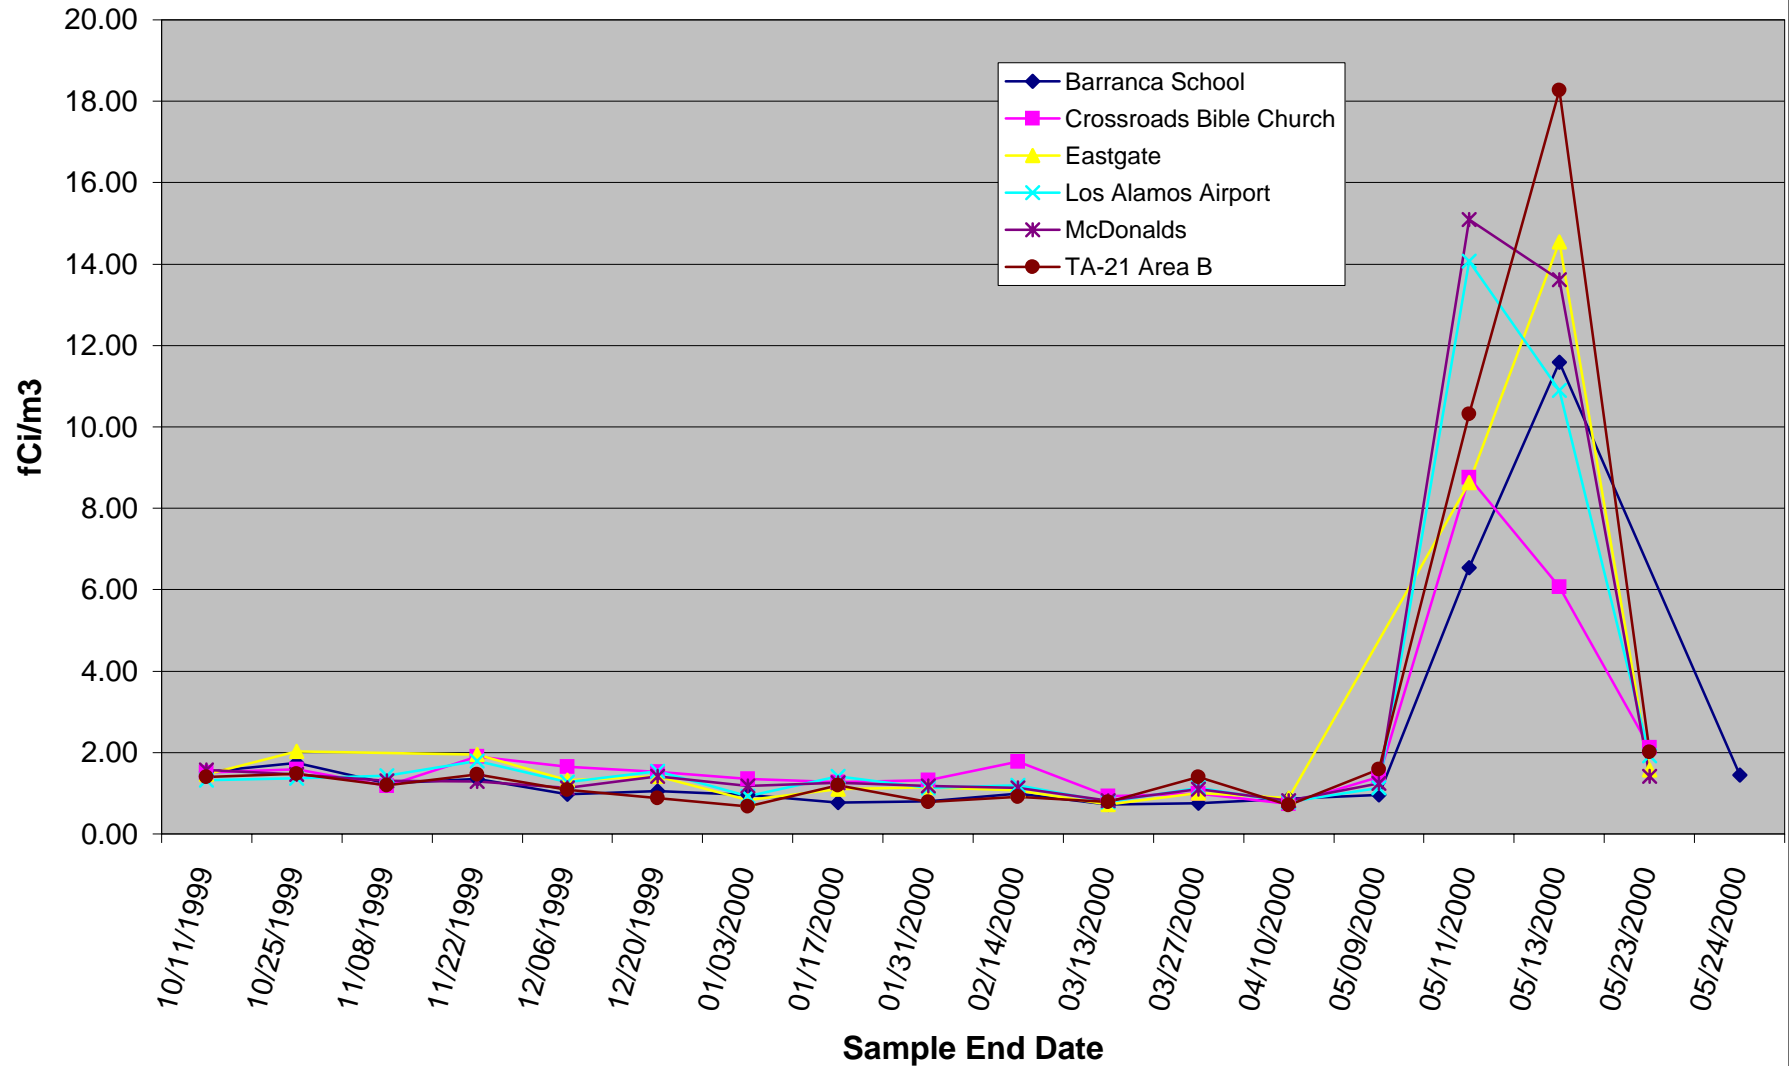

### Los Alamos Eastern Boundary - Alpha

Note: Axis not to scale due to short sampling periods in the middle of May to monitor Cerro Grande fire.