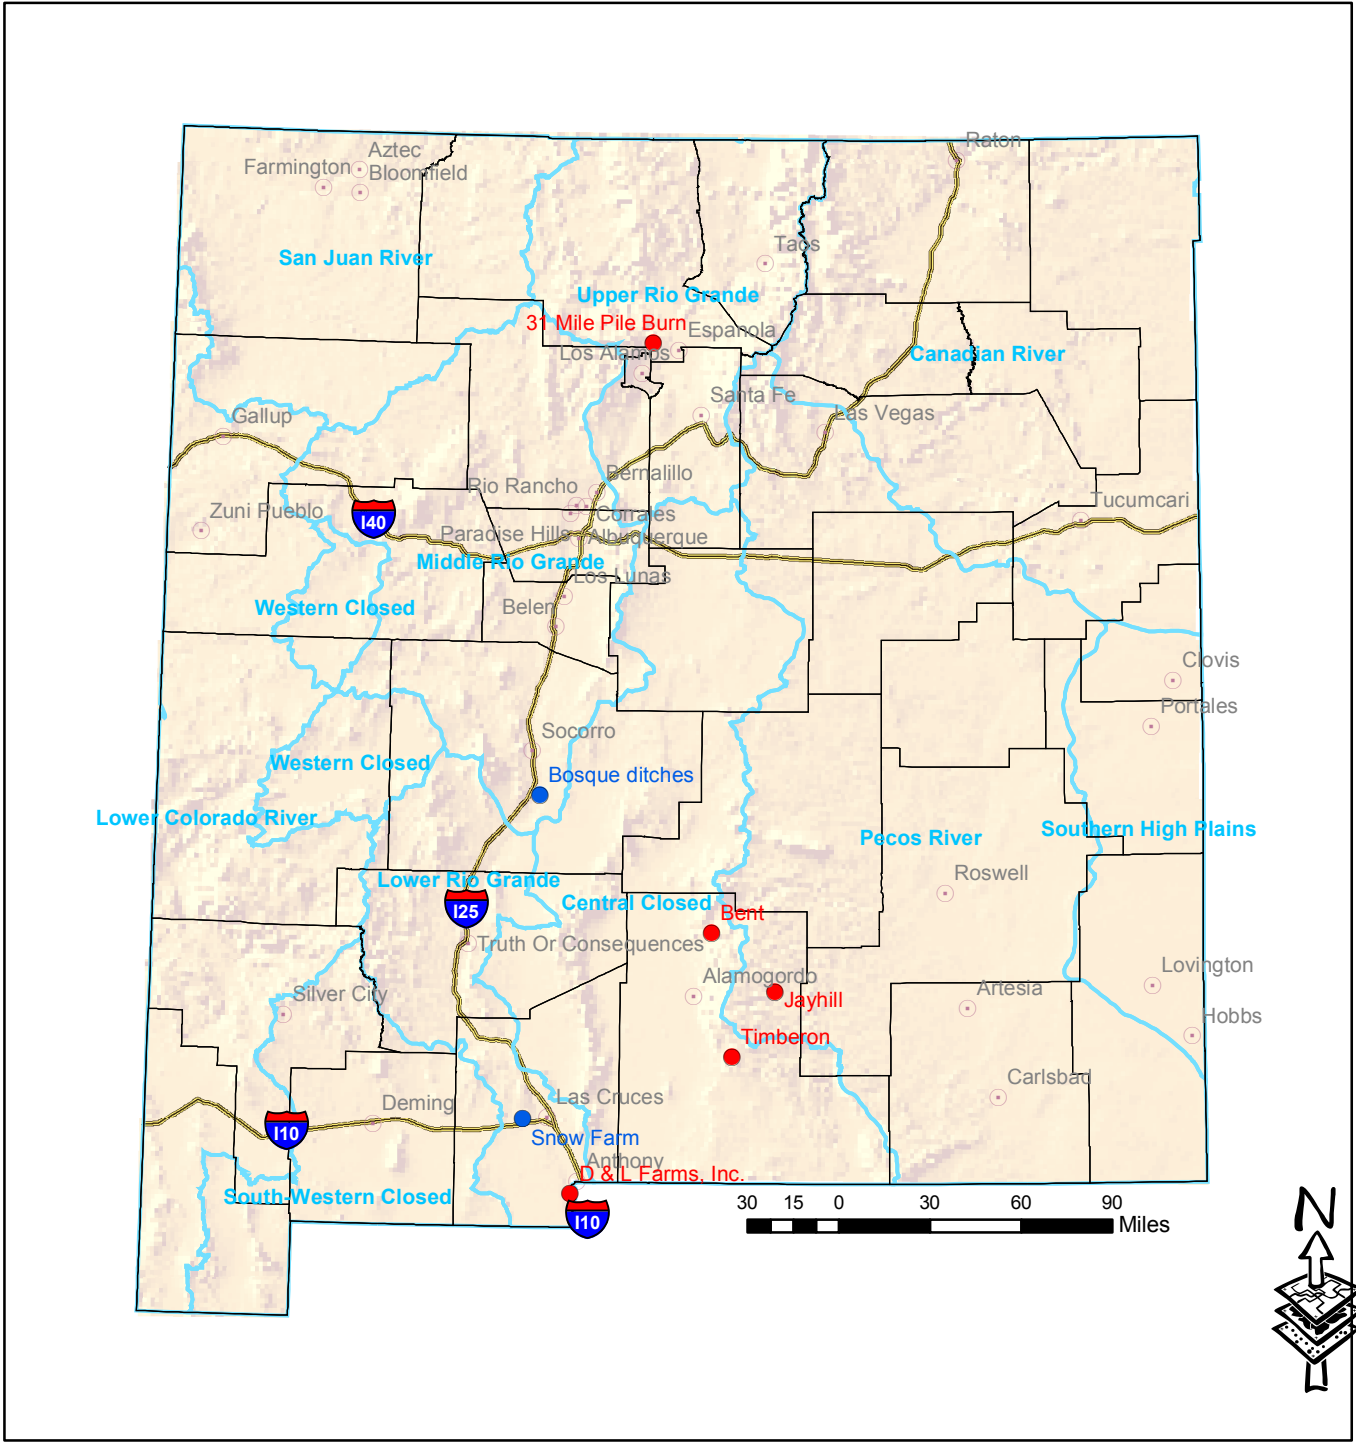

# New Mexico Smoke Management Plan

## Prescribed Fire Locations Scheduled for 1-15-2009

### Types of Burns

- Today's Active SMPI Burns
- Today's Active SMPII Burns
- Today's Active Wildfire Use Burns
- Major NM Highways
- Airshed Basins