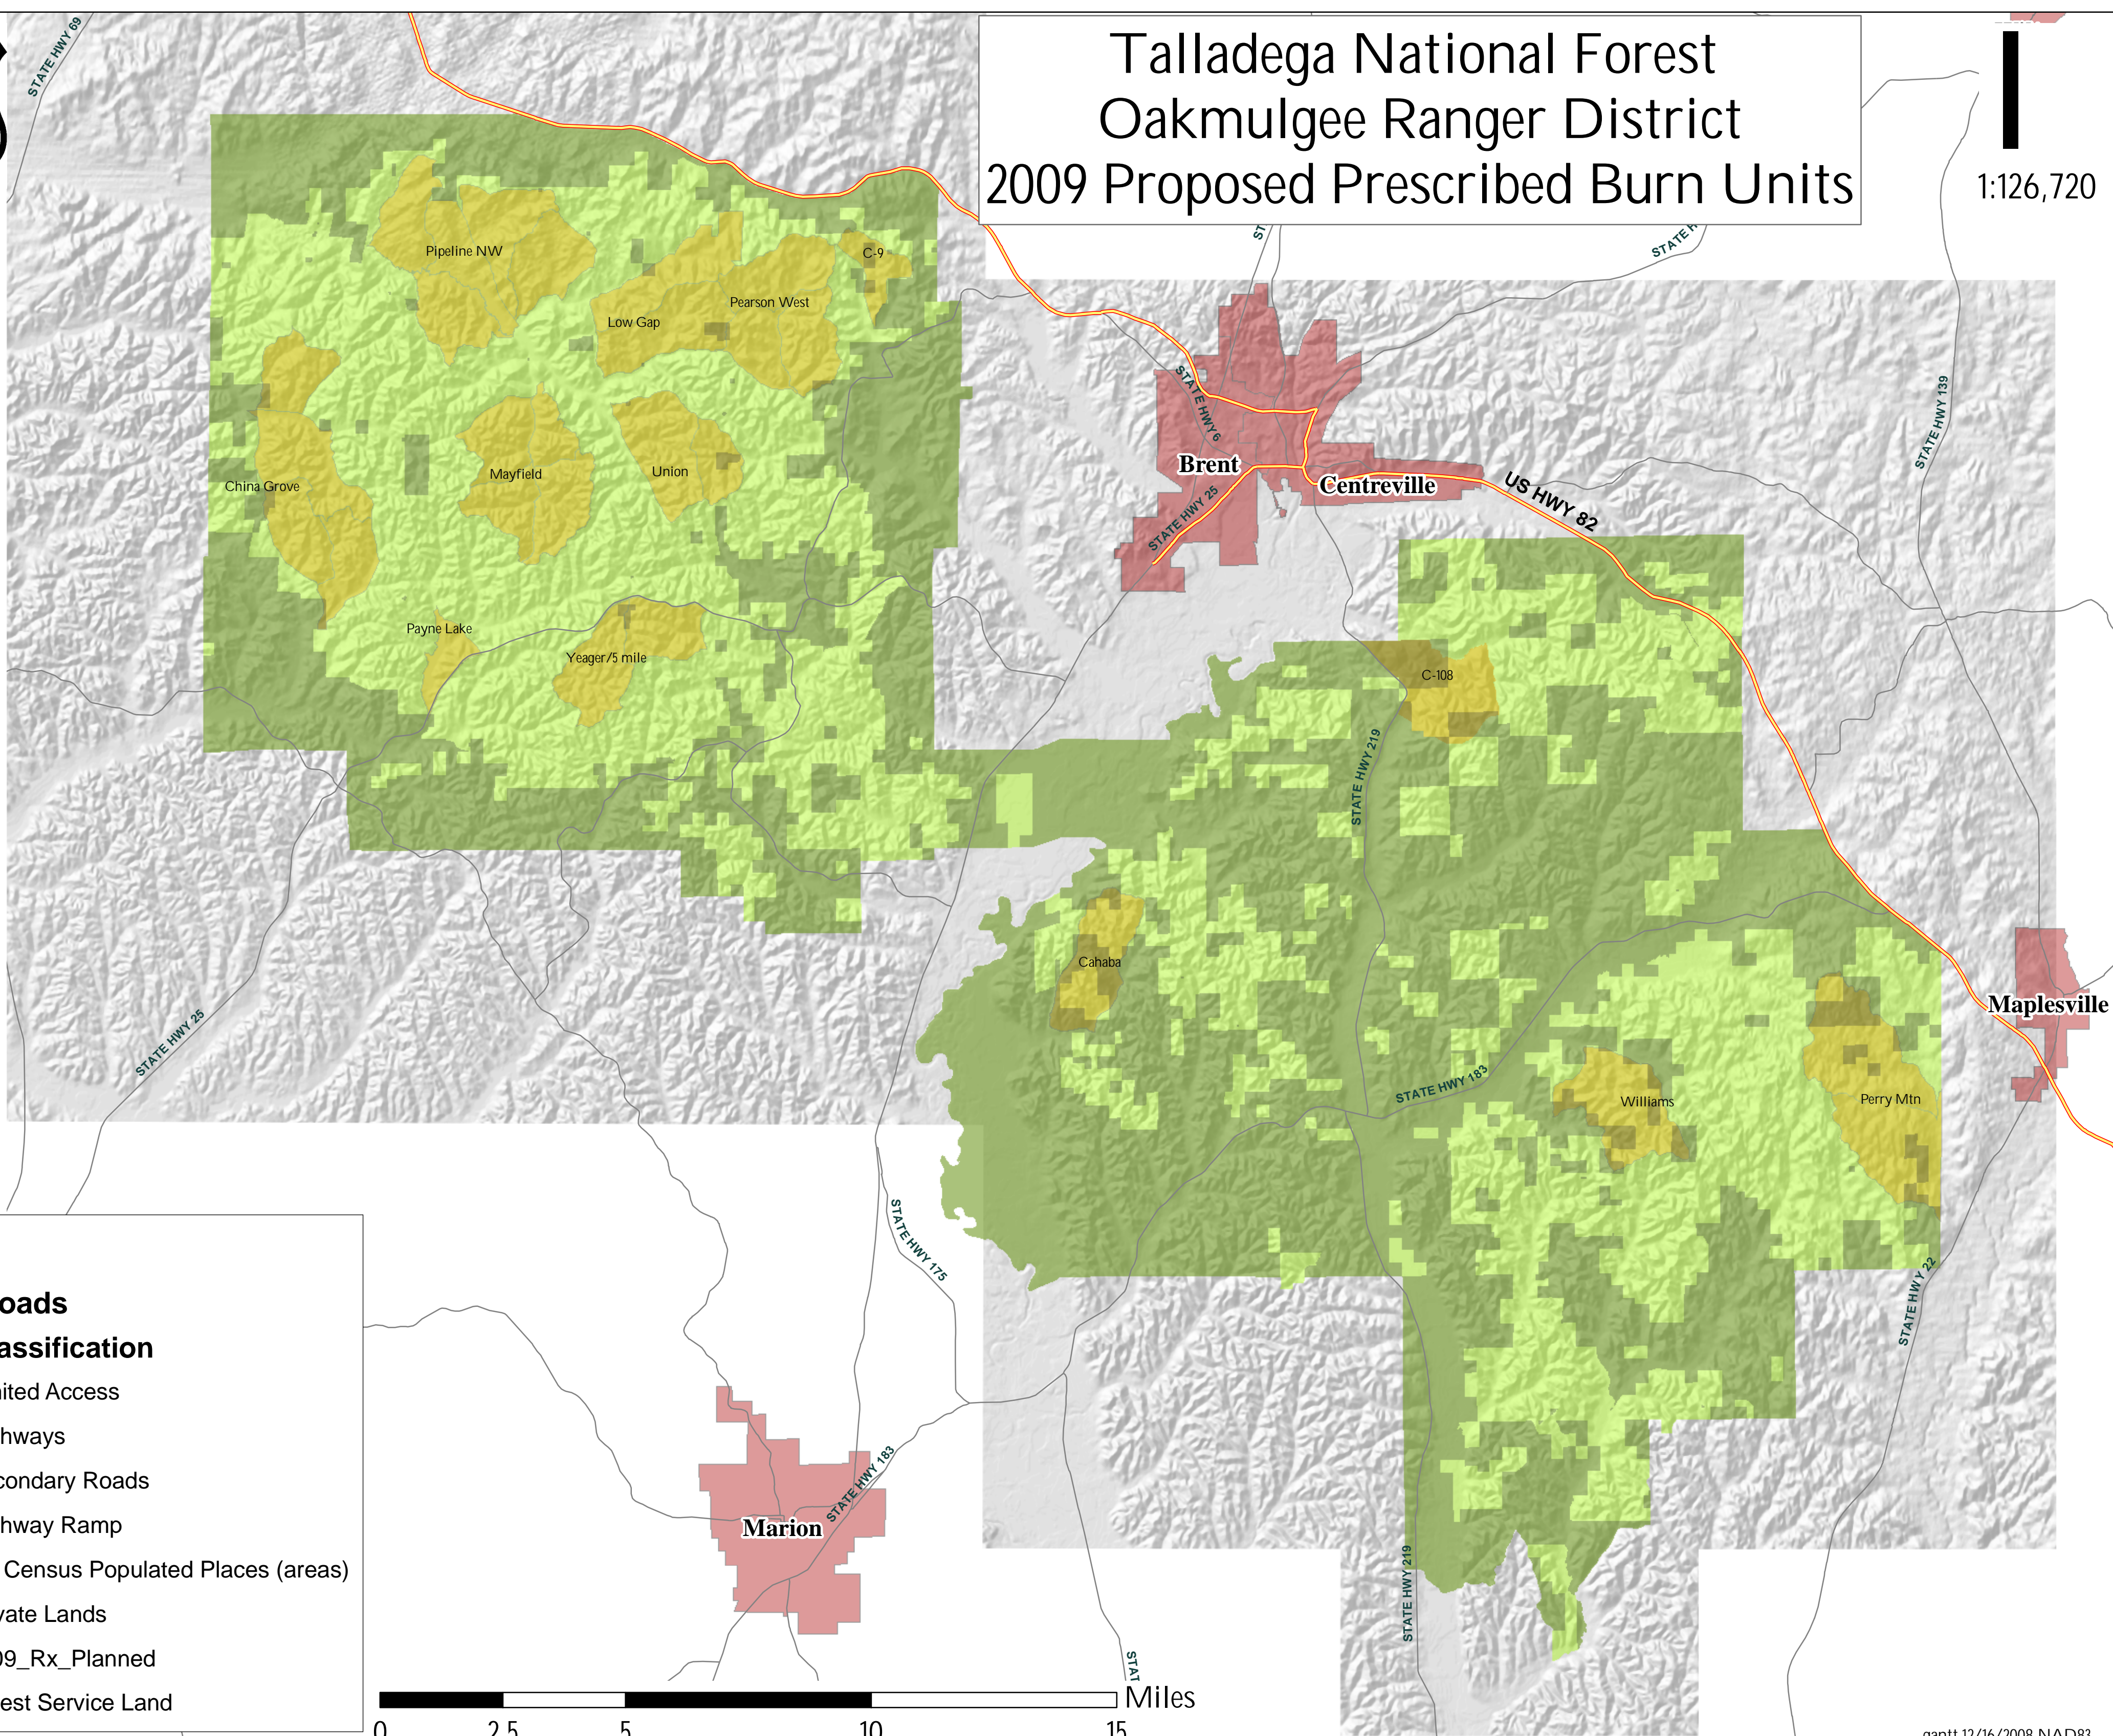

# Talladega National Forest Oakmulgee Ranger District 2009 Proposed Prescribed Burn Units

1:126,720

## Legend

### Major Roads

### Road Classification

-  Limited Access
-  Highways
-  Secondary Roads
-  Highway Ramp
-  US Census Populated Places (areas)
-  Private Lands
-  2009\_Rx\_Planned
-  Forest Service Land