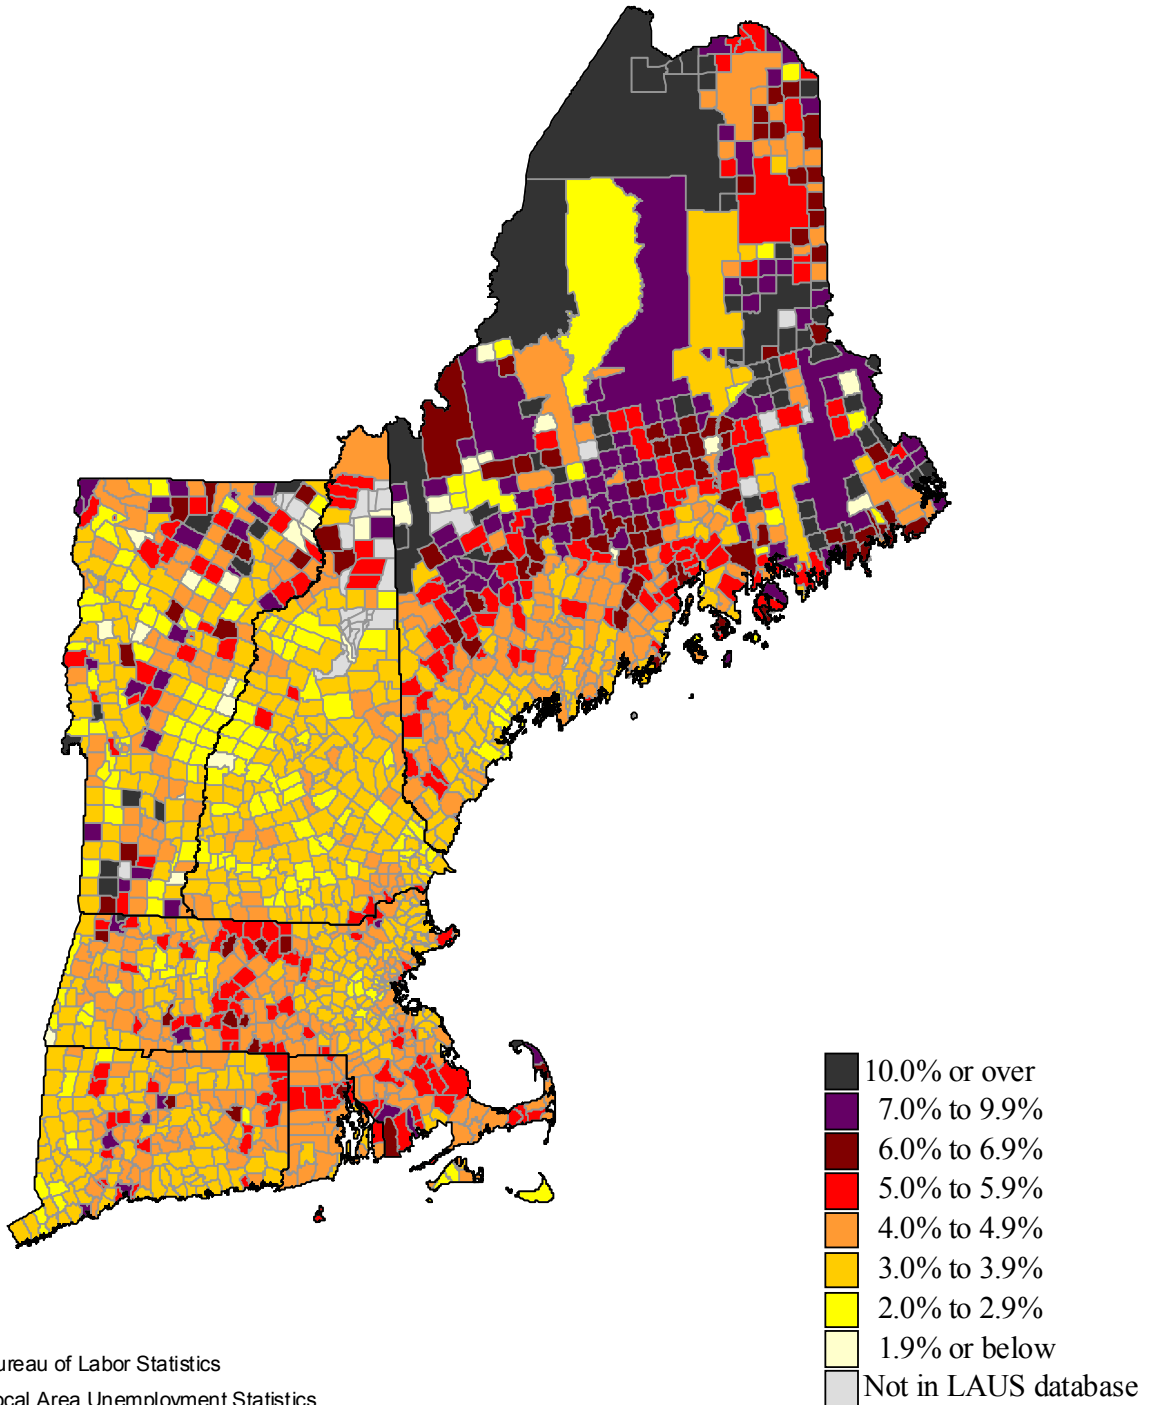

Unemployment rates in New England by Minor Civil Division, 2007 annual averages

(U.S. rate = 4.6 percent)

SOURCE: Bureau of Labor Statistics
Local Area Unemployment Statistics