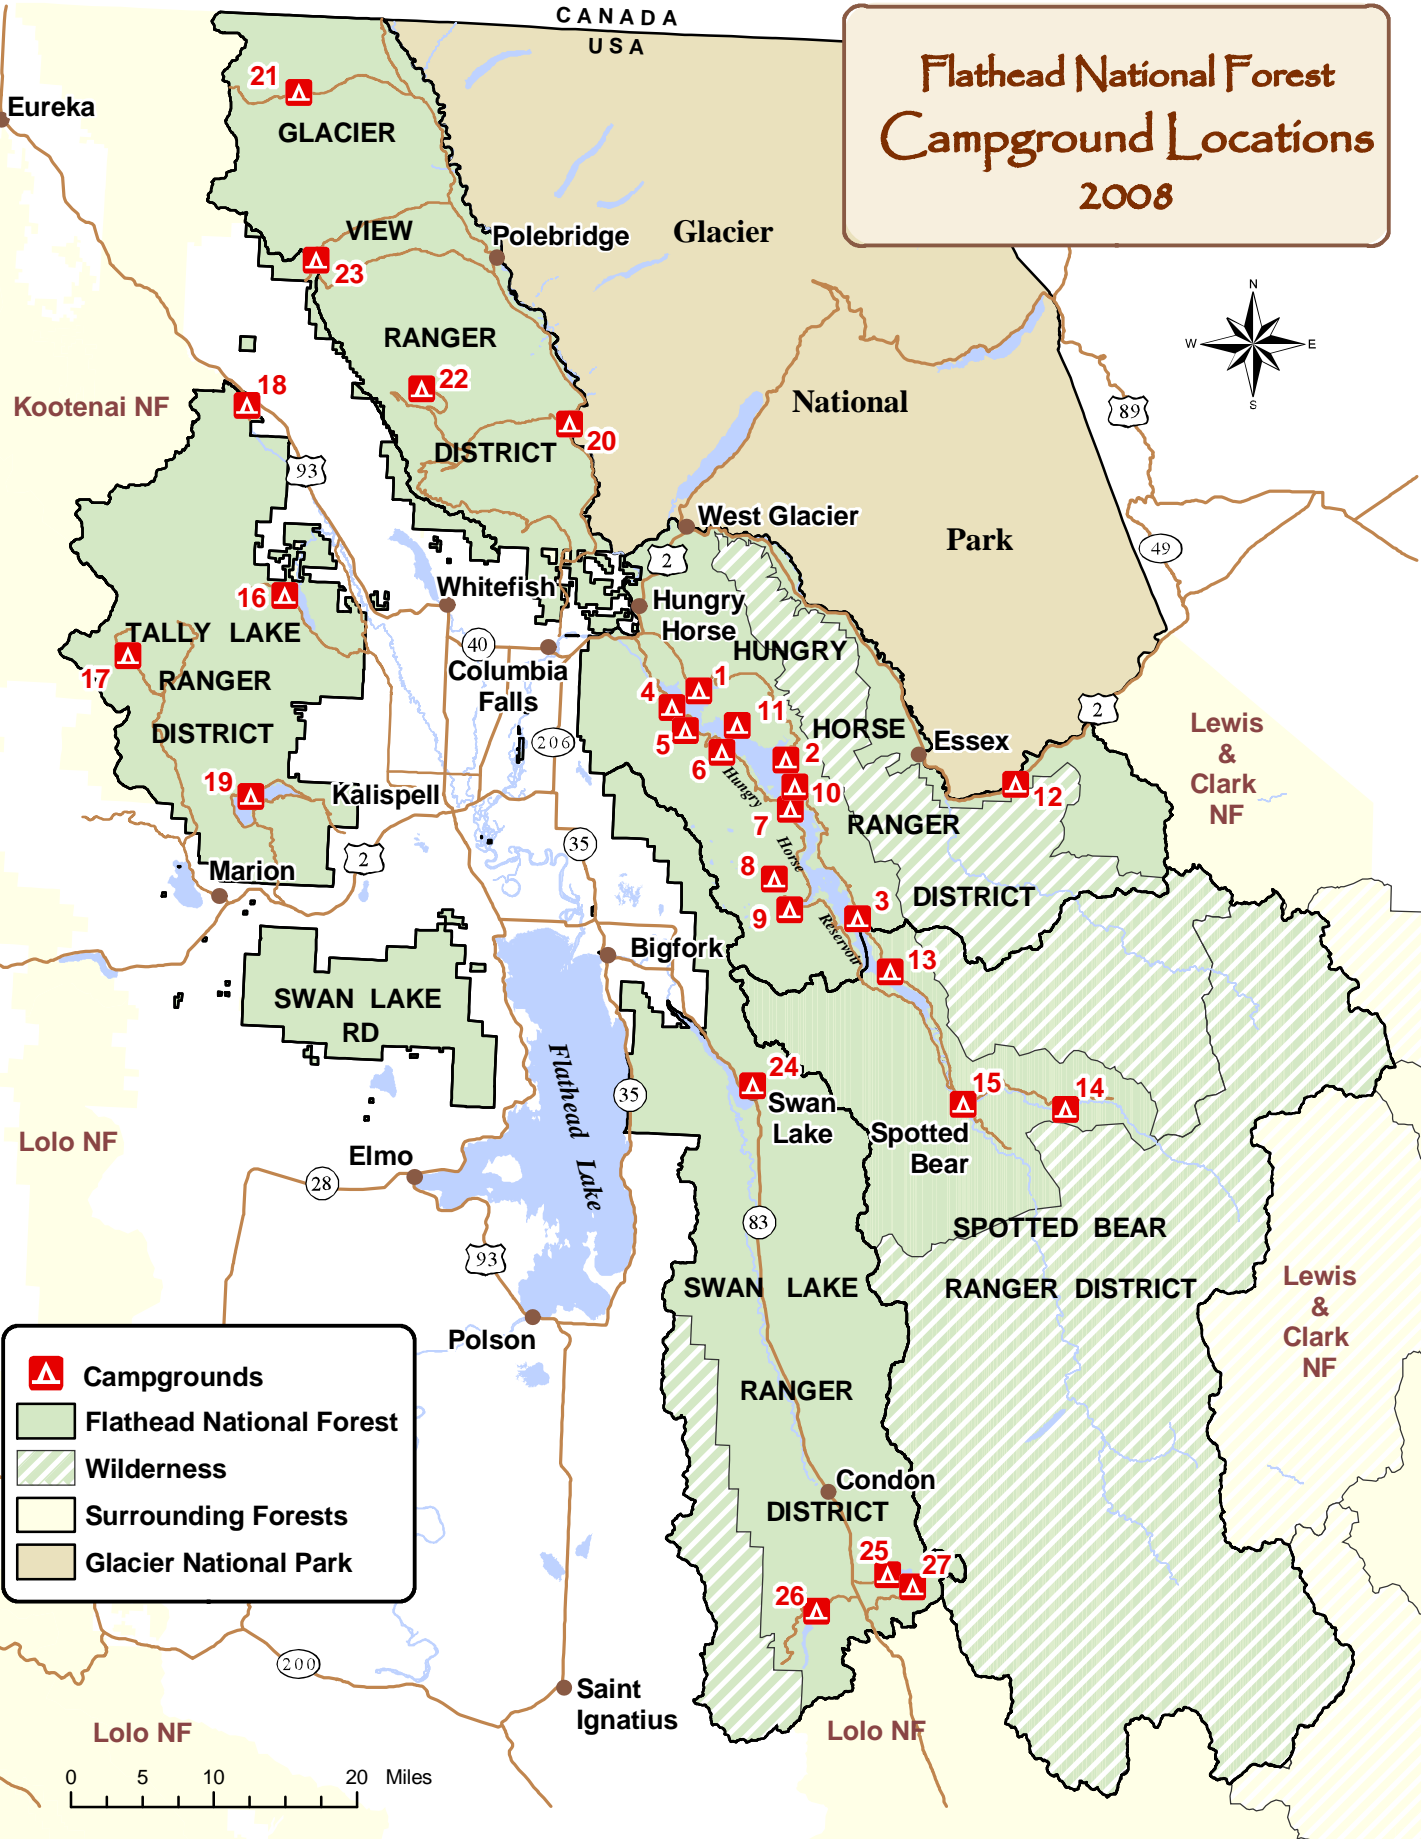

Flathead National Forest Campground Locations 2008

-  Campgrounds
-  Flathead National Forest
-  Wilderness
-  Surrounding Forests
-  Glacier National Park

Lolo NF

Saint Ignatius

Lolo NF

Lewis & Clark NF

Lewis & Clark NF

CANADA
USA

Eureka

GLACIER

VIEW

Polebridge

Glacier

RANGER

National