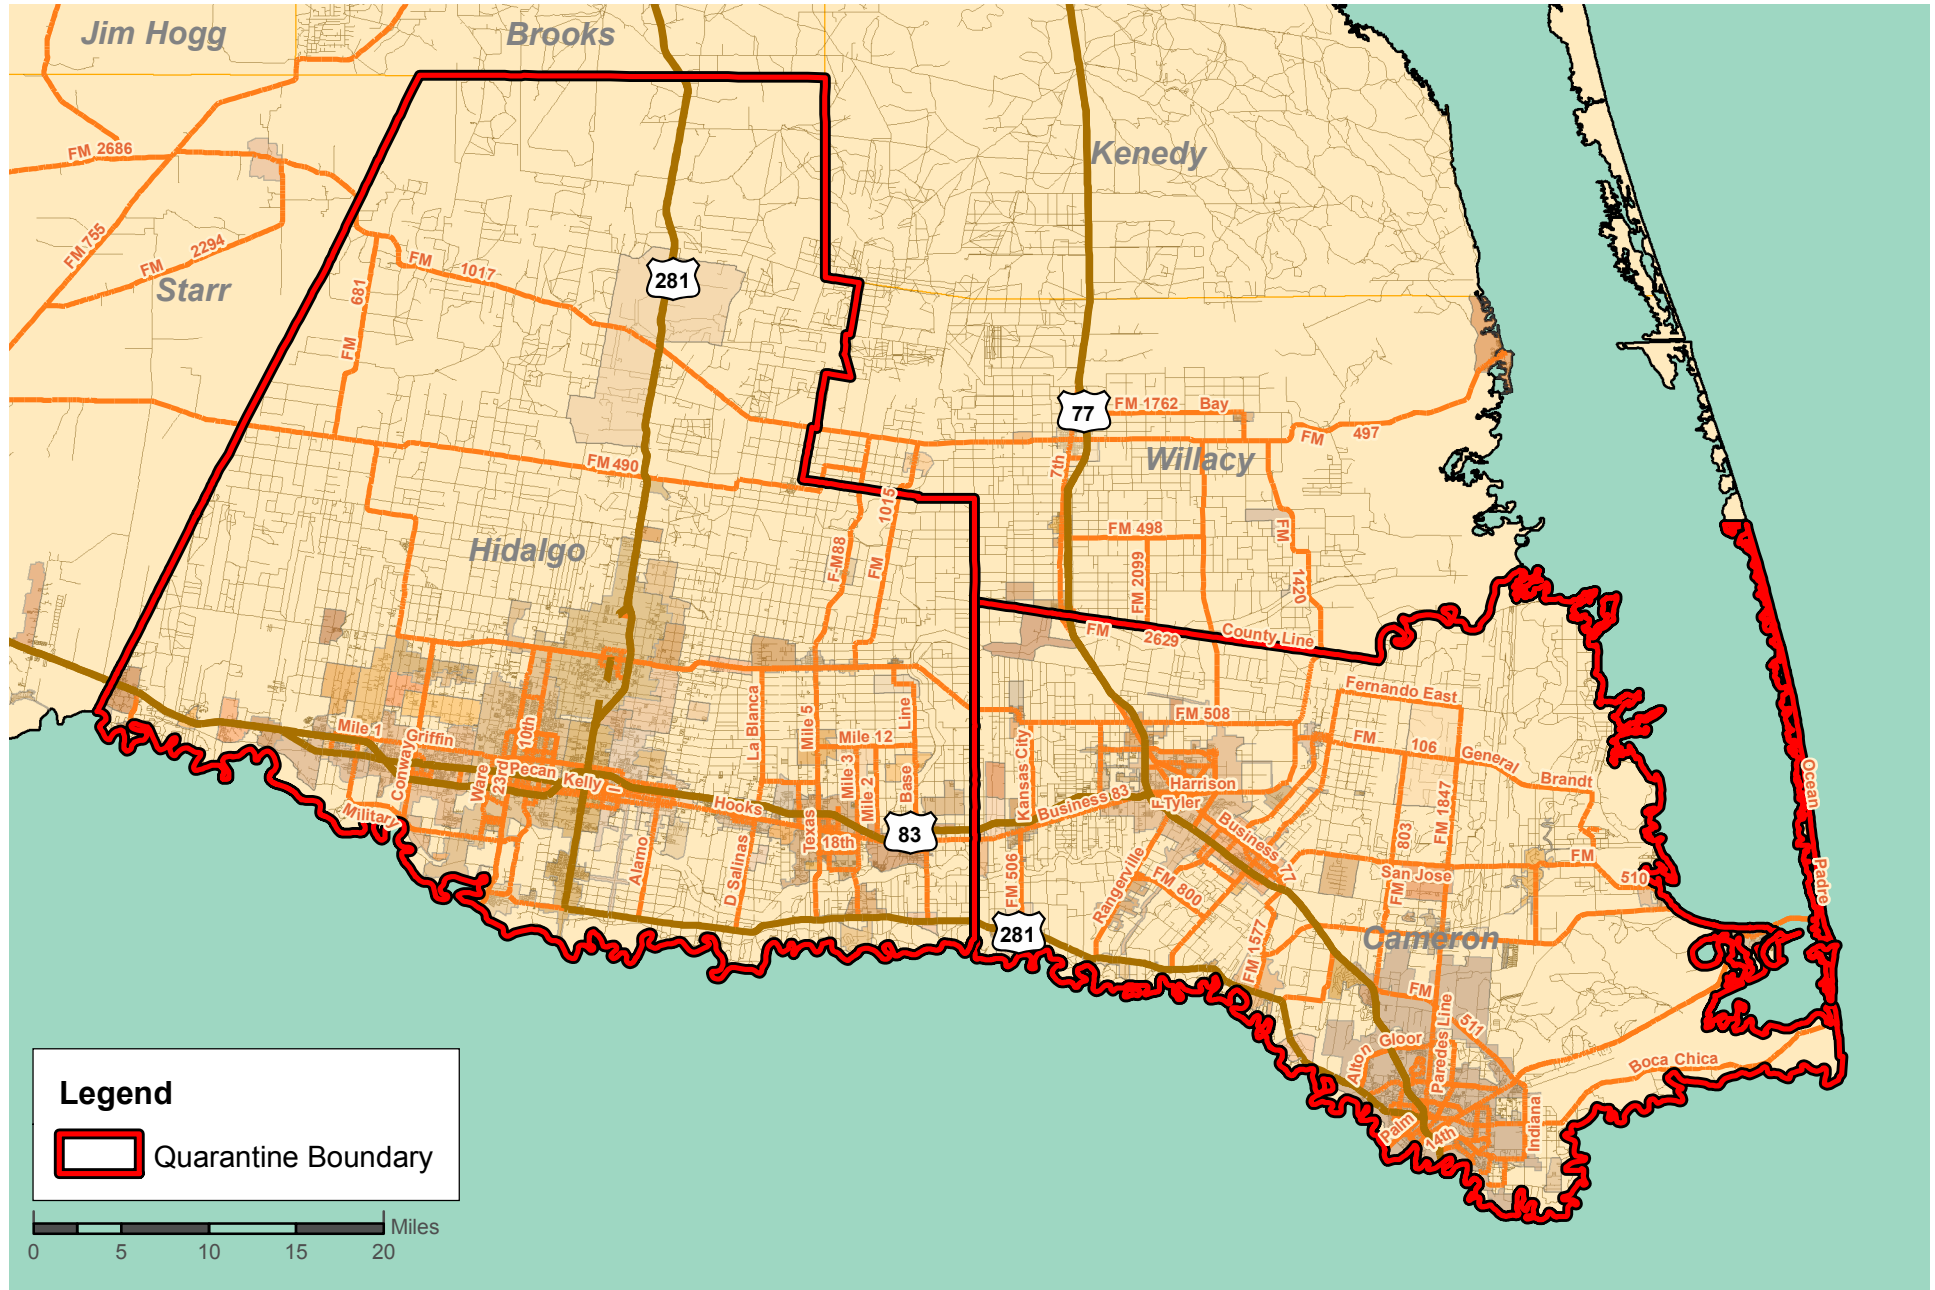

Mexican Fruit Fly Quarantine Hidalgo and Cameron Counties, TX

Legend

 Quarantine Boundary

0 5 10 15 20 Miles