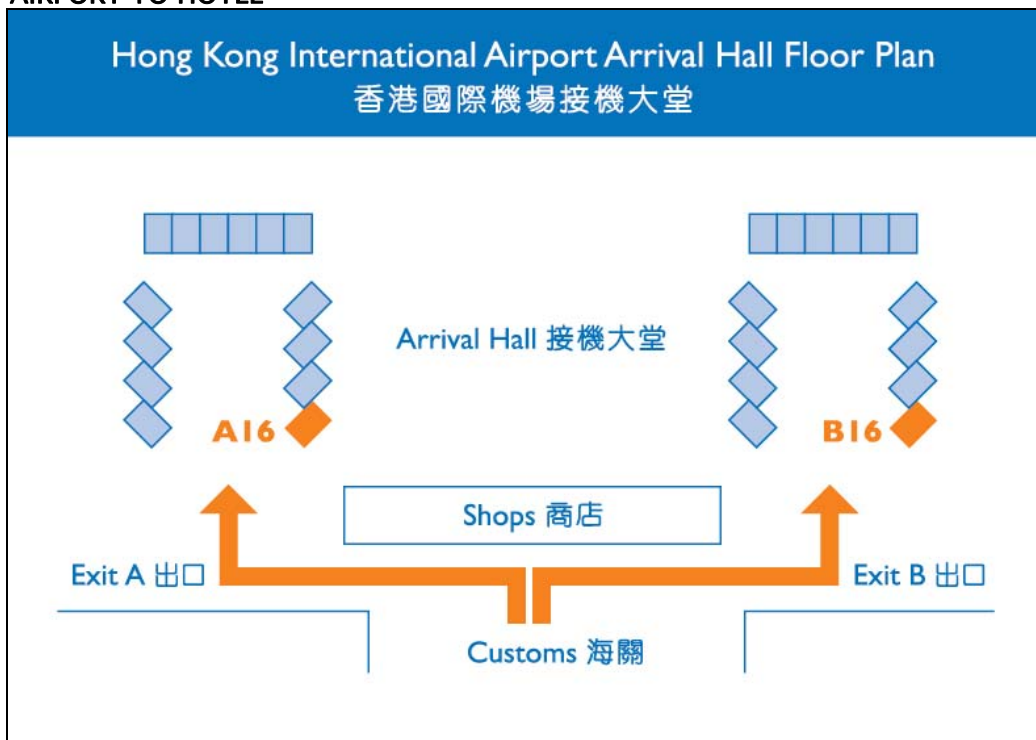

### AIRPORT TO HOTEL

**NOVOTEL CITYGATE HONG KONG**  
諾富特東薈城酒店

51 Man Tung Road, Tung Chung, Hong Kong

香港東涌文東路51號

Tel 電話: +852 3602 8888

Fax 傳真: +852 3602 8899

E-mail 電子郵件: info@novotelcitygatehk.com

[www.novotel.com/asia](http://www.novotel.com/asia)

Please approach A16 or B16 counter at Hong Kong International Airport's Arrival Hall.

### ASIAWORLD-EXPO

Shuttle service to AsiaWorld-Expo runs from 8am – 10:30am and 5pm – 7:30pm on selected trade show period.