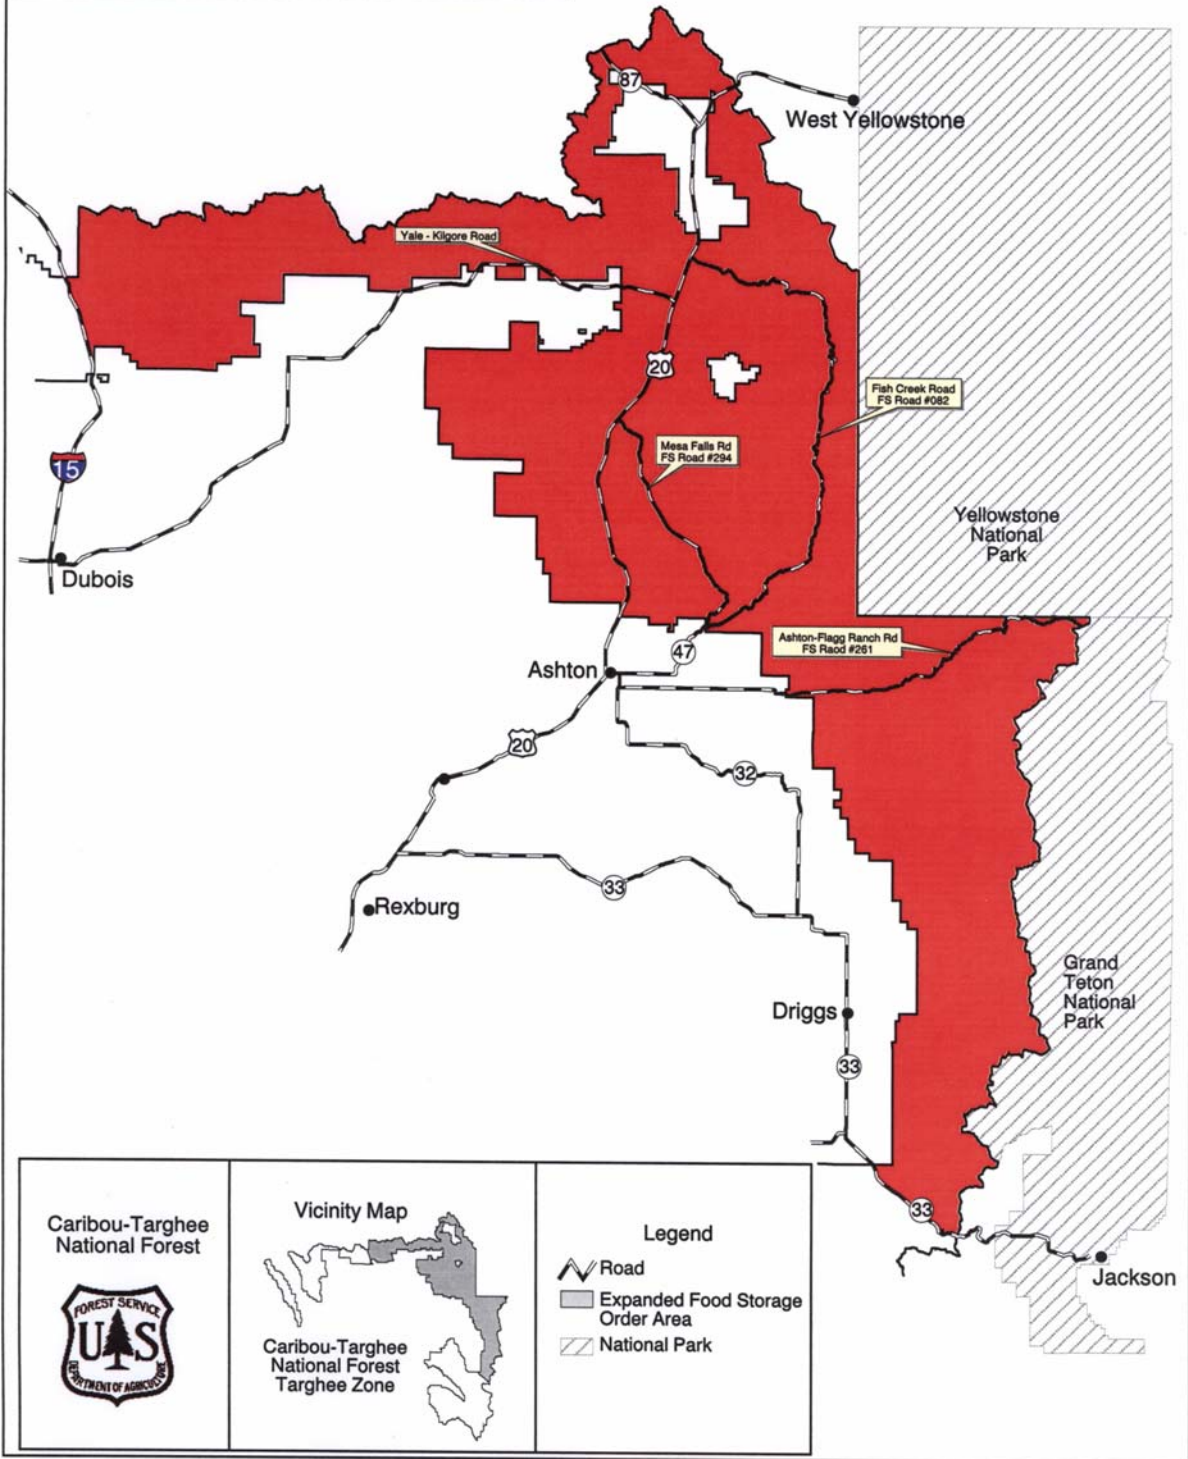

Grizzly Bear Special Order Area

Caribou-Targhee National Forest

Vicinity Map

Caribou-Targhee National Forest
Targhee Zone

Legend

- Road
- Expanded Food Storage Order Area
- National Park