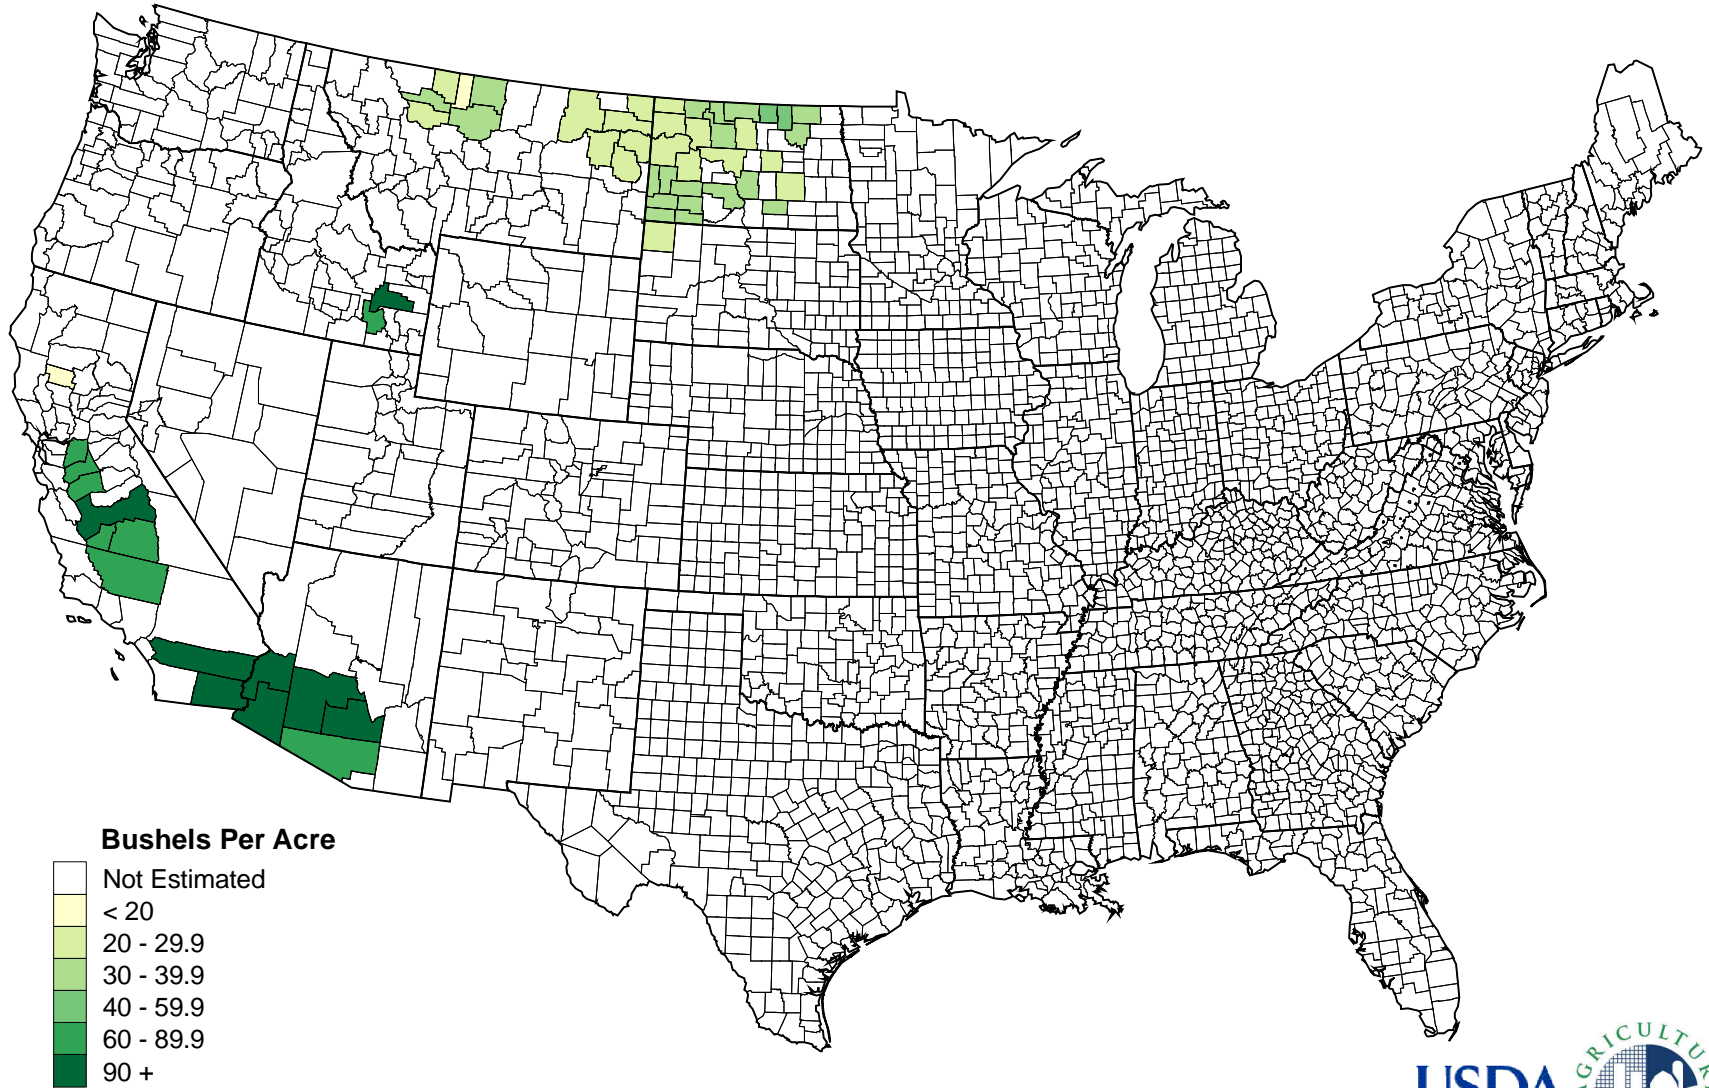

# Durum Wheat 2007 Yield Per Harvested Acre by County

## Bushels Per Acre