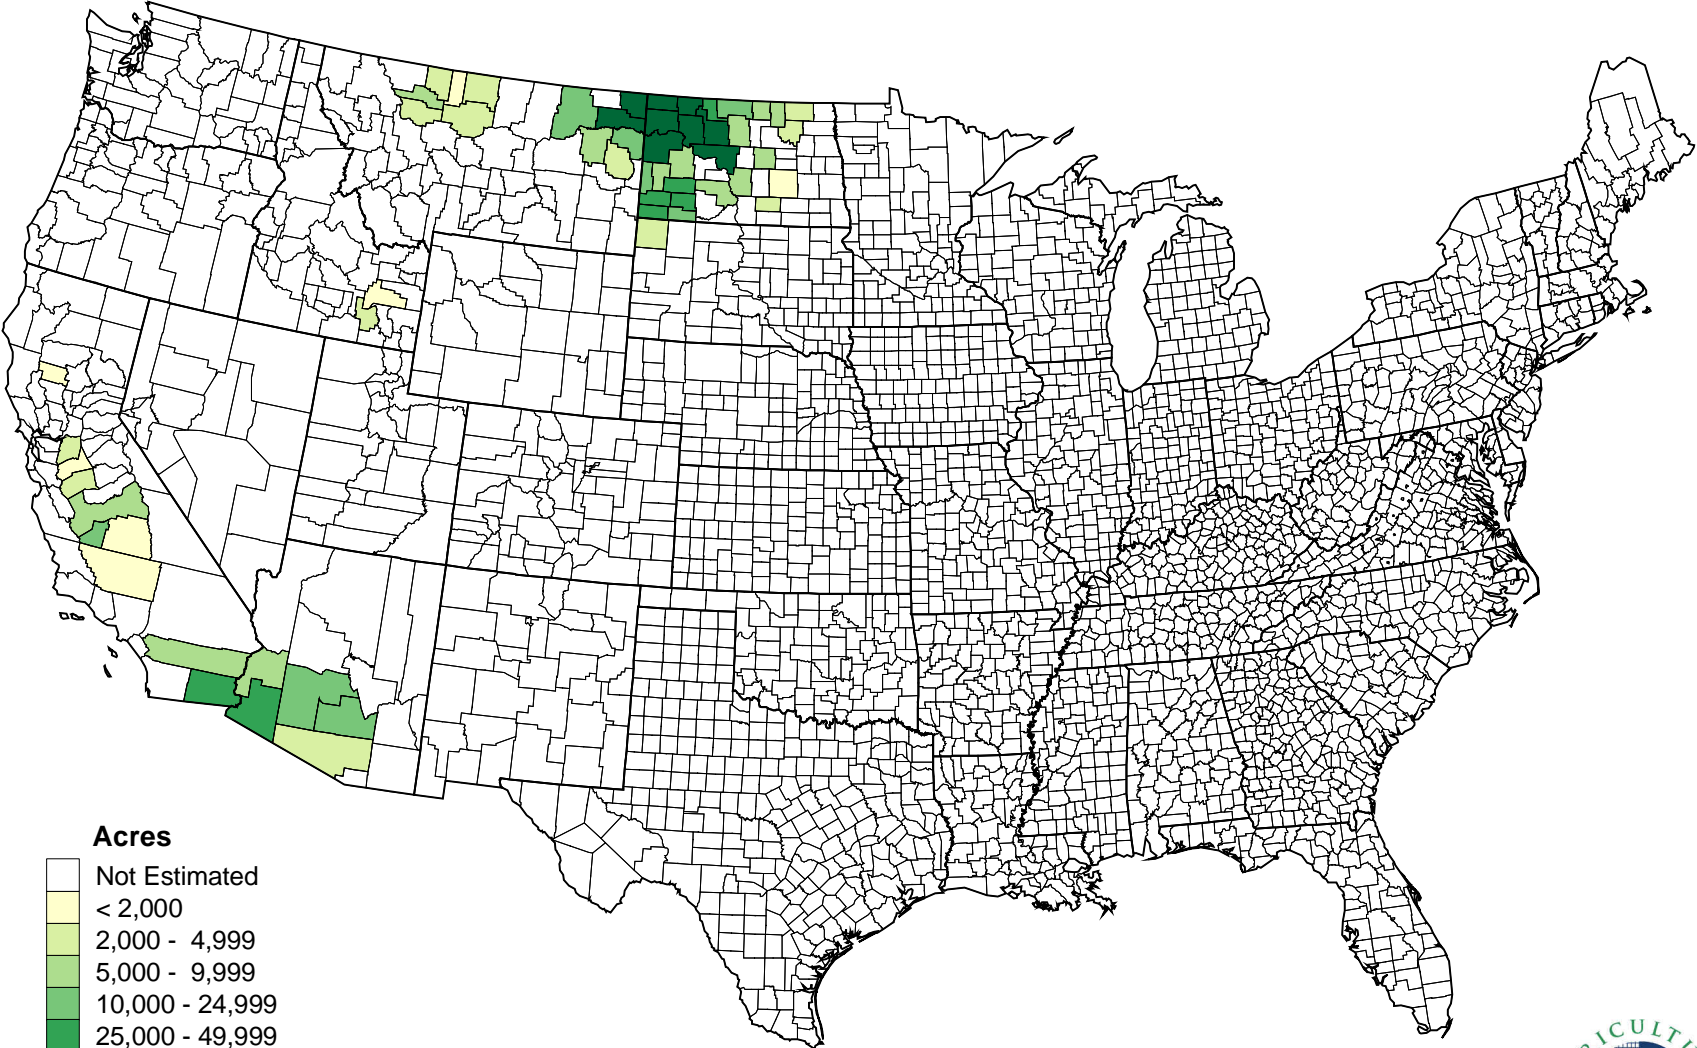

Durum Wheat 2007 Harvested Acres by County

Acres

- Not Estimated
- < 2,000
- 2,000 - 4,999
- 5,000 - 9,999
- 10,000 - 24,999
- 25,000 - 49,999
- 50,000 +