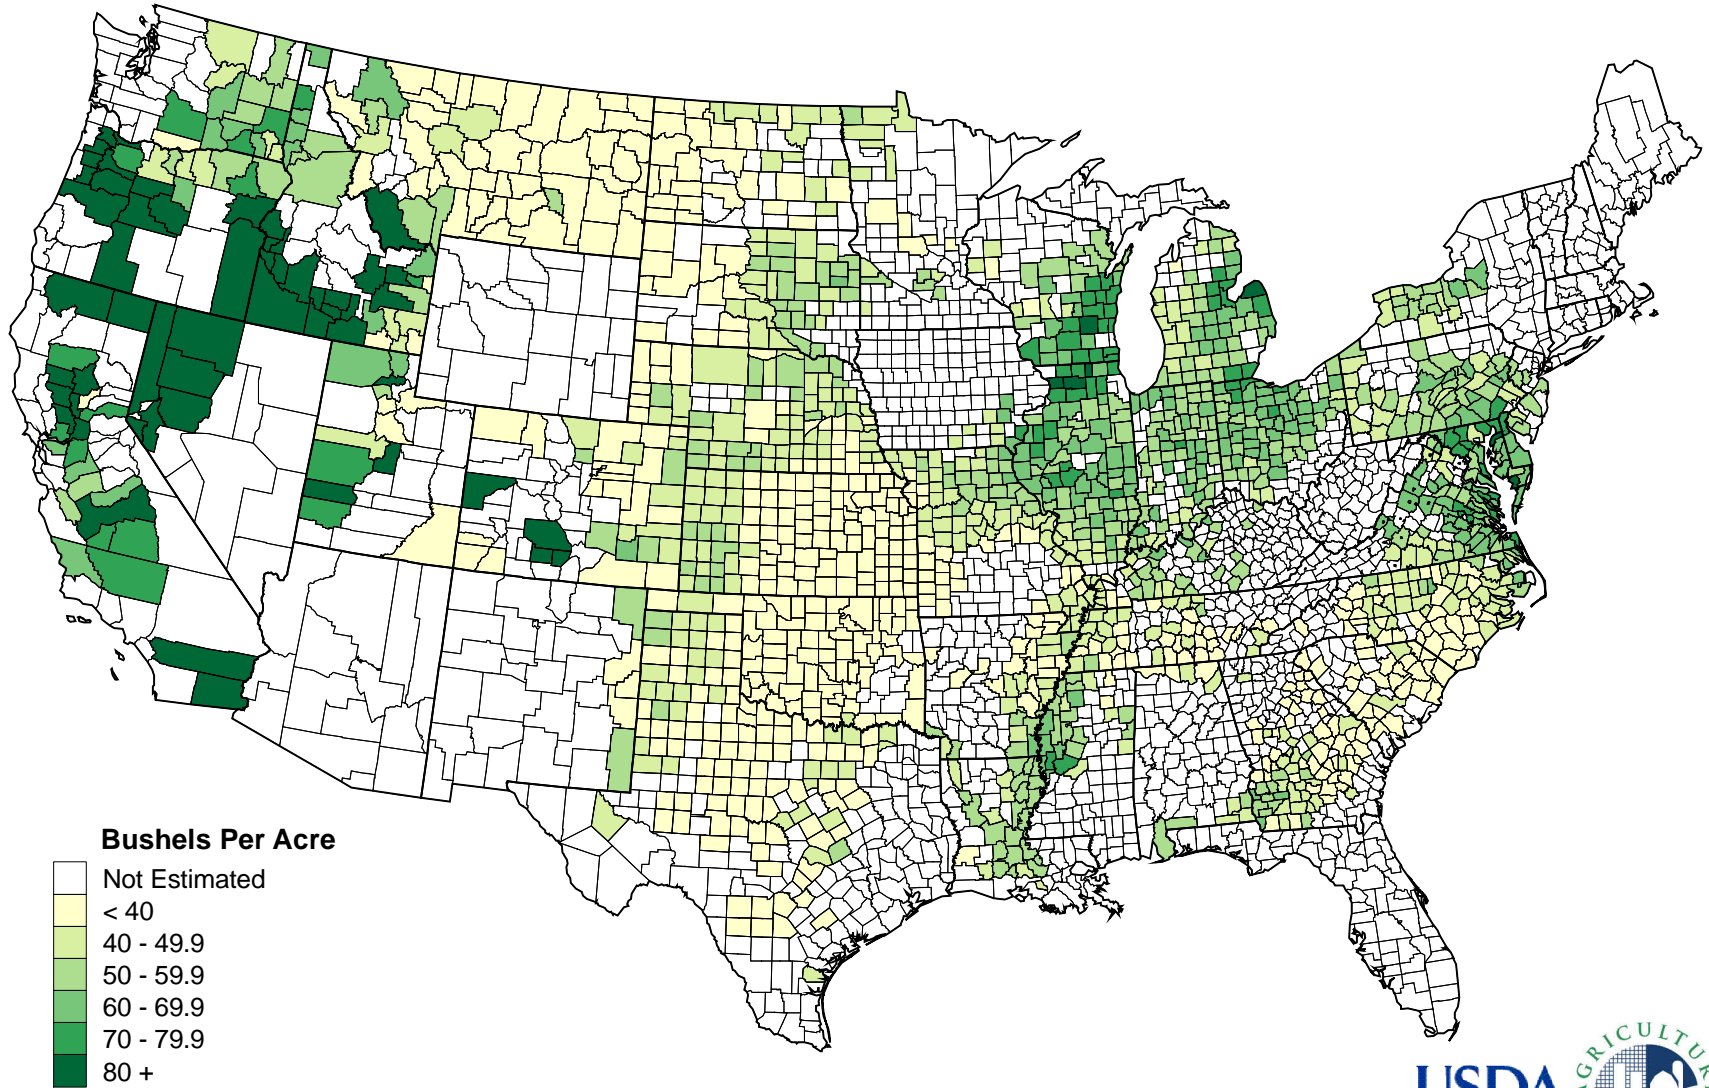

All Wheat 2007 Yield Per Harvested Acre by County

Bushels Per Acre