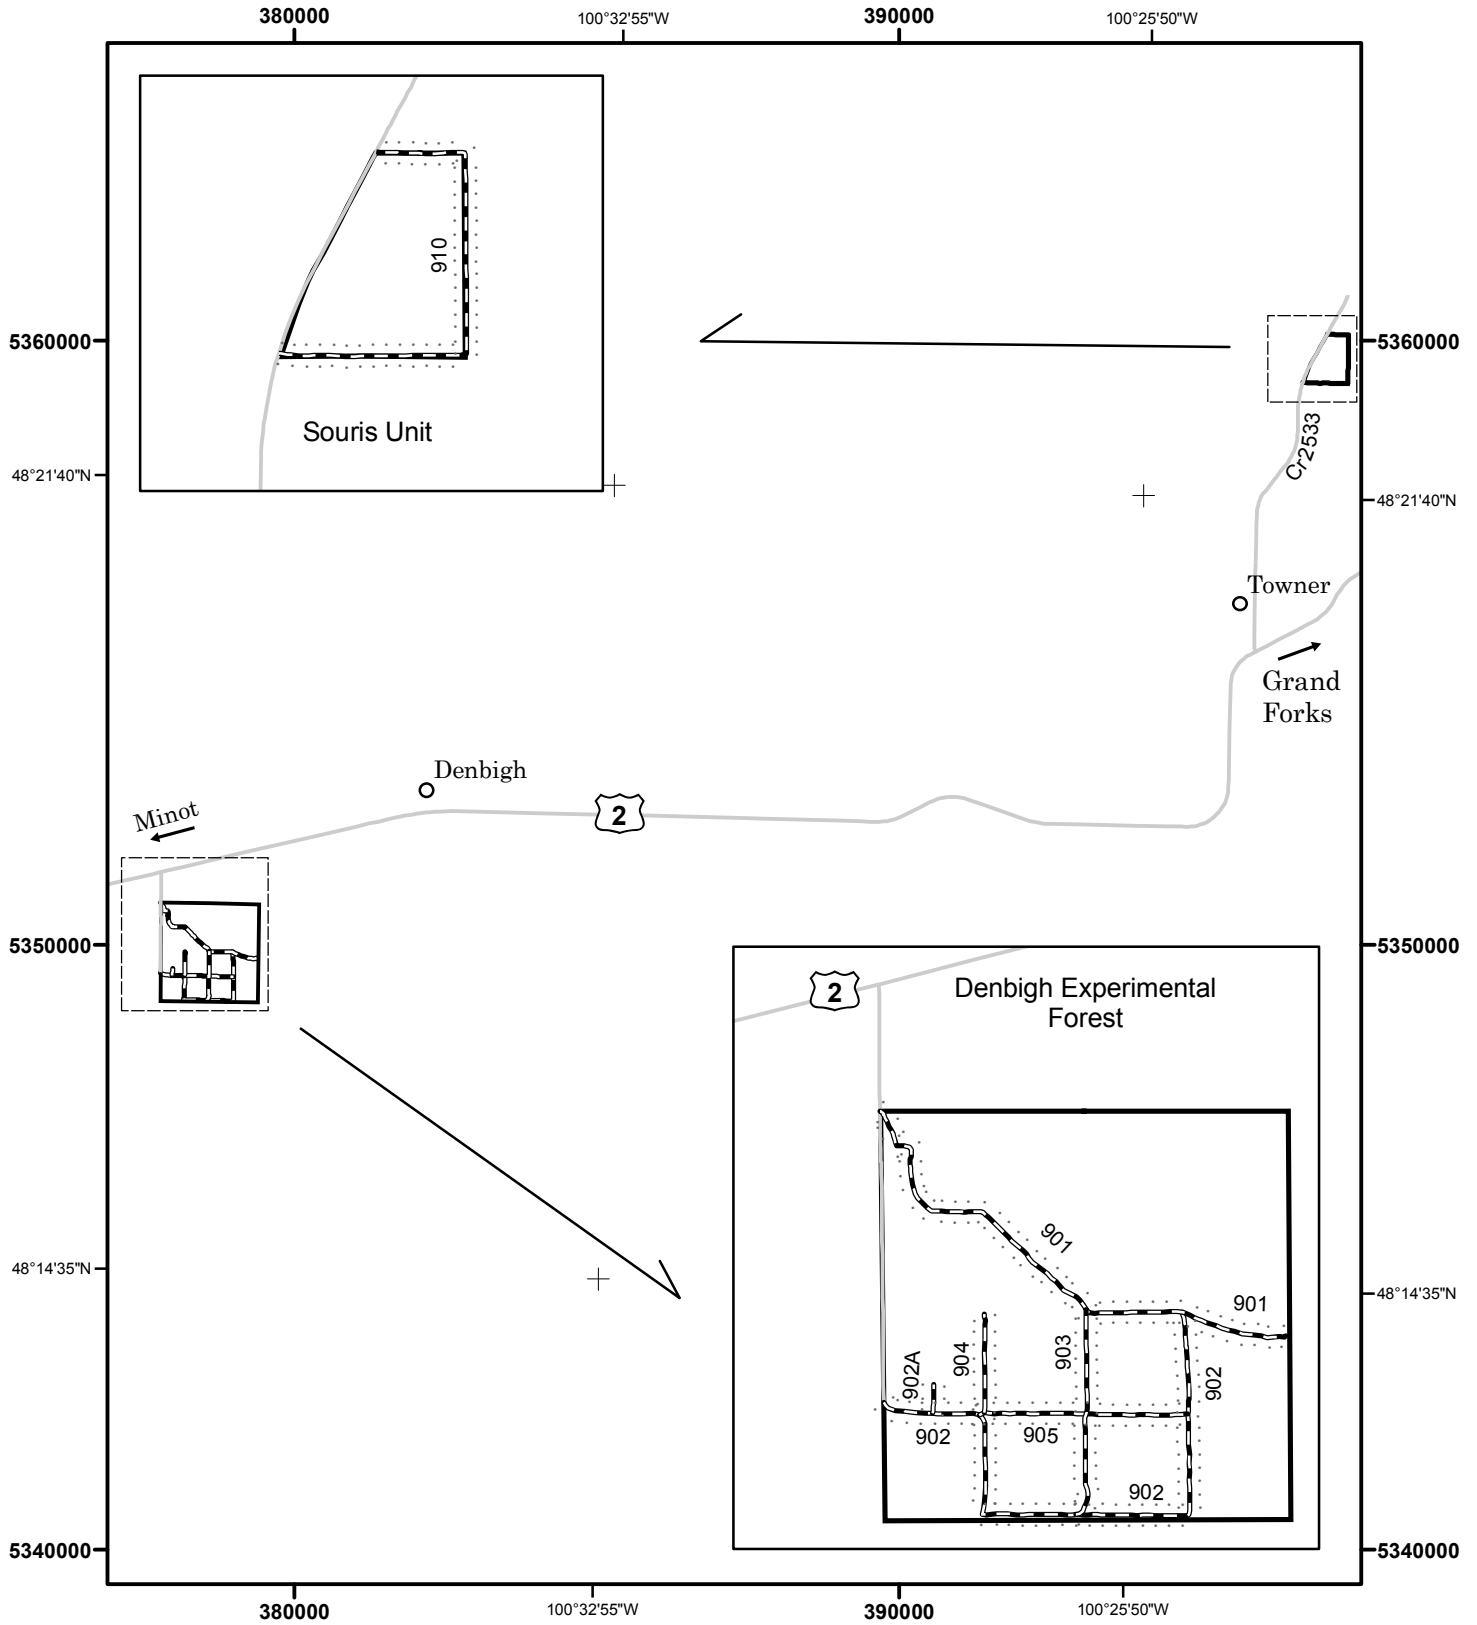

Motor Vehicle Use Map 2007

North American Datum of 1983 (NAD 83)
 Universal Transverse Mercator, zone 14

	Roads Open to All Vehicles	 0 0.5 1 Miles Map Inset Scale	 N LEGEND
	Other Public Roads		
	Dispersed Camping	 1 0 1 2 3 Miles	
	Forest or Unit Boundary		