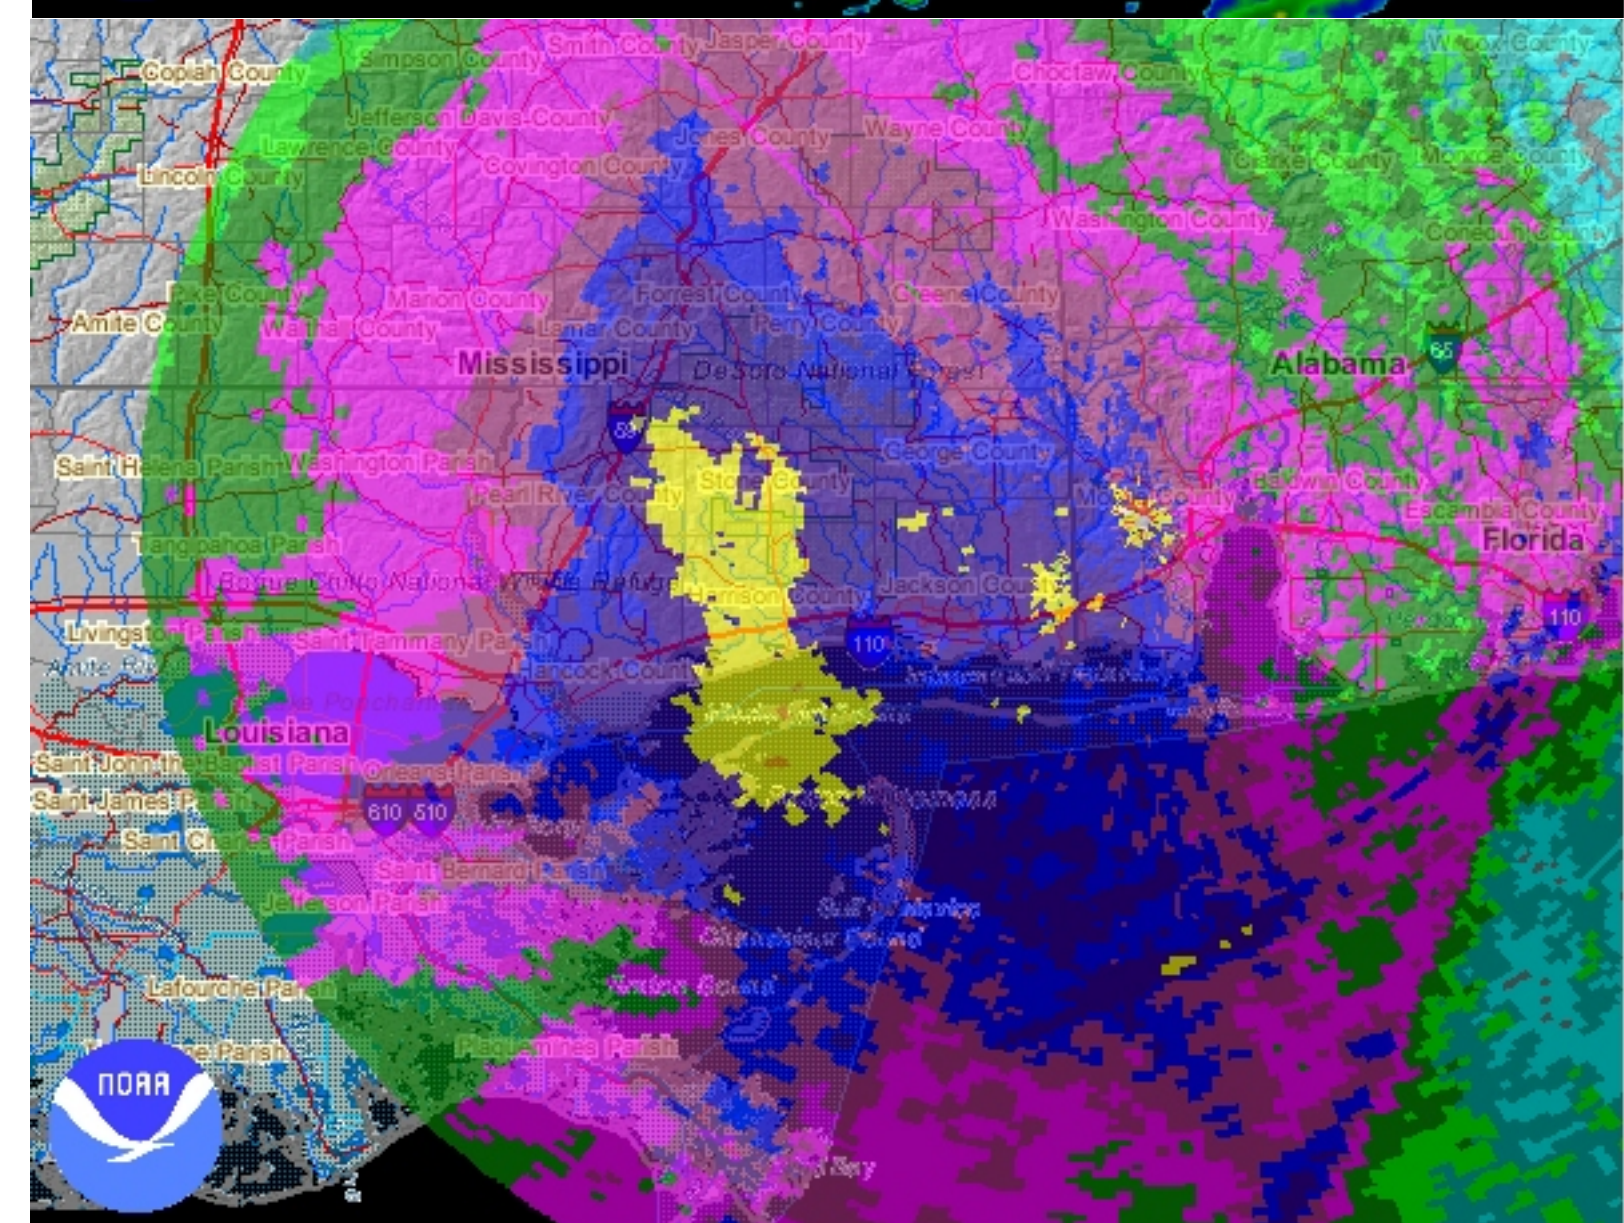

Hurricane Katrina

23 - 30 August 2005