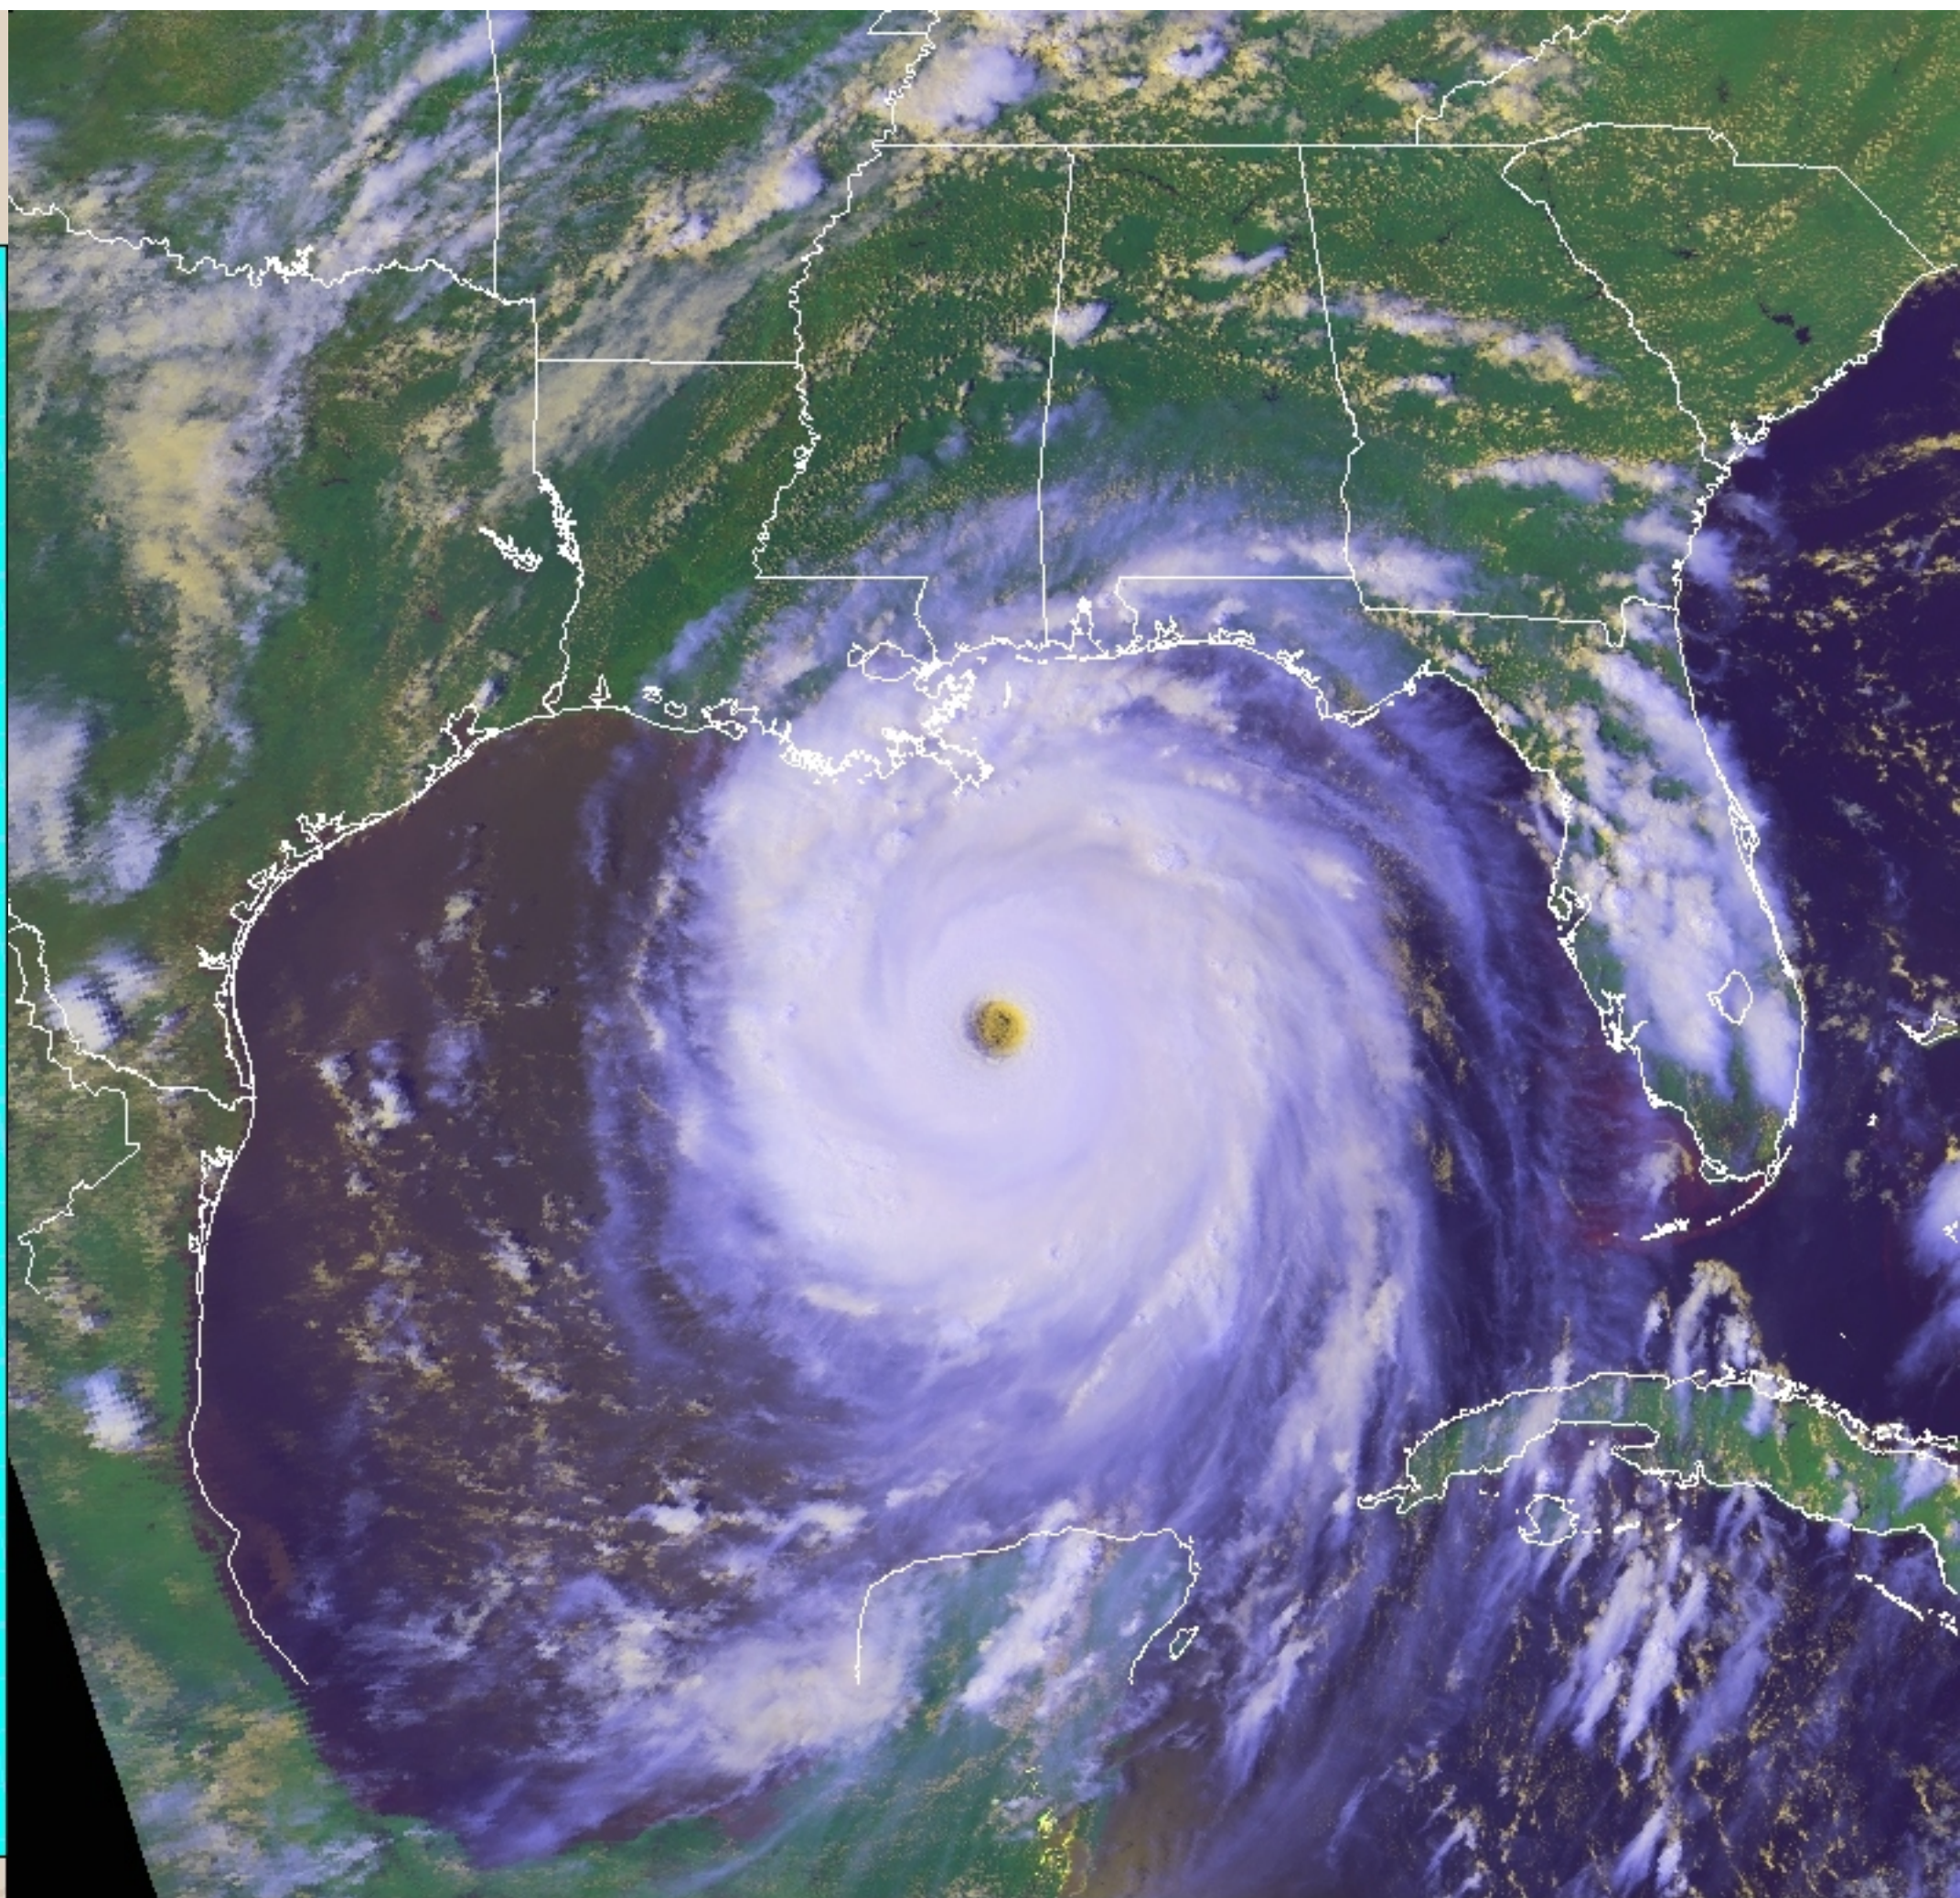

Hurricane Katrina

23 - 30 August 2005