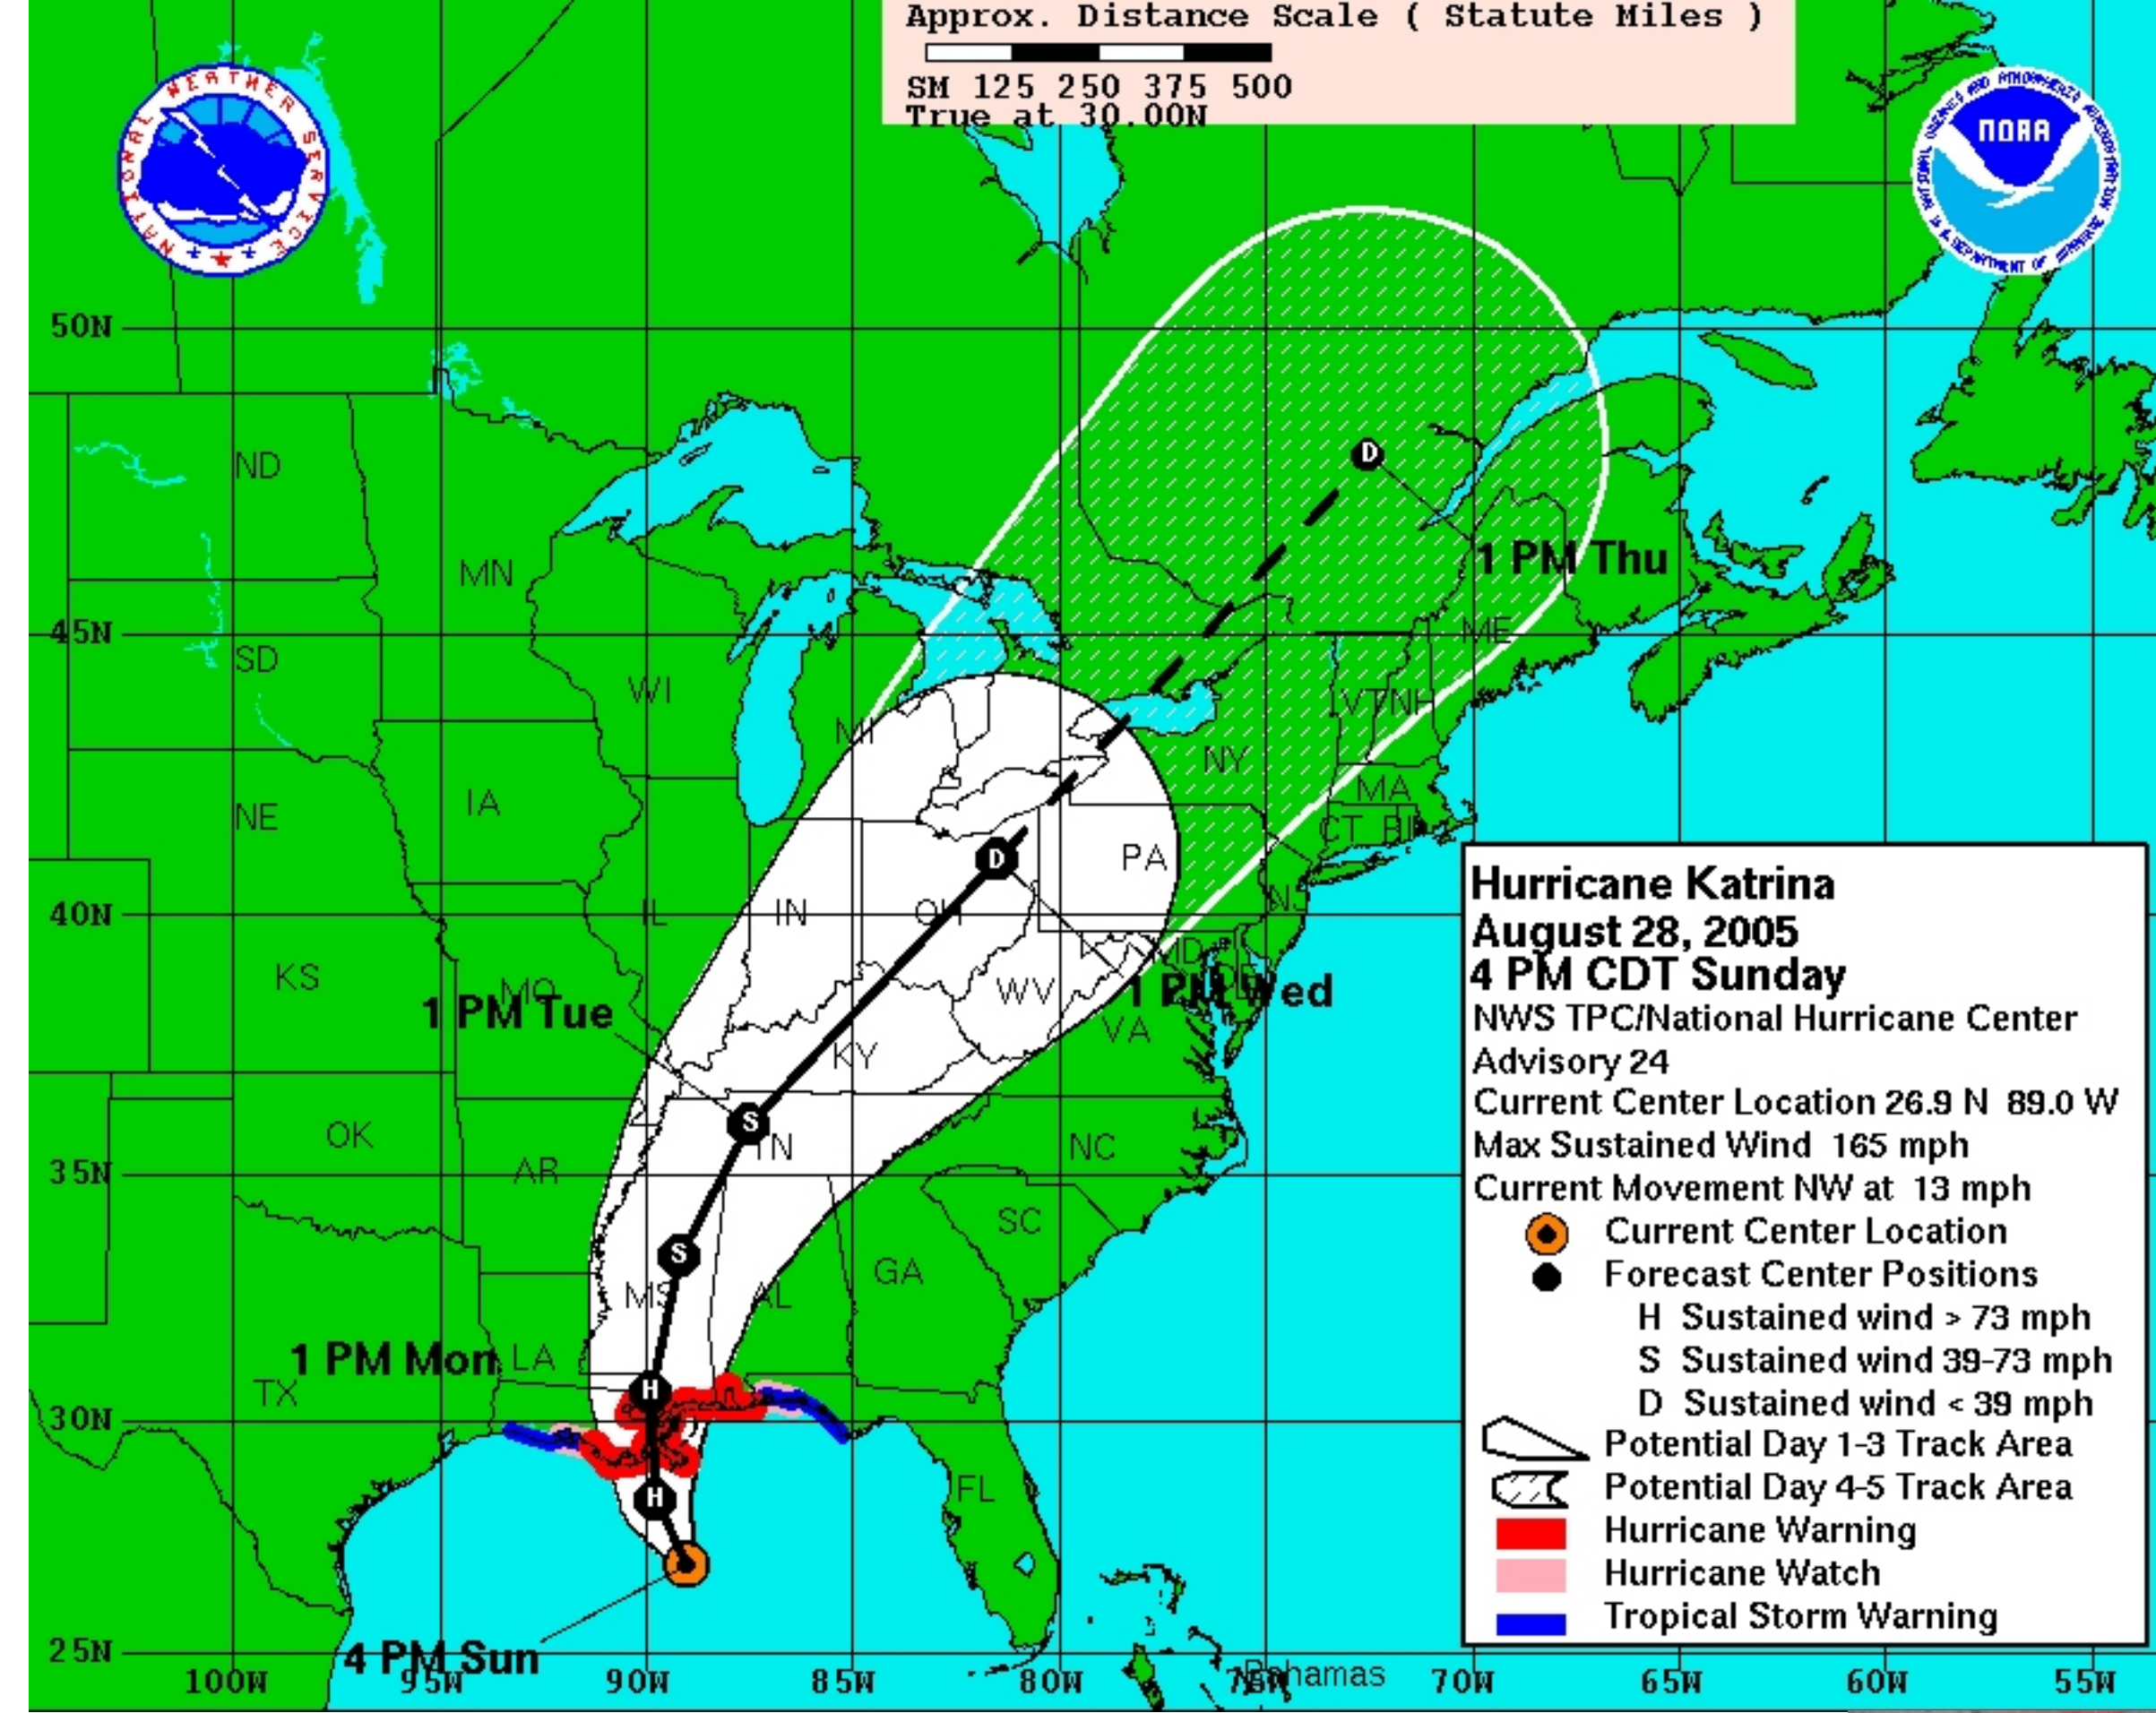

Hurricane Katrina

23 - 30 August 2005