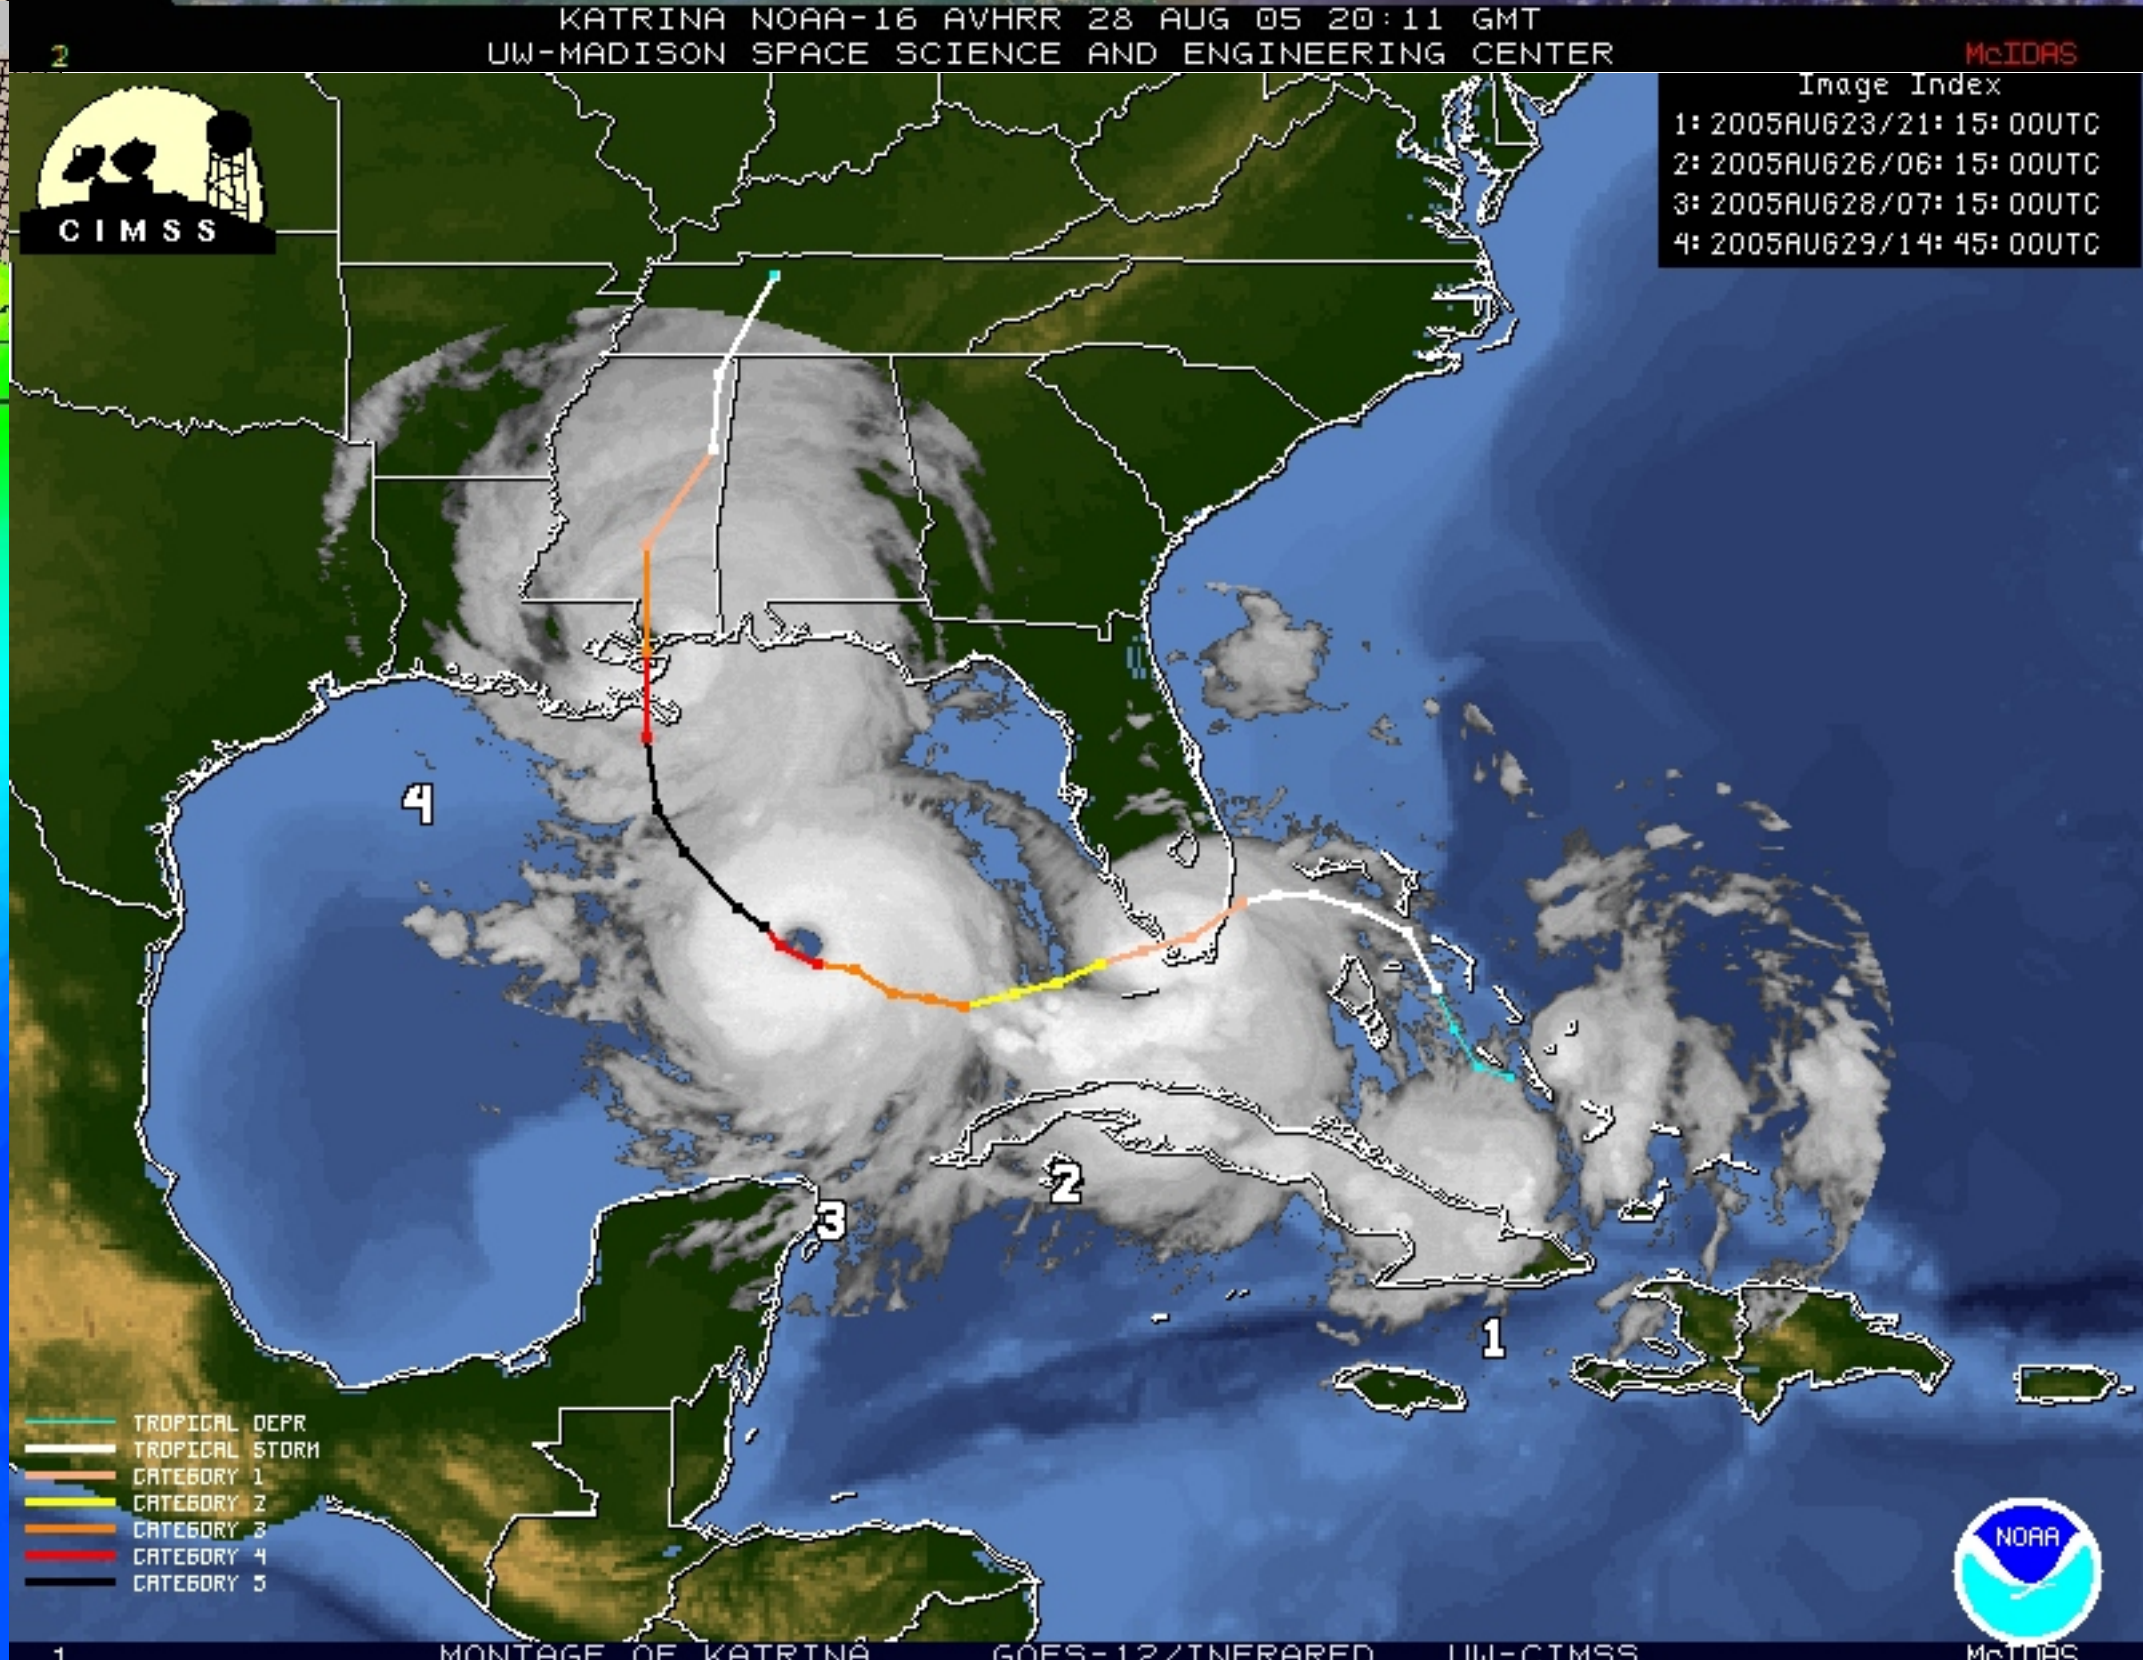

Hurricane Katrina

23 - 30 August 2005