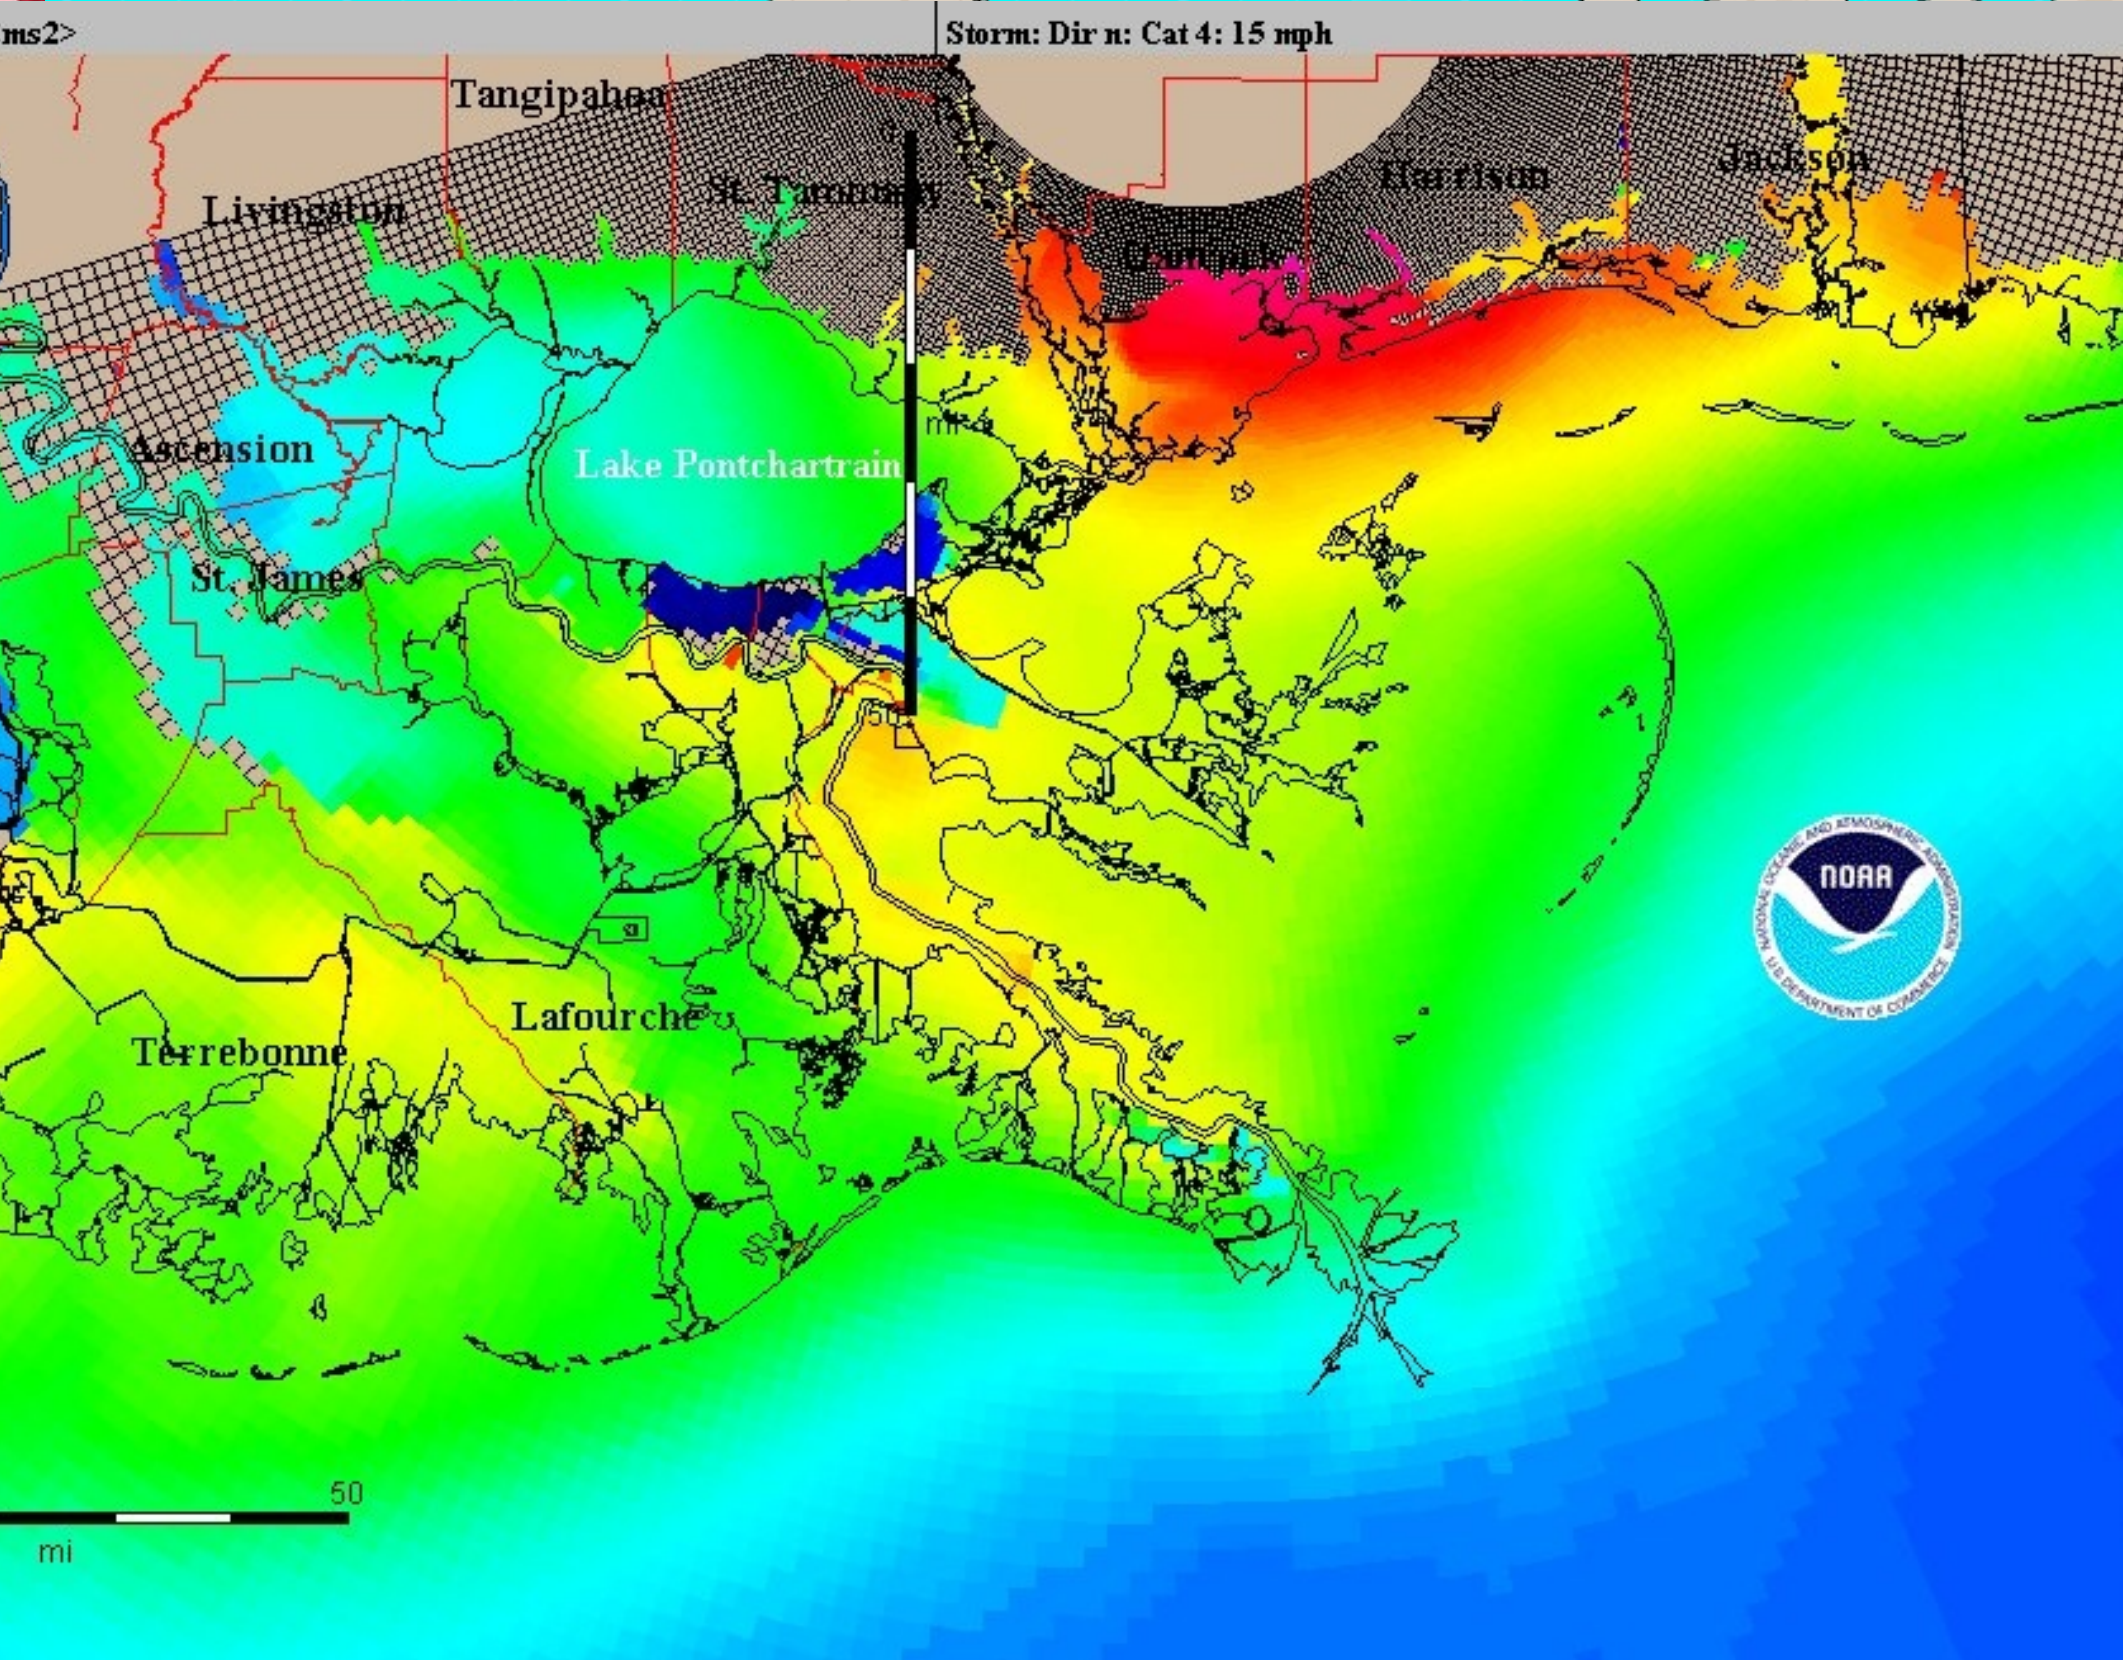

Hurricane Katrina

23 - 30 August 2005