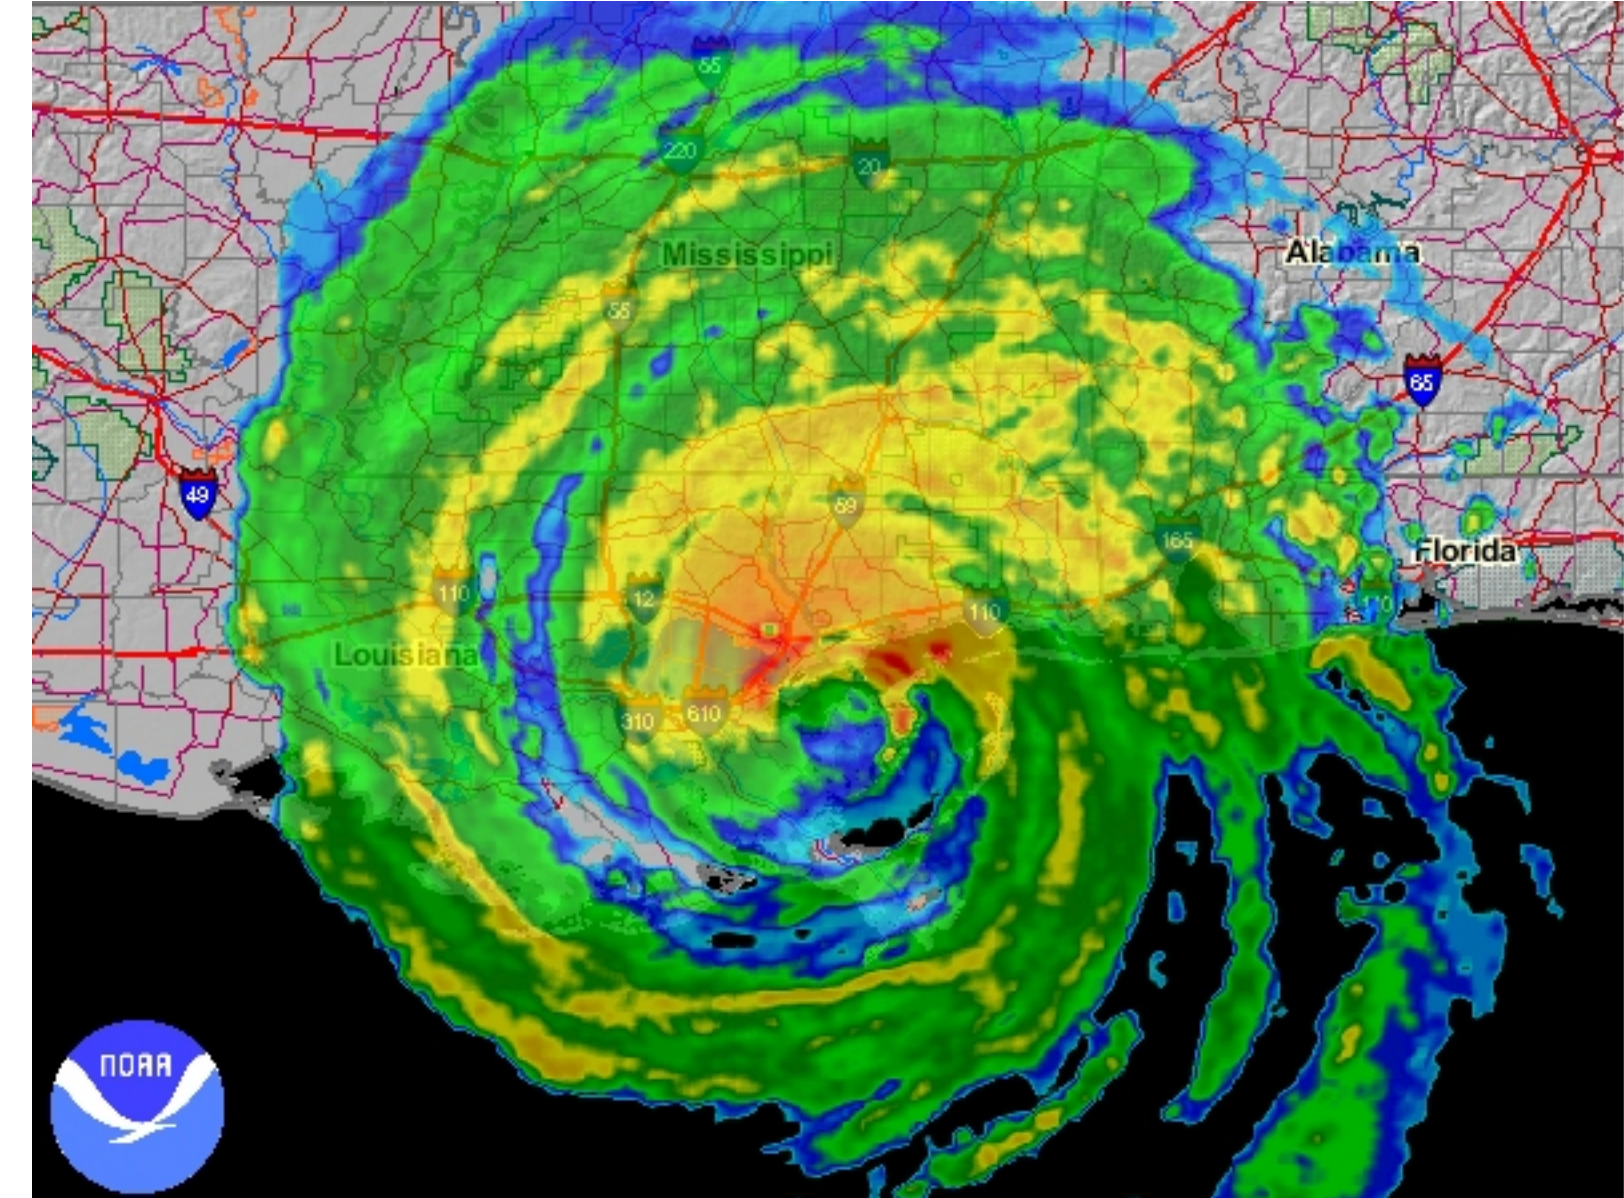

Hurricane Katrina

23 - 30 August 2005