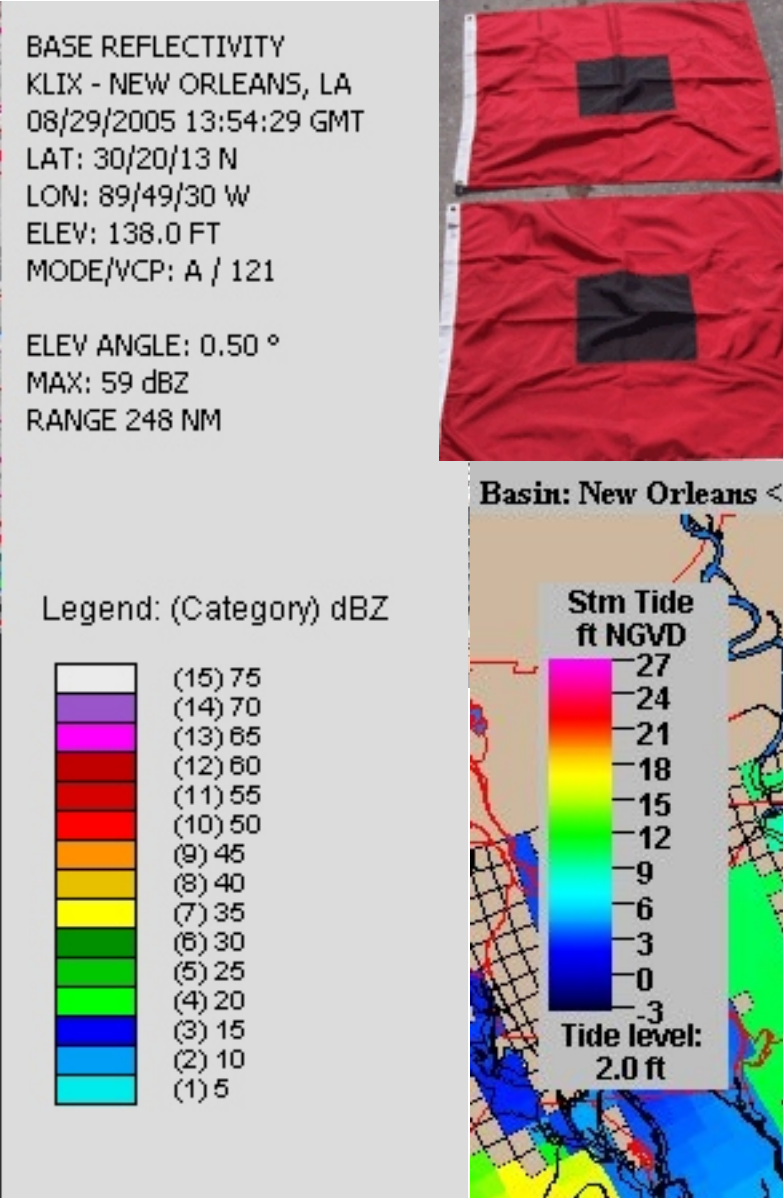

Hurricane Katrina

23 - 30 August 2005