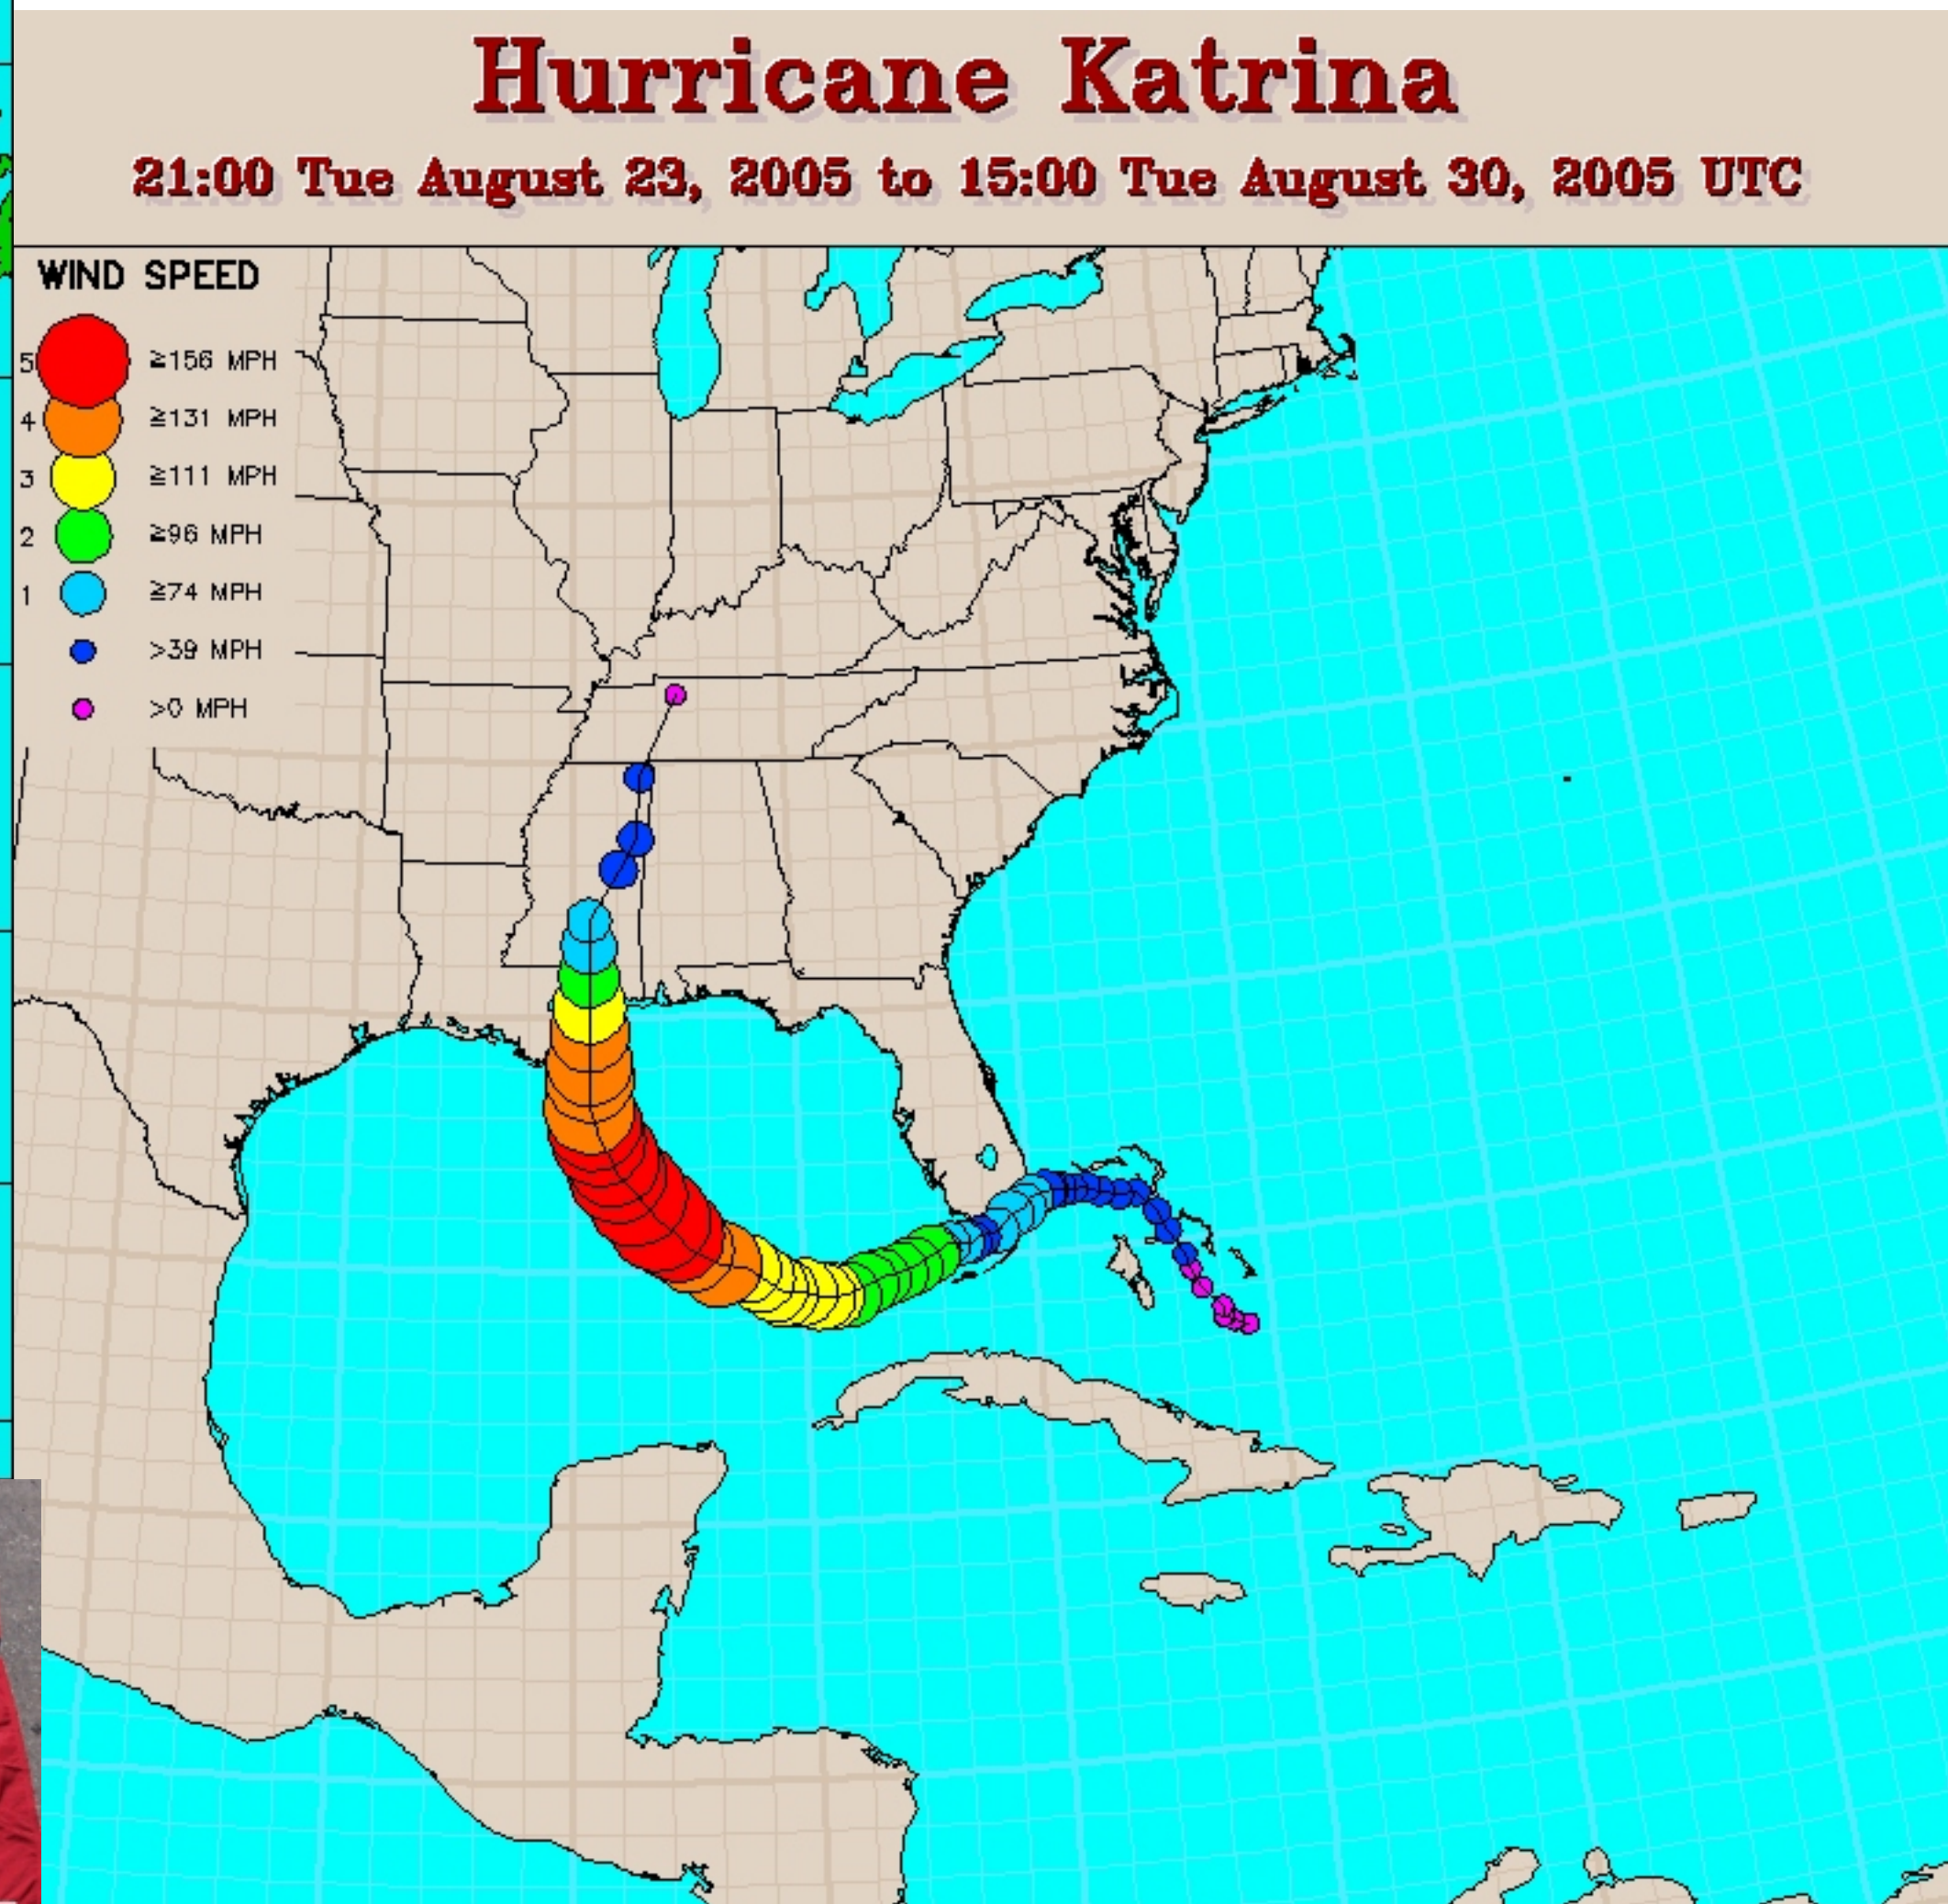

Hurricane Katrina

23 - 30 August 2005