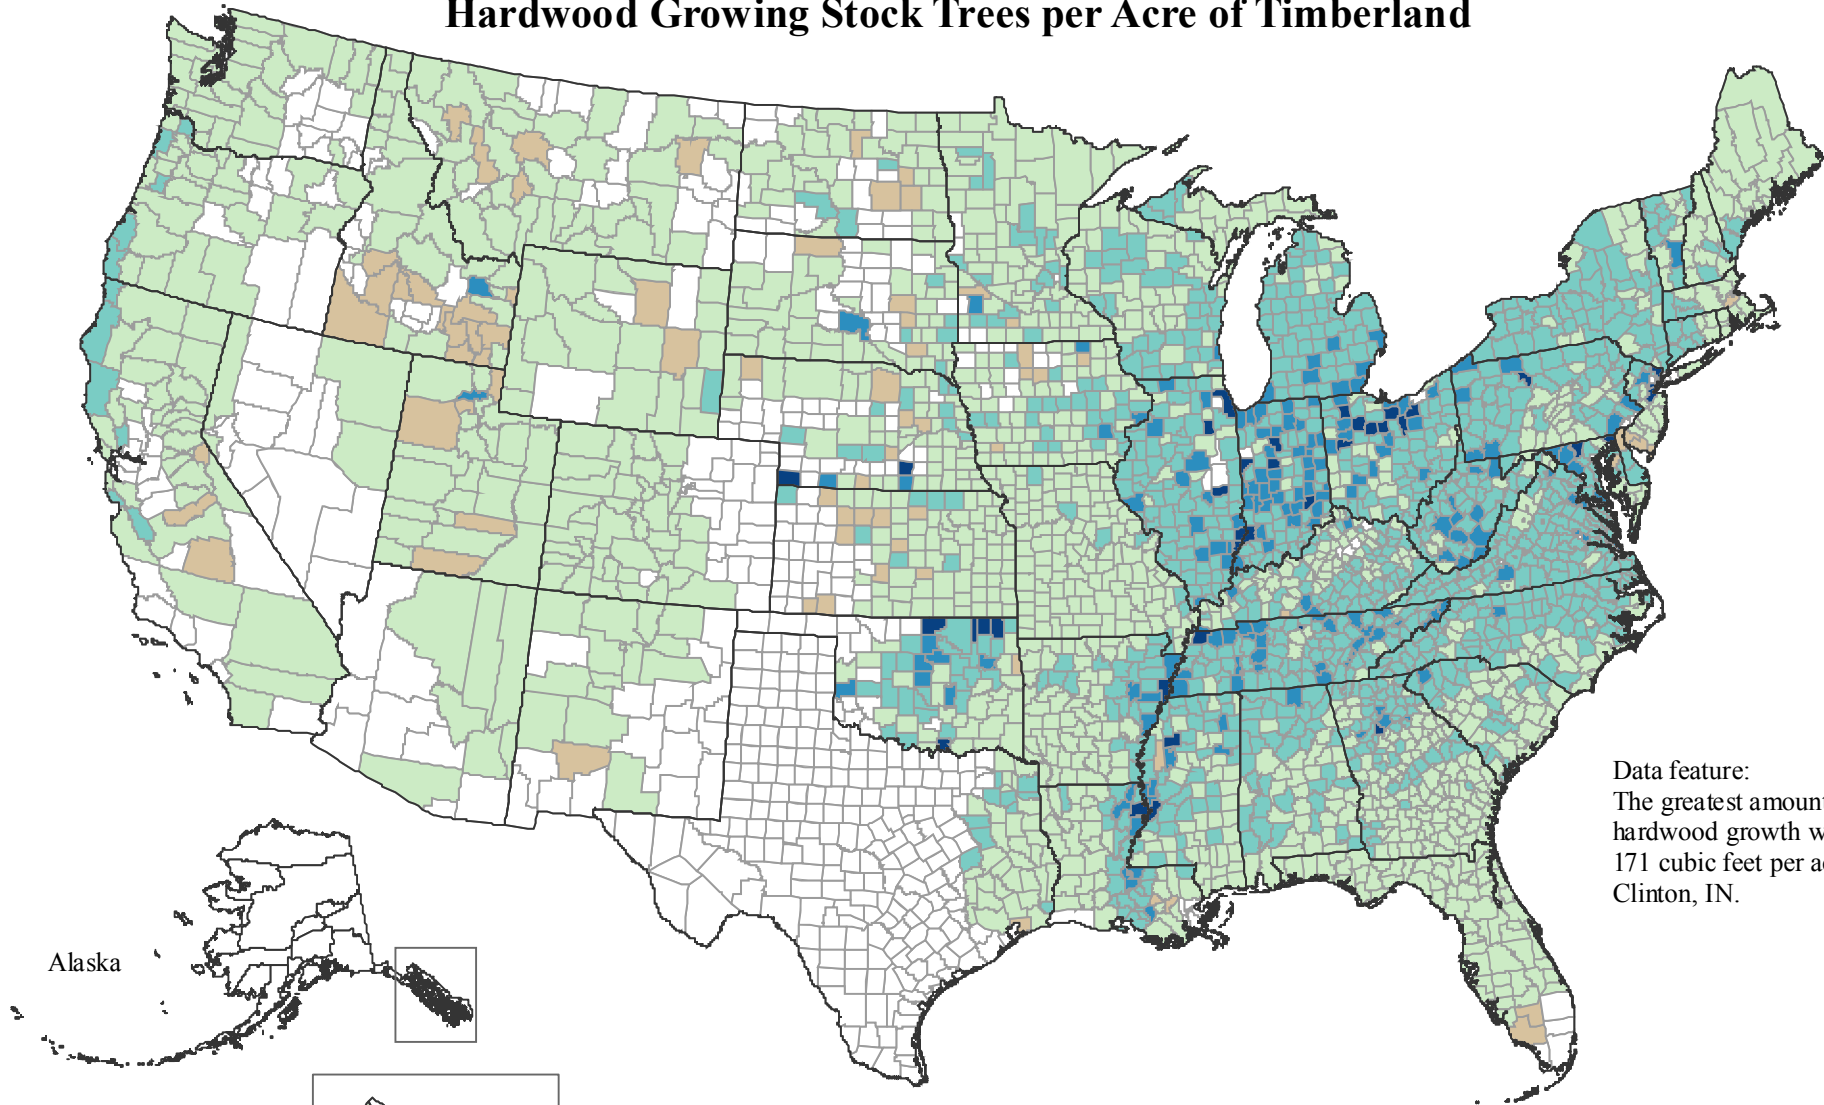

Average Annual Net Growth of Hardwood Growing Stock Trees per Acre of Timberland

Data feature:
The greatest amount of
hardwood growth was
171 cubic feet per acre:
Clinton, IN.

Alaska

Cubic feet per acre

Average = 21

USDA FOREST SERVICE
Forest Inventory & Analysis

Sources: USDA Forest Service, 2002 RPA data and the National Atlas of the United States. For information visit: <http://www.fia.fs.fed.us/>.
Produced September, 2006. Author: D. Kaisershot.