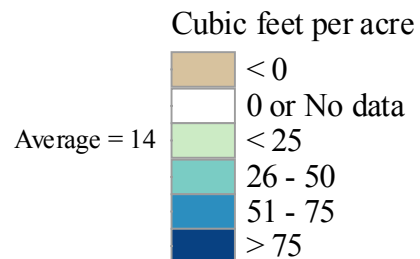

Average Annual Net Growth of Softwood Growing Stock Trees per Acre of Timberland

Data feature:
The greatest amount of
softwood growth was
190 cubic feet per acre:
Marin, CA.

Alaska

USDA FOREST SERVICE
Forest Inventory & Analysis