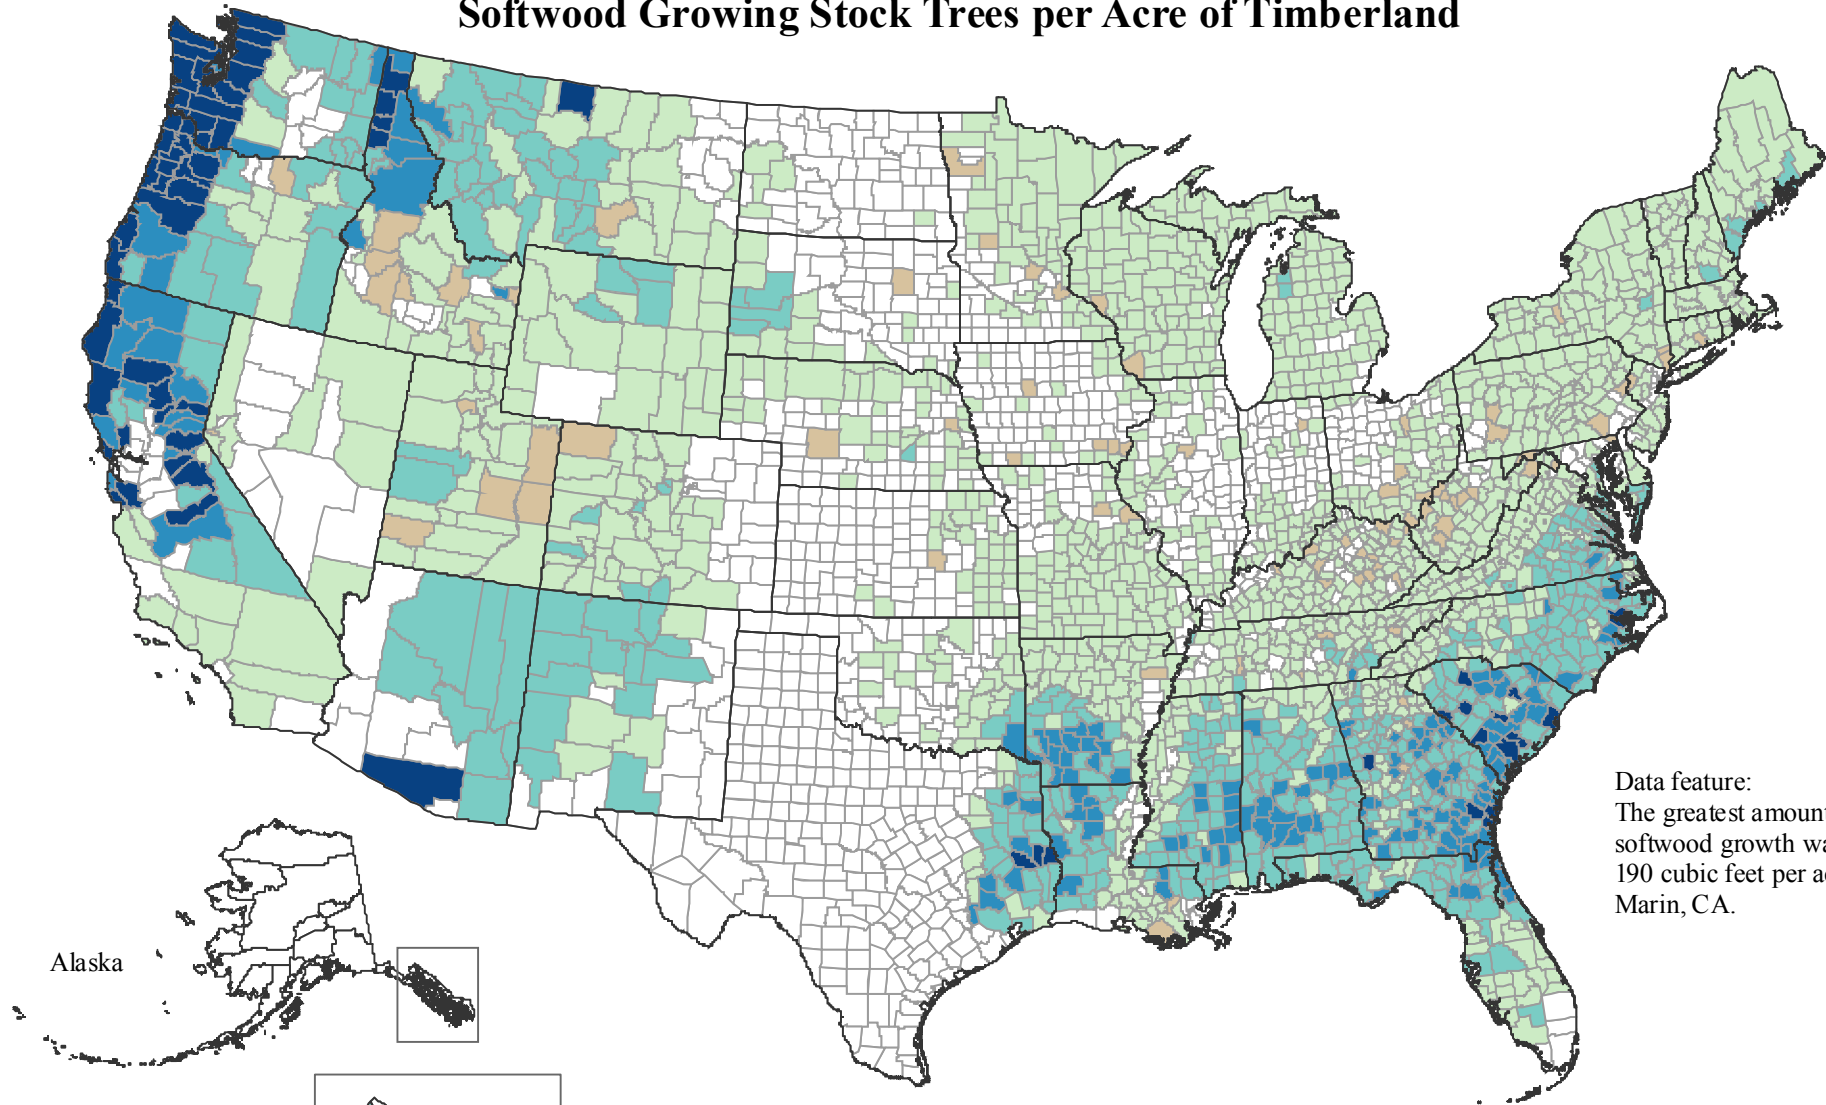

Average Annual Net Growth of Softwood Growing Stock Trees per Acre of Timberland

Data feature:
The greatest amount of
softwood growth was
190 cubic feet per acre:
Marin, CA.

Alaska

USDA FOREST SERVICE
Forest Inventory & Analysis

Sources: USDA Forest Service, 2002 RPA data and the National Atlas of the United States. For information visit: <http://www.fia.fs.fed.us/>.
Produced September, 2006. Author: D. Kaisershot.