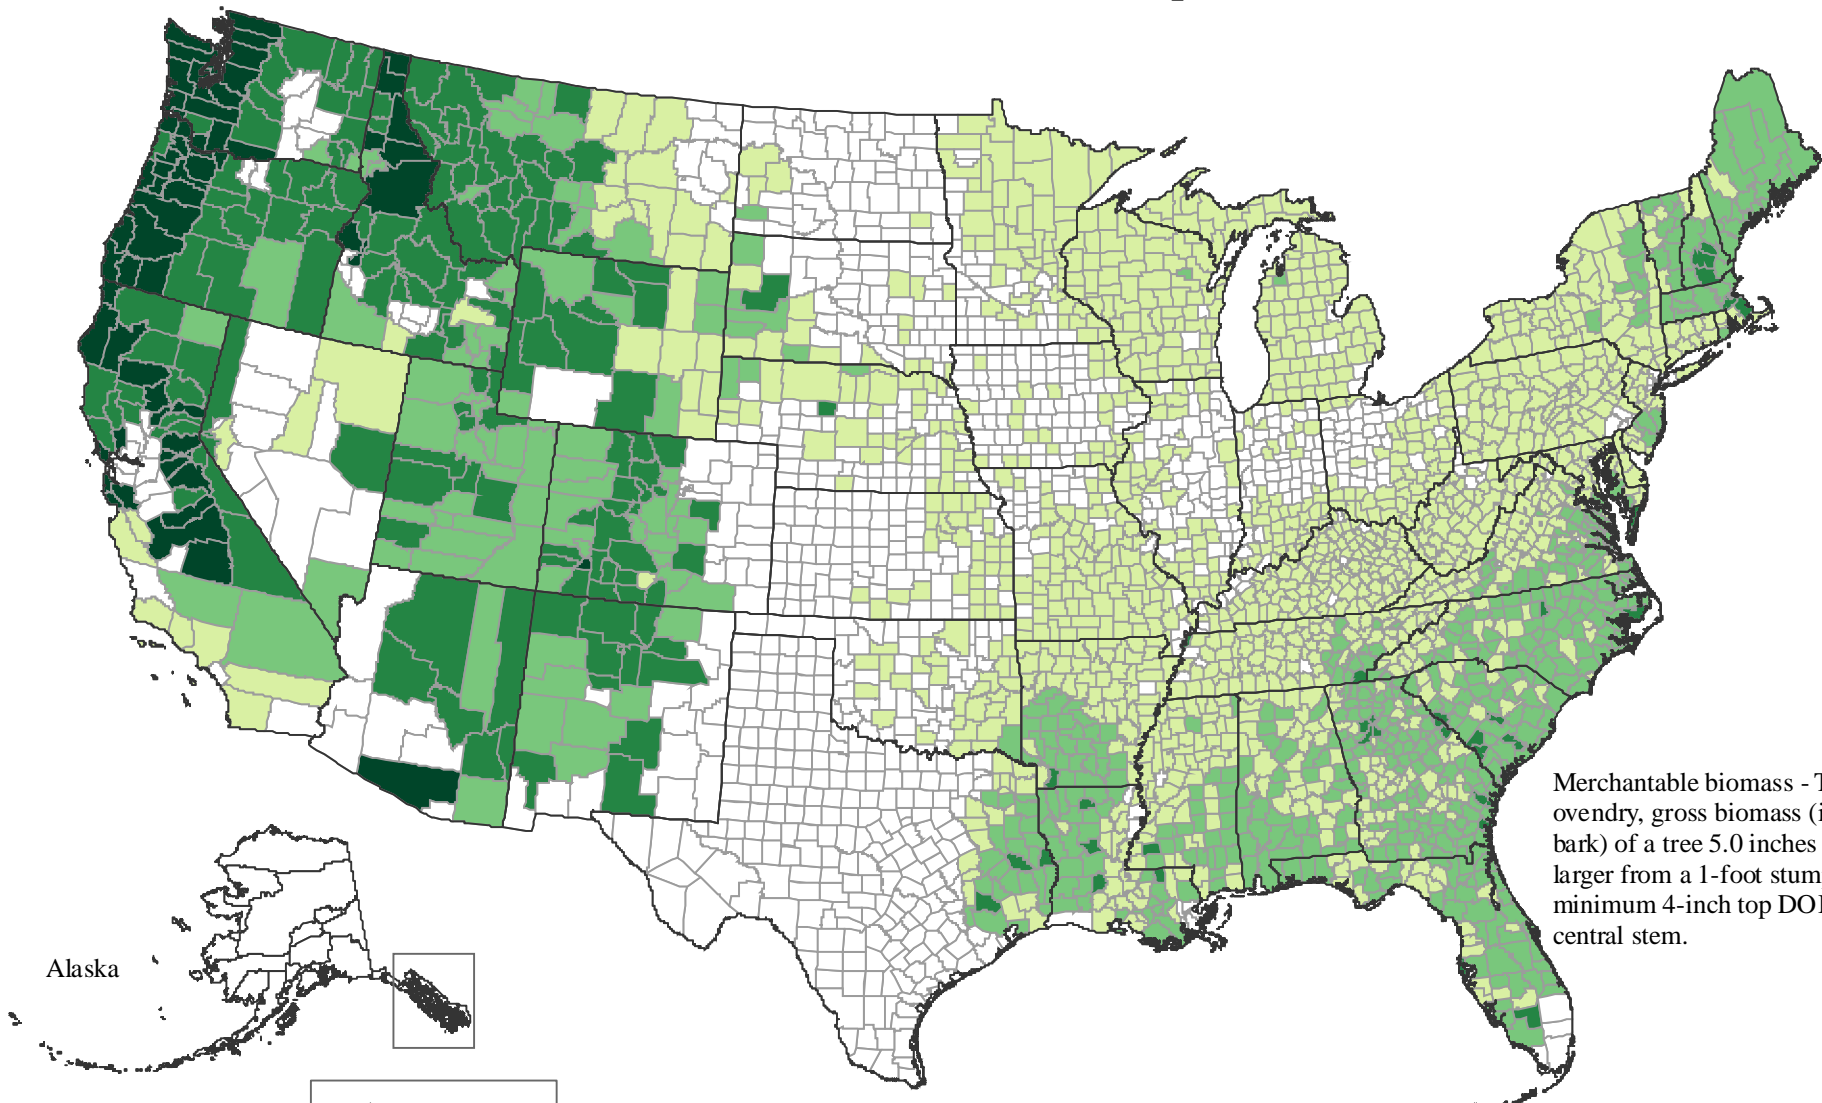

All Live Merchantable Softwood Tree Biomass per Acre of Timberland

Merchantable biomass - The total overdry, gross biomass (including bark) of a tree 5.0 inches DBH or larger from a 1-foot stump to a minimum 4-inch top DOB of the central stem.

Alaska

Alaska 'Panhandle'

Hawaii

USDA FOREST SERVICE
Forest Inventory & Analysis

Sources: USDA Forest Service, 2002 RPA data and the National Atlas of the United States. For information visit: <http://www.fia.fs.fed.us/>.
Produced September, 2006. Author: C. Kurtz.