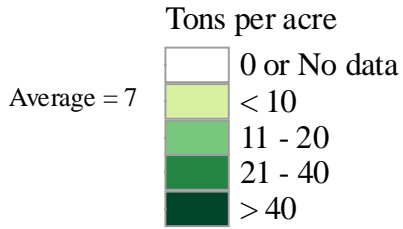

USDA FOREST SERVICE
Forest Inventory & Analysis

Sources: USDA Forest Service, 2002 RPA data and the National Atlas of the United States. For information visit: <http://www.fia.fs.fed.us/>.
Produced September, 2006. Author: C. Kurtz.