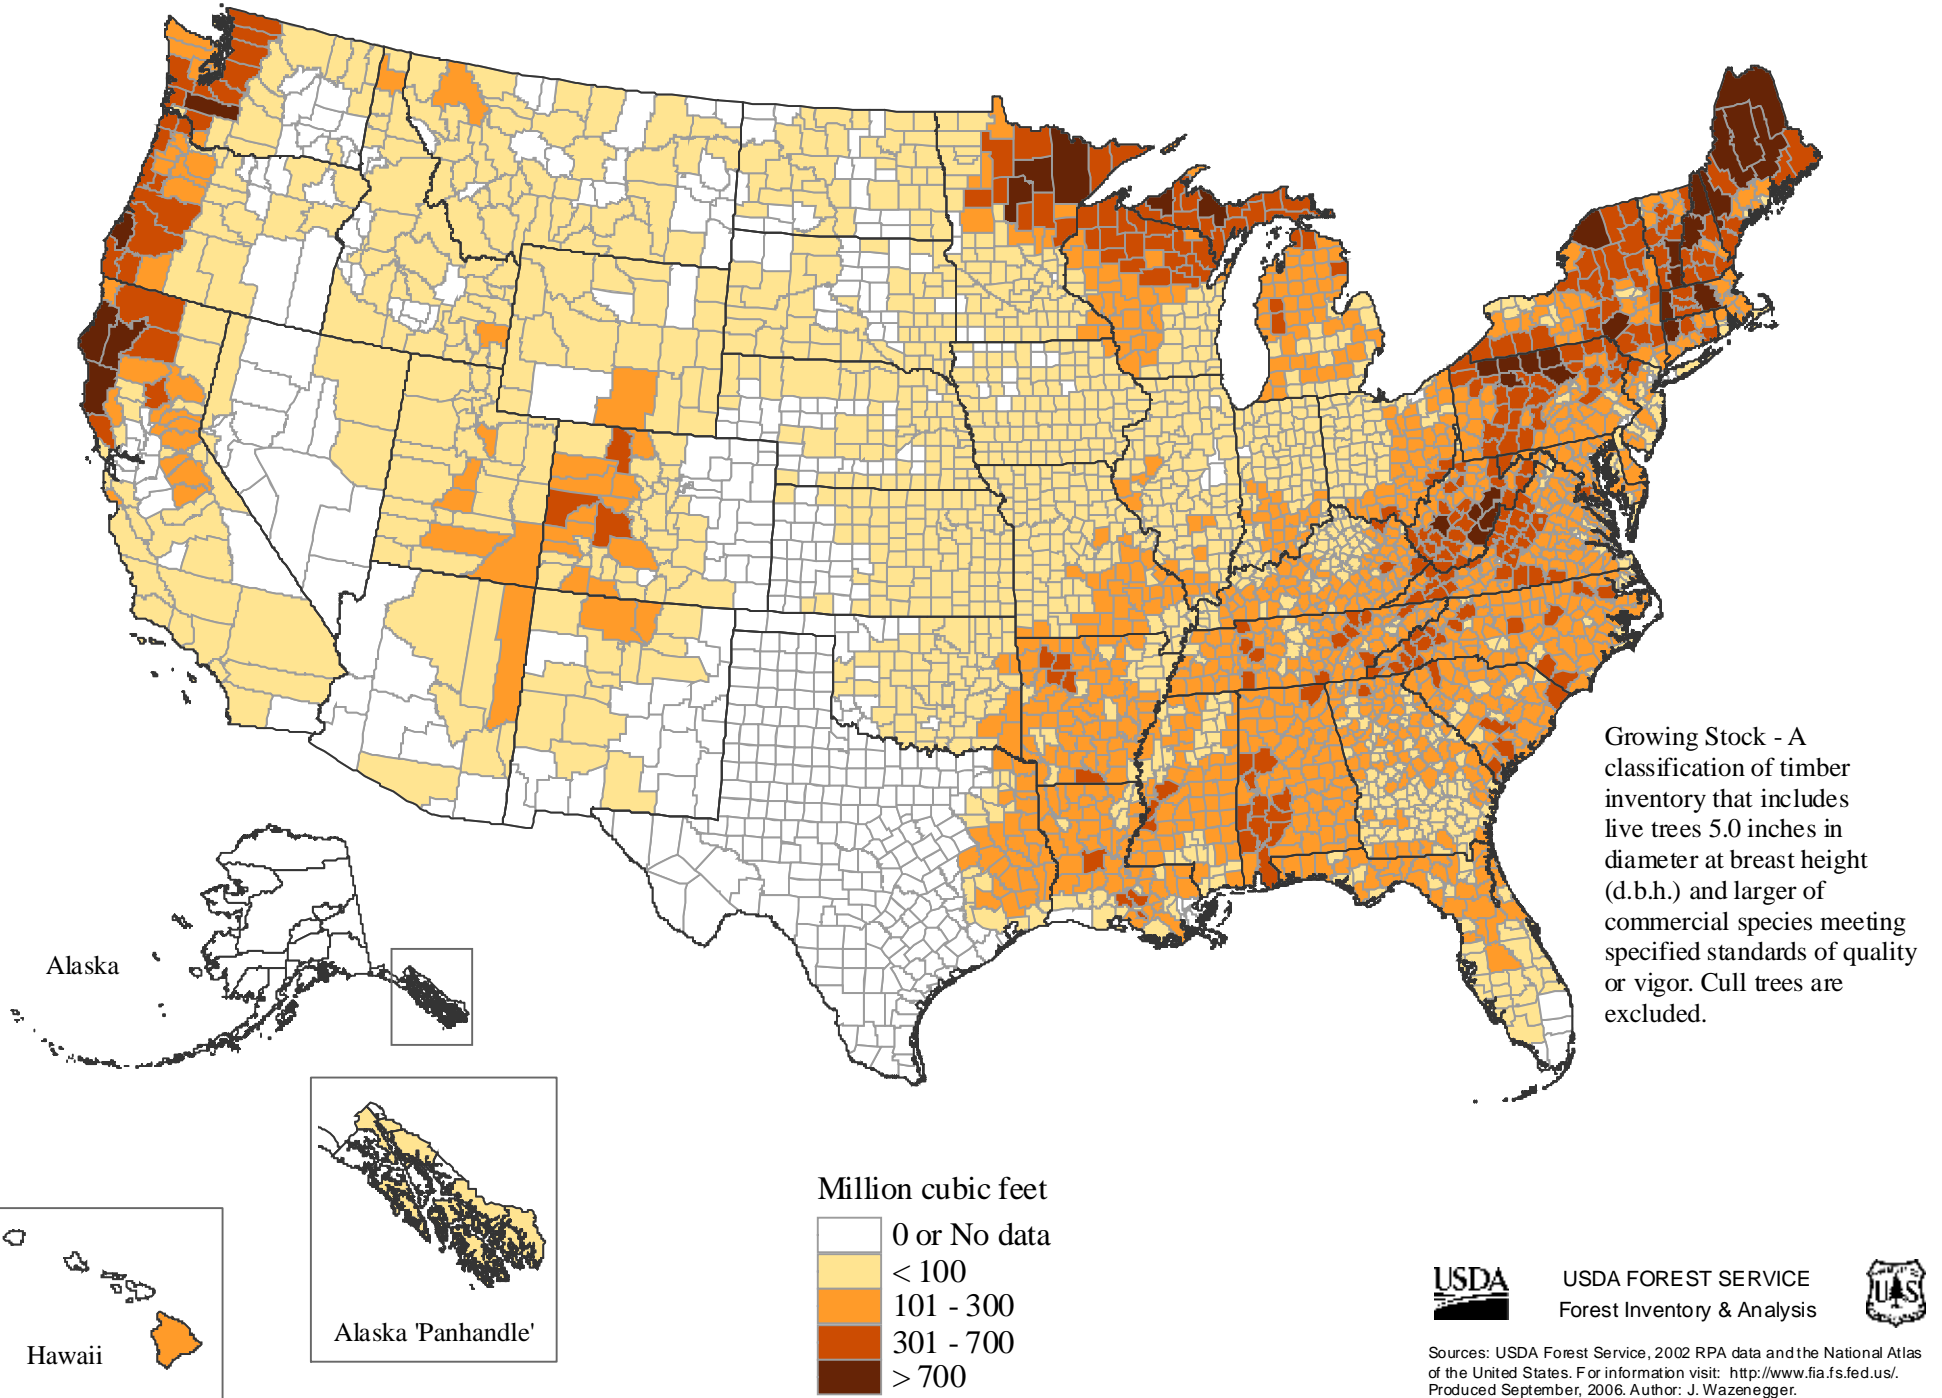

# Net Volume of Hardwood Growing Stock Trees on Timberland

Growing Stock - A classification of timber inventory that includes live trees 5.0 inches in diameter at breast height (d.b.h.) and larger of commercial species meeting specified standards of quality or vigor. Cull trees are excluded.