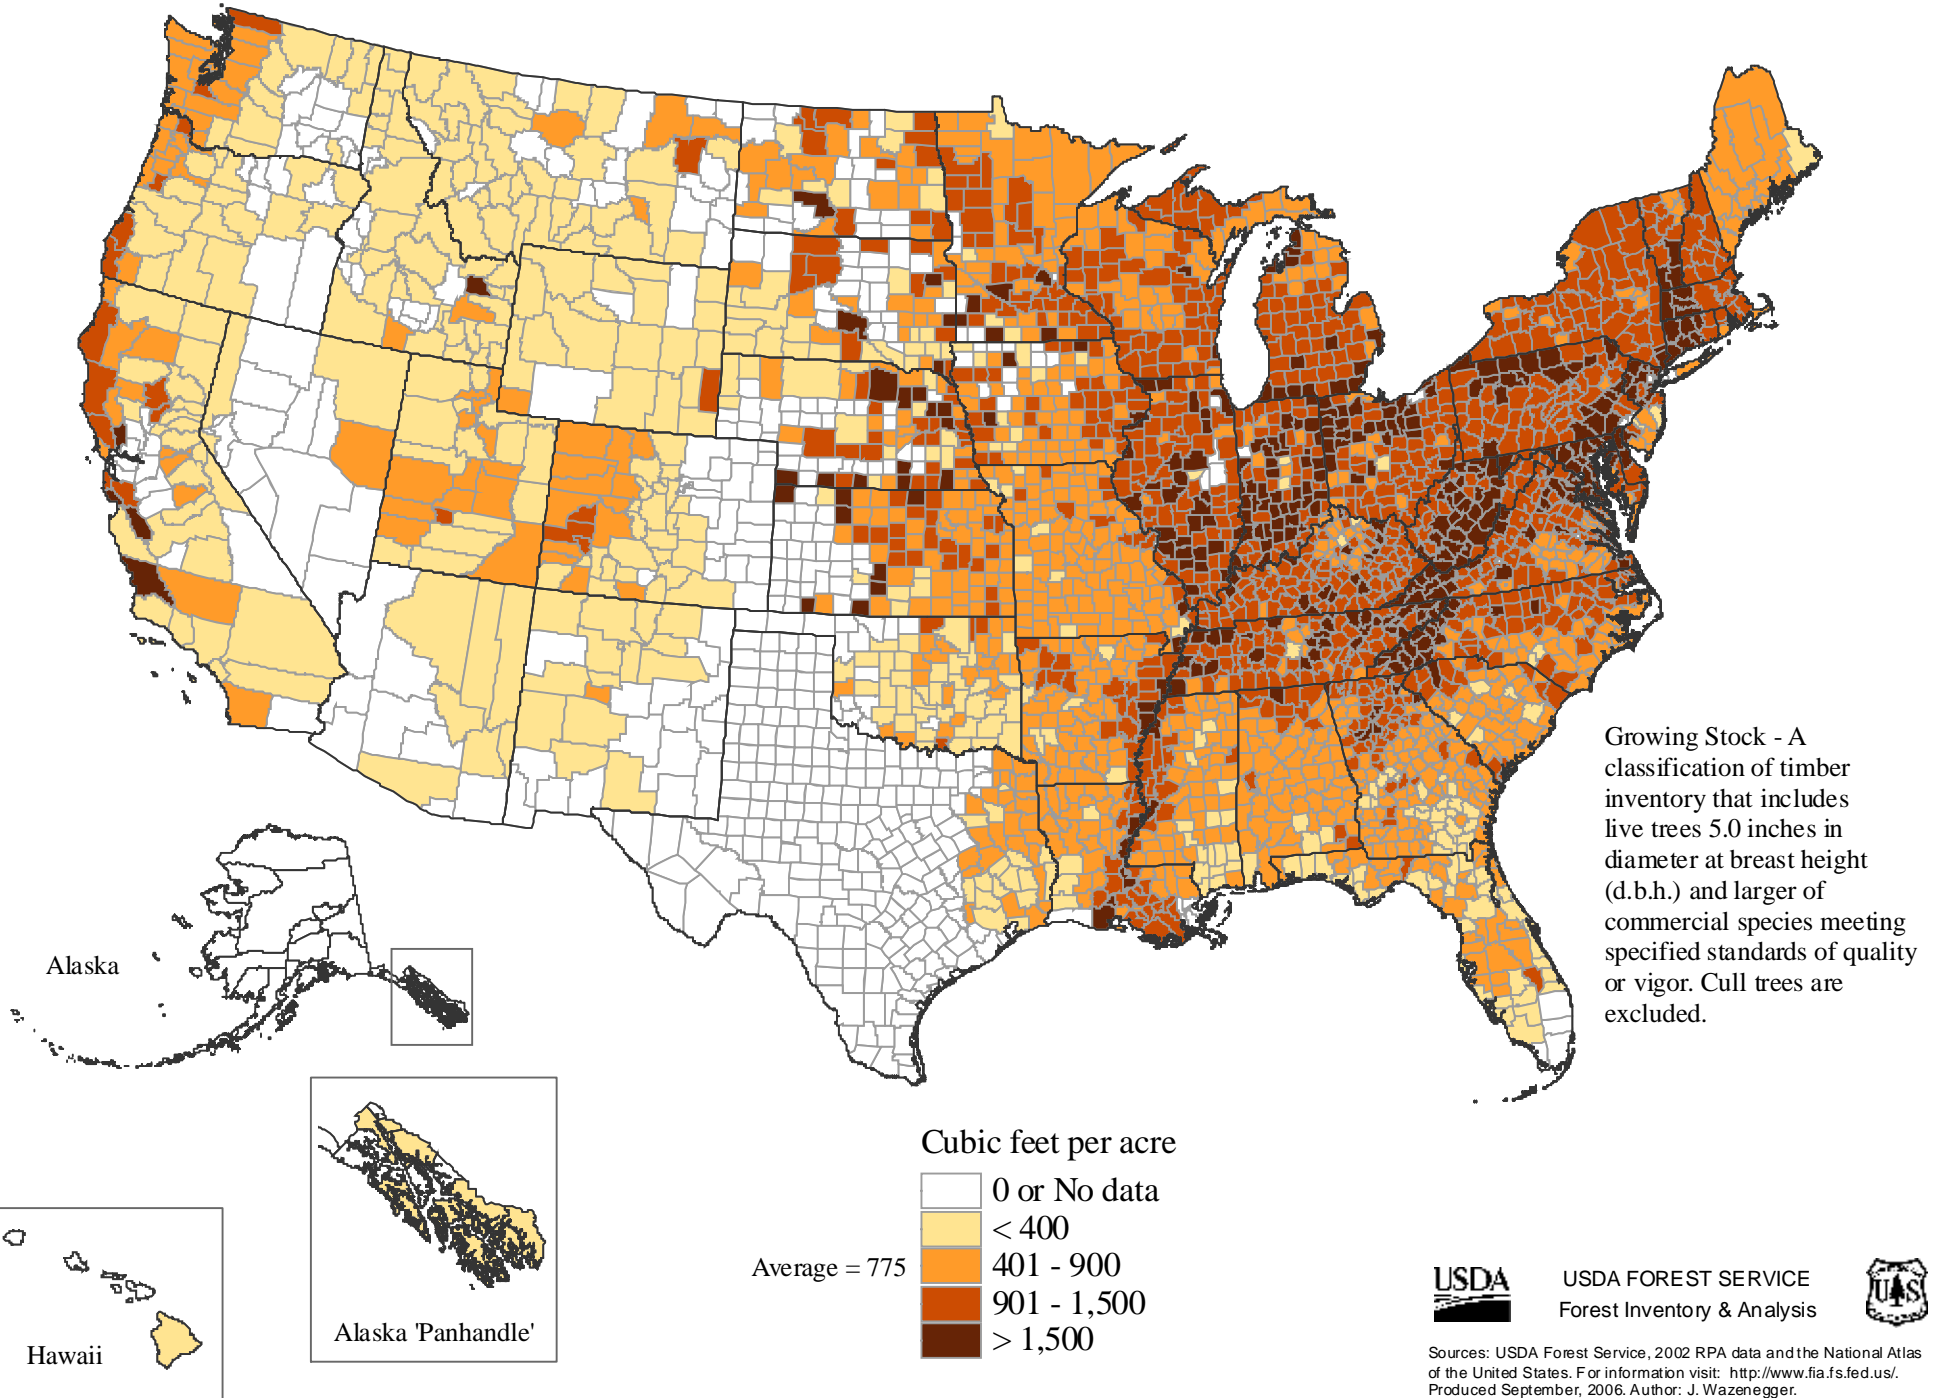

Volume of Hardwood Growing Stock Trees per Acre of Timberland

Growing Stock - A classification of timber inventory that includes live trees 5.0 inches in diameter at breast height (d.b.h.) and larger of commercial species meeting specified standards of quality or vigor. Cull trees are excluded.