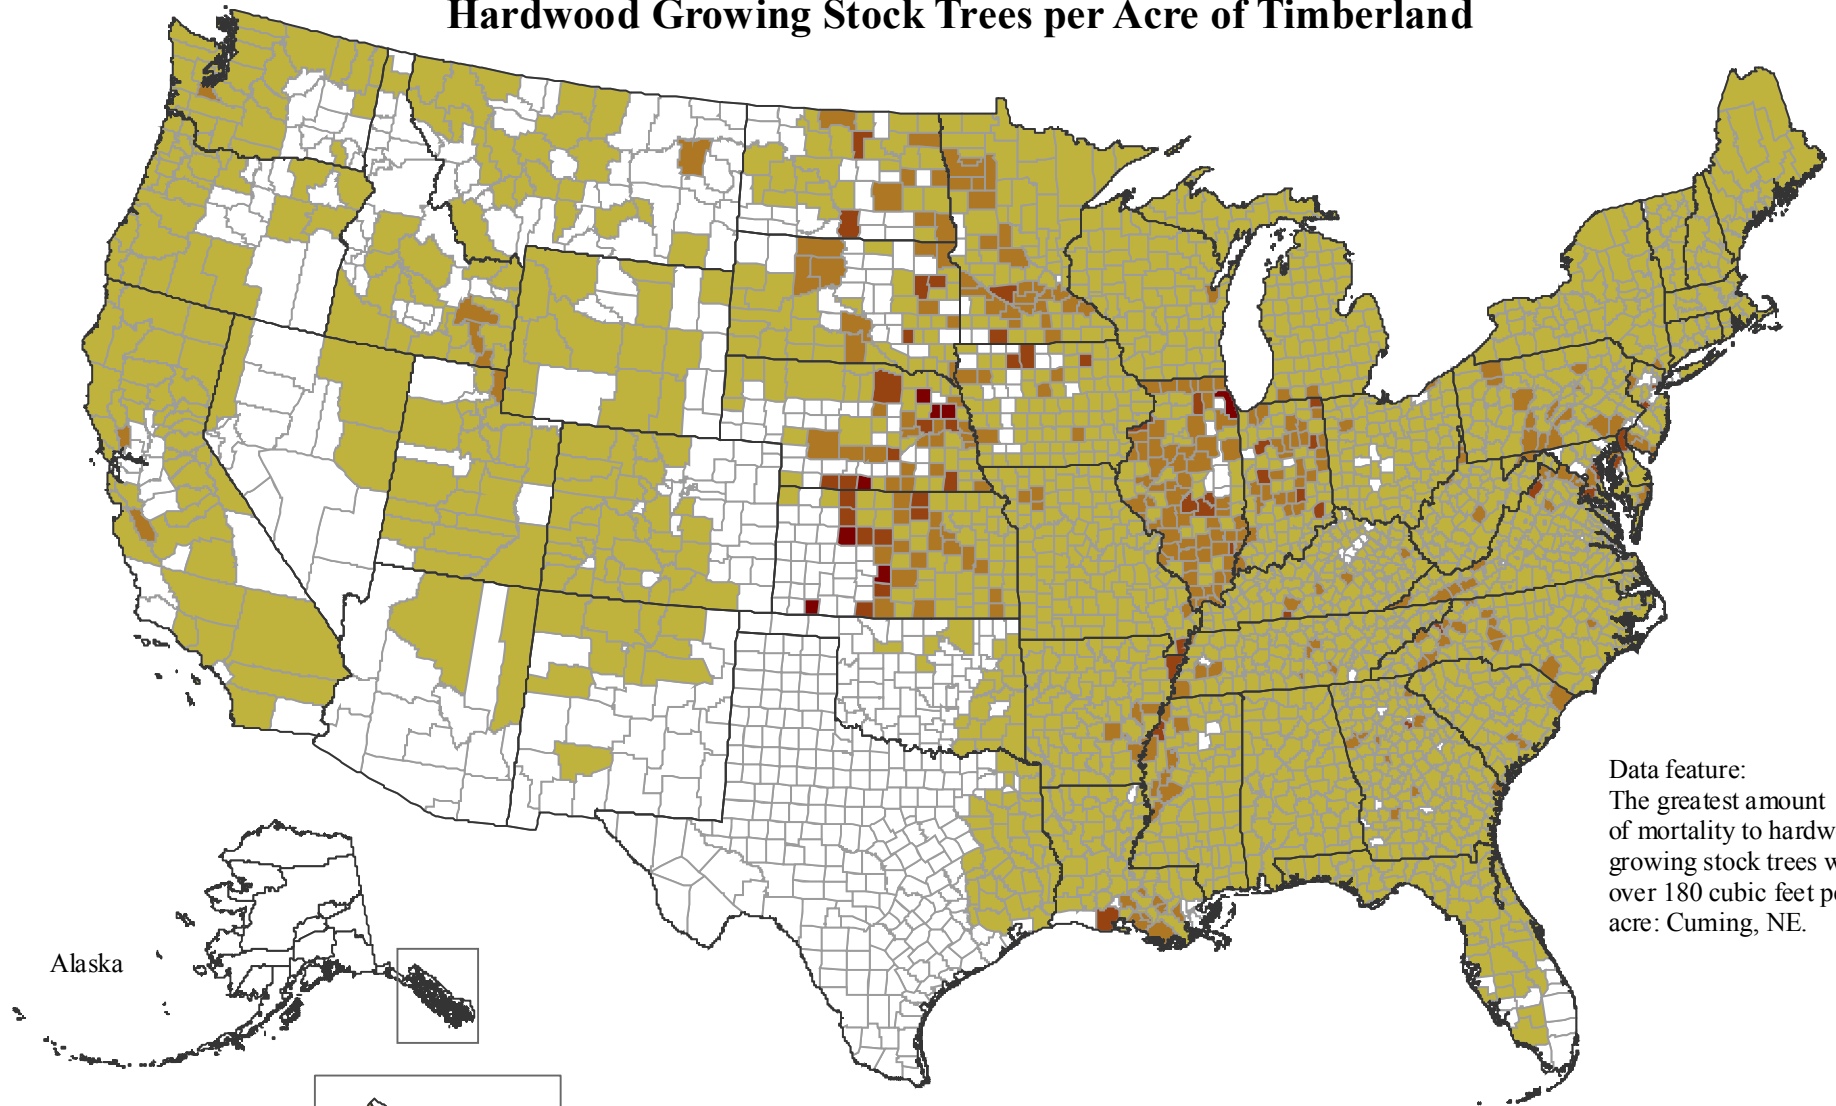

Average Annual Mortality of Hardwood Growing Stock Trees per Acre of Timberland

Data feature:
The greatest amount
of mortality to hardwood
growing stock trees was
over 180 cubic feet per
acre: Cuming, NE.

Alaska