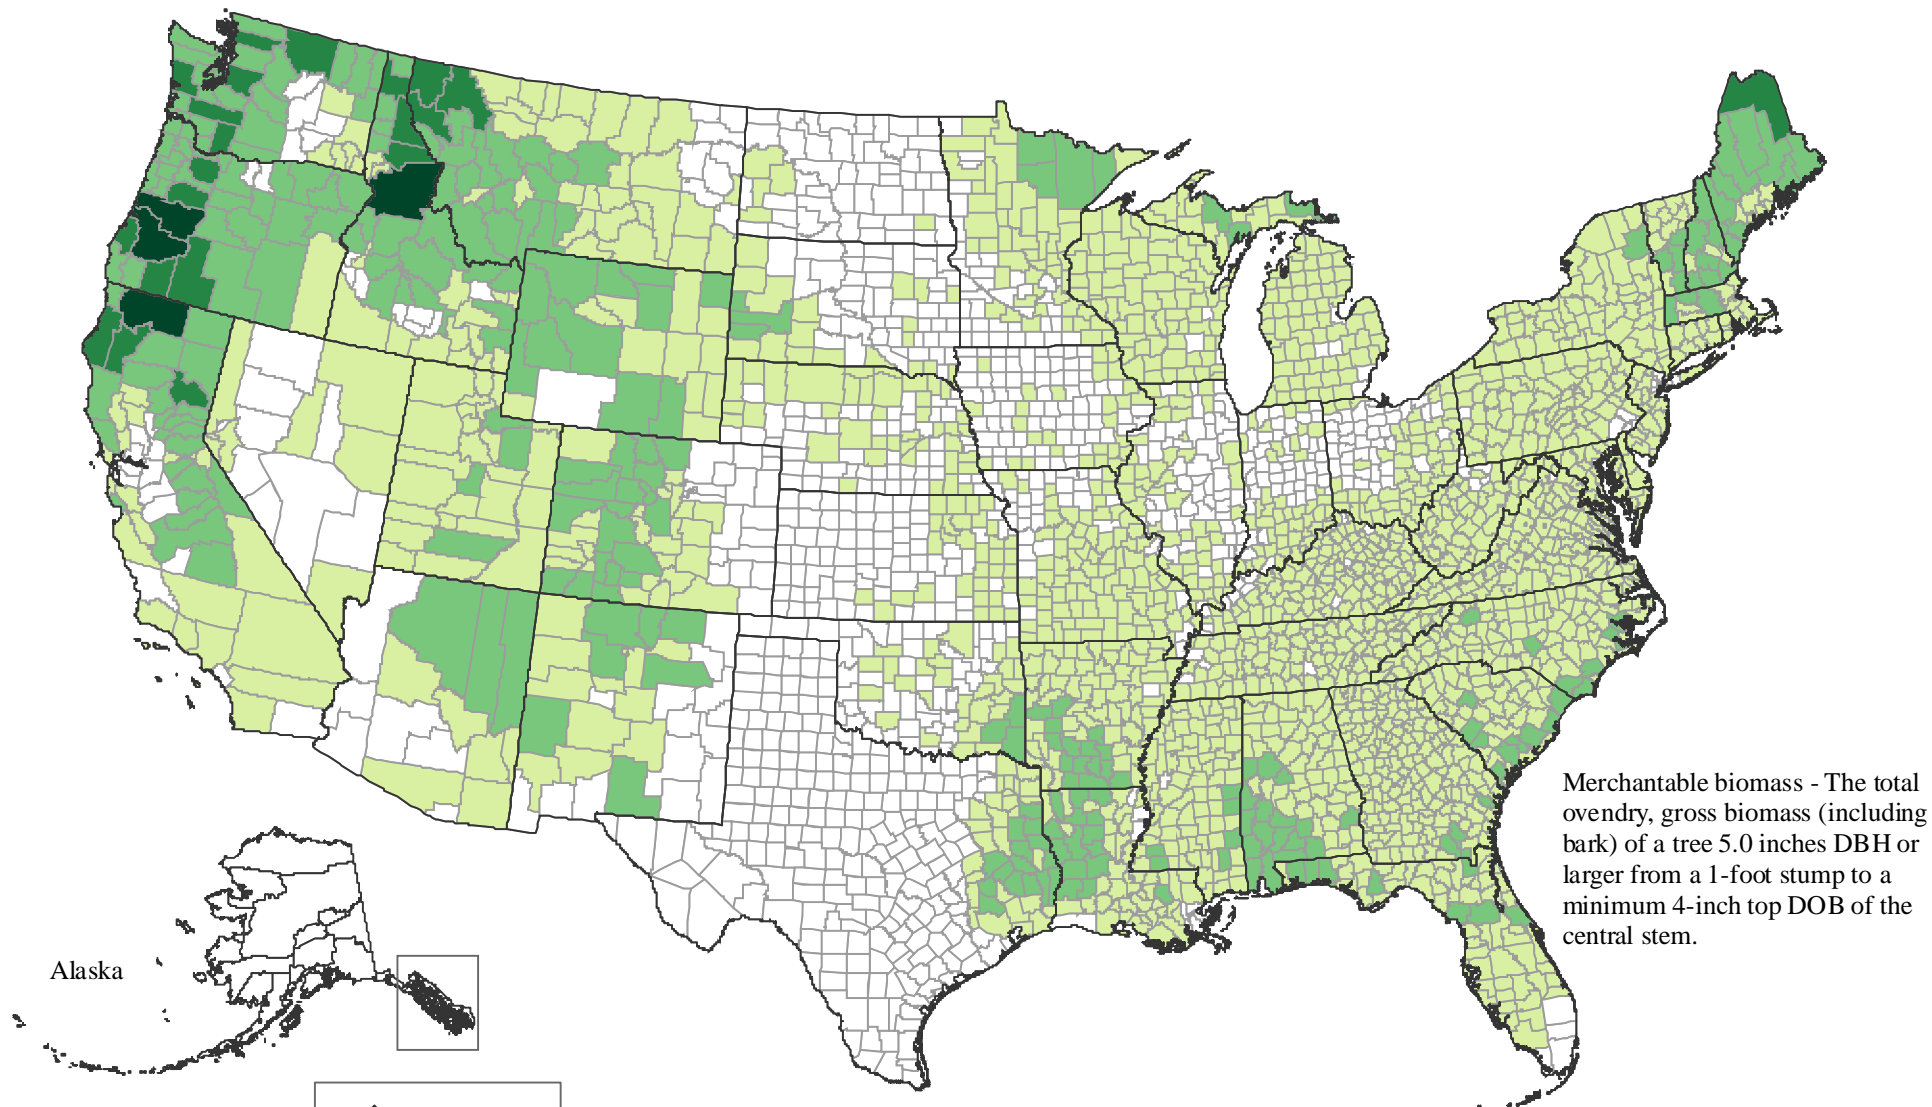

All Live Merchantable Softwood Tree Biomass on Timberland

Merchantable biomass - The total overduy, gross biomass (including bark) of a tree 5.0 inches DBH or larger from a 1-foot stump to a minimum 4-inch top DOB of the central stem.

Alaska

USDA FOREST SERVICE
Forest Inventory & Analysis

Sources: USDA Forest Service, 2002 RPA data and the National Atlas of the United States. For information visit: <http://www.fia.fs.fed.us/>.
Produced September, 2006. Author: C. Kurtz.