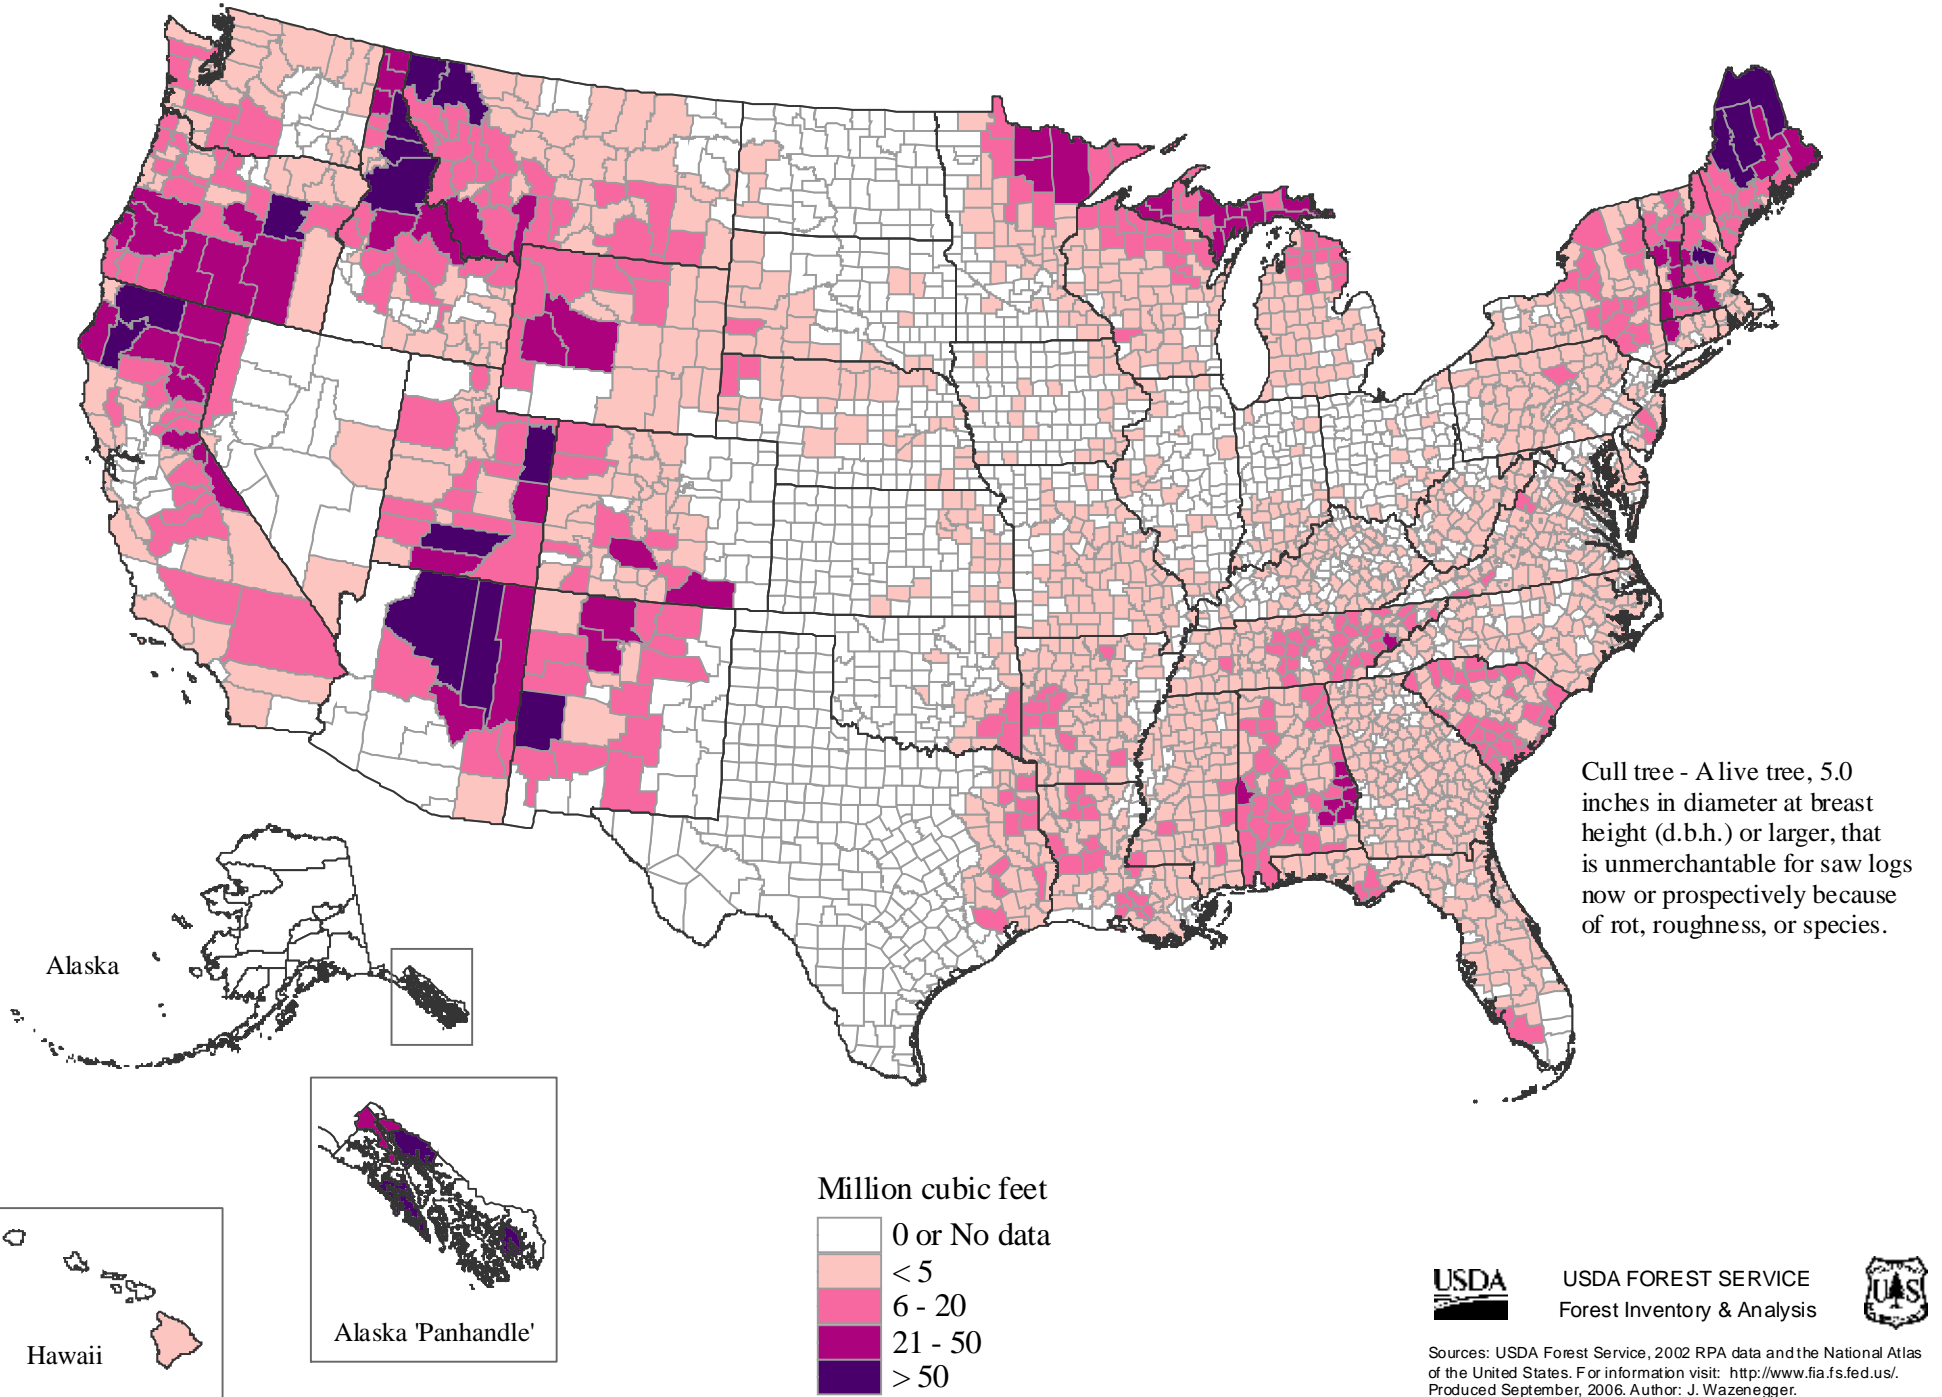

Net Volume of Softwood Rough and Rotten Cull Trees on Timberland

Cull tree - A live tree, 5.0 inches in diameter at breast height (d.b.h.) or larger, that is unmerchantable for saw logs now or prospectively because of rot, roughness, or species.