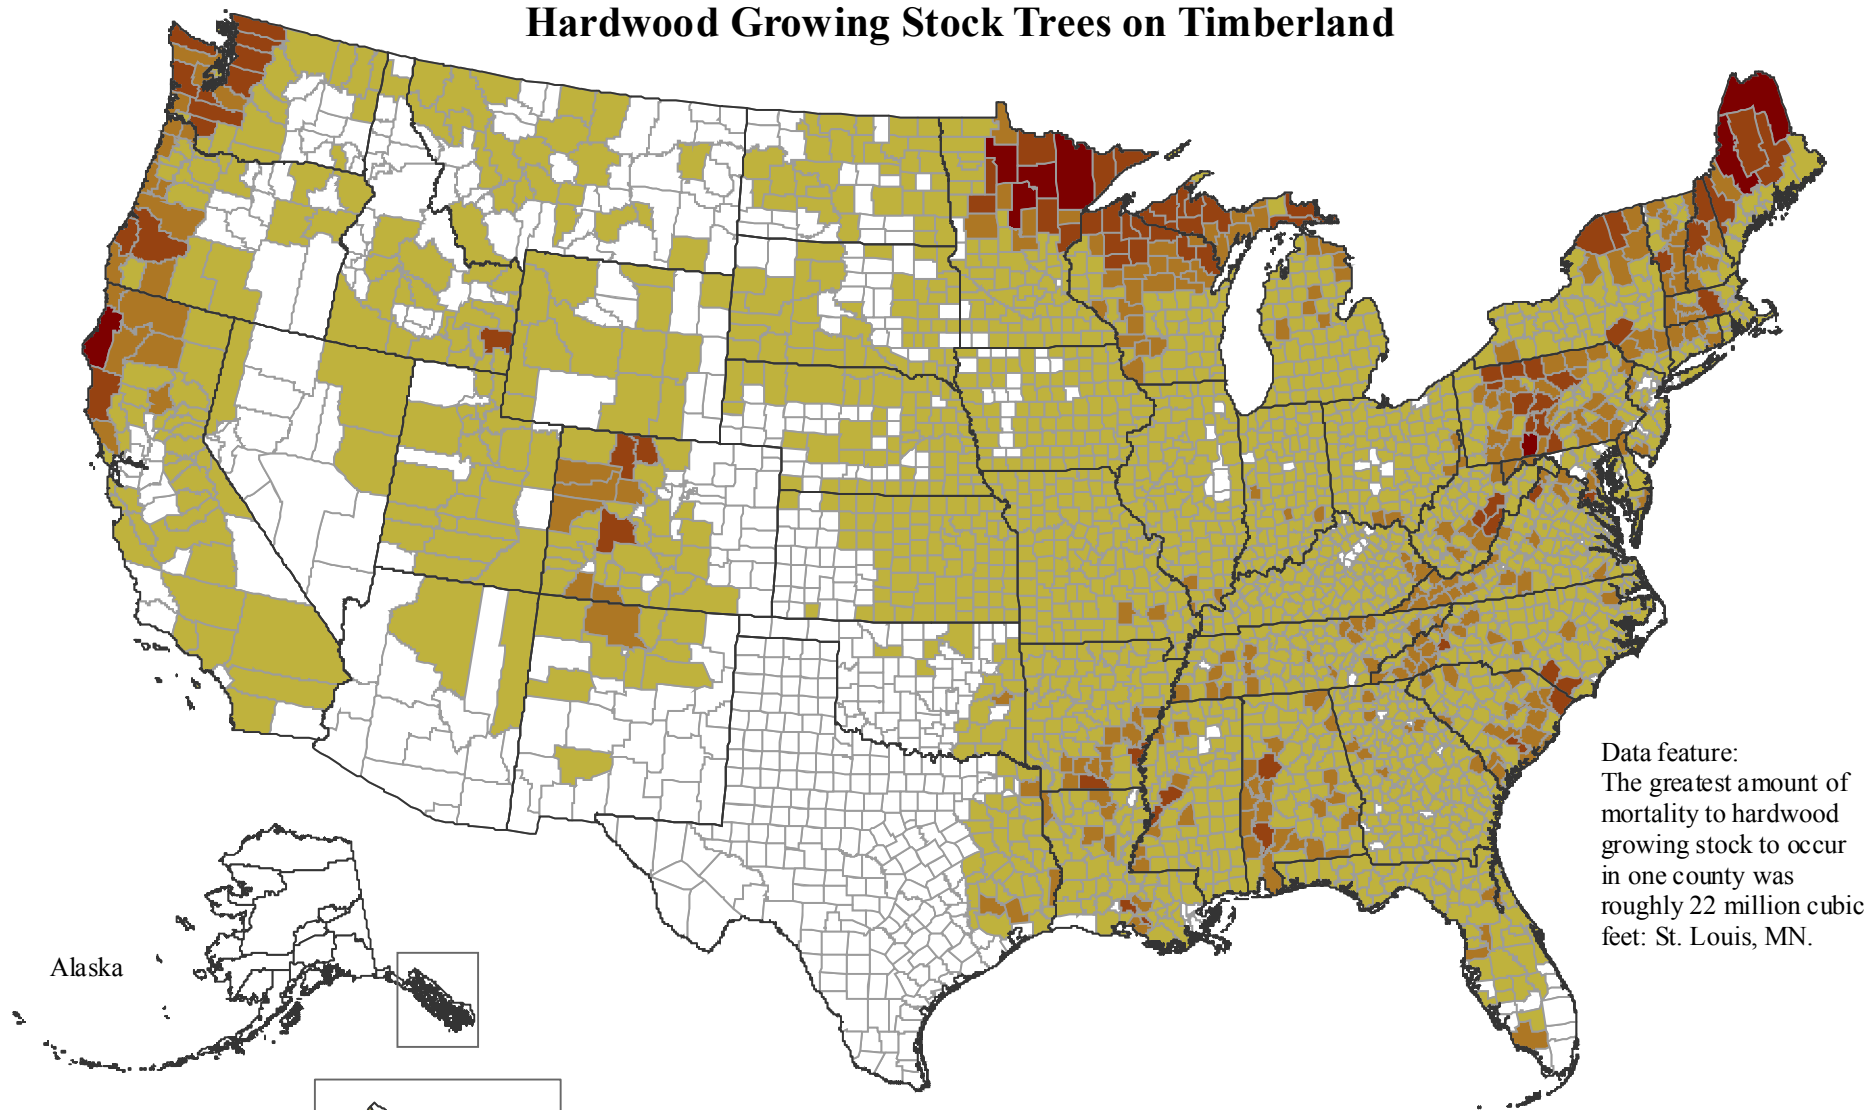

# Average Annual Mortality of Hardwood Growing Stock Trees on Timberland

Data feature:  
The greatest amount of mortality to hardwood growing stock to occur in one county was roughly 22 million cubic feet: St. Louis, MN.

Million cubic feet

Alaska

Hawaii

Alaska 'Panhandle'

USDA FOREST SERVICE  
Forest Inventory & Analysis

Sources: USDA Forest Service, 2002 RPA data and the National Atlas of the United States. For information visit: <http://www.fia.fs.fed.us/>.  
Produced September, 2006. Author: D. Kaisershot.