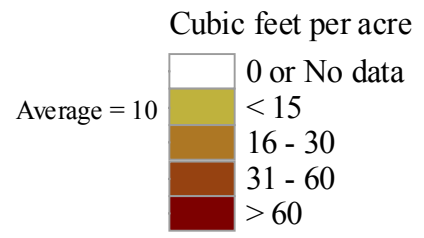

Average Annual Mortality of Growing Stock Trees per Acre of Timberland

Data feature:
The greatest amount of mortality to growing stock trees was over 180 cubic feet per acre: Cuming, NE.

Alaska

Sources: USDA Forest Service, 2002 RPA data and the National Atlas of the United States. For information visit: <http://www.fia.fs.fed.us/>. Produced September, 2006. Author: D. Kaisershot.