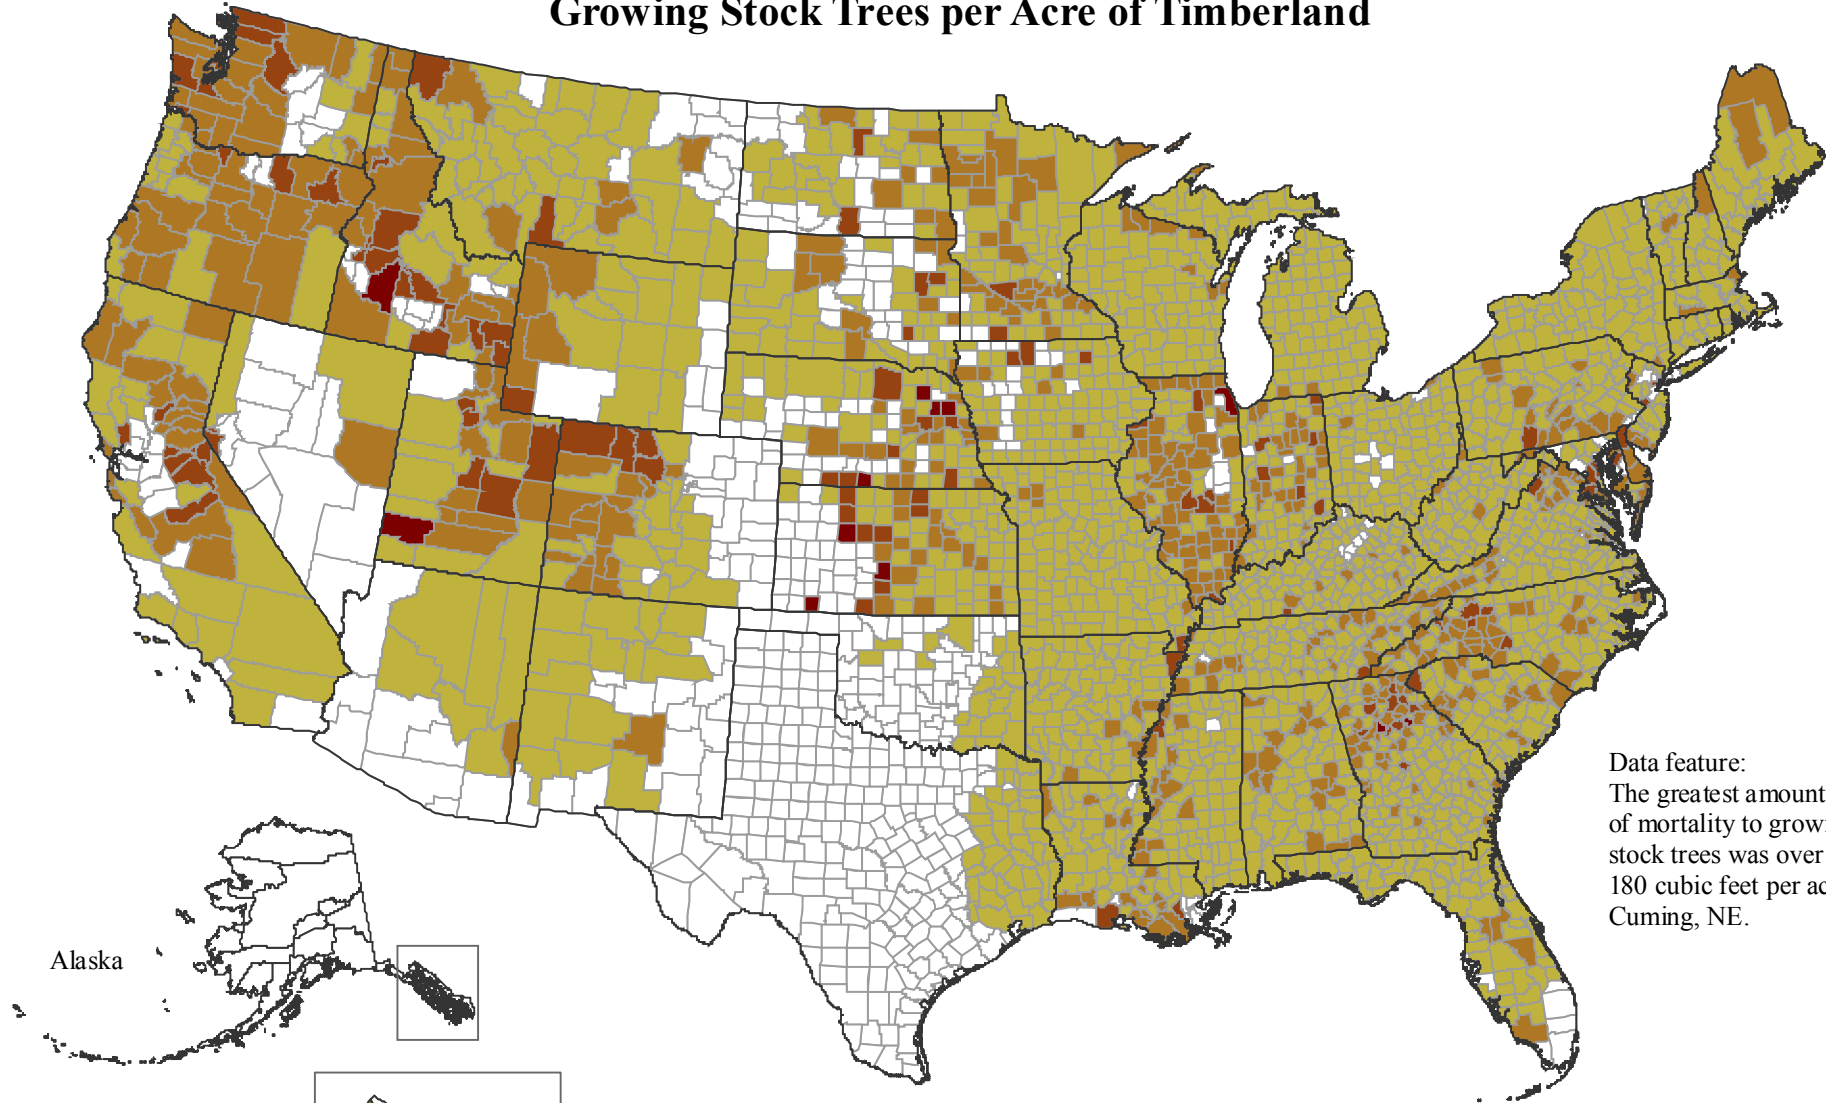

Average Annual Mortality of Growing Stock Trees per Acre of Timberland

Data feature:
The greatest amount of mortality to growing stock trees was over 180 cubic feet per acre: Cuming, NE.

Alaska

Sources: USDA Forest Service, 2002 RPA data and the National Atlas of the United States. For information visit: <http://www.fia.fs.fed.us/>. Produced September, 2006. Author: D. Kaisershot.