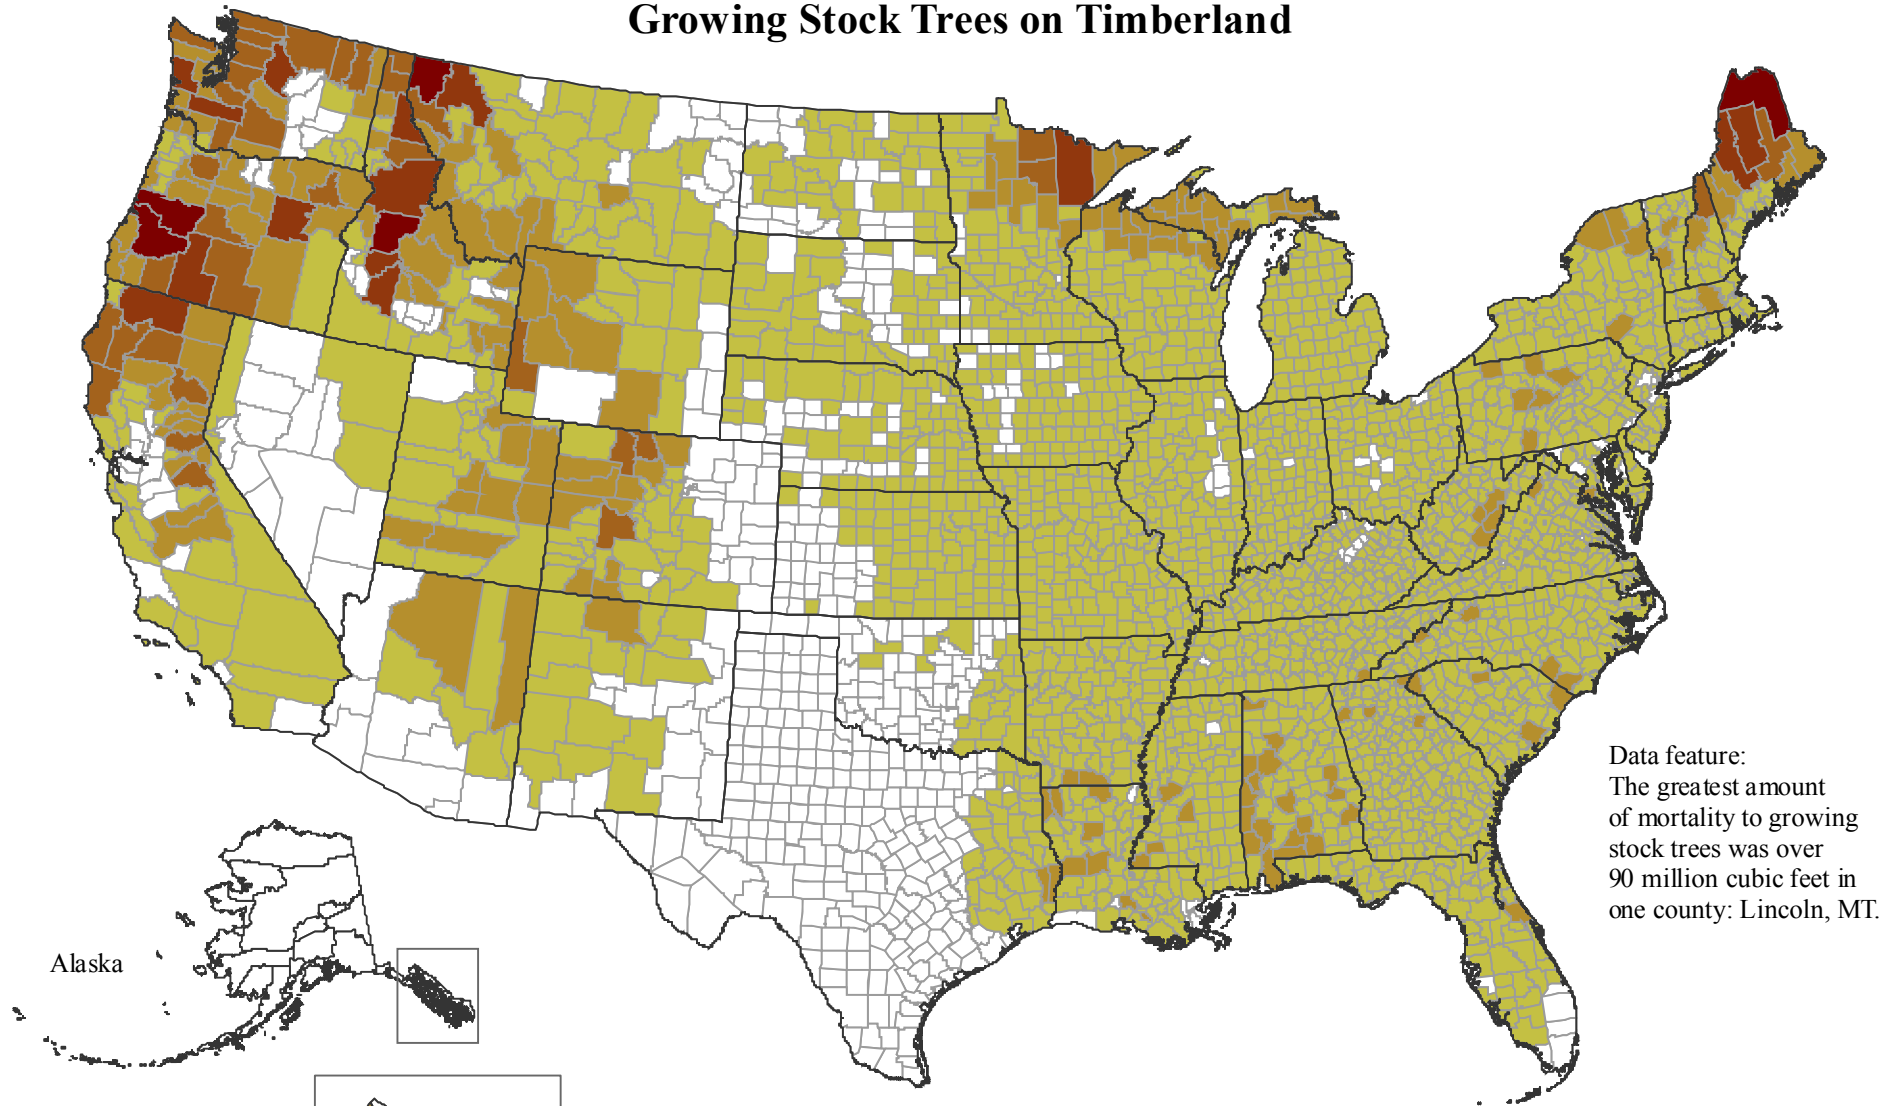

Average Annual Mortality of Growing Stock Trees on Timberland

Data feature:
The greatest amount of mortality to growing stock trees was over 90 million cubic feet in one county: Lincoln, MT.

Alaska