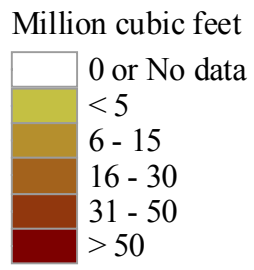

Average Annual Mortality of Growing Stock Trees on Timberland

Data feature:
The greatest amount of mortality to growing stock trees was over 90 million cubic feet in one county: Lincoln, MT.

Alaska