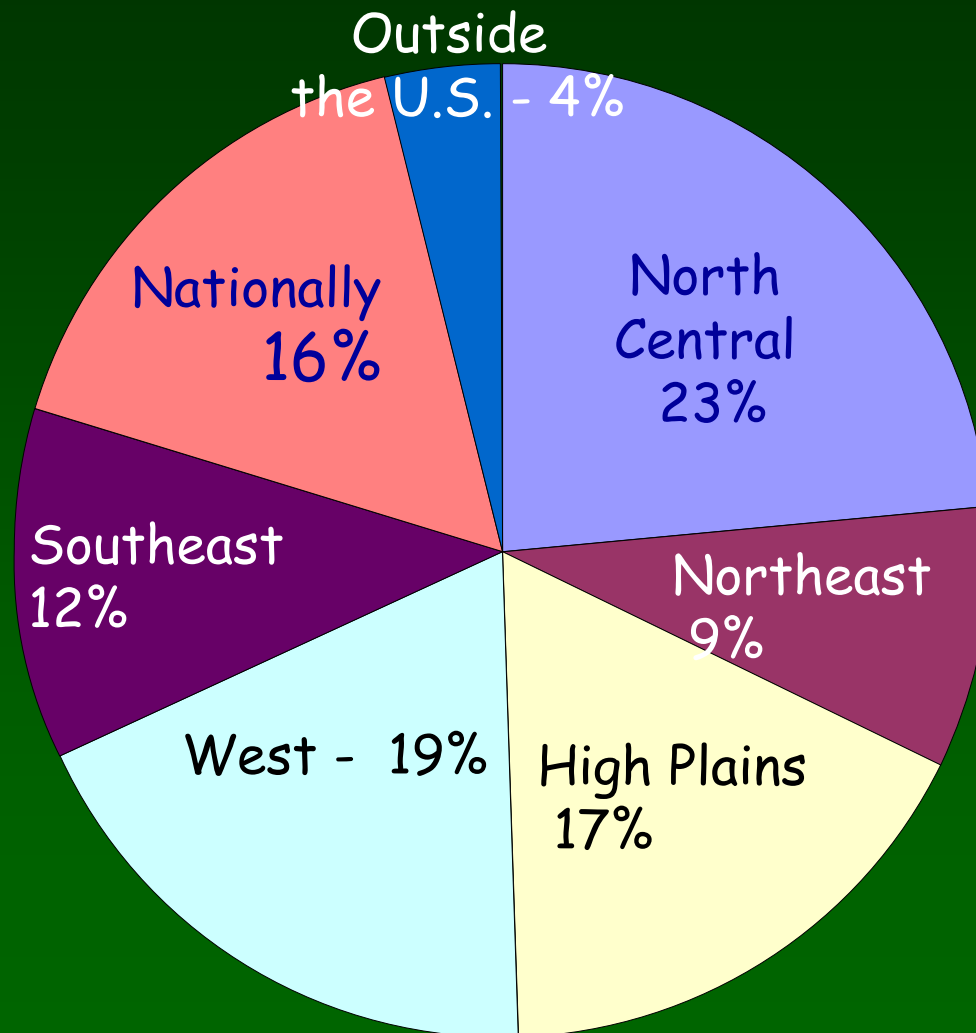

How do you plan to use information?

Where do participants work?

Clientele Attending Web Casts

Environmental Org.

Monthly...

- 100 attend live webcast

- 1000+ view archived webcast

Participants influence 134 producers annually