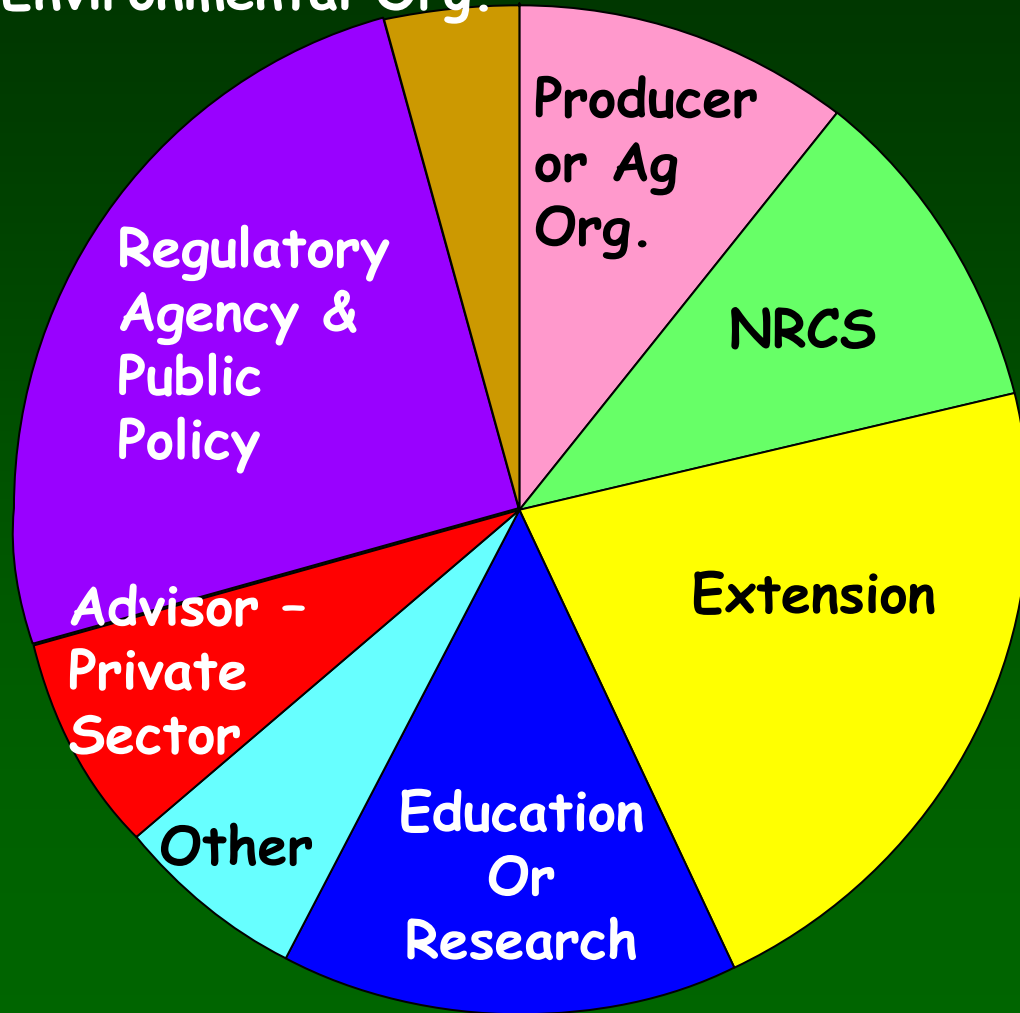

How do you plan to use information?

Where do participants work?

Clientele Attending Web Casts

Environmental Org.

Monthly...

- 100 attend live webcast

- 1000+ view archived webcast

Participants influence 134 producers annually

Livestock and Poultry Environmental Learning Center