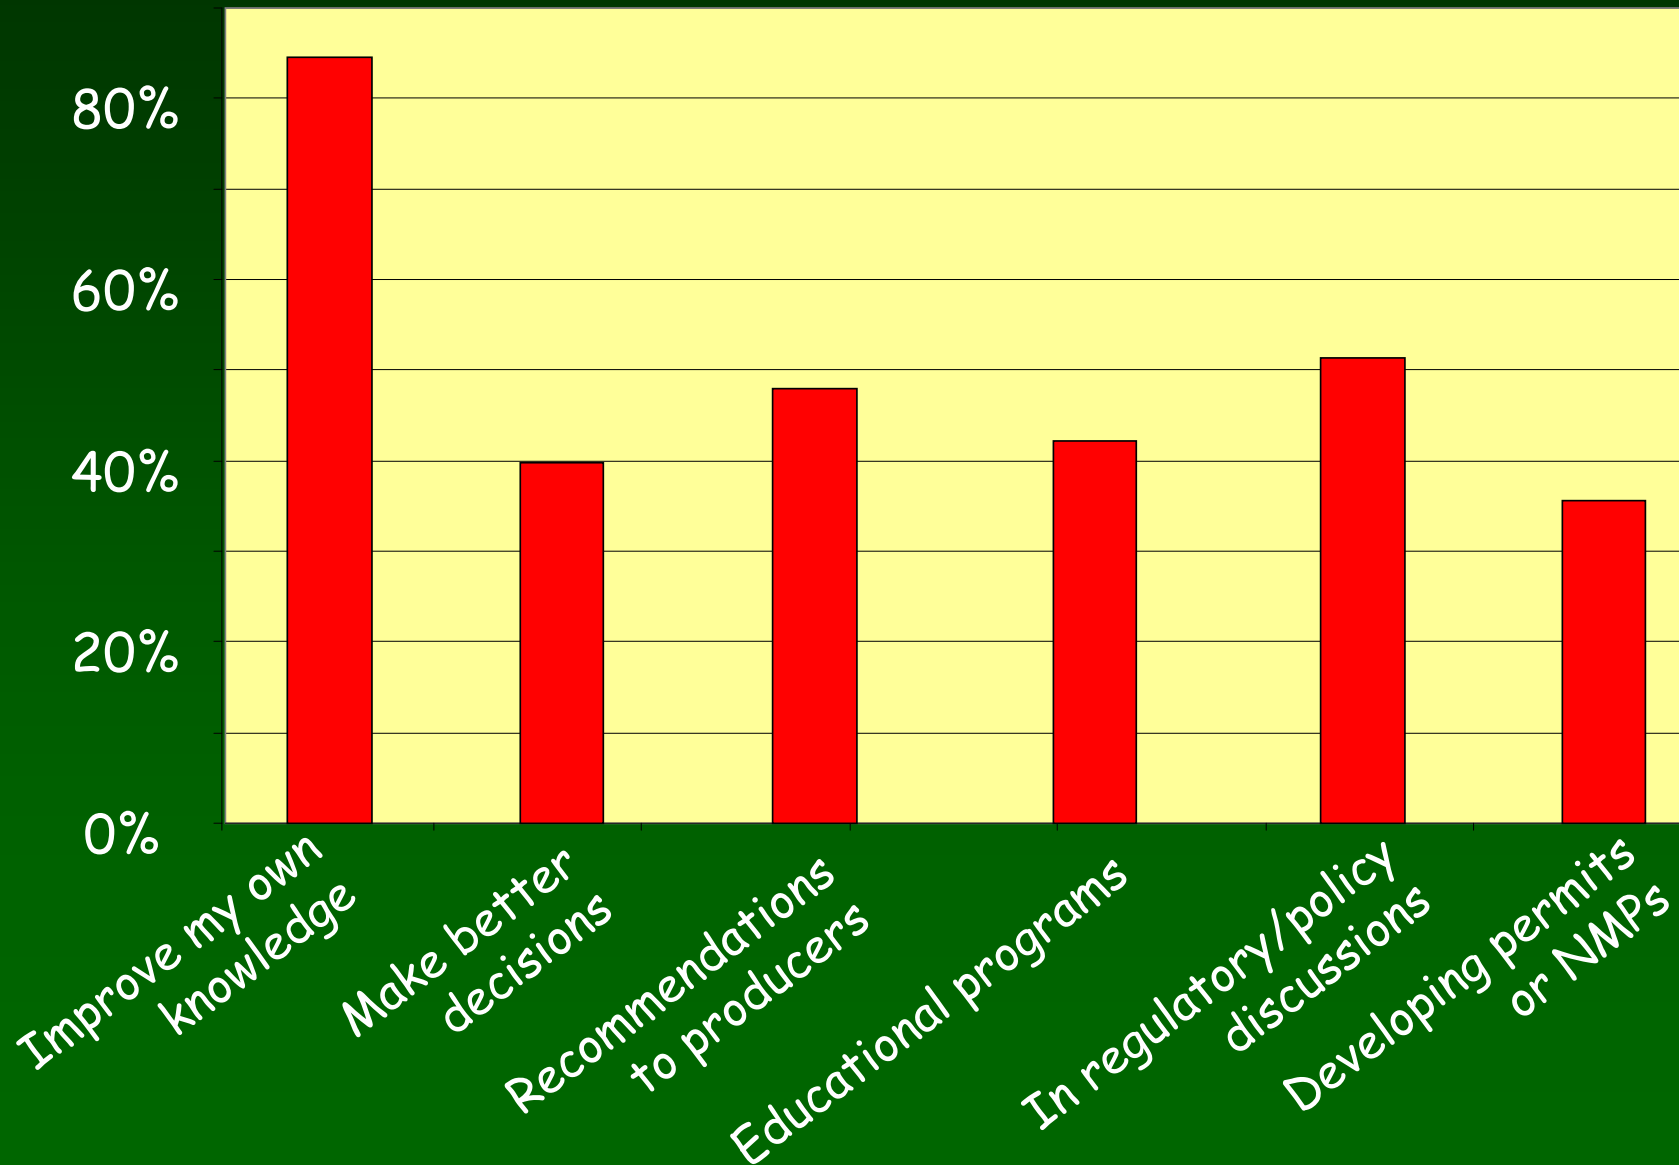

What Is Value of Webcasts? Ability to...

- Capture knowledge of national experts
- Provide concise educational package
- Ability to connect clientele to the "Expert"

What Are Limitations of Webcasts?

- Limited depth of educational information
- Not easily transportable
- Limited interaction between clientele and "Expert"

How do you plan to use information?

Where do participants work?

Clientele Attending Web Casts

Environmental Org.

Monthly...

- 100 attend live webcast

- 1000+ view archived webcast

Participants influence 134 producers annually