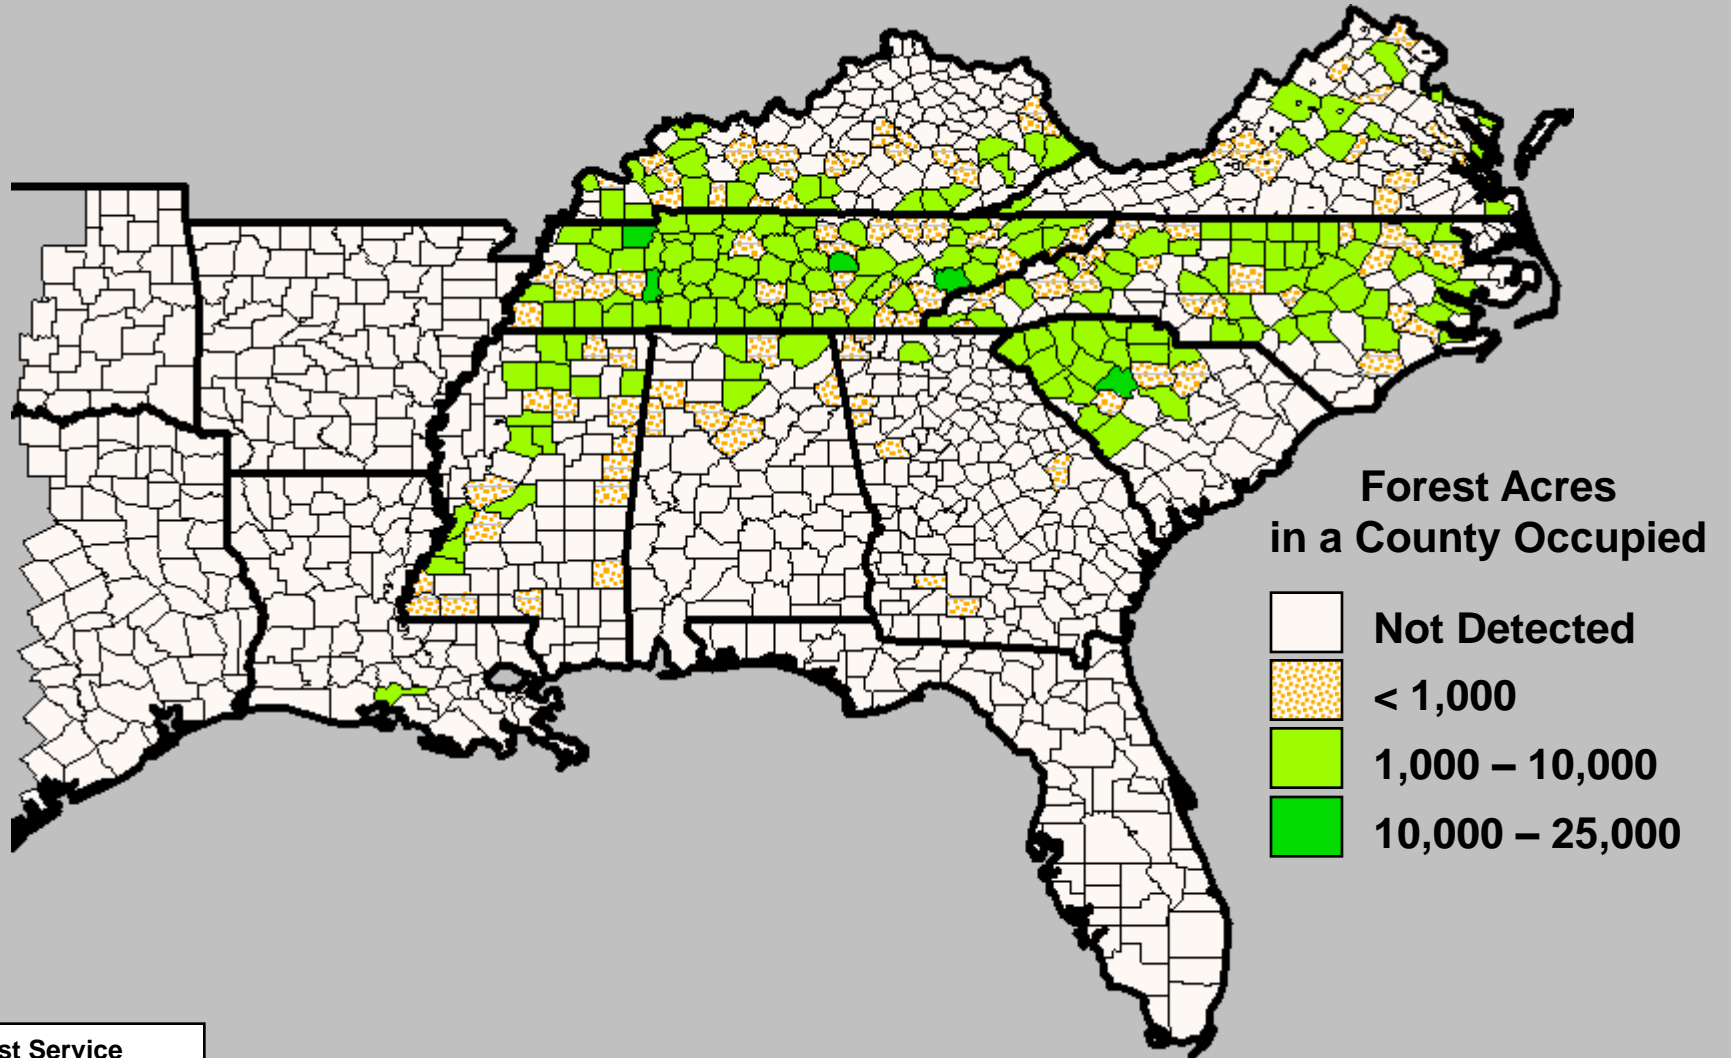

Japanese Honeysuckle

Lonicera japonica

USDA Forest Service
SRS FIA database March 2008
Miller and Chambliss, Auburn

Kudzu

Pueraria montana

Nonnative Vincas, Periwinkles

Vinca minor and *V. major*

Nonnative Wisterias

Wisteria sinensis and *W. floribunda*

Giant Reed

Arundo donax

Tall Fescue

Lolium arundinaceum
or *Schedonorus phoenix*

Cogongrass

Imperata cylindrica

USDA Forest Service
SRS FIA database March 2008
Miller and Chambliss, Auburn

Nepalese Browntop, *Microstegium*

Microstegium vimineum

Chinese Silvergrass, *Miscanthus*

Miscanthus sinensis

Bamboos

Phyllostachys and *Bambusa* spp.

Japanese Climbing Fern

Lygodium japonicum