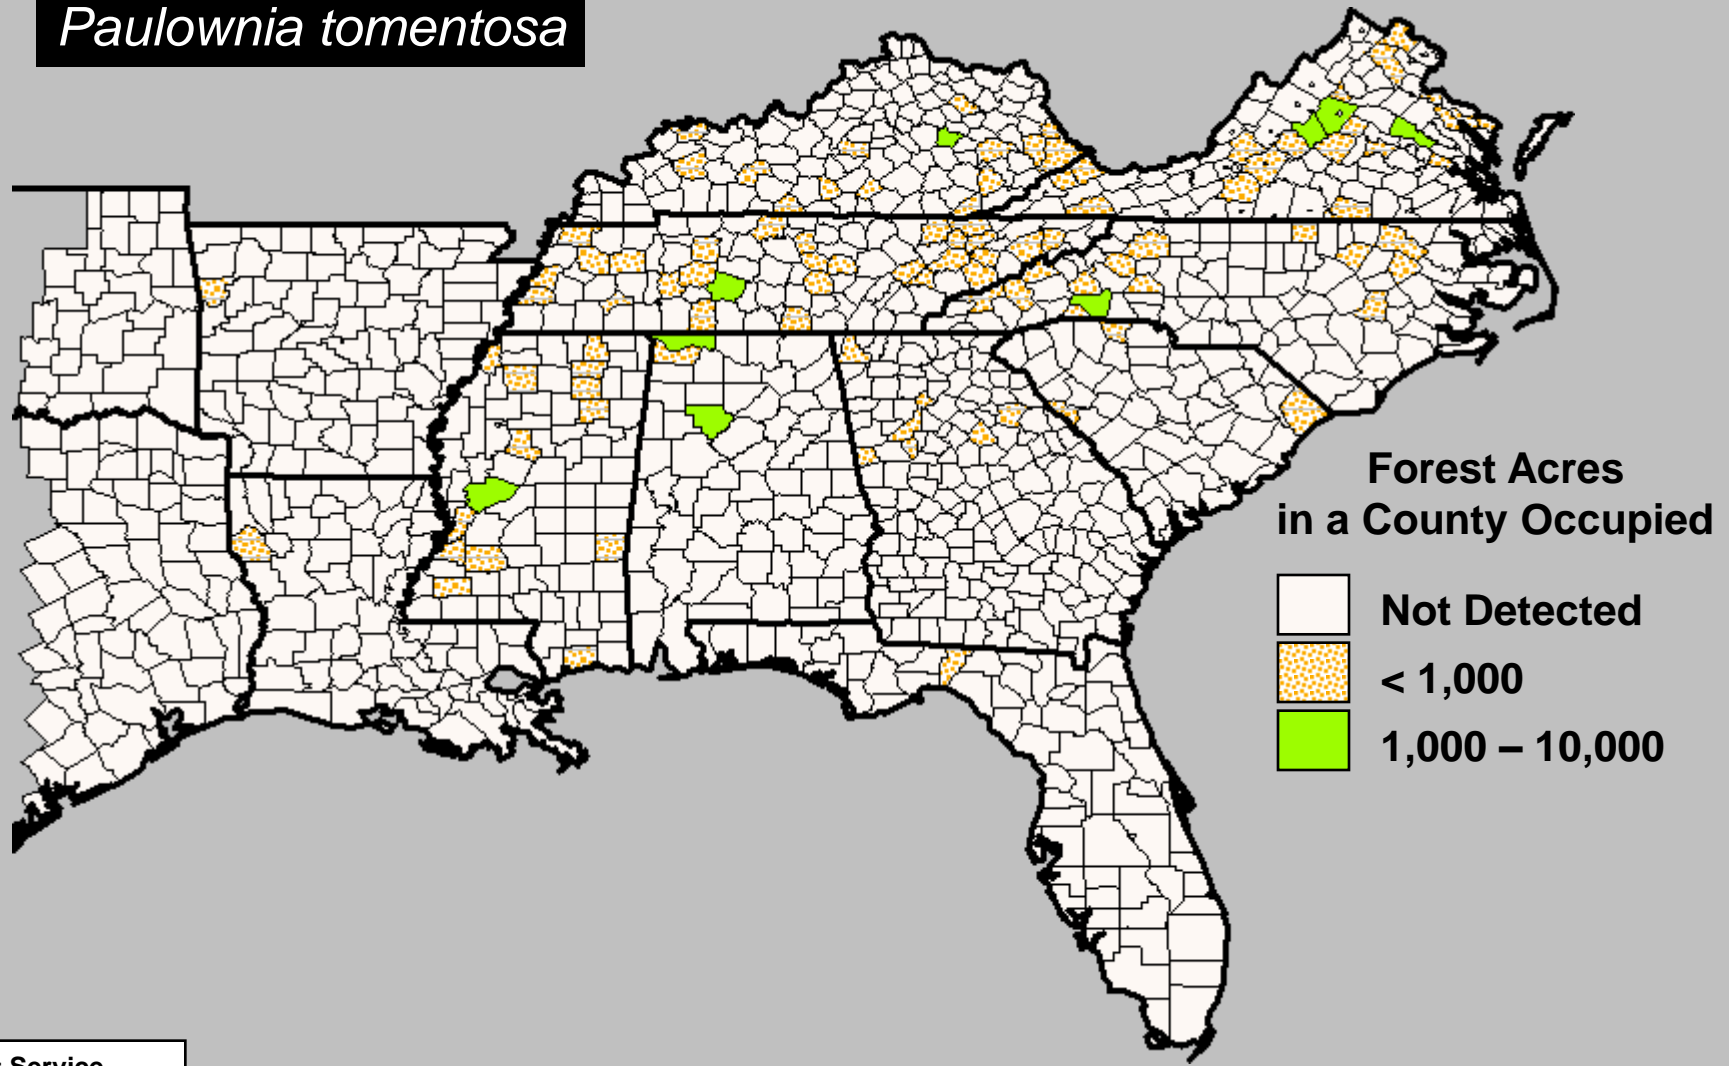

Tree-of-Heaven, *Ailanthus*

Ailanthus altissima

Silktree, Mimosa

Albizia julibrissin

Princesstree

Paulownia tomentosa

USDA Forest Service
SRS FIA database March 2008
Miller and Chambliss, Auburn

Chinaberrytree

Melia azedarach

Tallowtree, Popcorn tree

Triadica sebifera

USDA Forest Service
SRS FIA database March 2008
Miller and Chambliss, Auburn

Invasive *Elaeagnus* (*Elaeagnus* spp.)

Autumn olive, Silverthorn, and Russian olive