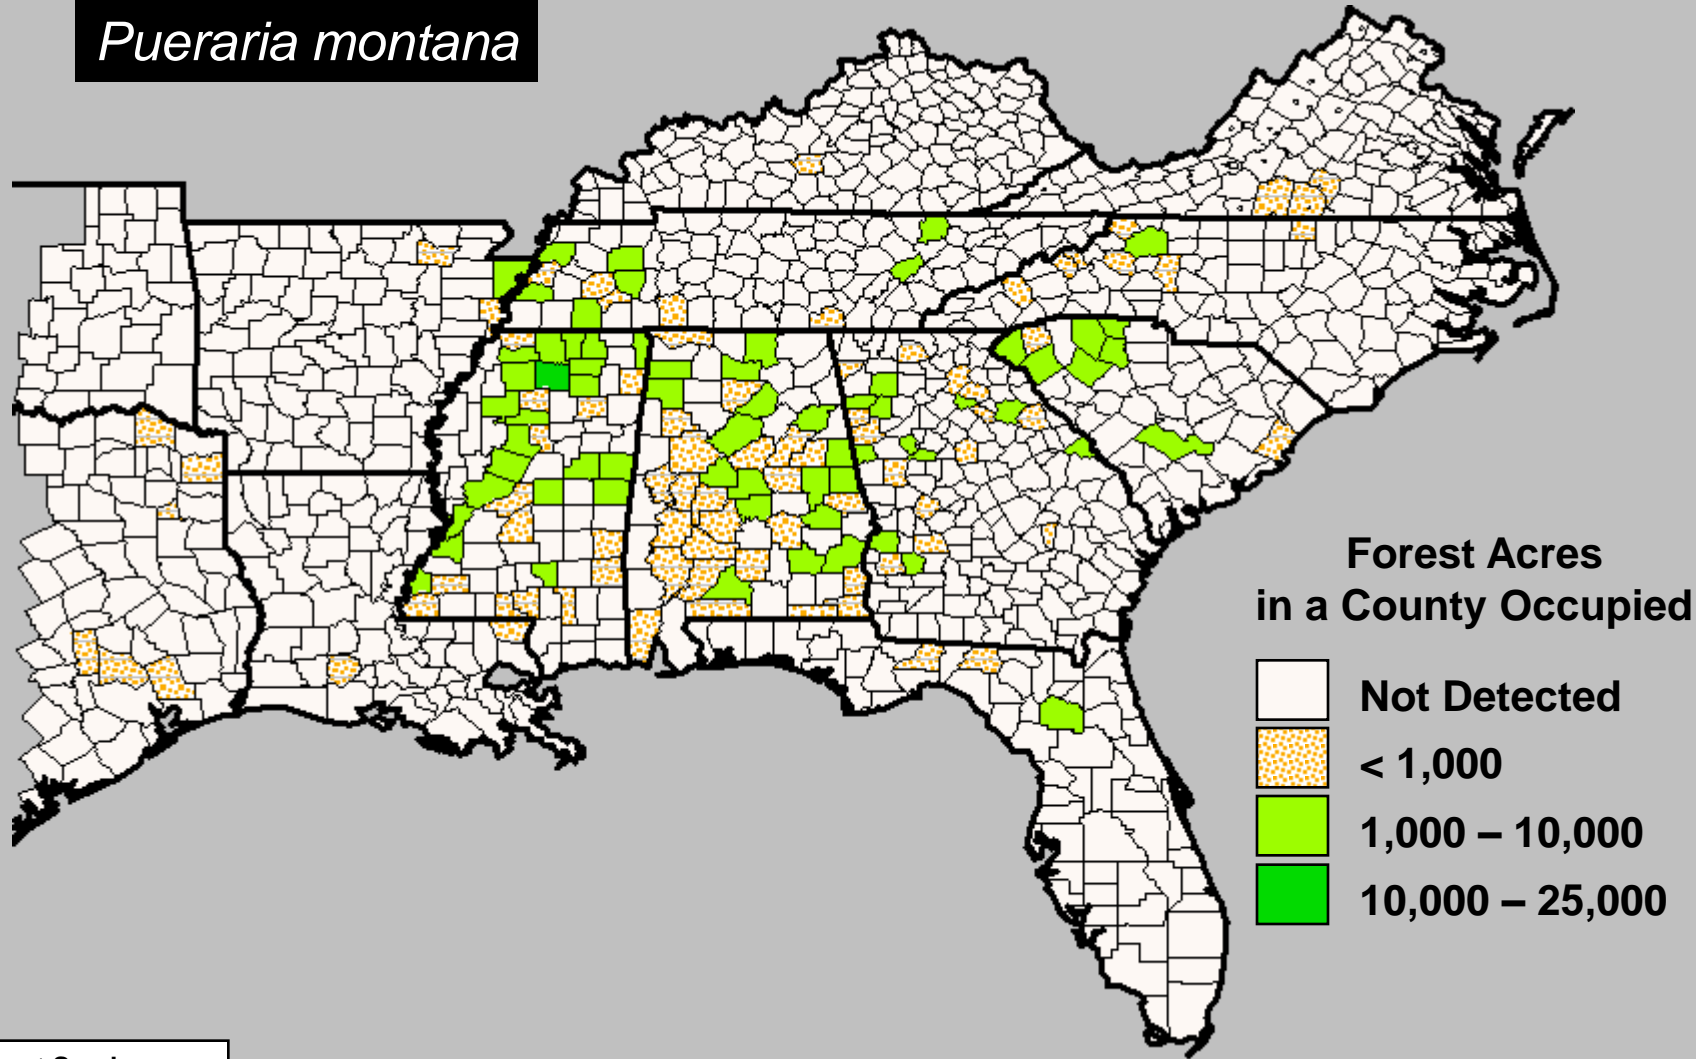

Oriental Bittersweet

Celastrus orbiculatus

Nonnative Climbing Yams

Dioscorea spp.

Winter Creeper

Euonymus fortunei

English Ivy

Hedera helix

Japanese Honeysuckle

Lonicera japonica

USDA Forest Service
SRS FIA database March 2008
Miller and Chambliss, Auburn

Kudzu

Pueraria montana

Nonnative Vincas, Periwinkles

Vinca minor and *V. major*

Nonnative Wisterias