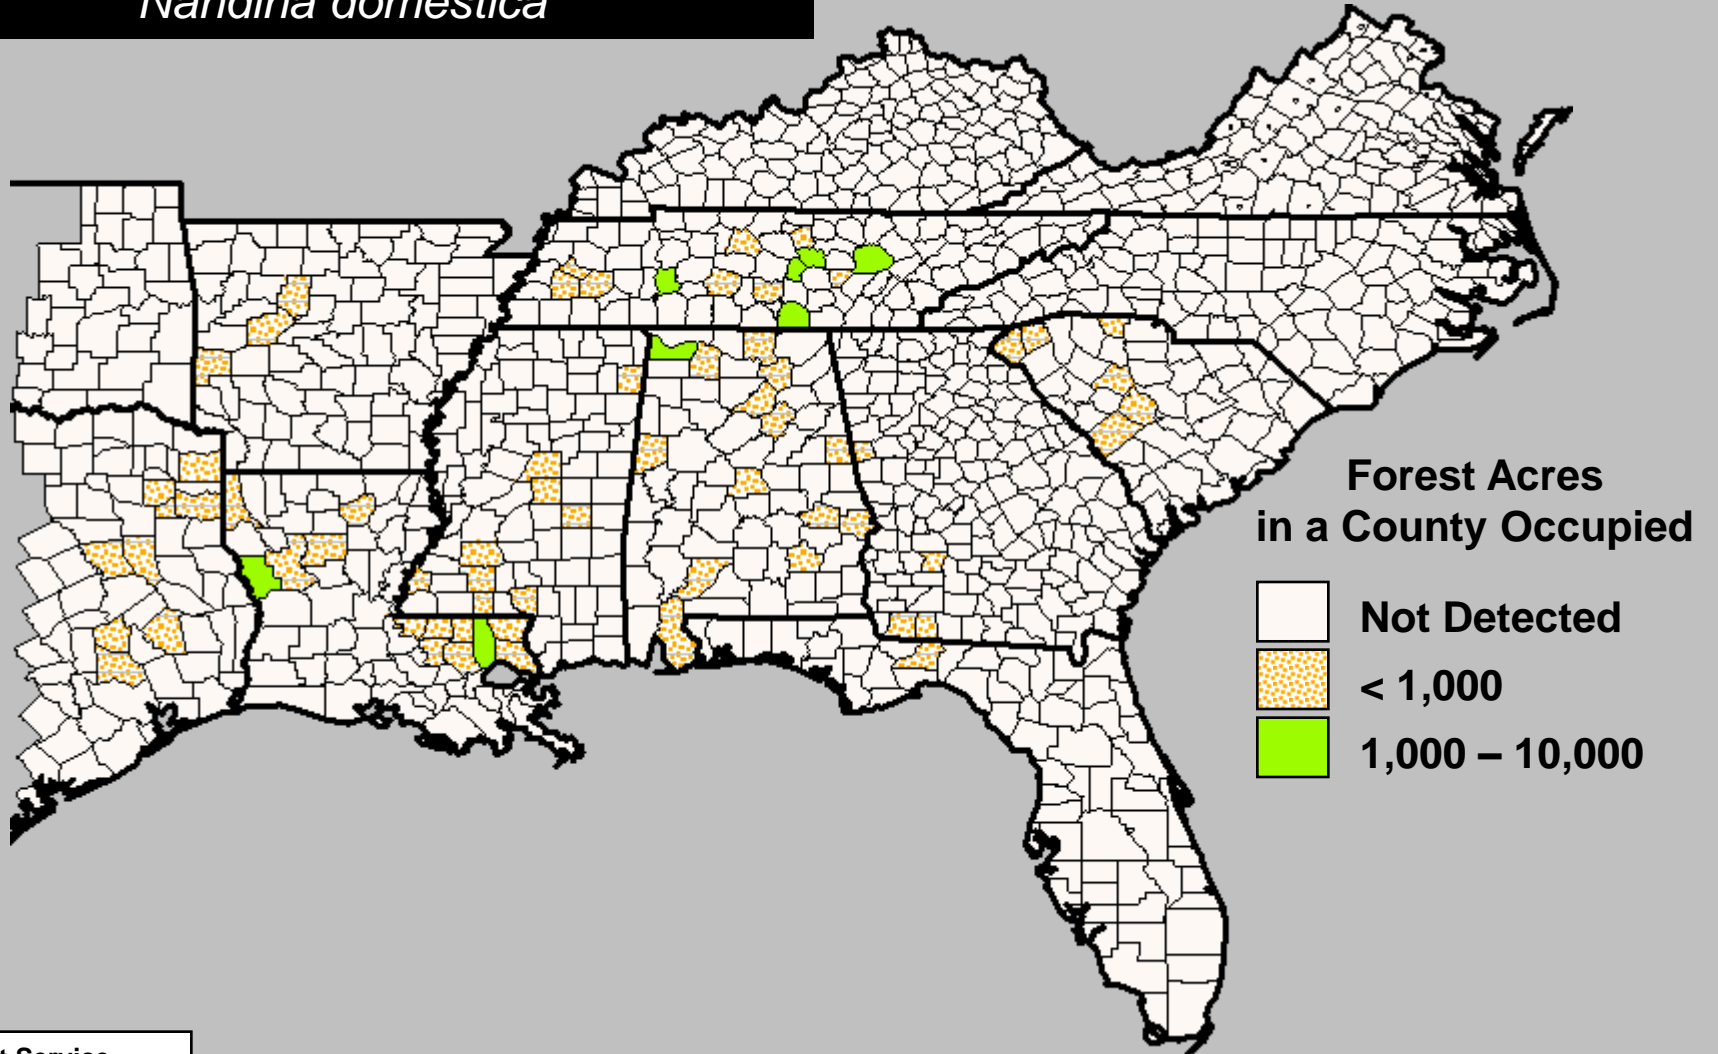

Melia azedarach

Tallowtree, Popcorn tree

Triadica sebifera

USDA Forest Service
SRS FIA database March 2008
Miller and Chambliss, Auburn

Invasive *Elaeagnus* (*Elaeagnus* spp.)

Autumn olive, Silverthorn, and Russian olive

All Invasive Privets

Ligustrum spp.

Bush Honeysuckles

Lonicera spp.

Sacred Bamboo, *Nandina*

Nandina domestica

Nonnative Roses

Rosa spp.

Oriental Bittersweet

Celastrus orbiculatus

Nonnative Climbing Yams

Dioscorea spp.

Winter Creeper

Euonymus fortunei

English Ivy

Hedera helix