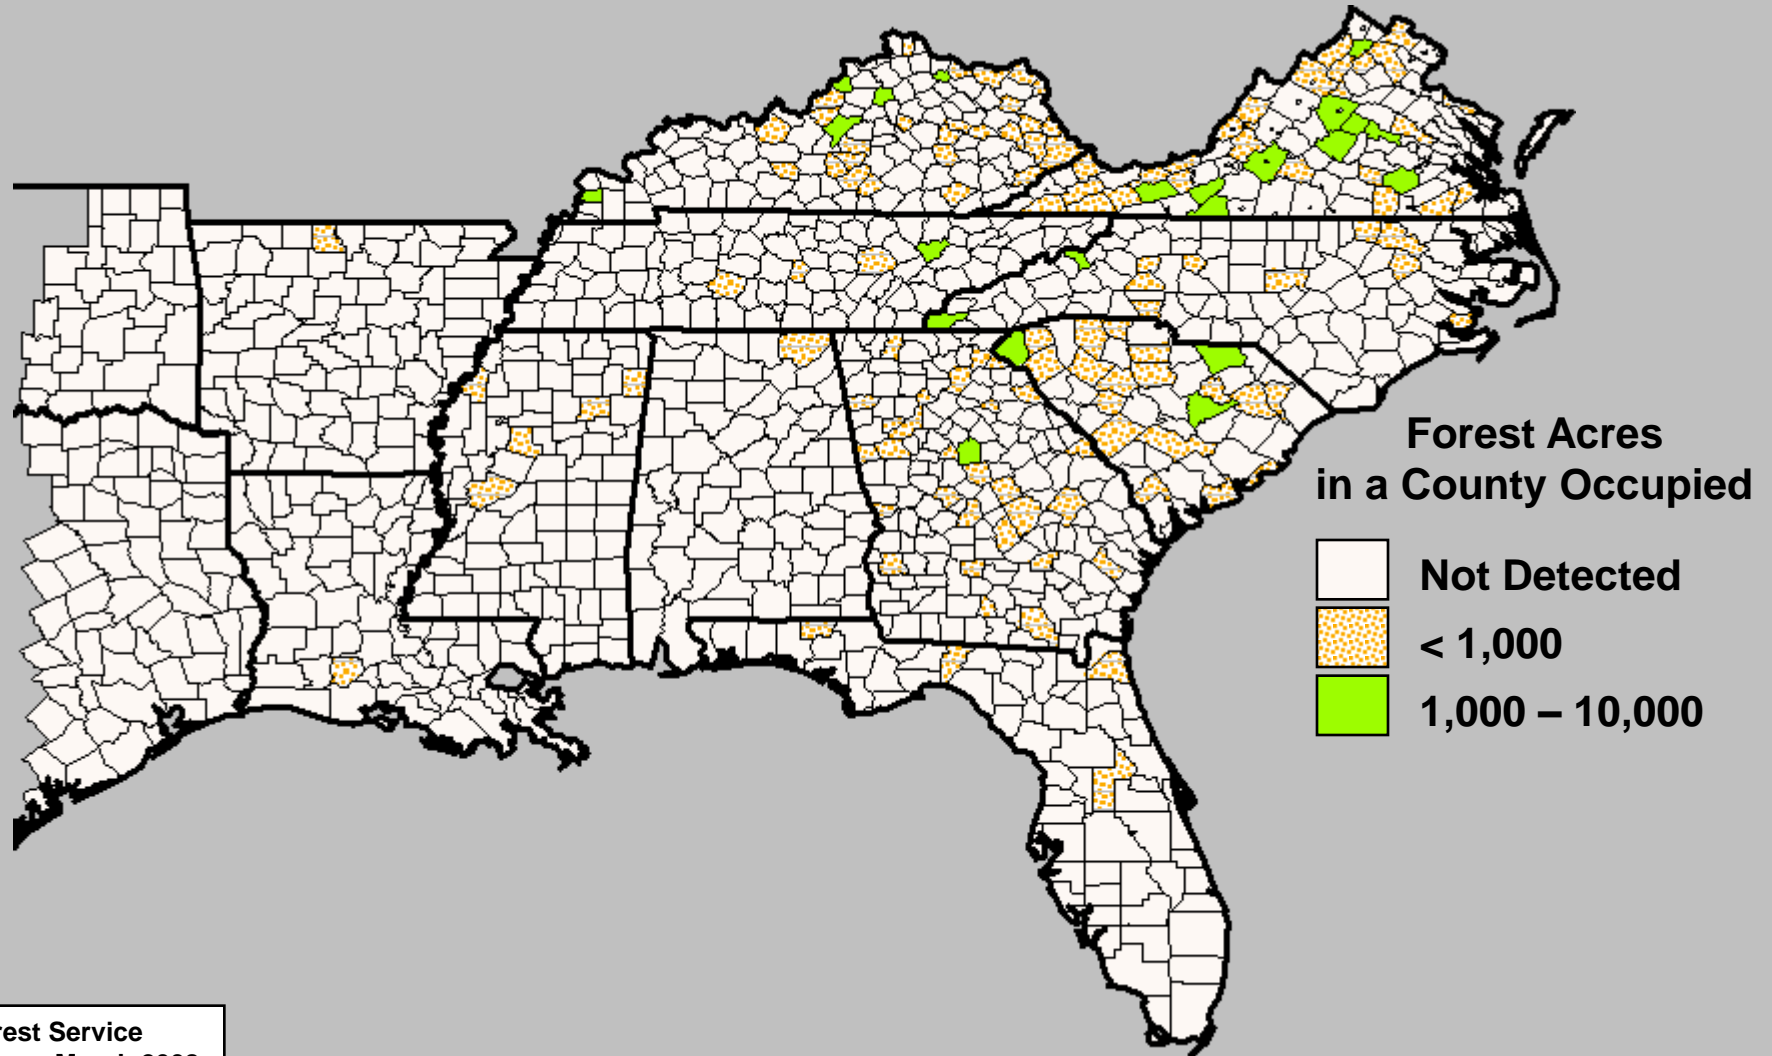

Melia azedarach

Tallowtree, Popcorn tree

Triadica sebifera

USDA Forest Service
SRS FIA database March 2008
Miller and Chambliss, Auburn

Invasive *Elaeagnus* (*Elaeagnus* spp.)

Autumn olive, Silverthorn, and Russian olive