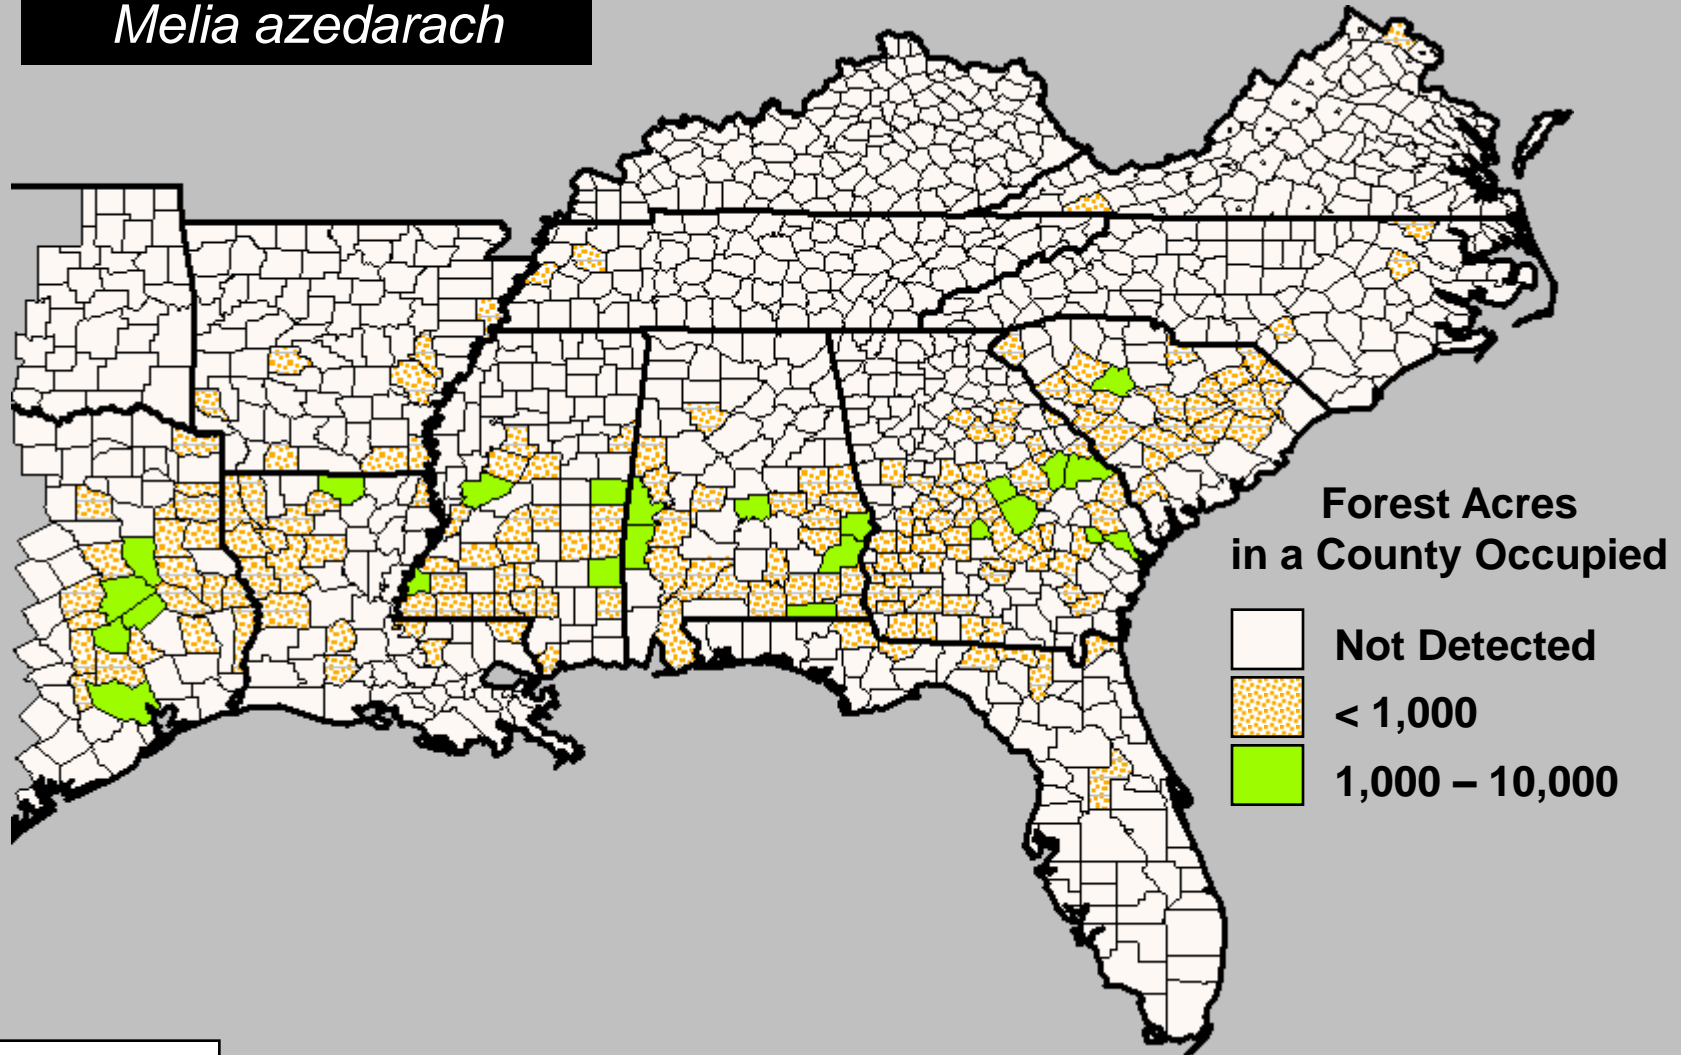

Tree-of-Heaven, *Ailanthus*

Ailanthus altissima

Silktree, Mimosa

Albizia julibrissin

Princesstree

Paulownia tomentosa

USDA Forest Service
SRS FIA database March 2008
Miller and Chambliss, Auburn

Chinaberrytree

Melia azedarach

Tallowtree, Popcorn tree

Triadica sebifera

USDA Forest Service
SRS FIA database March 2008
Miller and Chambliss, Auburn

Invasive *Elaeagnus* (*Elaeagnus* spp.)

Autumn olive, Silverthorn, and Russian olive