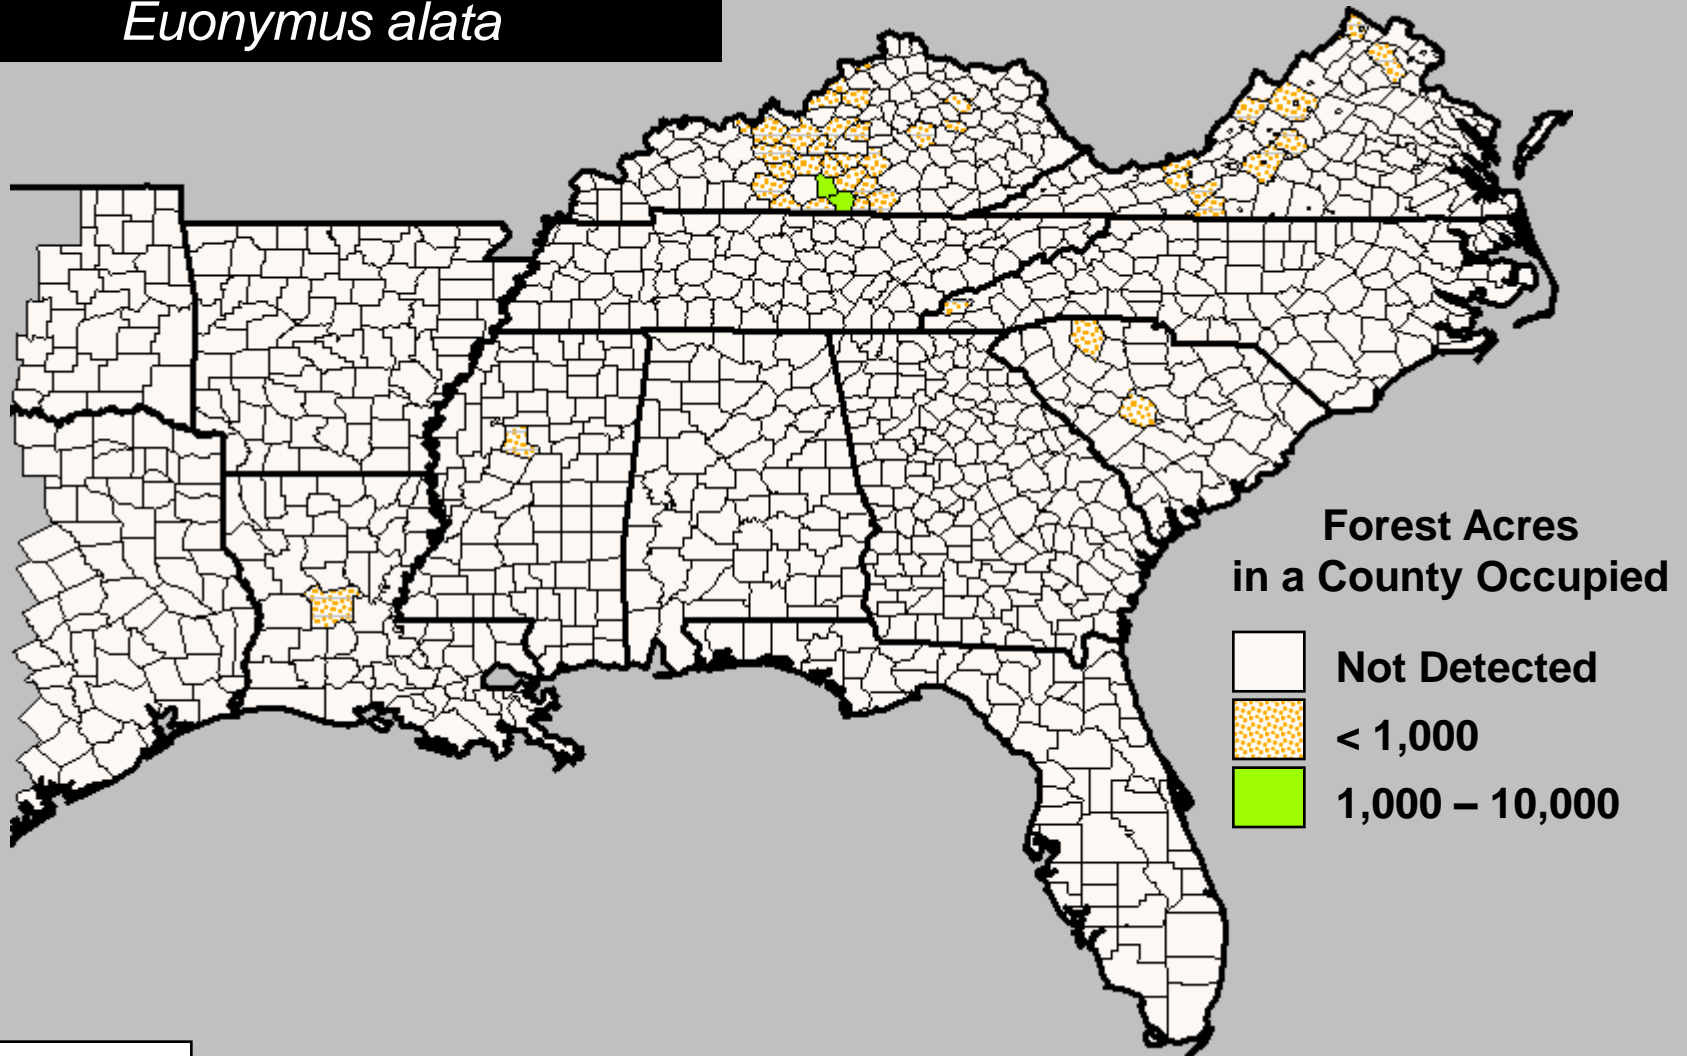

Tree-of-Heaven, *Ailanthus*

Ailanthus altissima

Silktree, Mimosa

Albizia julibrissin

Princesstree

Paulownia tomentosa

USDA Forest Service
SRS FIA database March 2008
Miller and Chambliss, Auburn

Chinaberrytree

Melia azedarach

Tallowtree, Popcorn tree

Triadica sebifera

USDA Forest Service
SRS FIA database March 2008
Miller and Chambliss, Auburn

Invasive *Elaeagnus* (*Elaeagnus* spp.)

Autumn olive, Silverthorn, and Russian olive

Winged Burning Bush

Euonymus alata

Chinese and European Privets

Ligustrum sinense and *L. vulgare*

USDA Forest Service
SRS FIA database March 2008
Miller and Chambliss, Auburn

Glossy and Japanese Privets

Ligustrum lucidum and *L. japonicum*