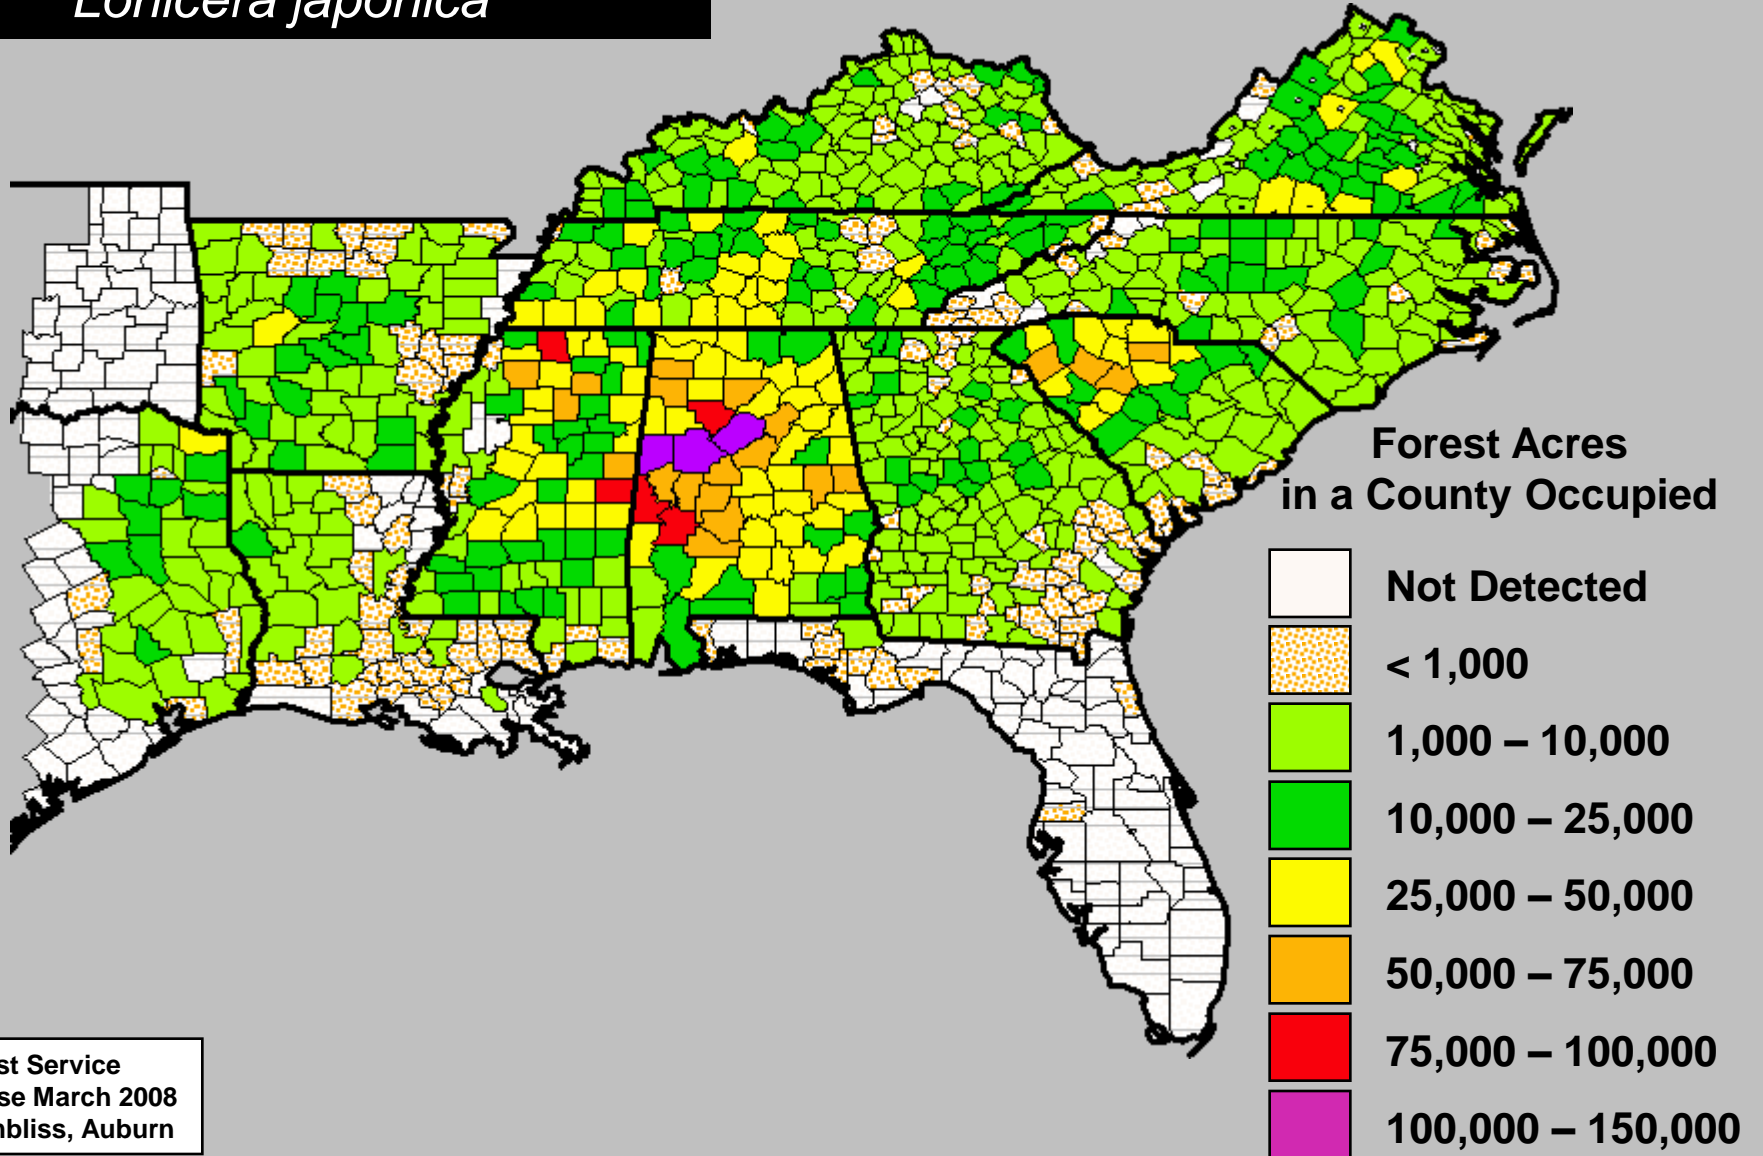

Oriental Bittersweet

Celastrus orbiculatus

Nonnative Climbing Yams

Dioscorea spp.

Winter Creeper

Euonymus fortunei

English Ivy

Hedera helix

Japanese Honeysuckle

Lonicera japonica

USDA Forest Service
SRS FIA database March 2008
Miller and Chambliss, Auburn

Kudzu

Pueraria montana

Nonnative Vincas, Periwinkles

Vinca minor and *V. major*

Nonnative Wisterias