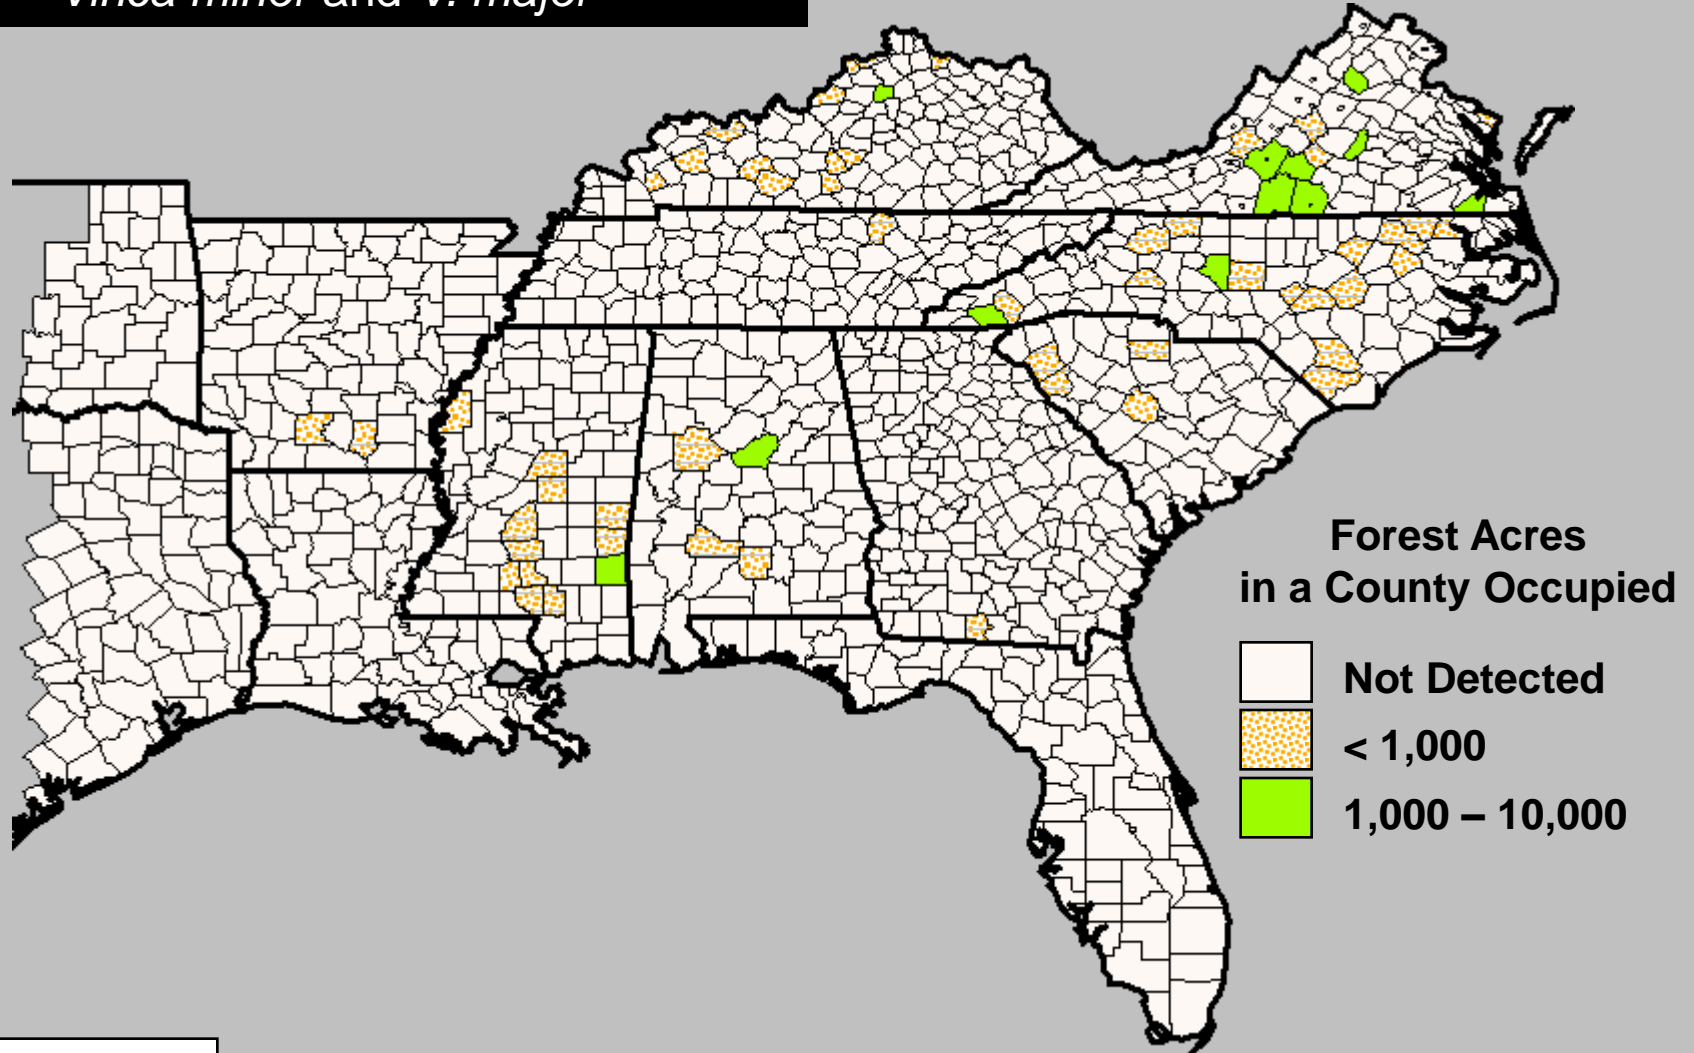

Oriental Bittersweet

Celastrus orbiculatus

Nonnative Climbing Yams

Dioscorea spp.

Winter Creeper

Euonymus fortunei

English Ivy

Hedera helix

Japanese Honeysuckle

Lonicera japonica

USDA Forest Service
SRS FIA database March 2008
Miller and Chambliss, Auburn

Kudzu

Pueraria montana

Nonnative Vincas, Periwinkles

Vinca minor and *V. major*

Nonnative Wisterias