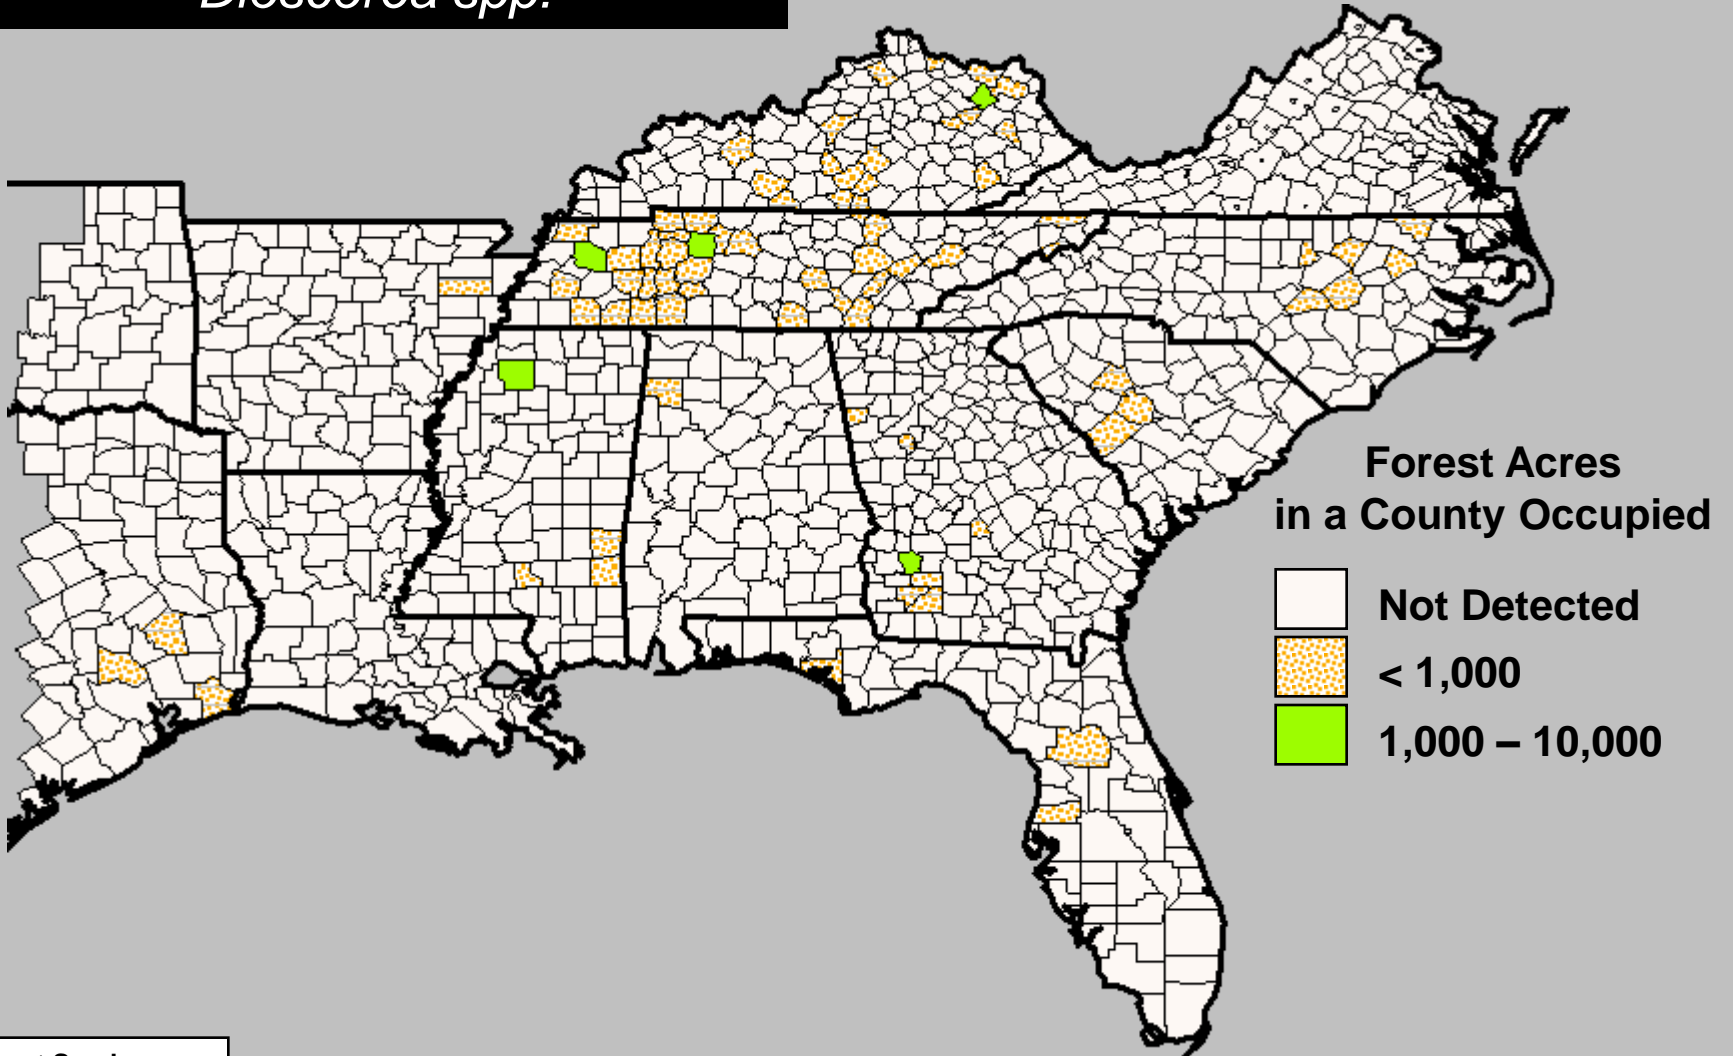

Melia azedarach

Tallowtree, Popcorn tree

Triadica sebifera

USDA Forest Service
SRS FIA database March 2008
Miller and Chambliss, Auburn

Invasive *Elaeagnus* (*Elaeagnus* spp.)

Autumn olive, Silverthorn, and Russian olive

Winged Burning Bush

Euonymus alata

Chinese and European Privets

Ligustrum sinense and *L. vulgare*

USDA Forest Service
SRS FIA database March 2008
Miller and Chambliss, Auburn

Glossy and Japanese Privets

Ligustrum lucidum and *L. japonicum*

All Invasive Privets

Ligustrum spp.

Bush Honeysuckles

Lonicera spp.

Sacred Bamboo, *Nandina*

Nandina domestica

Nonnative Roses

Rosa spp.

Oriental Bittersweet

Celastrus orbiculatus

Nonnative Climbing Yams

Dioscorea spp.

Winter Creeper

Euonymus fortunei

English Ivy

Hedera helix