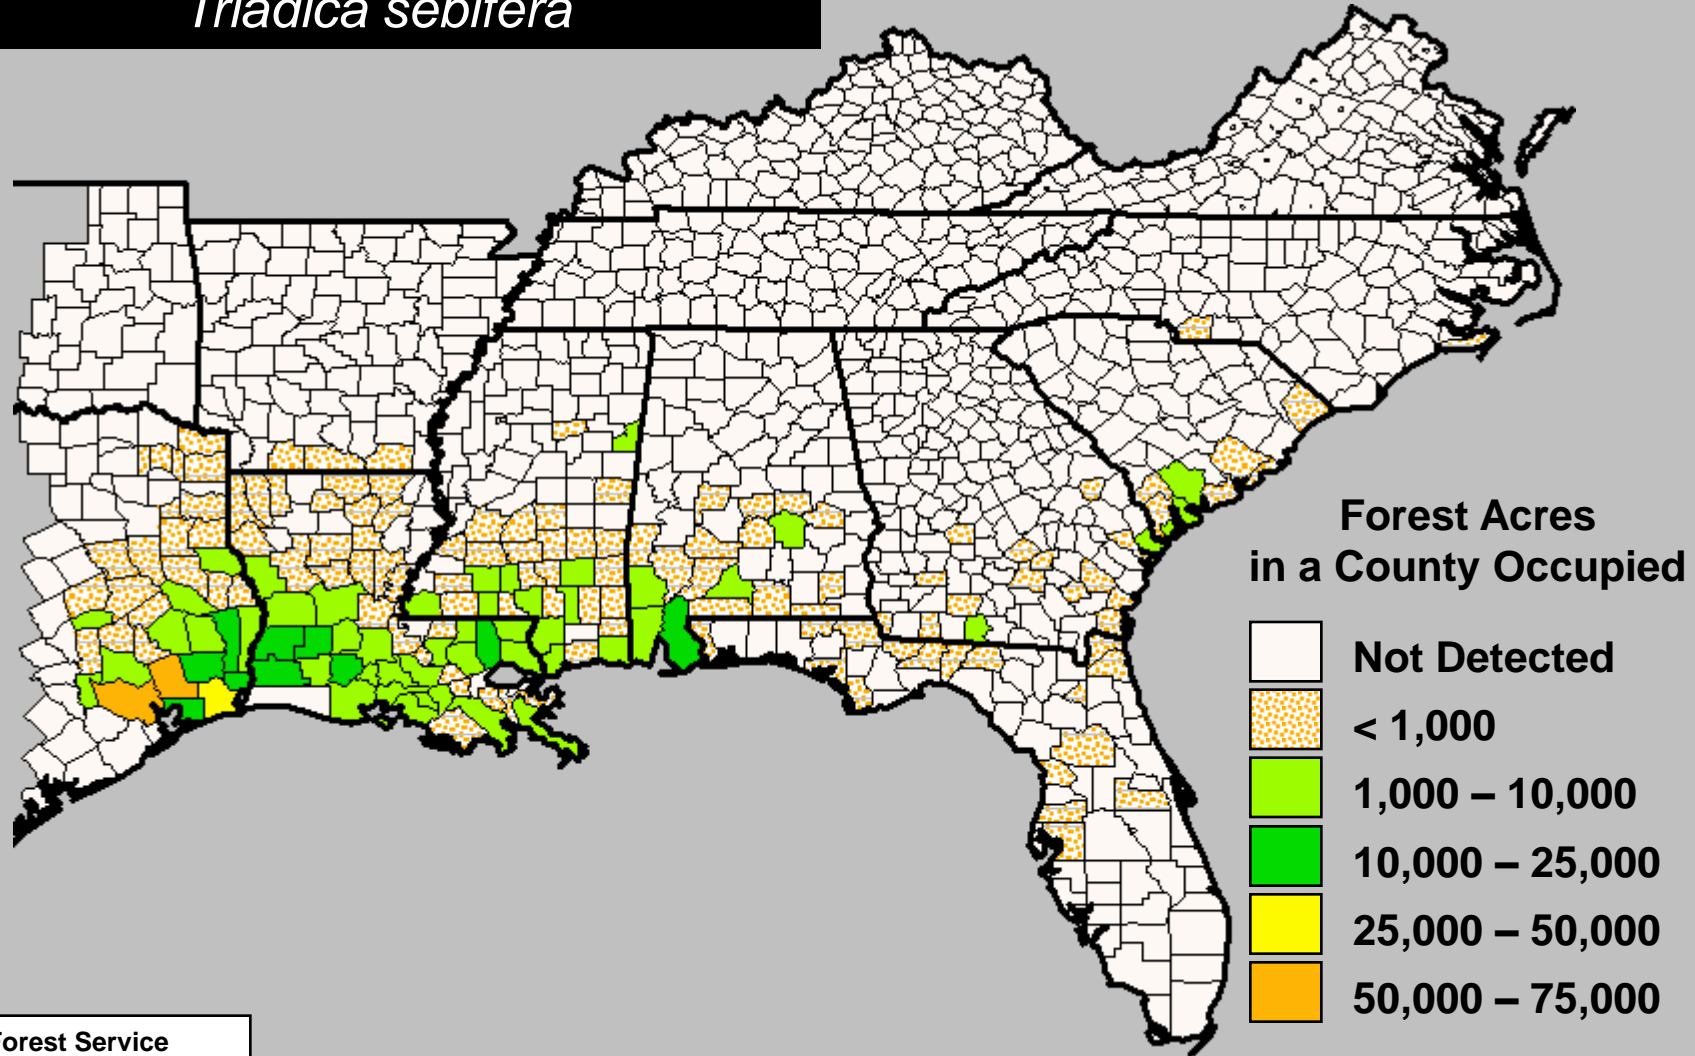

Tree-of-Heaven, *Ailanthus*

Ailanthus altissima

Silktree, Mimosa

Albizia julibrissin

Princesstree

Paulownia tomentosa

USDA Forest Service
SRS FIA database March 2008
Miller and Chambliss, Auburn

Chinaberrytree

Melia azedarach

Tallowtree, Popcorn tree

Triadica sebifera

USDA Forest Service
SRS FIA database March 2008
Miller and Chambliss, Auburn

Invasive *Elaeagnus* (*Elaeagnus* spp.)

Autumn olive, Silverthorn, and Russian olive