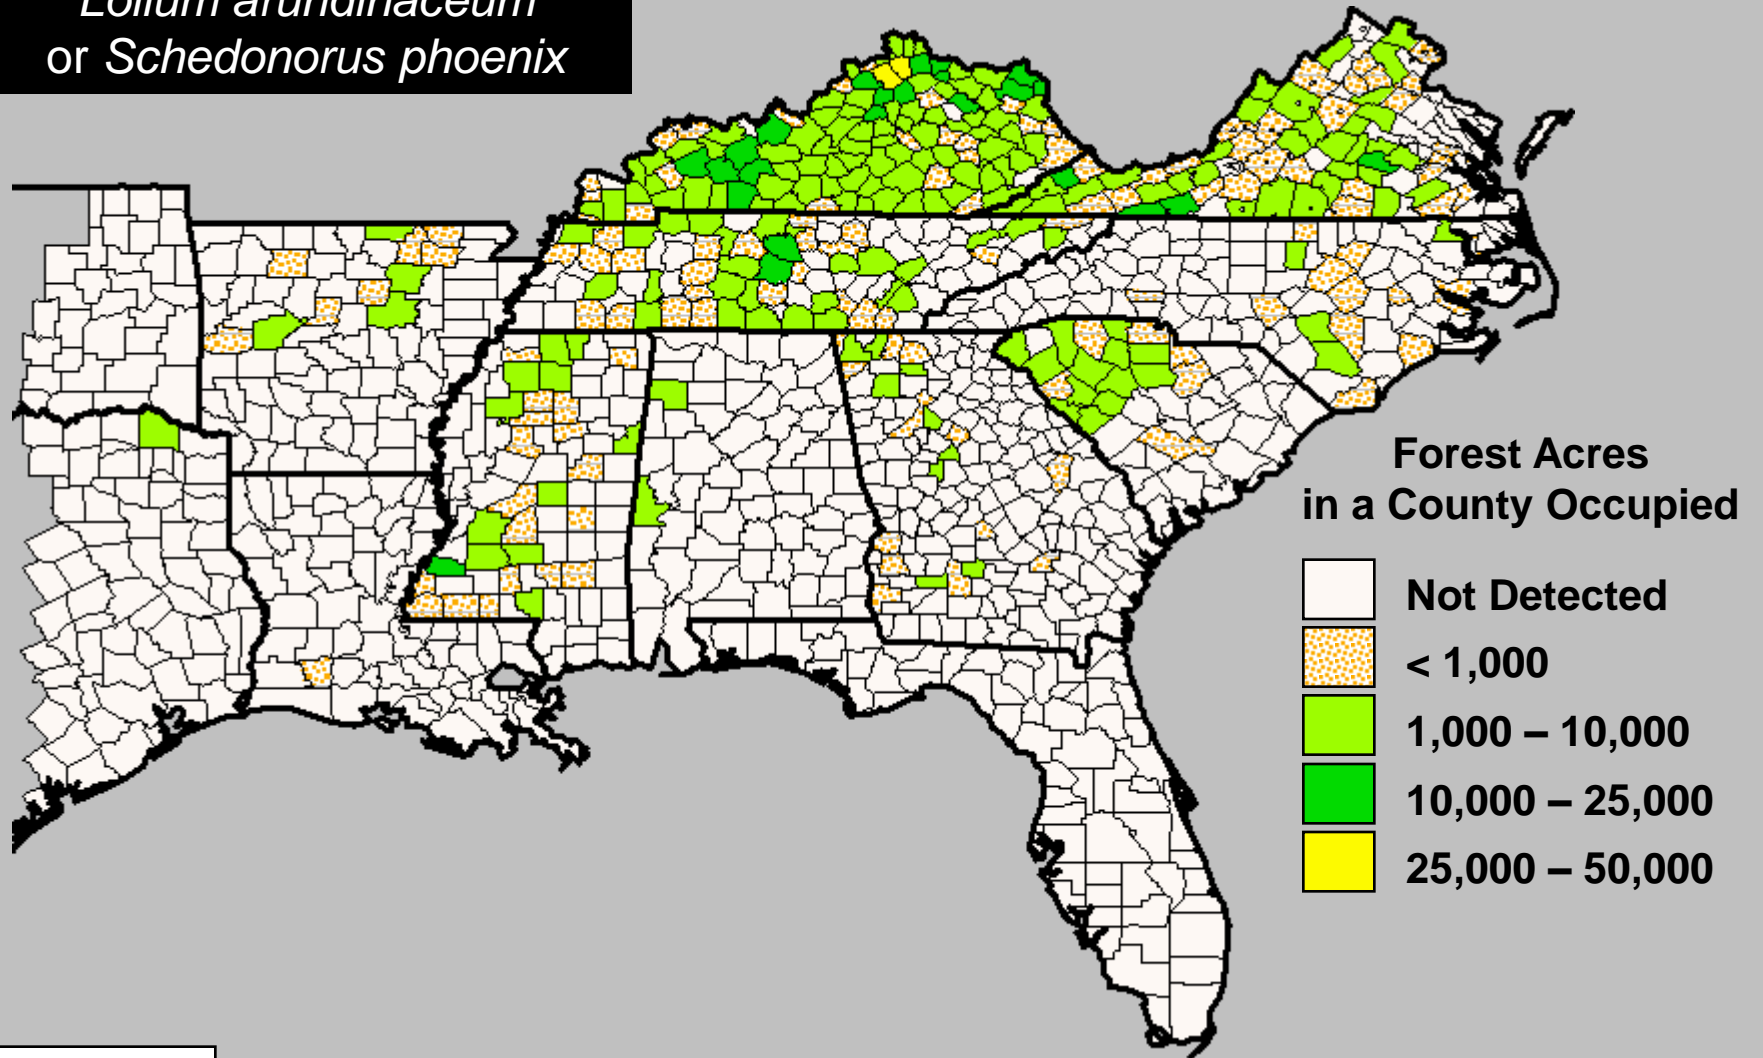

Oriental Bittersweet

Celastrus orbiculatus

Nonnative Climbing Yams

Dioscorea spp.

Winter Creeper

Euonymus fortunei

English Ivy

Hedera helix

Japanese Honeysuckle

Lonicera japonica

USDA Forest Service
SRS FIA database March 2008
Miller and Chambliss, Auburn

Kudzu

Pueraria montana

Nonnative Vincas, Periwinkles

Vinca minor and *V. major*

Nonnative Wisterias

Wisteria sinensis and *W. floribunda*

Giant Reed

Arundo donax

Tall Fescue

Lolium arundinaceum
or *Schedonorus phoenix*

Cogongrass

Imperata cylindrica

USDA Forest Service
SRS FIA database March 2008
Miller and Chambliss, Auburn

Nepalese Browntop, *Microstegium*

Microstegium vimineum

Chinese Silvergrass, *Miscanthus*

Miscanthus sinensis

Bamboos

Phyllostachys and *Bambusa* spp.

Japanese Climbing Fern

Lygodium japonicum