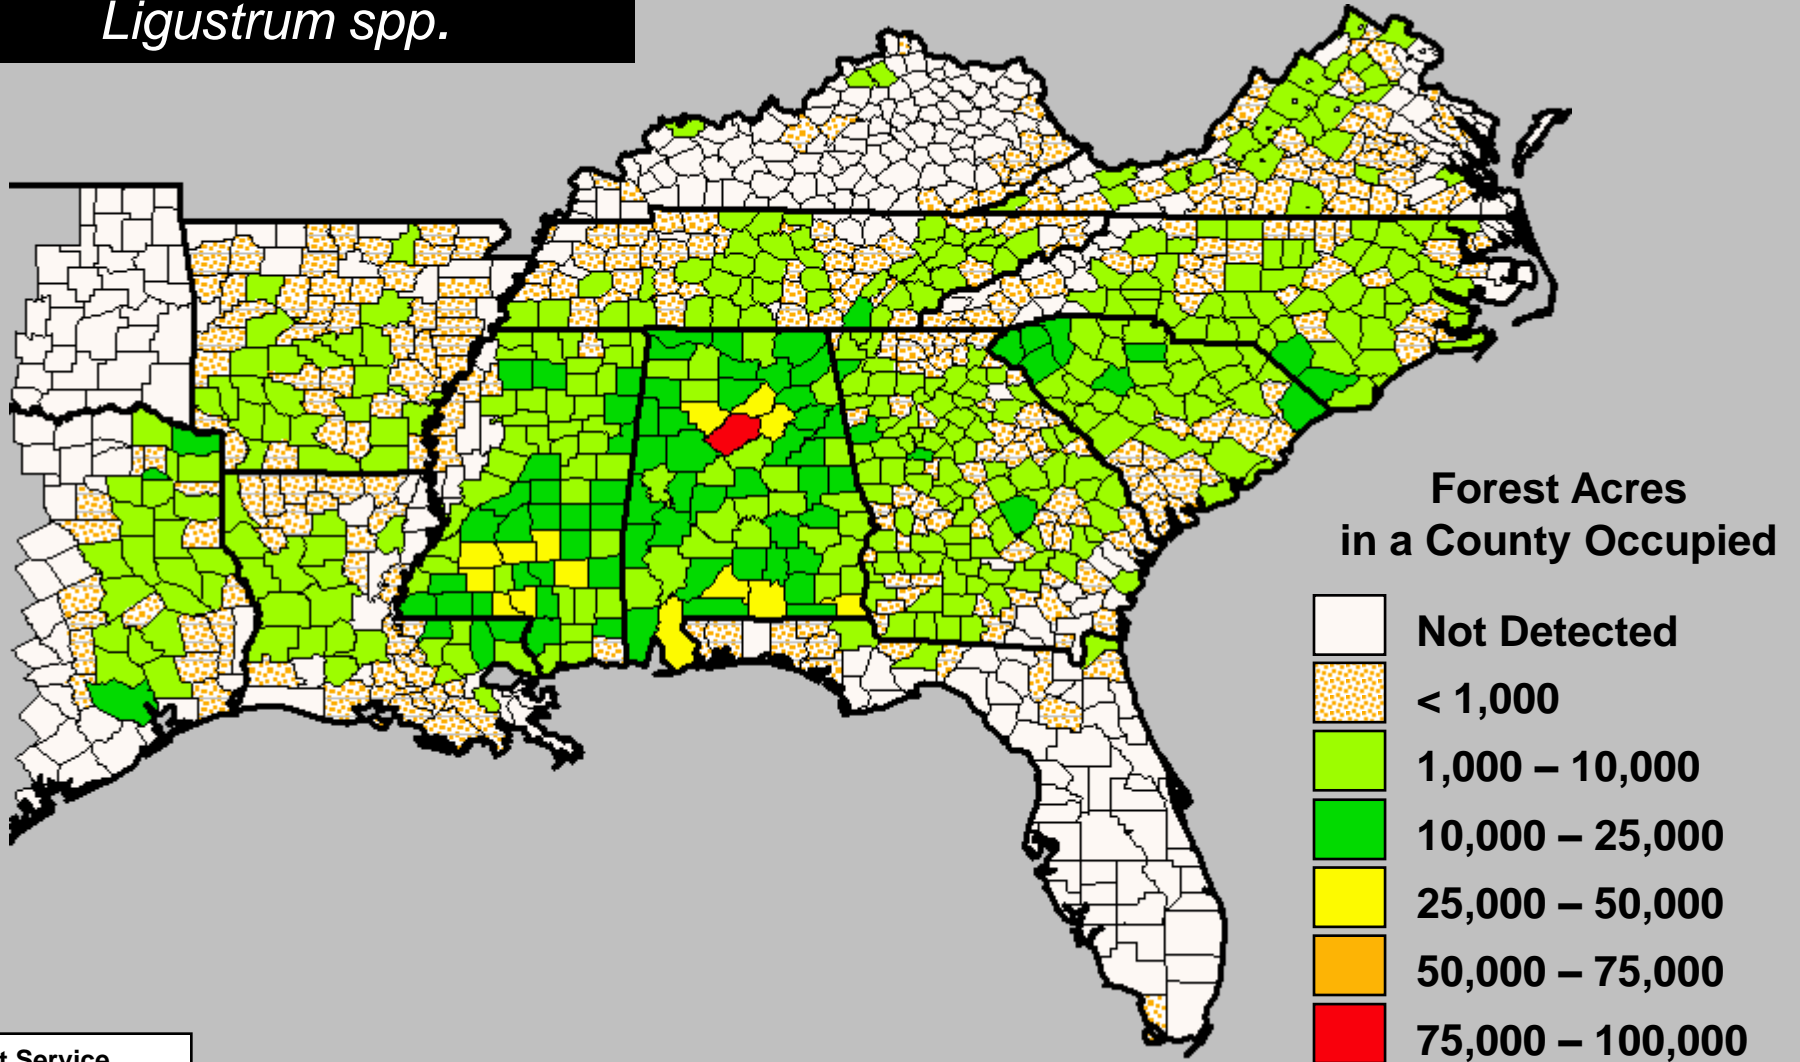

Melia azedarach

Tallowtree, Popcorn tree

Triadica sebifera

USDA Forest Service
SRS FIA database March 2008
Miller and Chambliss, Auburn

Invasive *Elaeagnus* (*Elaeagnus* spp.)

Autumn olive, Silverthorn, and Russian olive

Winged Burning Bush

Euonymus alata

Chinese and European Privets

Ligustrum sinense and *L. vulgare*

USDA Forest Service
SRS FIA database March 2008
Miller and Chambliss, Auburn

Glossy and Japanese Privets

Ligustrum lucidum and *L. japonicum*

All Invasive Privets

Ligustrum spp.

Bush Honeysuckles

Lonicera spp.

Sacred Bamboo, *Nandina*

Nandina domestica

Nonnative Roses

Rosa spp.

Oriental Bittersweet

Celastrus orbiculatus

Nonnative Climbing Yams

Dioscorea spp.

Winter Creeper

Euonymus fortunei

English Ivy

Hedera helix