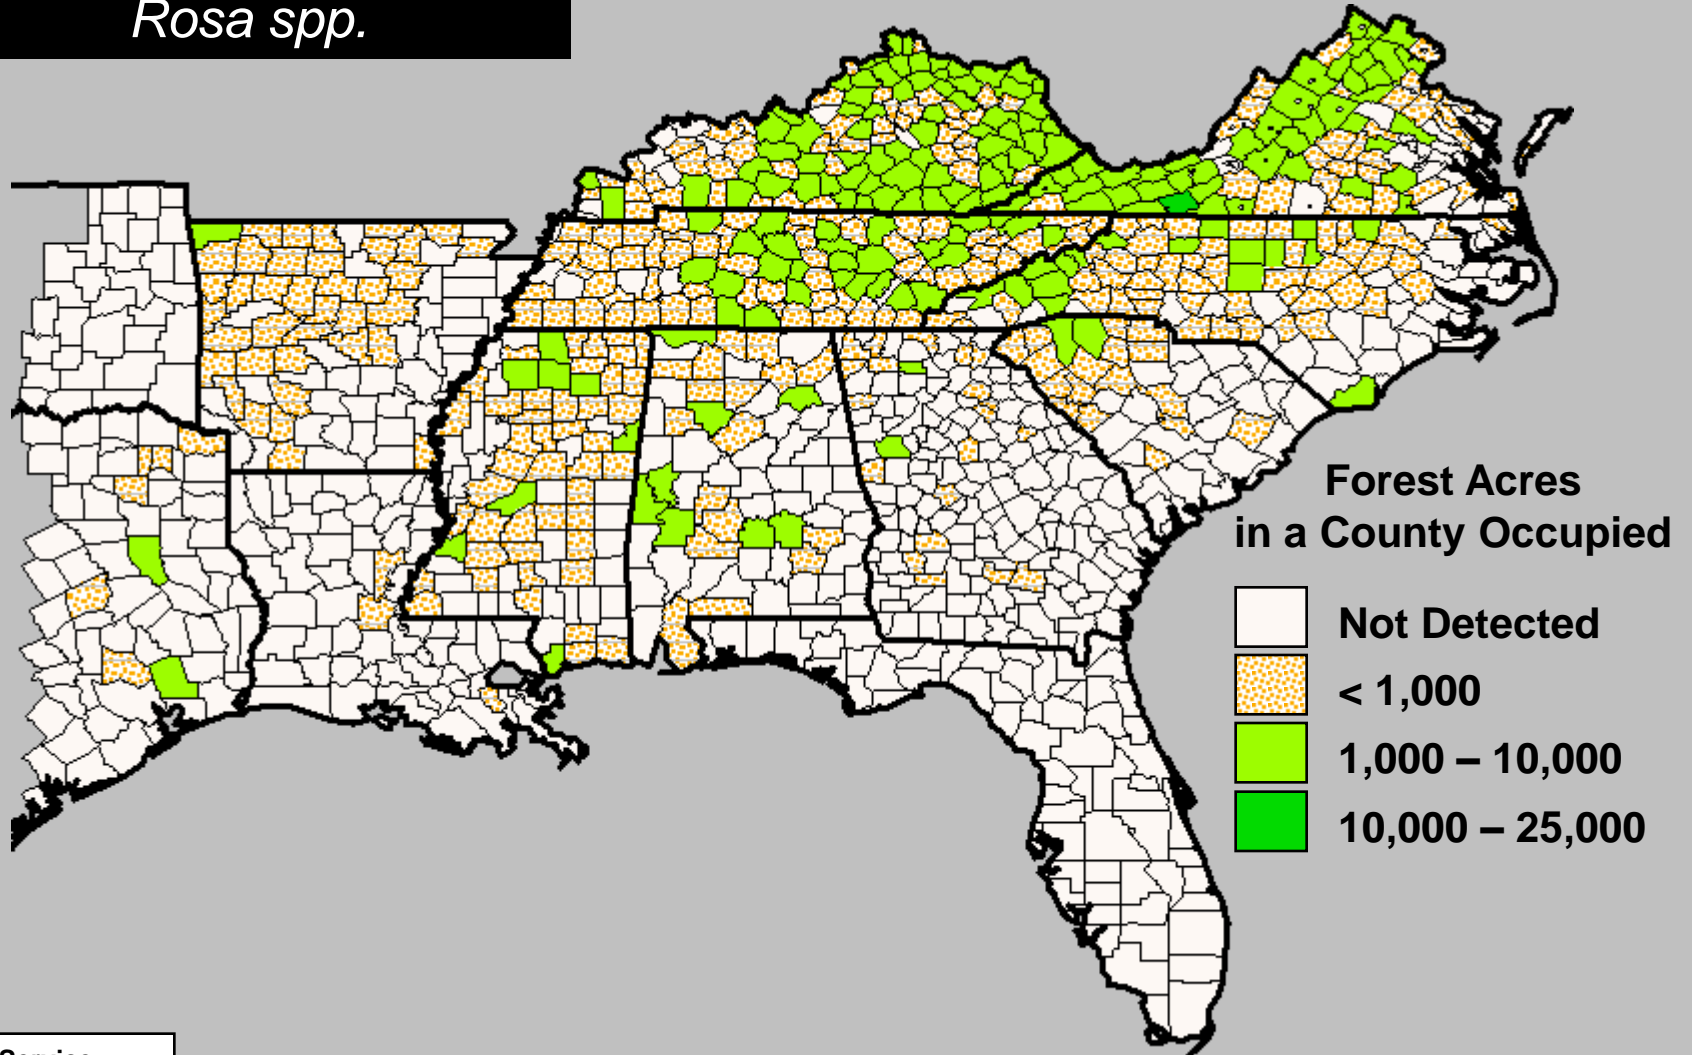

Melia azedarach

Tallowtree, Popcorn tree

Triadica sebifera

USDA Forest Service
SRS FIA database March 2008
Miller and Chambliss, Auburn

Invasive *Elaeagnus* (*Elaeagnus* spp.)

Autumn olive, Silverthorn, and Russian olive

All Invasive Privets

Ligustrum spp.

Bush Honeysuckles

Lonicera spp.

Sacred Bamboo, *Nandina*

Nandina domestica

Nonnative Roses

Rosa spp.

Oriental Bittersweet

Celastrus orbiculatus

Nonnative Climbing Yams

Dioscorea spp.

Winter Creeper

Euonymus fortunei

English Ivy

Hedera helix