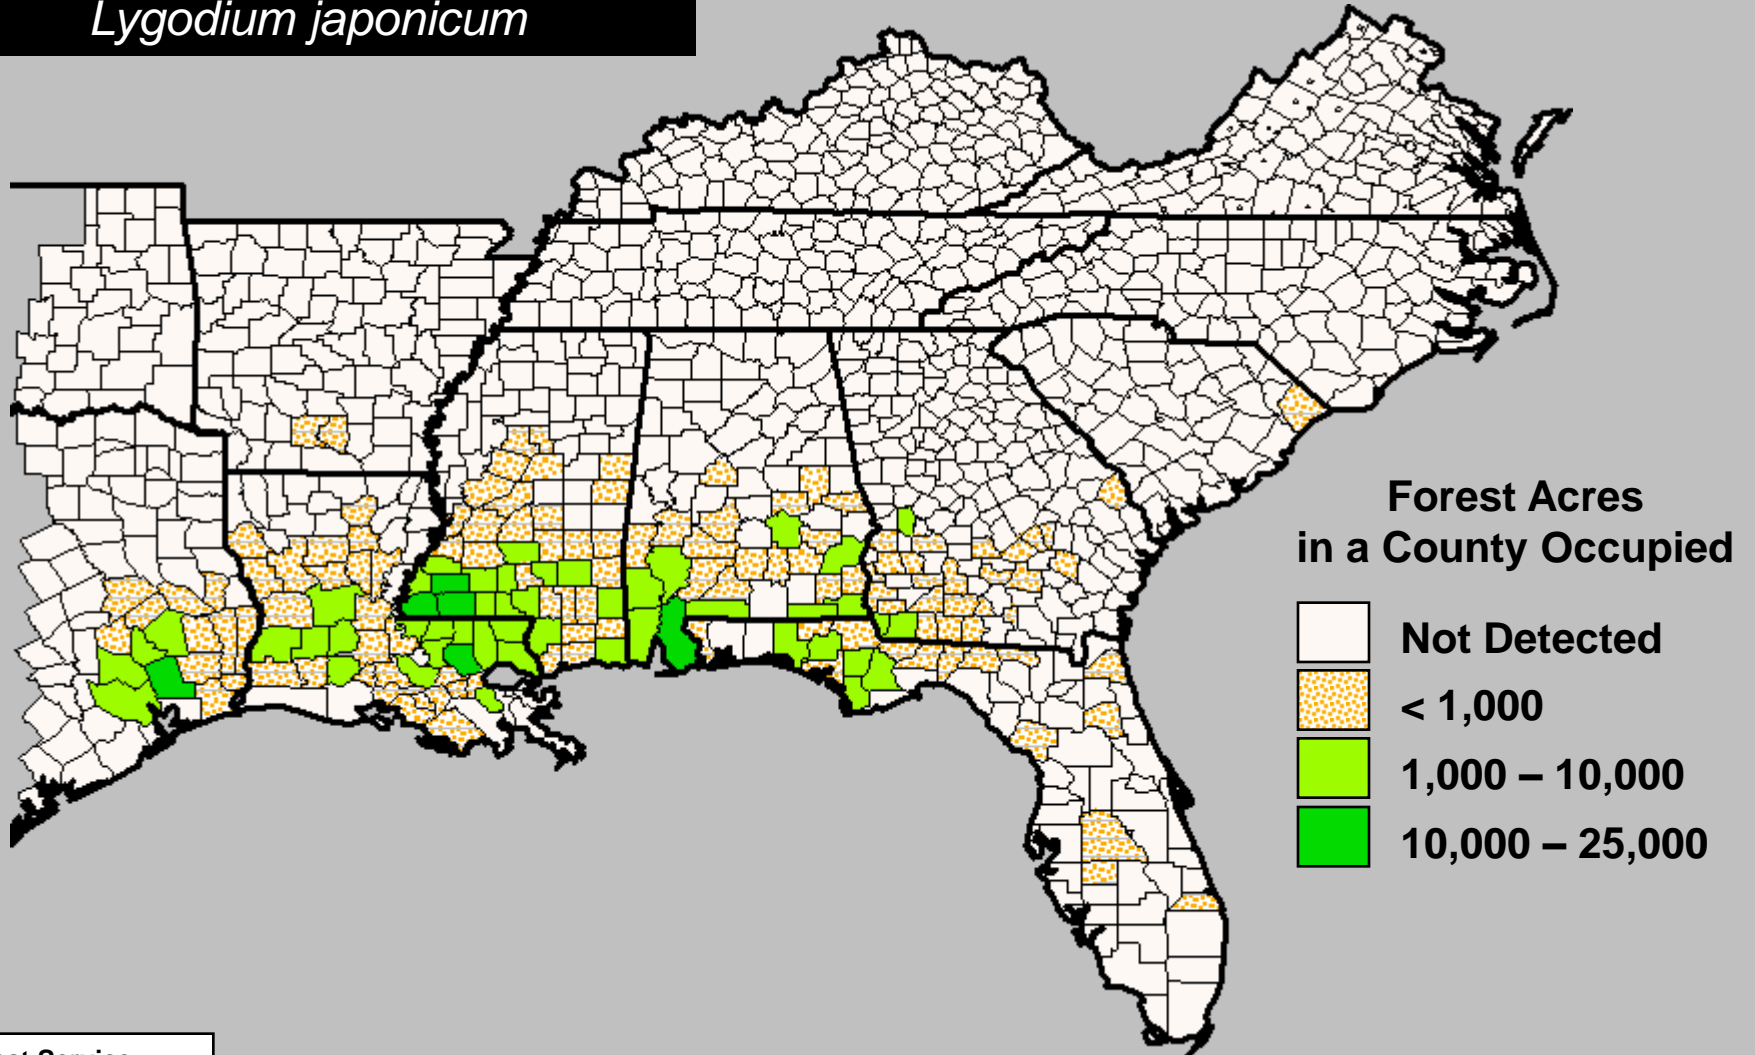

Japanese Honeysuckle

Lonicera japonica

USDA Forest Service
SRS FIA database March 2008
Miller and Chambliss, Auburn

Kudzu

Pueraria montana

Nonnative Vincas, Periwinkles

Vinca minor and *V. major*

Nonnative Wisterias

Nepalese Browntop, *Microstegium*

Microstegium vimineum

Chinese Silvergrass, *Miscanthus*

Miscanthus sinensis

Bamboos

Phyllostachys and *Bambusa* spp.

Japanese Climbing Fern

Lygodium japonicum