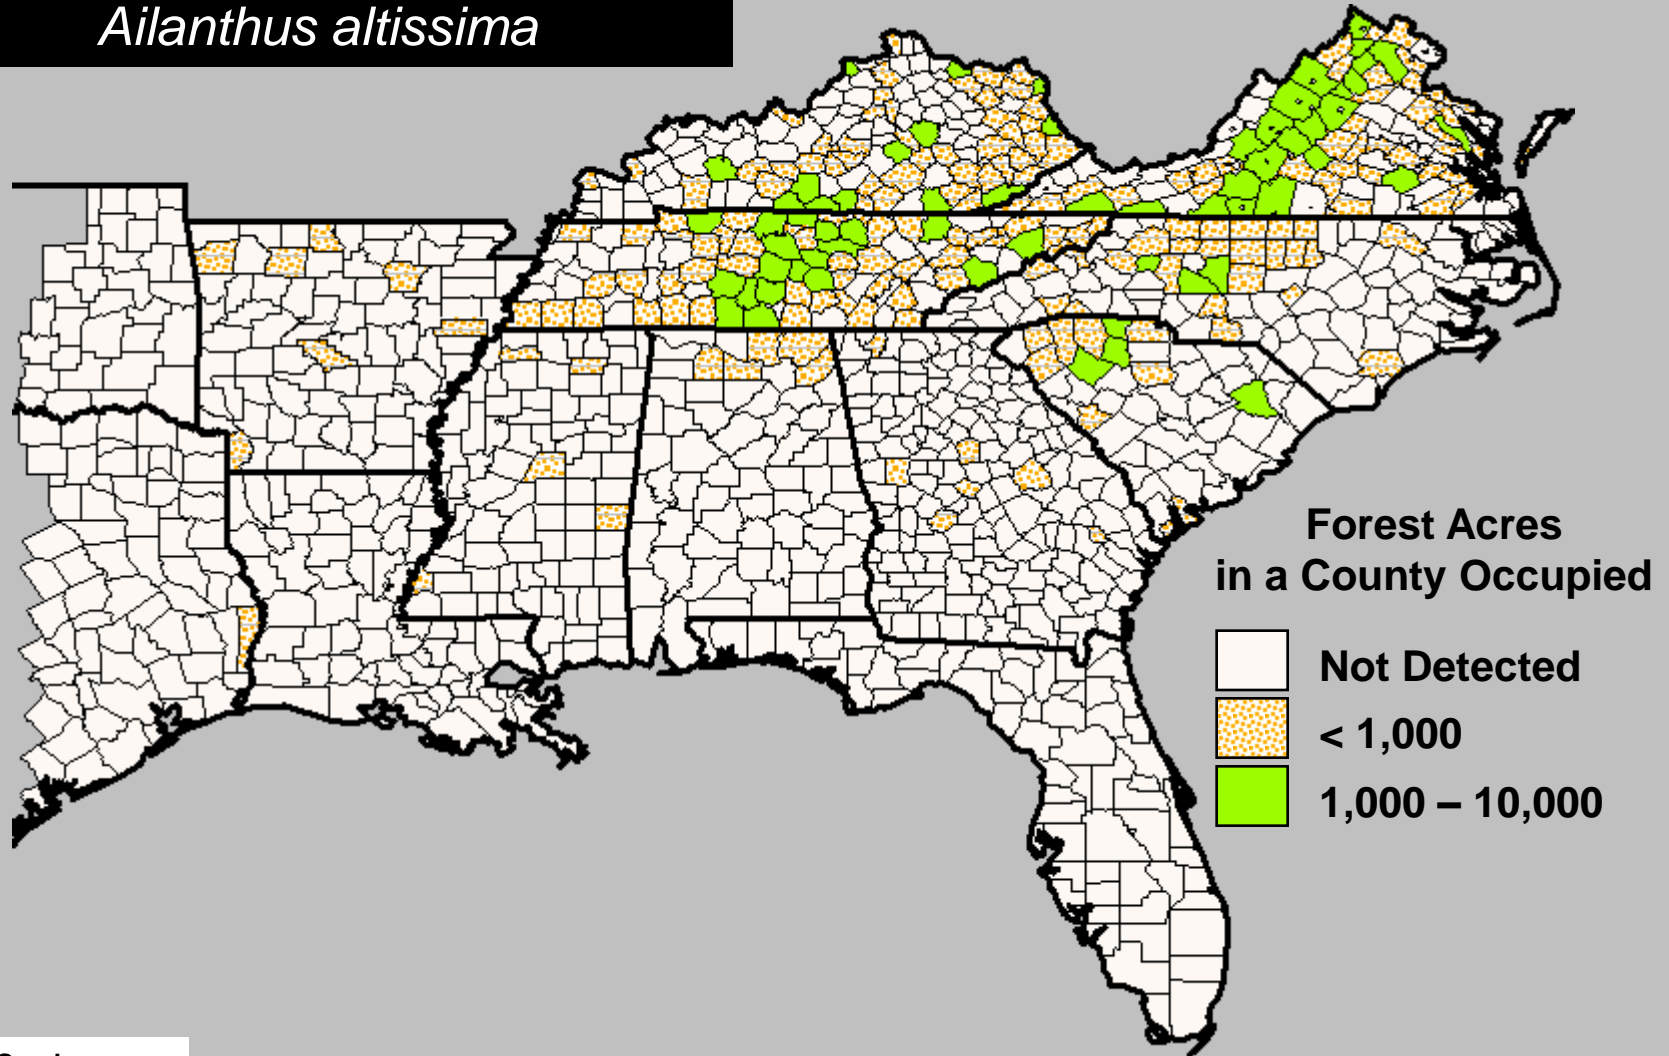

Tree-of-Heaven, *Ailanthus*

Ailanthus altissima

Silktree, Mimosa

Albizia julibrissin

Princesstree

Paulownia tomentosa

USDA Forest Service
SRS FIA database March 2008
Miller and Chambliss, Auburn

Chinaberrytree

Melia azedarach

Tallowtree, Popcorn tree

Triadica sebifera

USDA Forest Service
SRS FIA database March 2008
Miller and Chambliss, Auburn

Invasive *Elaeagnus* (*Elaeagnus* spp.)

Autumn olive, Silverthorn, and Russian olive