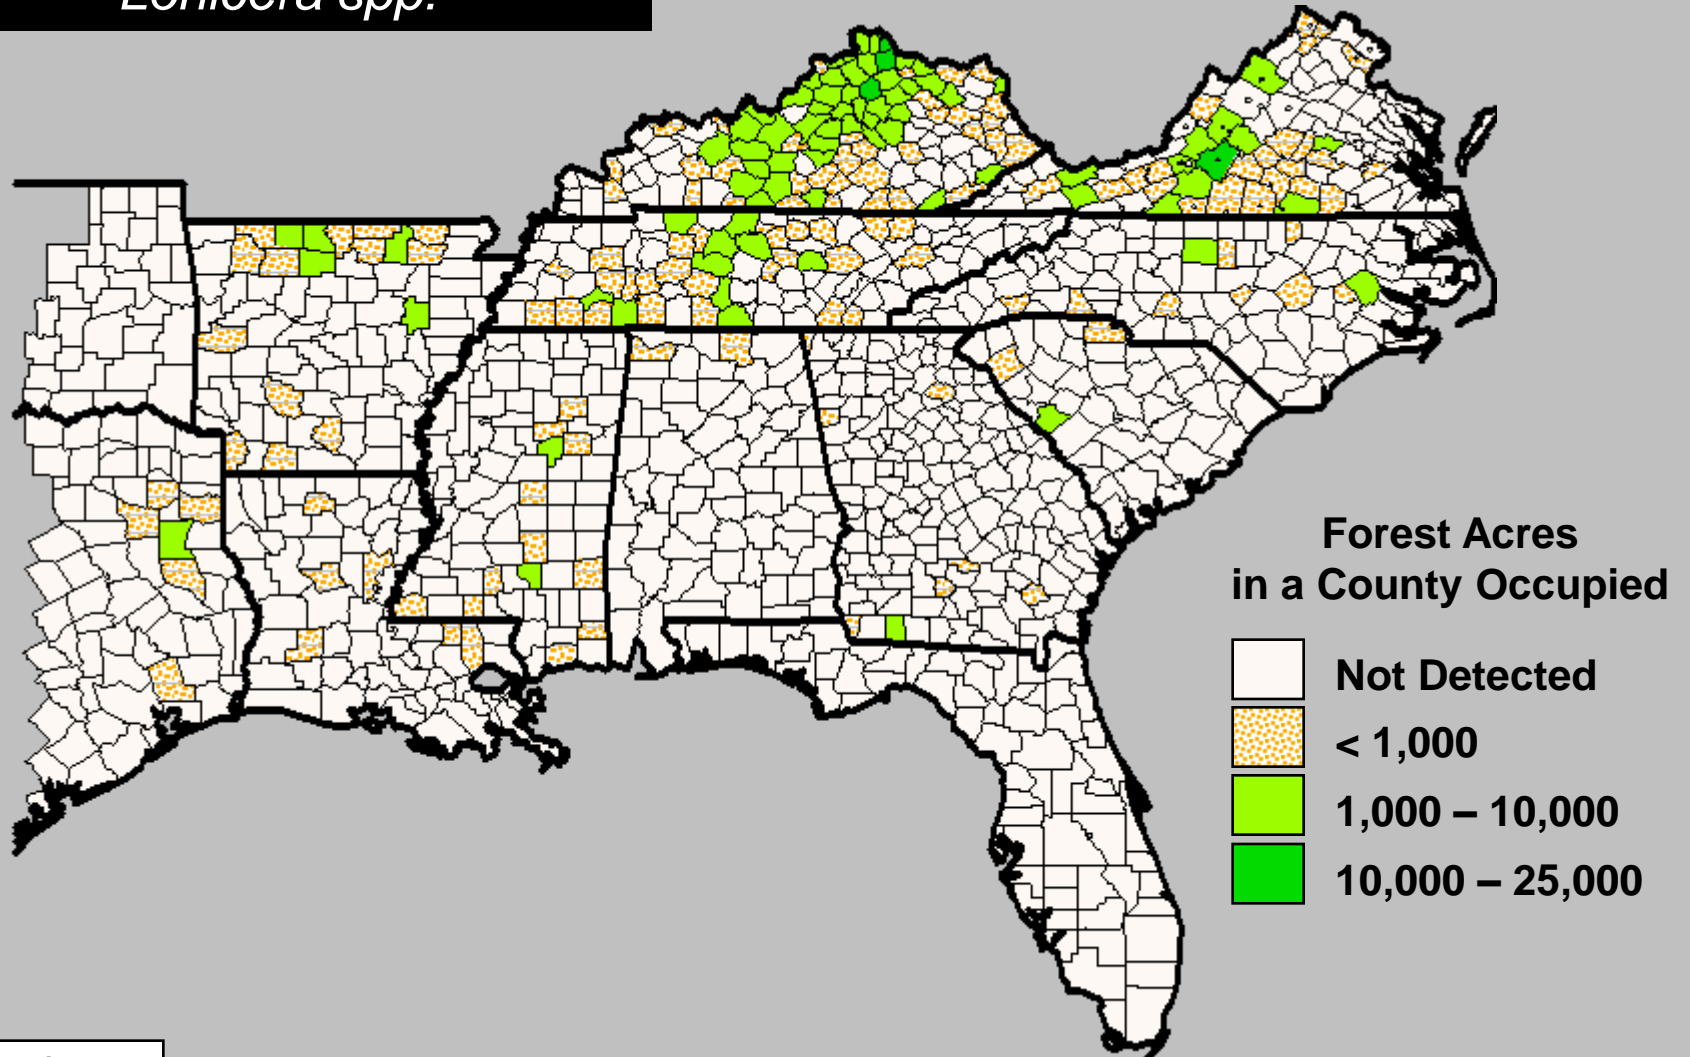

Melia azedarach

Tallowtree, Popcorn tree

Triadica sebifera

USDA Forest Service
SRS FIA database March 2008
Miller and Chambliss, Auburn

Invasive *Elaeagnus* (*Elaeagnus* spp.)

Autumn olive, Silverthorn, and Russian olive

Winged Burning Bush

Euonymus alata

Chinese and European Privets

Ligustrum sinense and *L. vulgare*

USDA Forest Service
SRS FIA database March 2008
Miller and Chambliss, Auburn

Glossy and Japanese Privets

Ligustrum lucidum and *L. japonicum*

All Invasive Privets

Ligustrum spp.

Bush Honeysuckles

Lonicera spp.

Sacred Bamboo, *Nandina*

Nandina domestica

Nonnative Roses

Rosa spp.

Oriental Bittersweet

Celastrus orbiculatus

Nonnative Climbing Yams

Dioscorea spp.

Winter Creeper

Euonymus fortunei

English Ivy

Hedera helix