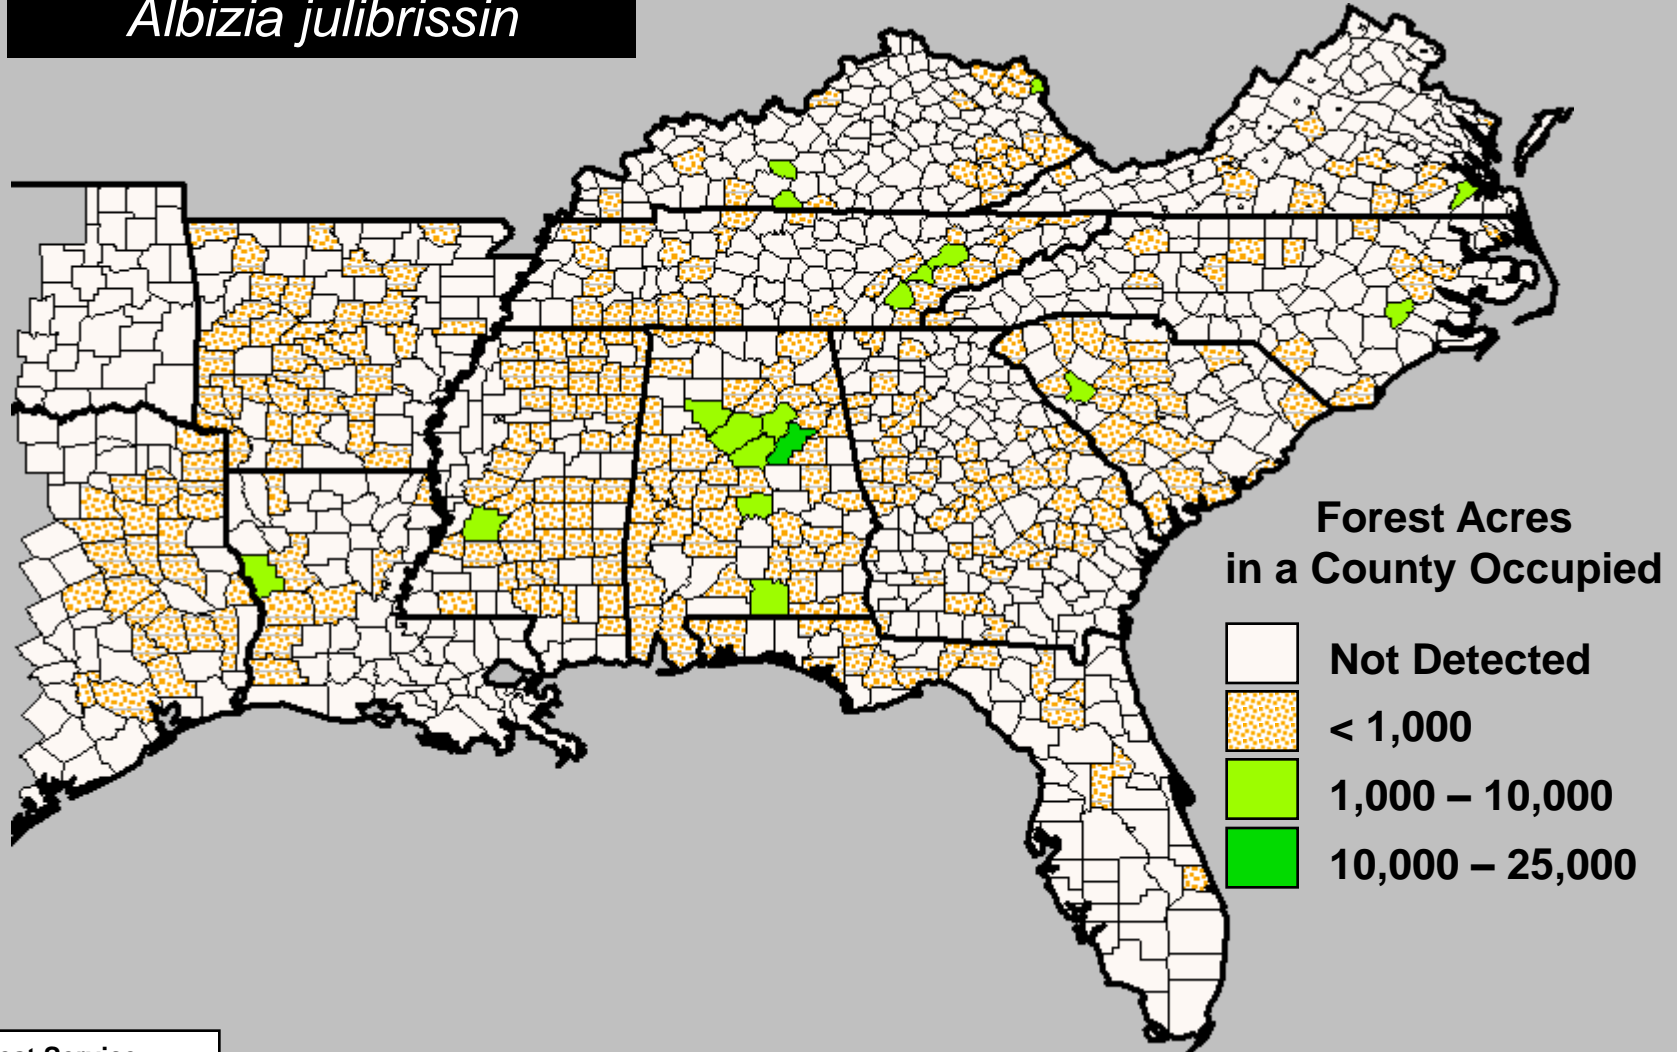

Tree-of-Heaven, *Ailanthus*

Ailanthus altissima

Silktree, Mimosa

Albizia julibrissin

Princesstree

Paulownia tomentosa

USDA Forest Service
SRS FIA database March 2008
Miller and Chambliss, Auburn

Chinaberrytree

Melia azedarach

Tallowtree, Popcorn tree

Triadica sebifera

USDA Forest Service
SRS FIA database March 2008
Miller and Chambliss, Auburn

Invasive *Elaeagnus* (*Elaeagnus* spp.)

Autumn olive, Silverthorn, and Russian olive