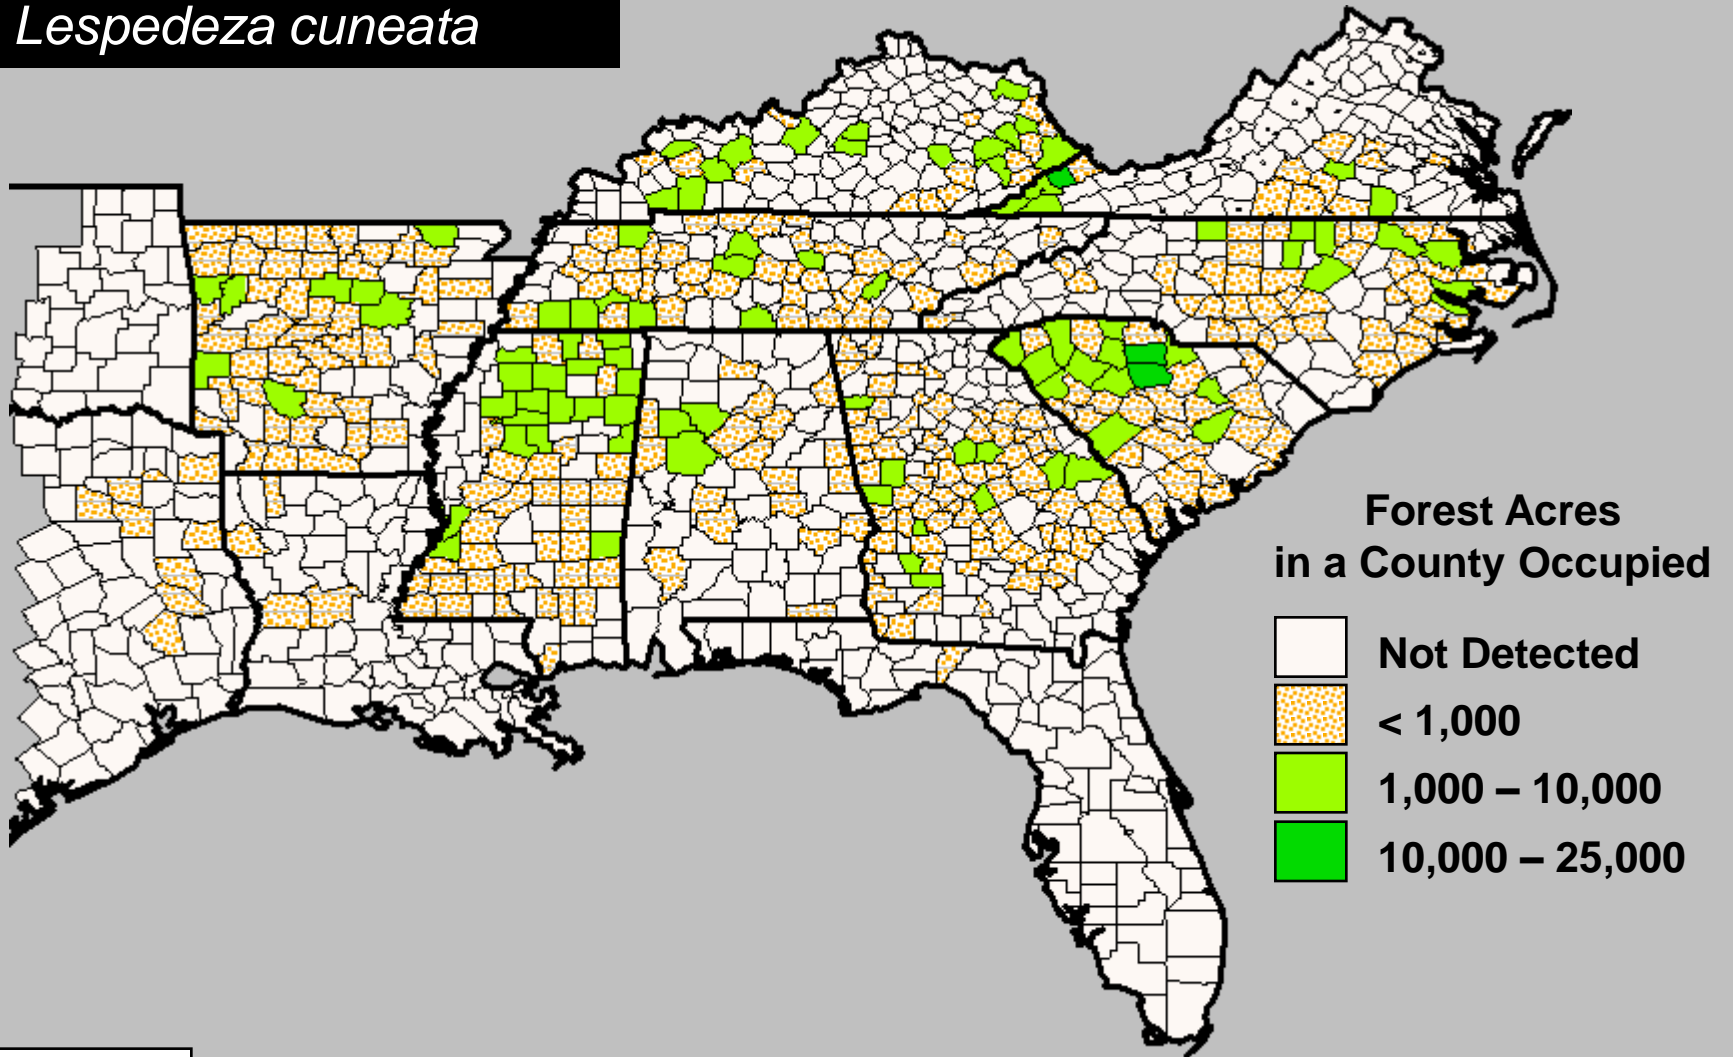

Chinese Lespedeza

Lespedeza cuneata