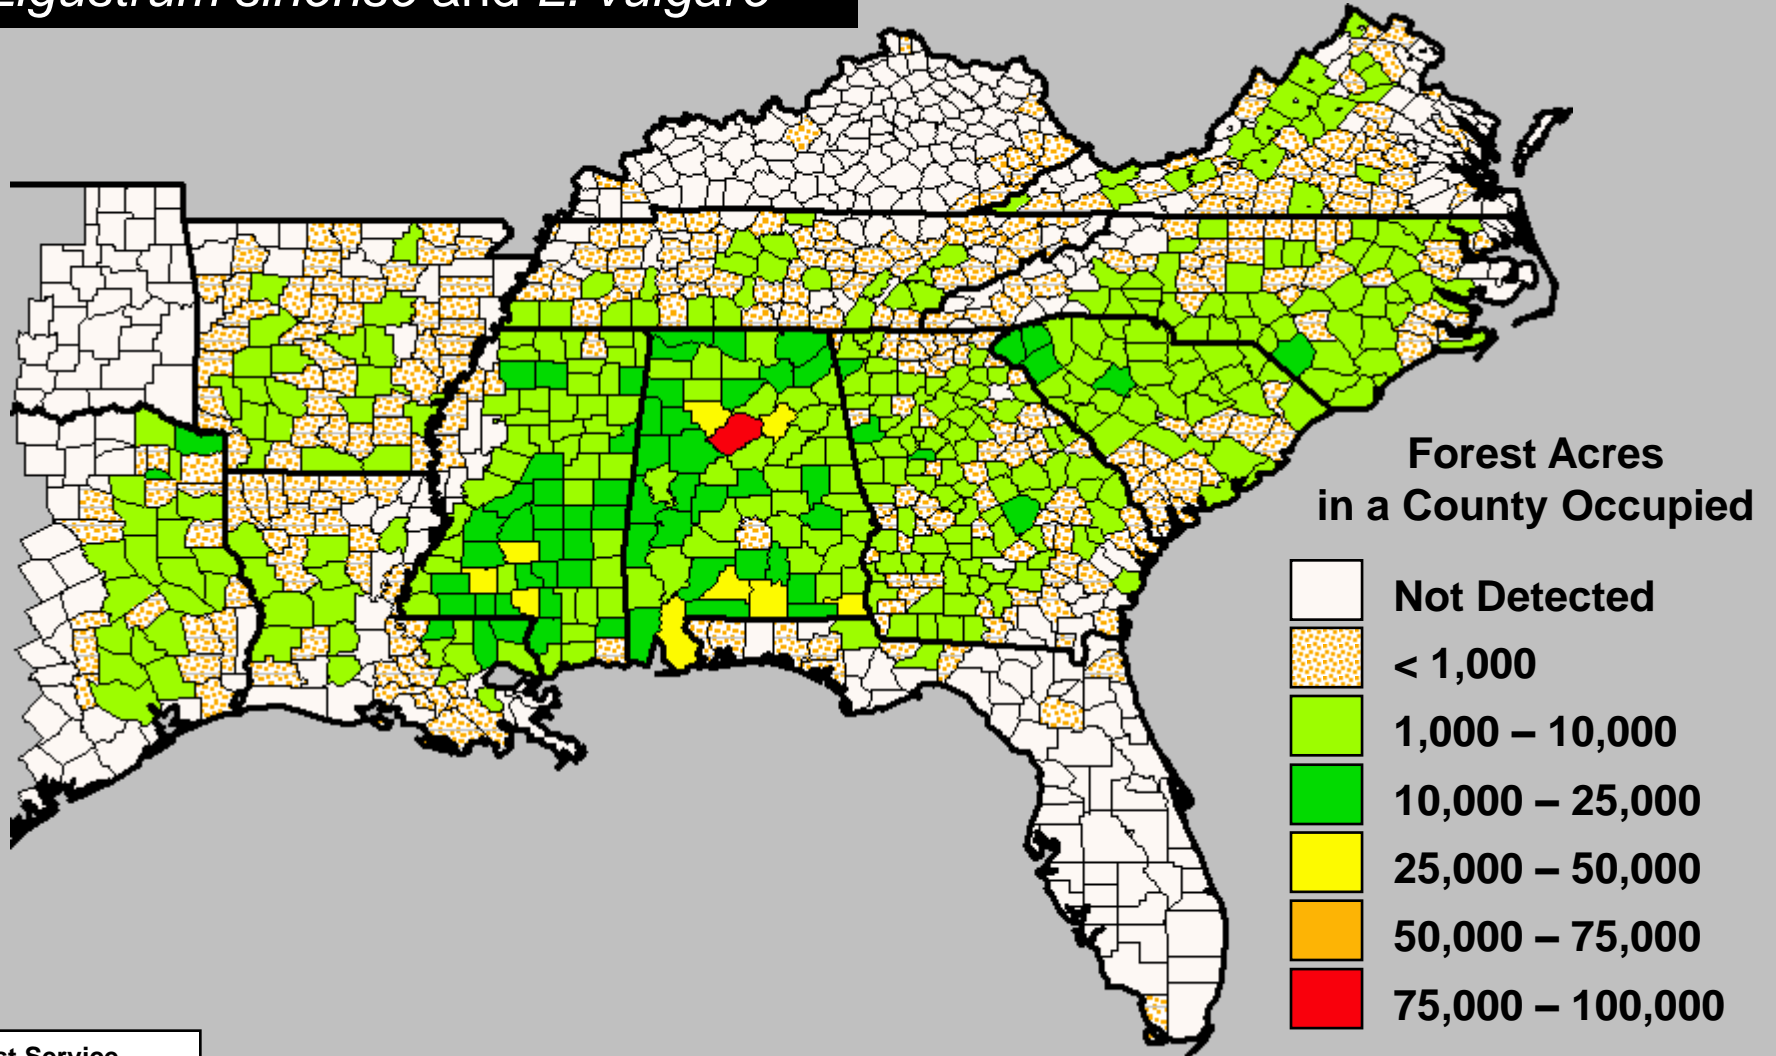

Chinese and European Privets

Ligustrum sinense and *L. vulgare*

USDA Forest Service
SRS FIA database March 2008
Miller and Chambliss, Auburn