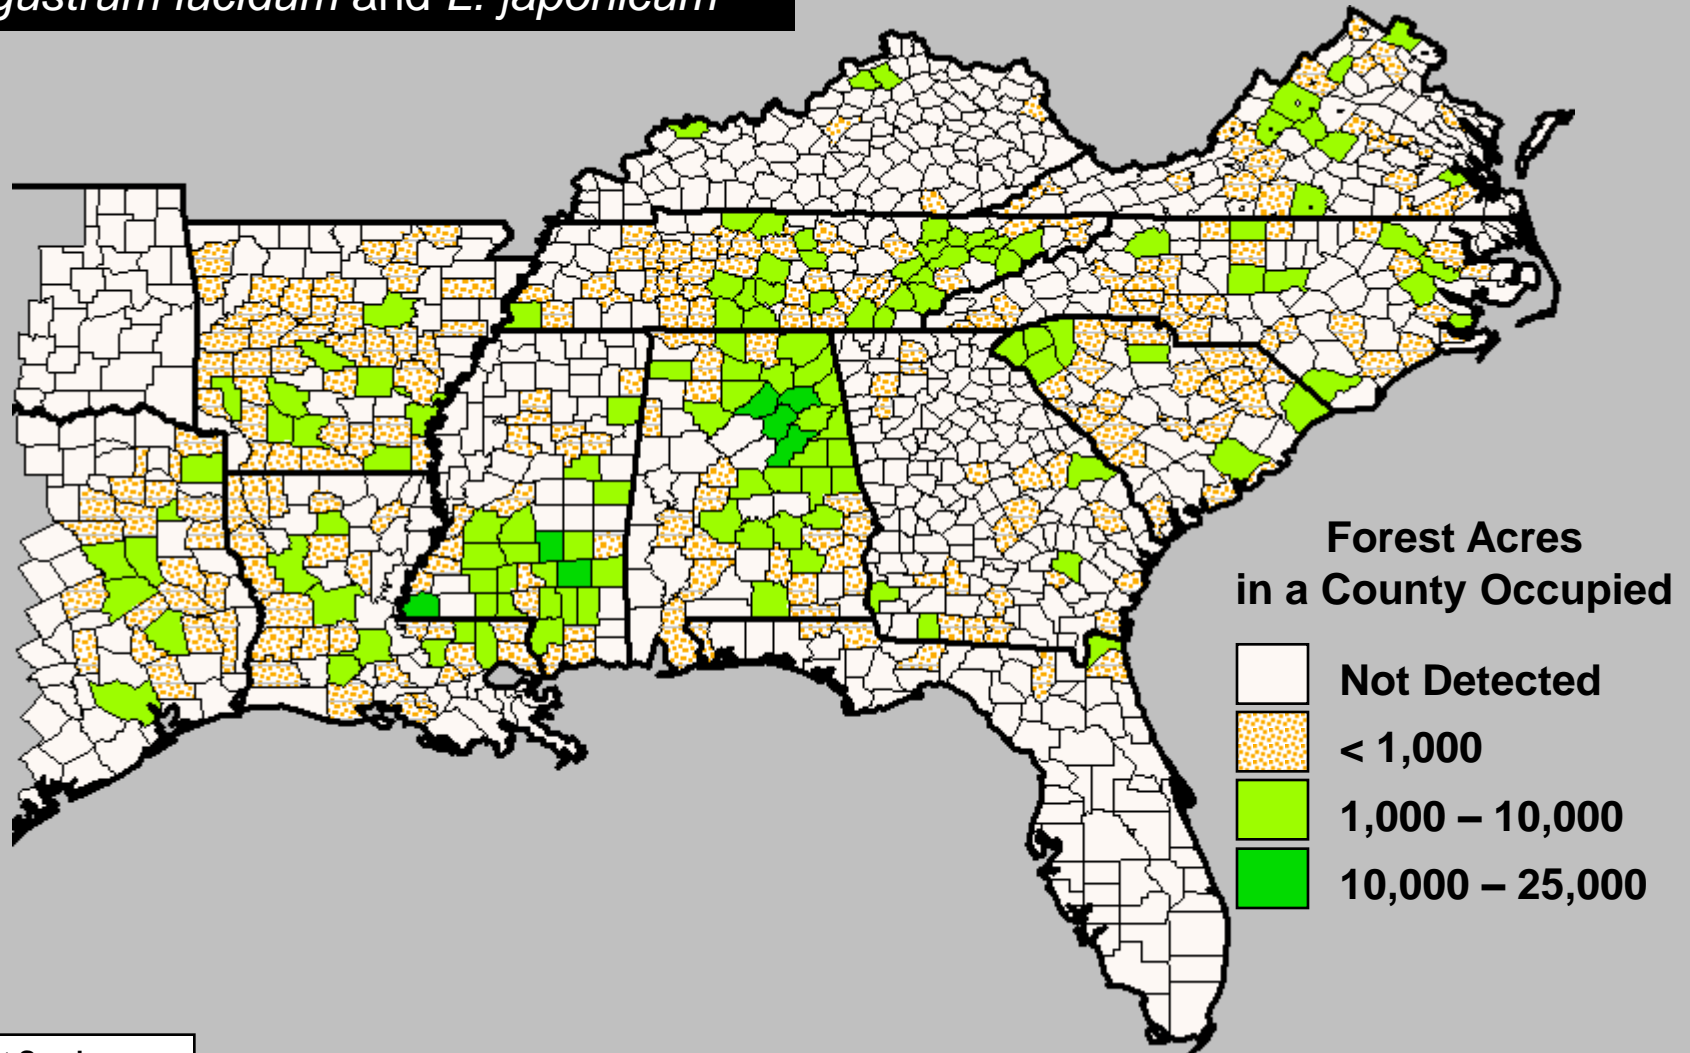

Melia azedarach

Tallowtree, Popcorn tree

Triadica sebifera

USDA Forest Service
SRS FIA database March 2008
Miller and Chambliss, Auburn

Invasive *Elaeagnus* (*Elaeagnus* spp.)

Autumn olive, Silverthorn, and Russian olive

Winged Burning Bush

Euonymus alata

Chinese and European Privets

Ligustrum sinense and *L. vulgare*

USDA Forest Service
SRS FIA database March 2008
Miller and Chambliss, Auburn

Glossy and Japanese Privets

Ligustrum lucidum and *L. japonicum*

All Invasive Privets

Ligustrum spp.

Bush Honeysuckles

Lonicera spp.

Sacred Bamboo, *Nandina*

Nandina domestica

Nonnative Roses

Rosa spp.

Oriental Bittersweet

Celastrus orbiculatus

Nonnative Climbing Yams

Dioscorea spp.

Winter Creeper

Euonymus fortunei

English Ivy

Hedera helix