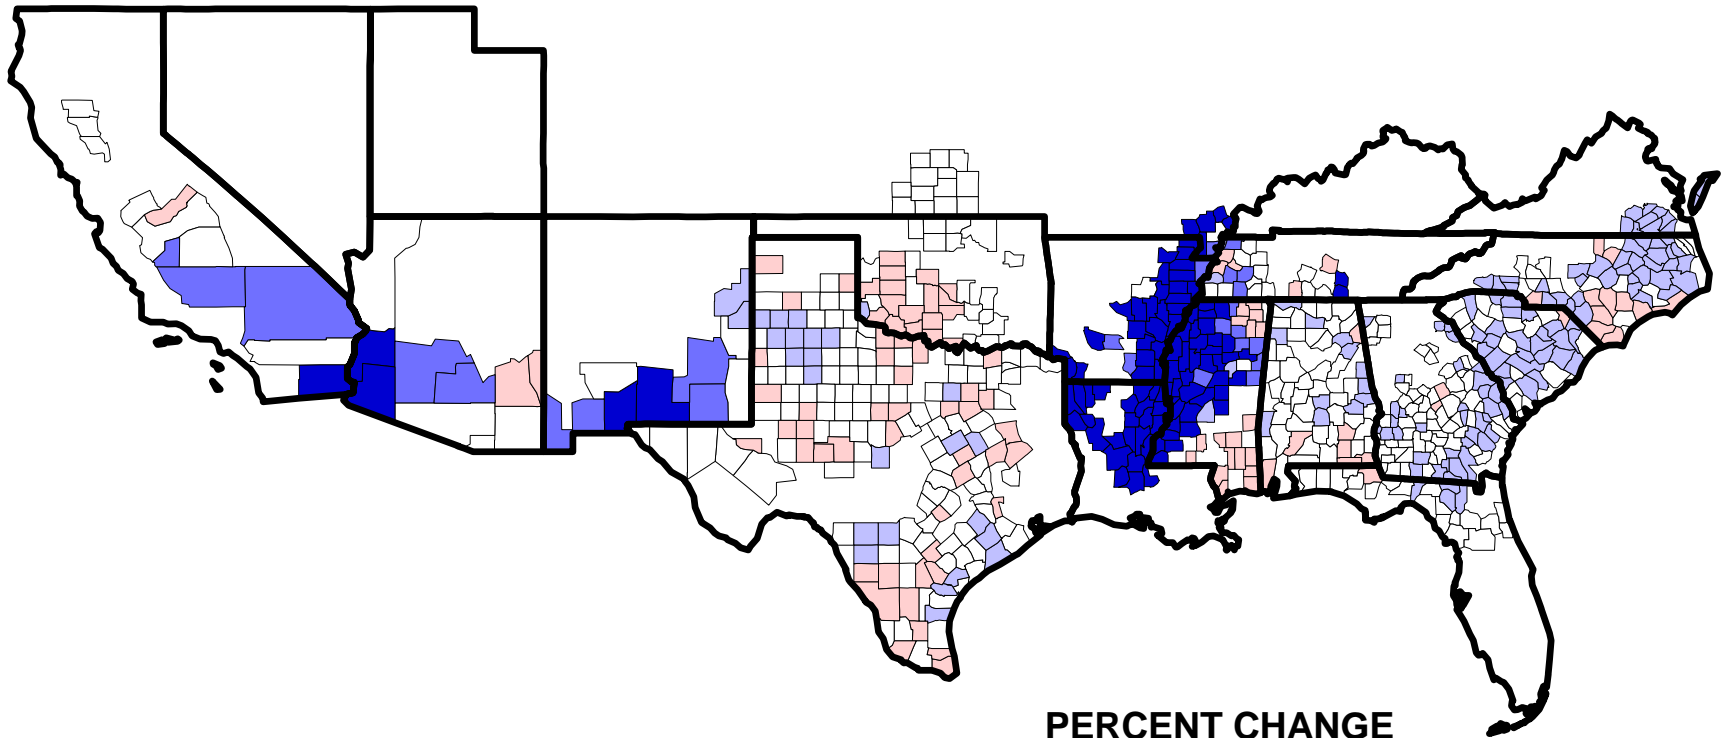

2000 PROPOSED IRRIGATED COTTON RATES

PERCENT CHANGE

	5% Increase	(108)
	No Change	(303)
	5% to 10% Decrease	(152)
	10% to 25% Decrease	(25)
	25% to 50% Decrease	(100)