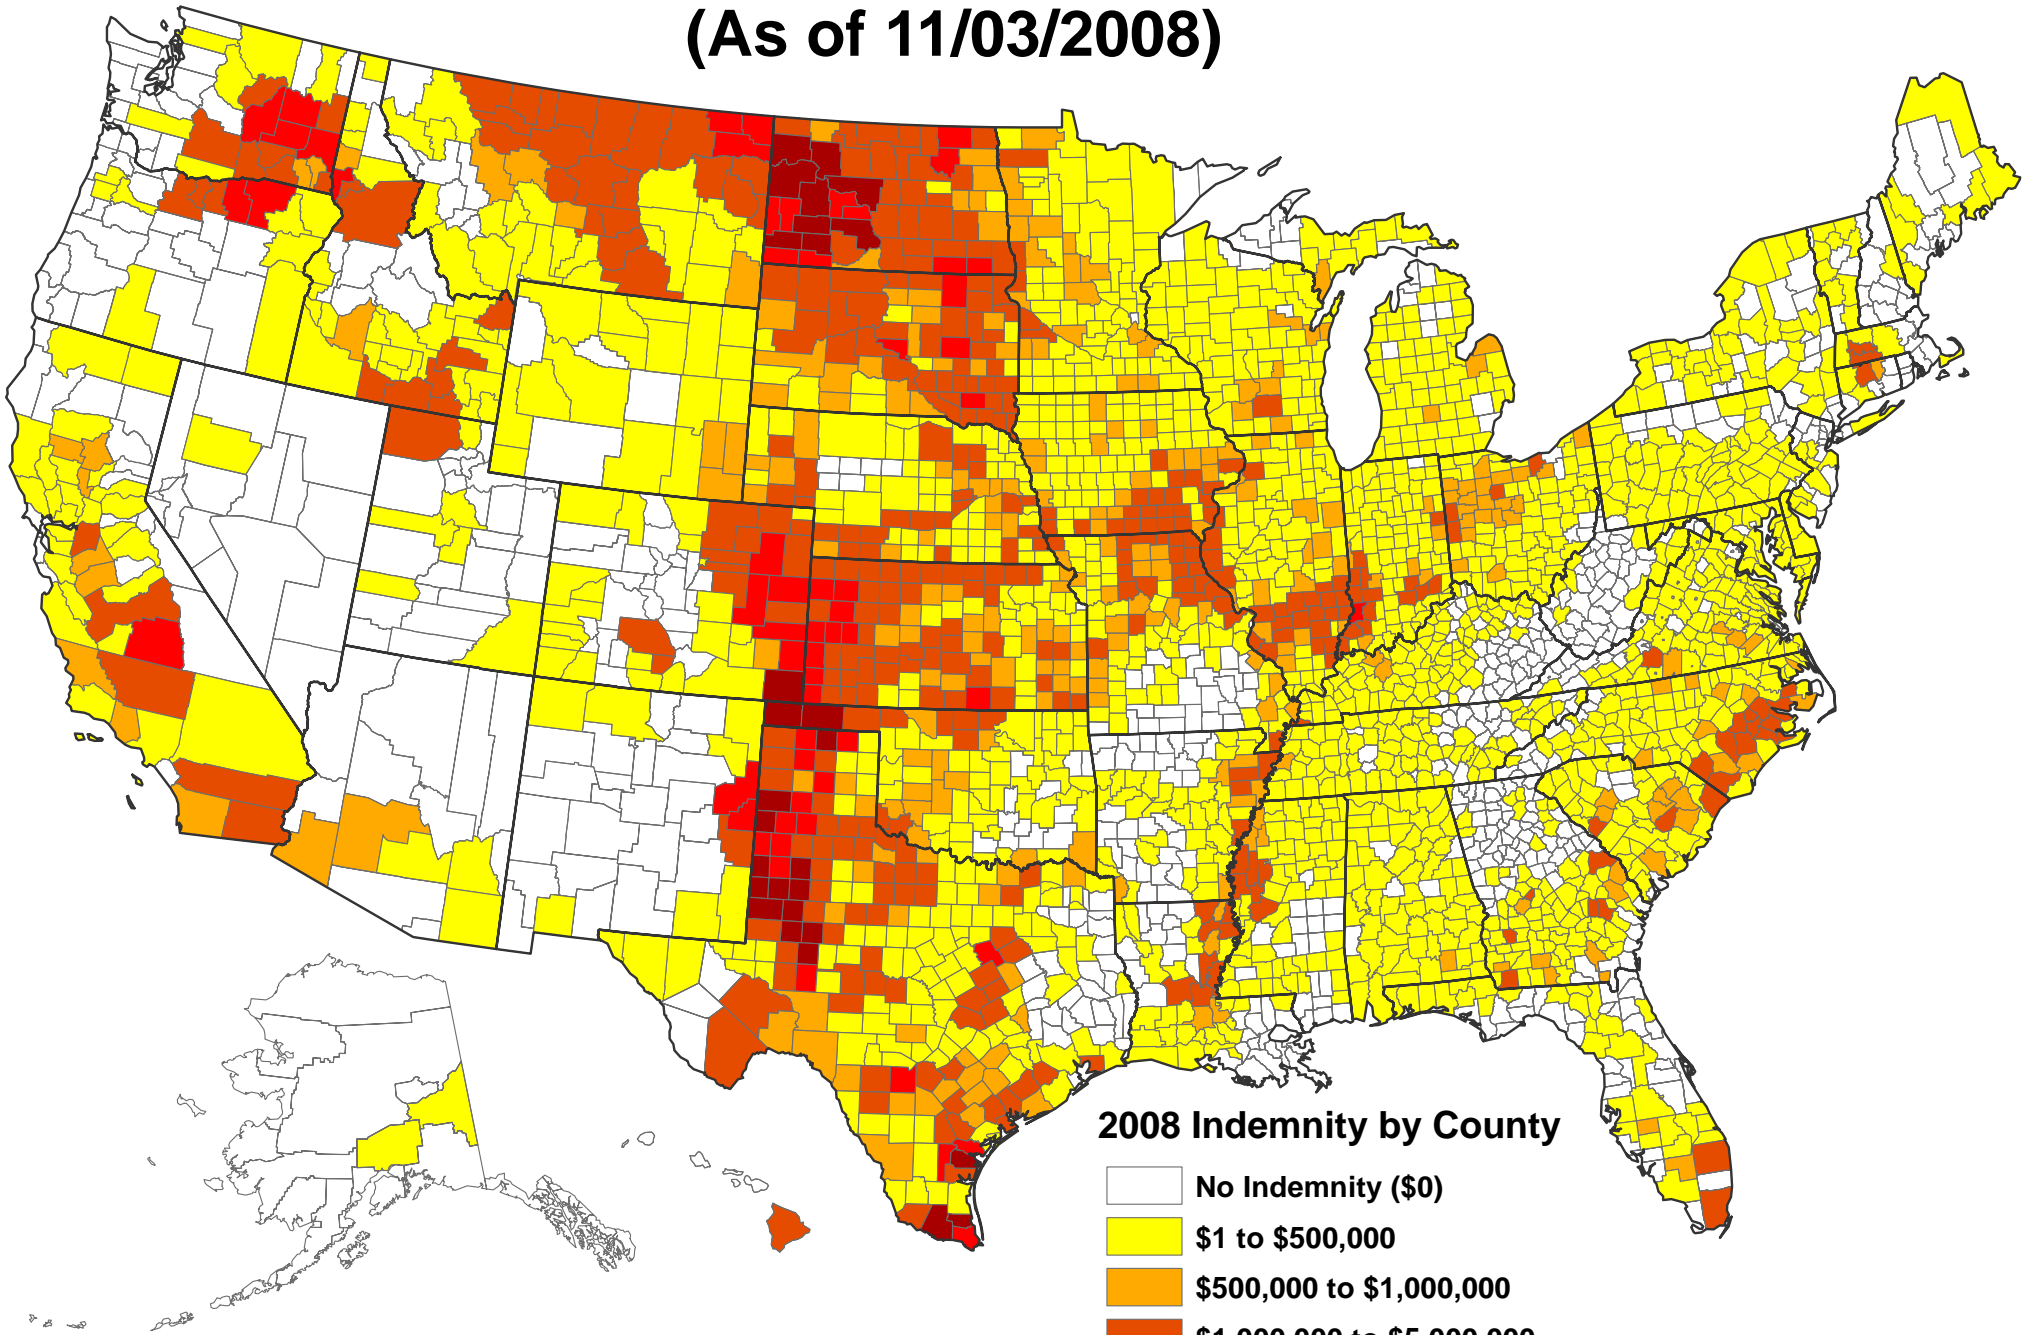

# 2008 RMA Crops' Indemnities (As of 11/03/2008)

## 2008 Indemnity by County

- No Indemnity (\$0)
- \$1 to \$500,000
- \$500,000 to \$1,000,000
- \$1,000,000 to \$5,000,000
- \$5,000,000 to \$10,000,000
- over \$10,000,000