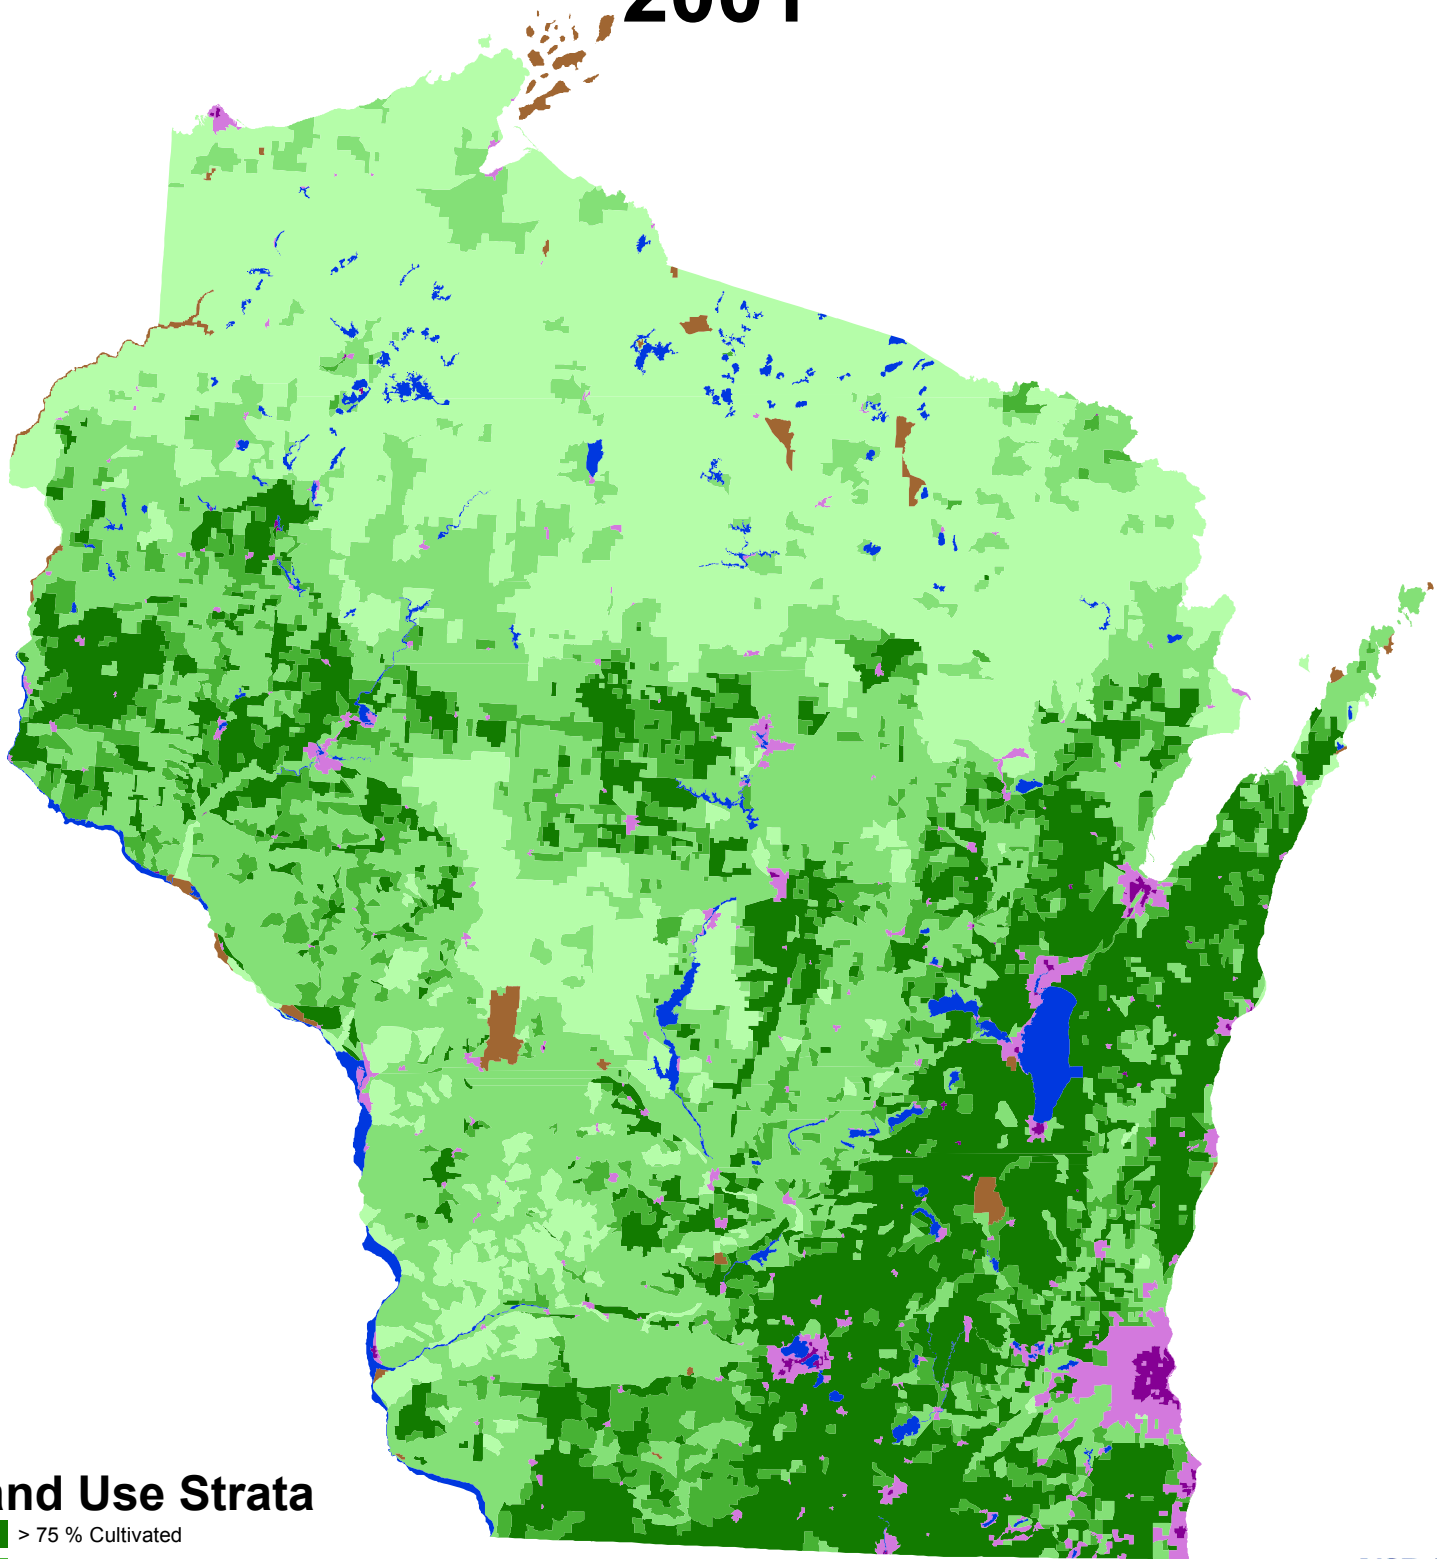

Stratification of Wisconsin 2001

Land Use Strata

- > 75 % Cultivated
- 51 - 75 % Cultivated
- 15 - 50 % Cultivated
- < 15 % Cultivated
- Agri-Urban > 100 Homes Per Sq. Mi.
- Commercial/Dense Urban > 100 Homes Per Sq. Mi.
- Non-Agriculture
- Water

Projection: NAD 1983, UTM Zone 16

Prepared by Area Frame Section, 2006