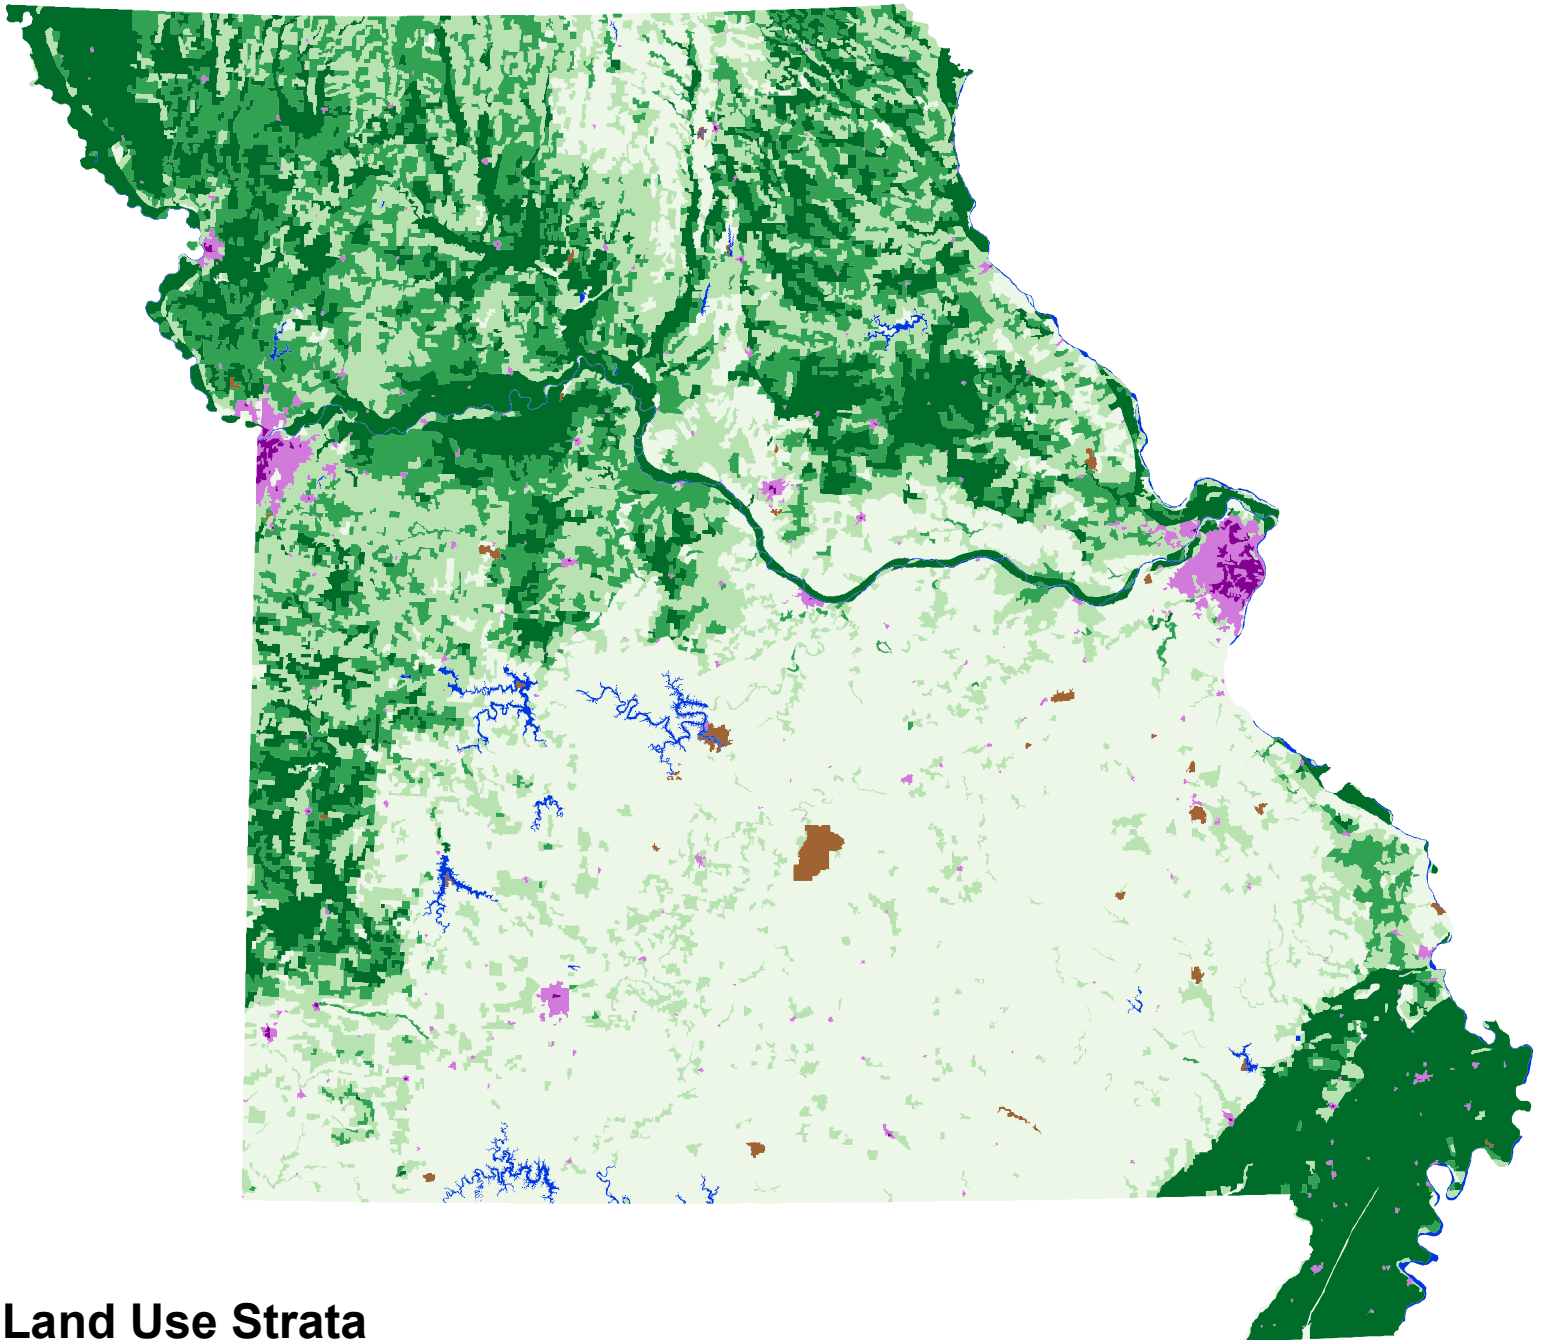

# Stratification of Missouri 2004

## Land Use Strata

- > 75% Cultivated
- 51 - 75% Cultivated
- 15 - 50% Cultivated
- < 15% Cultivated
- Agri-Urban > 100 Homes Per Sq. Mi.
- Commercial/Dense Urban > 100 Homes Per Sq. Mi.
- Non-Agriculture
- Water