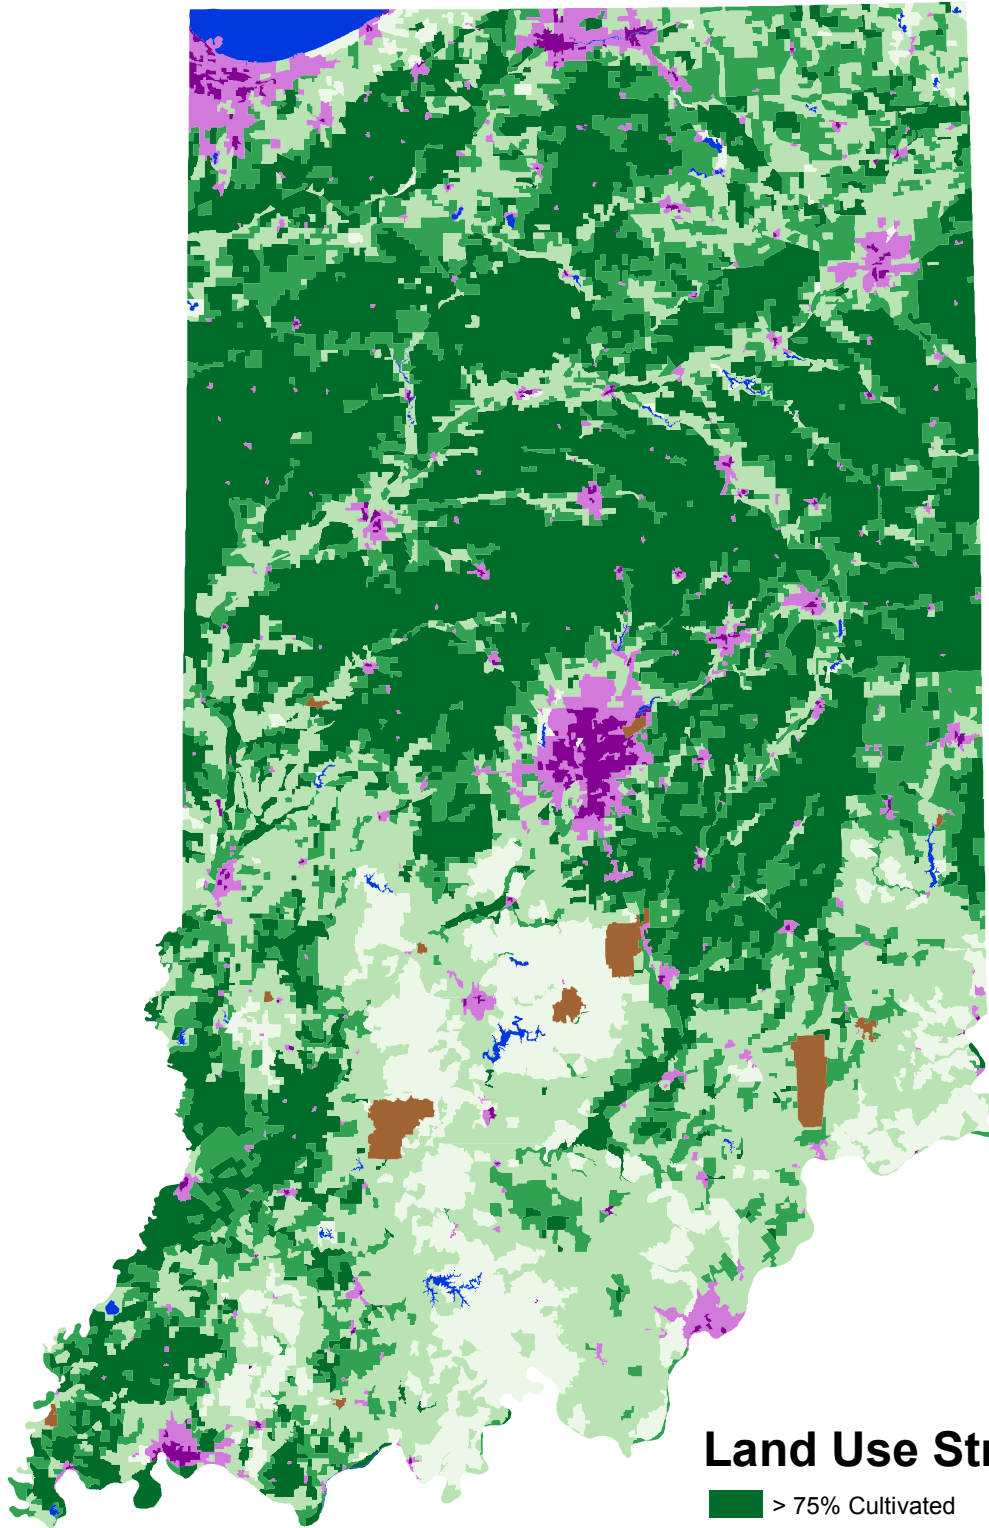

Stratification of Indiana 2005

Land Use Strata

- > 75% Cultivated
- 51 - 75% Cultivated
- 15 - 50% Cultivated
- < 15% Cultivated
- Agri-Urban >20 Homes Per Sq. Mi.
- Commercial >20 Homes Per Sq. Mi.
- Non-Agriculture
- Water