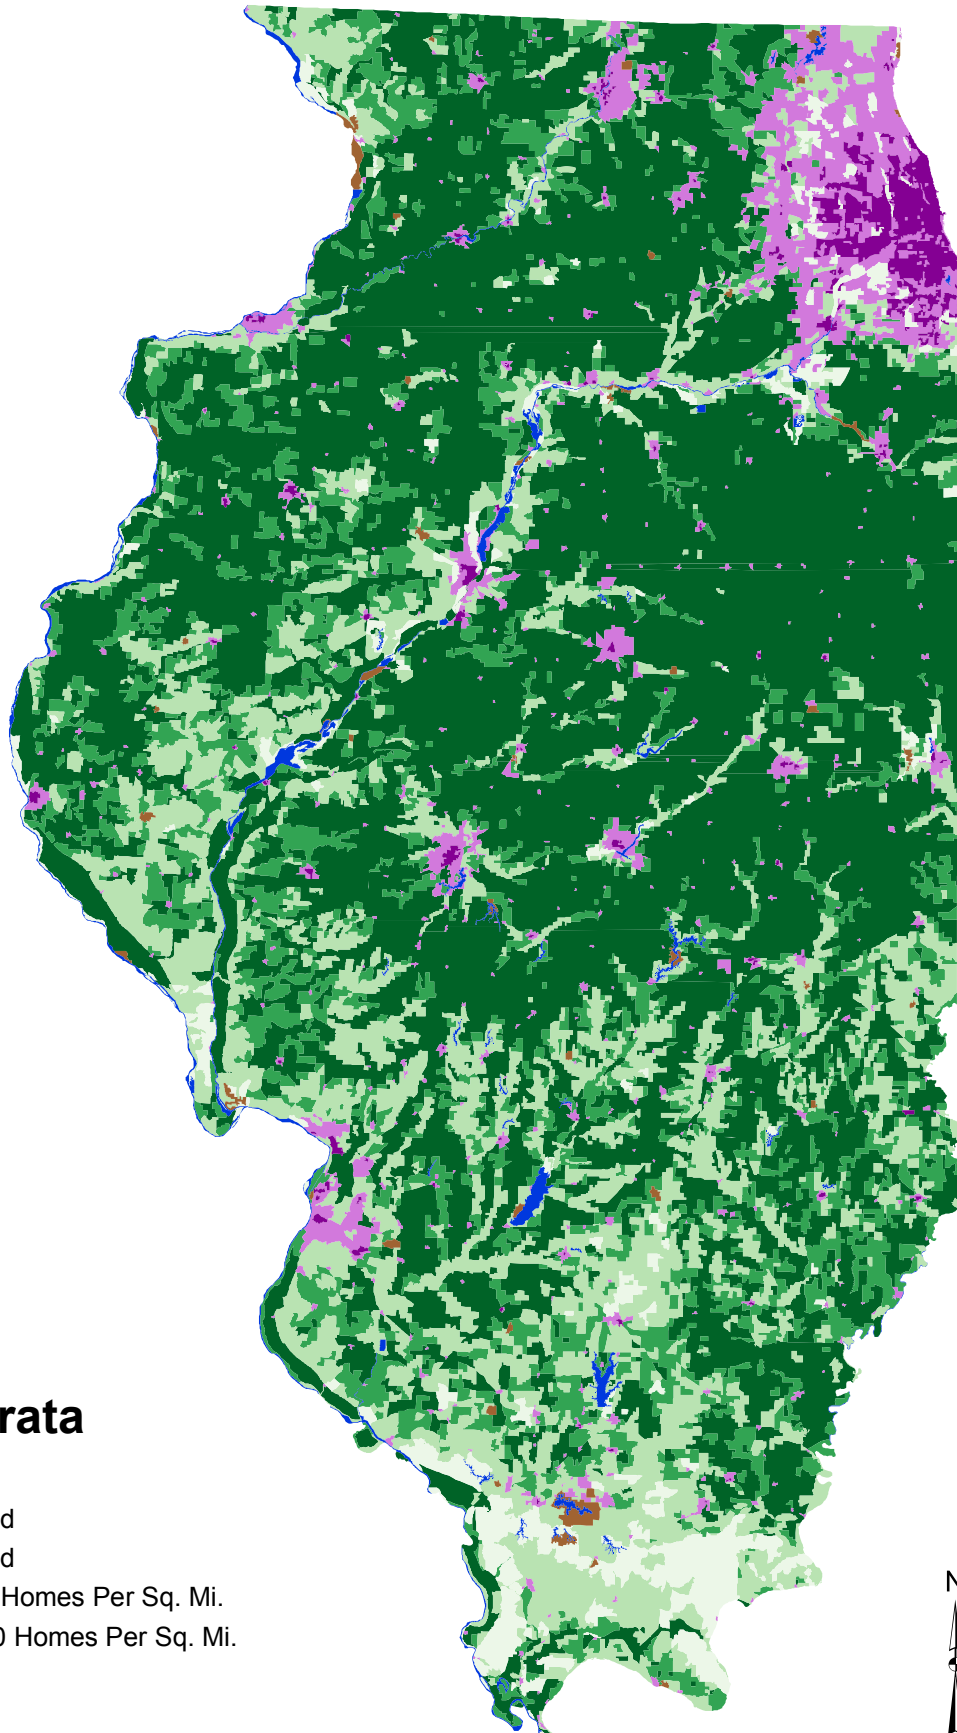

# Stratification of Illinois 2006

## Land Use Strata

- > 75% Cultivated
- 51 - 75% Cultivated
- 25 - 50% Cultivated
- Agri-Urban: > 100 Homes Per Sq. Mi.
- Commercial: > 100 Homes Per Sq. Mi.
- < 25% Cultivated
- Non-Agriculture
- Water