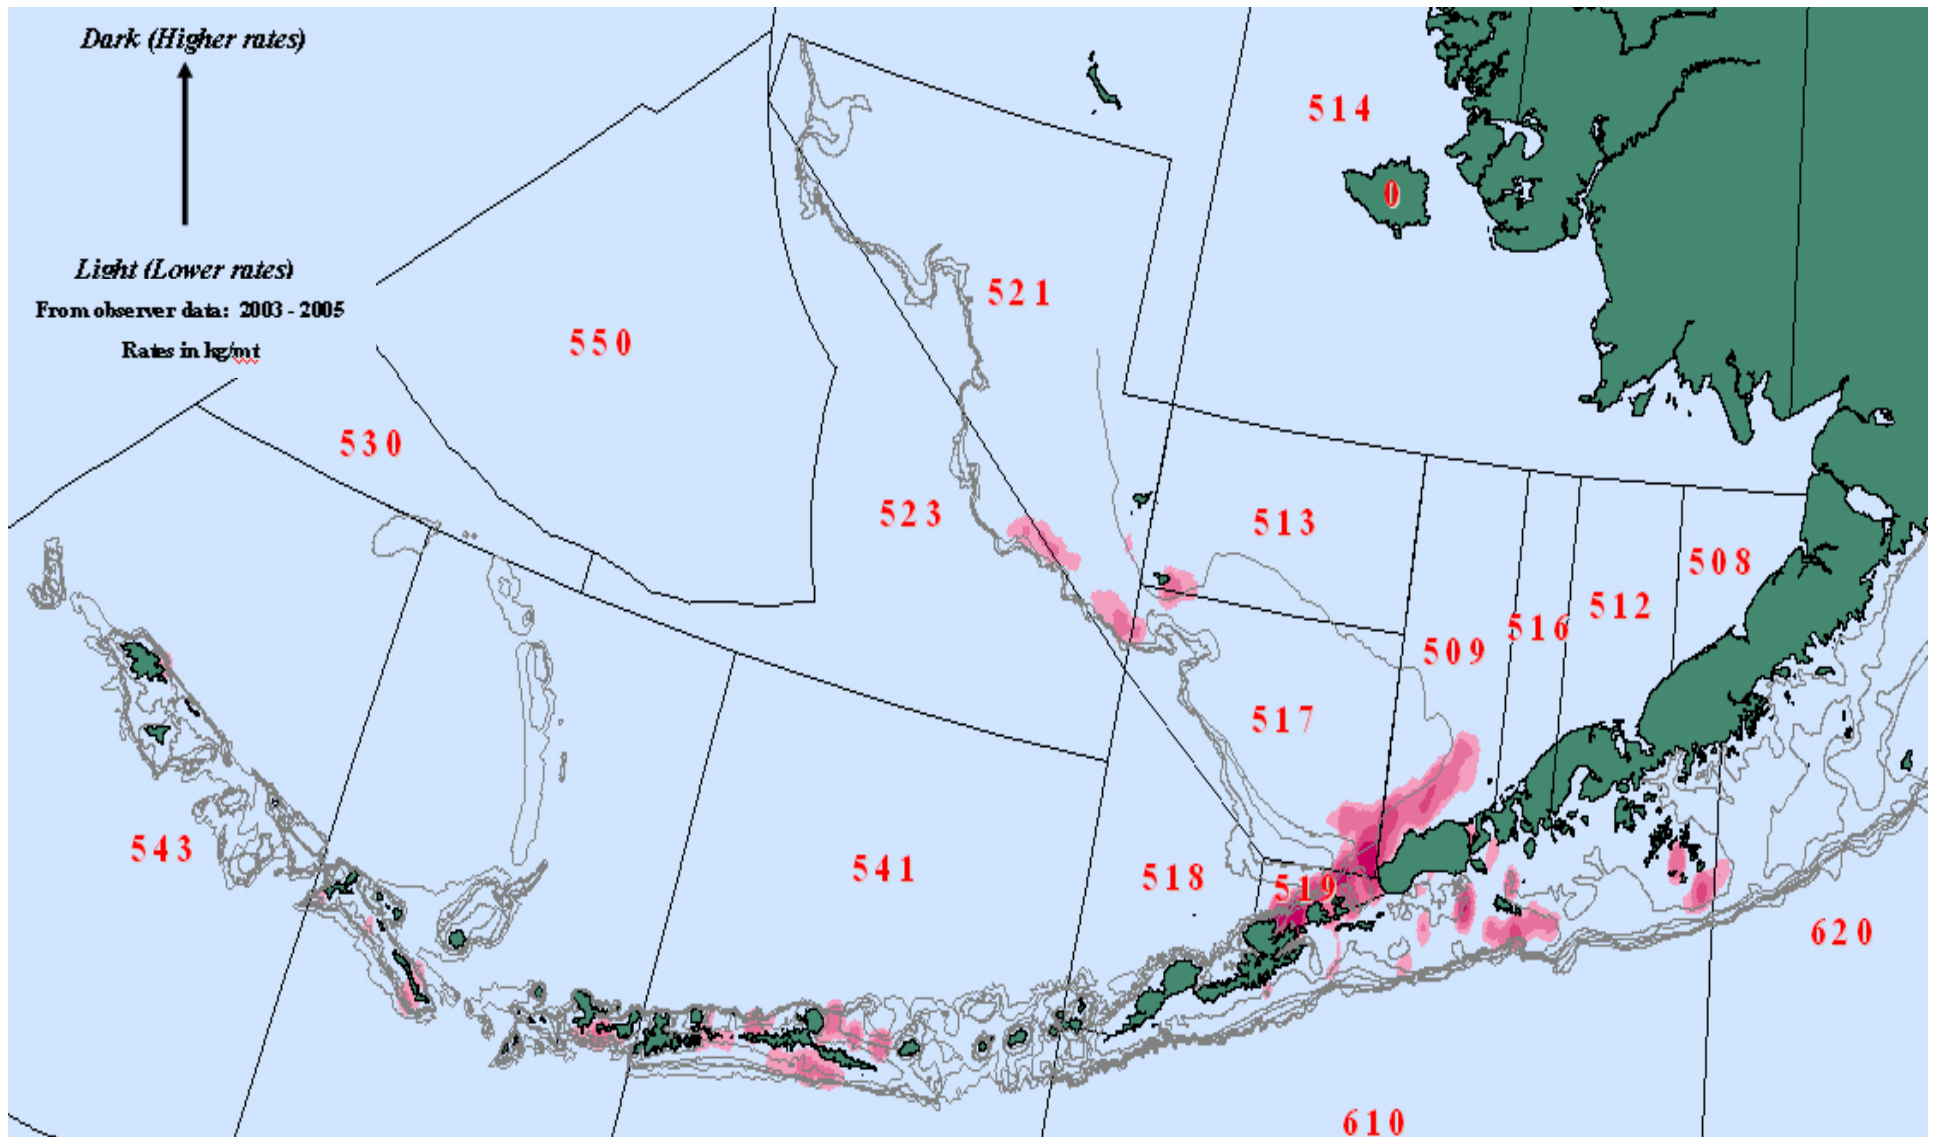

BSAI Octopus Rates by All Gears & Targets