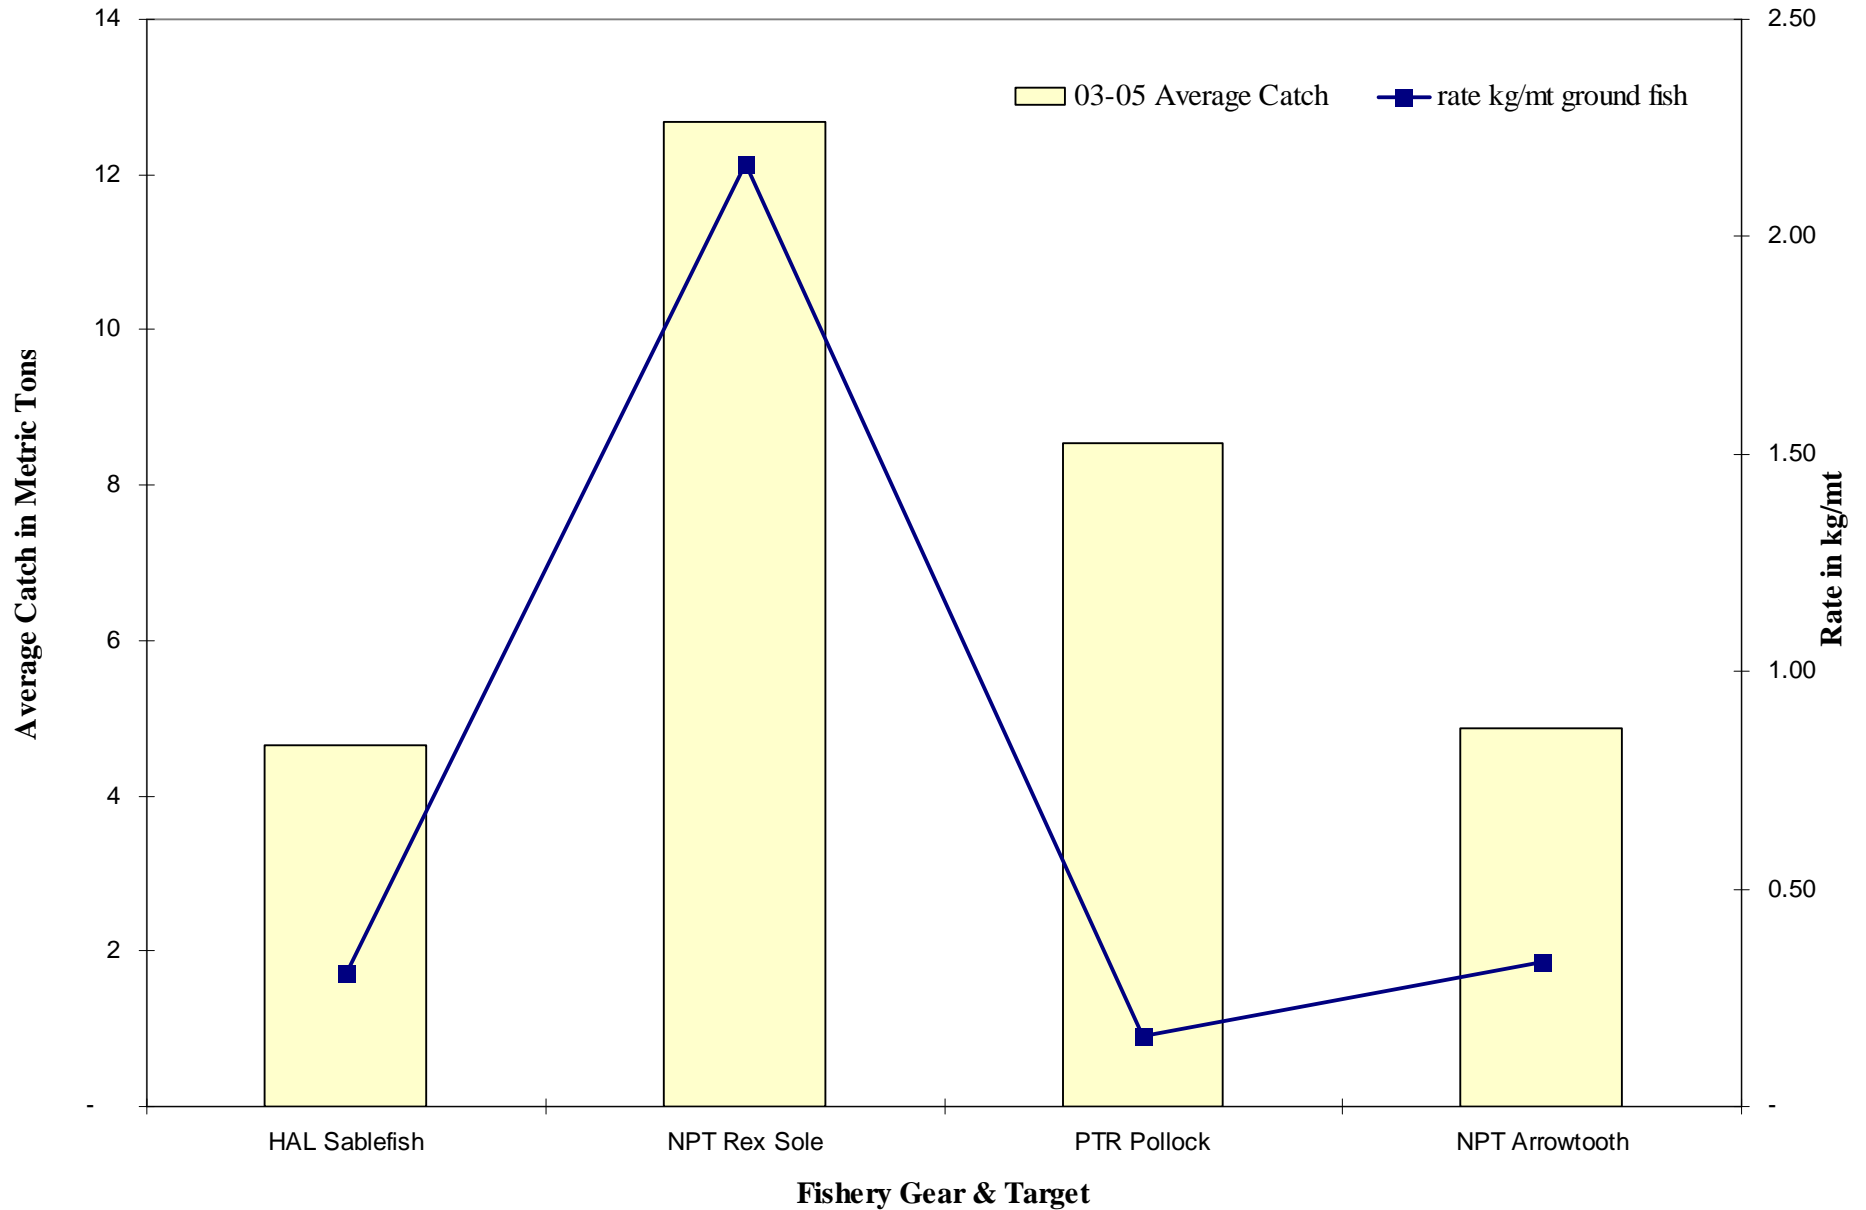

GOA Other Shark Catch by Gear & Target

2003-05 Average Catch = 55 mt