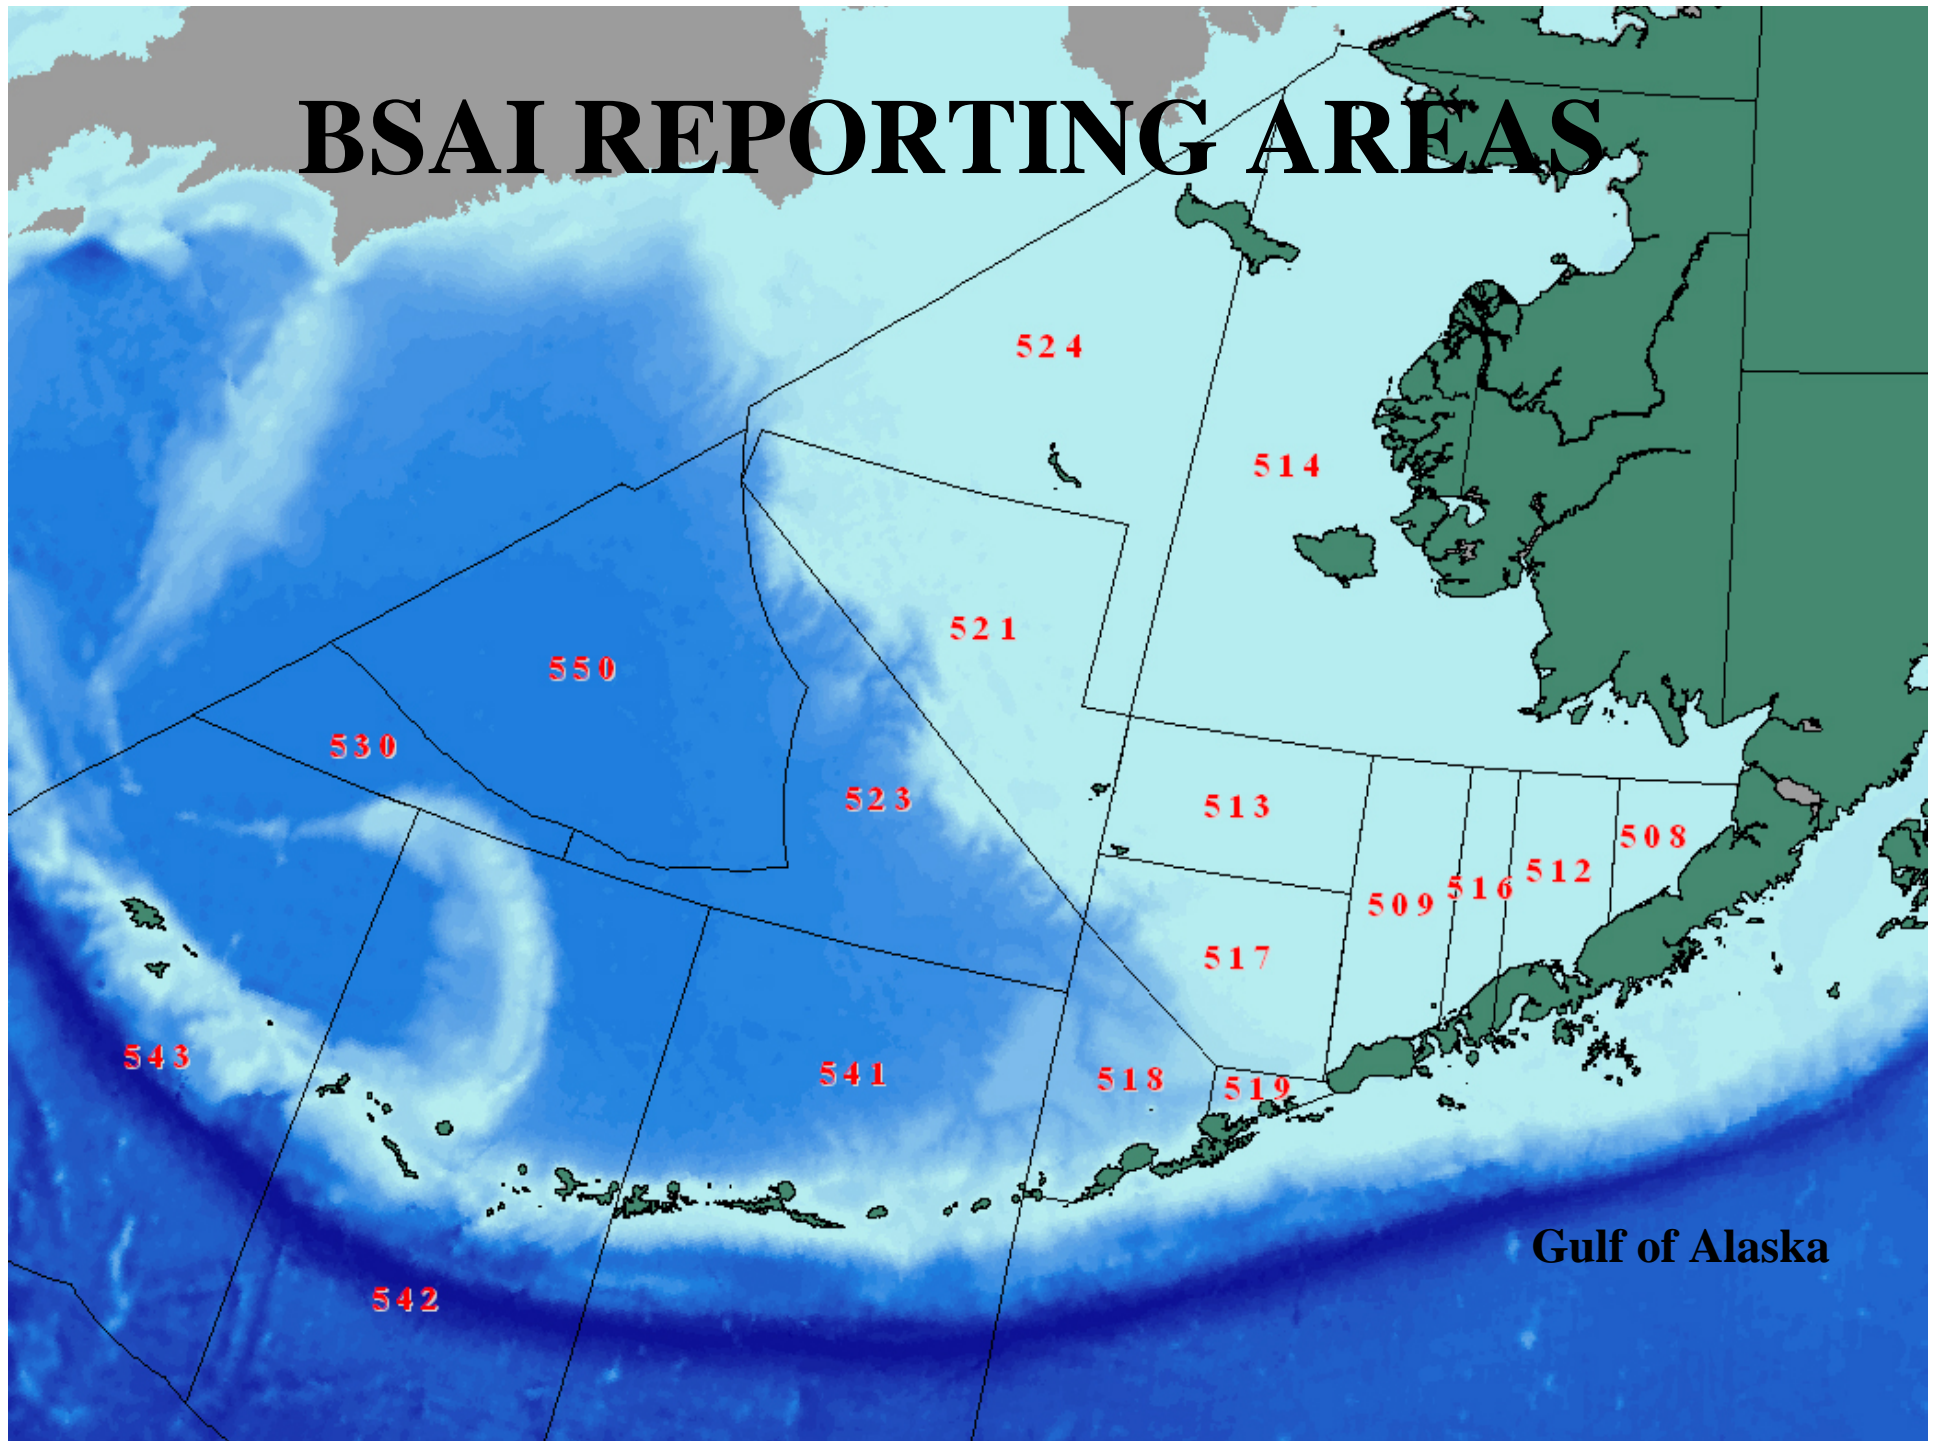

BSAI REPORTING AREAS