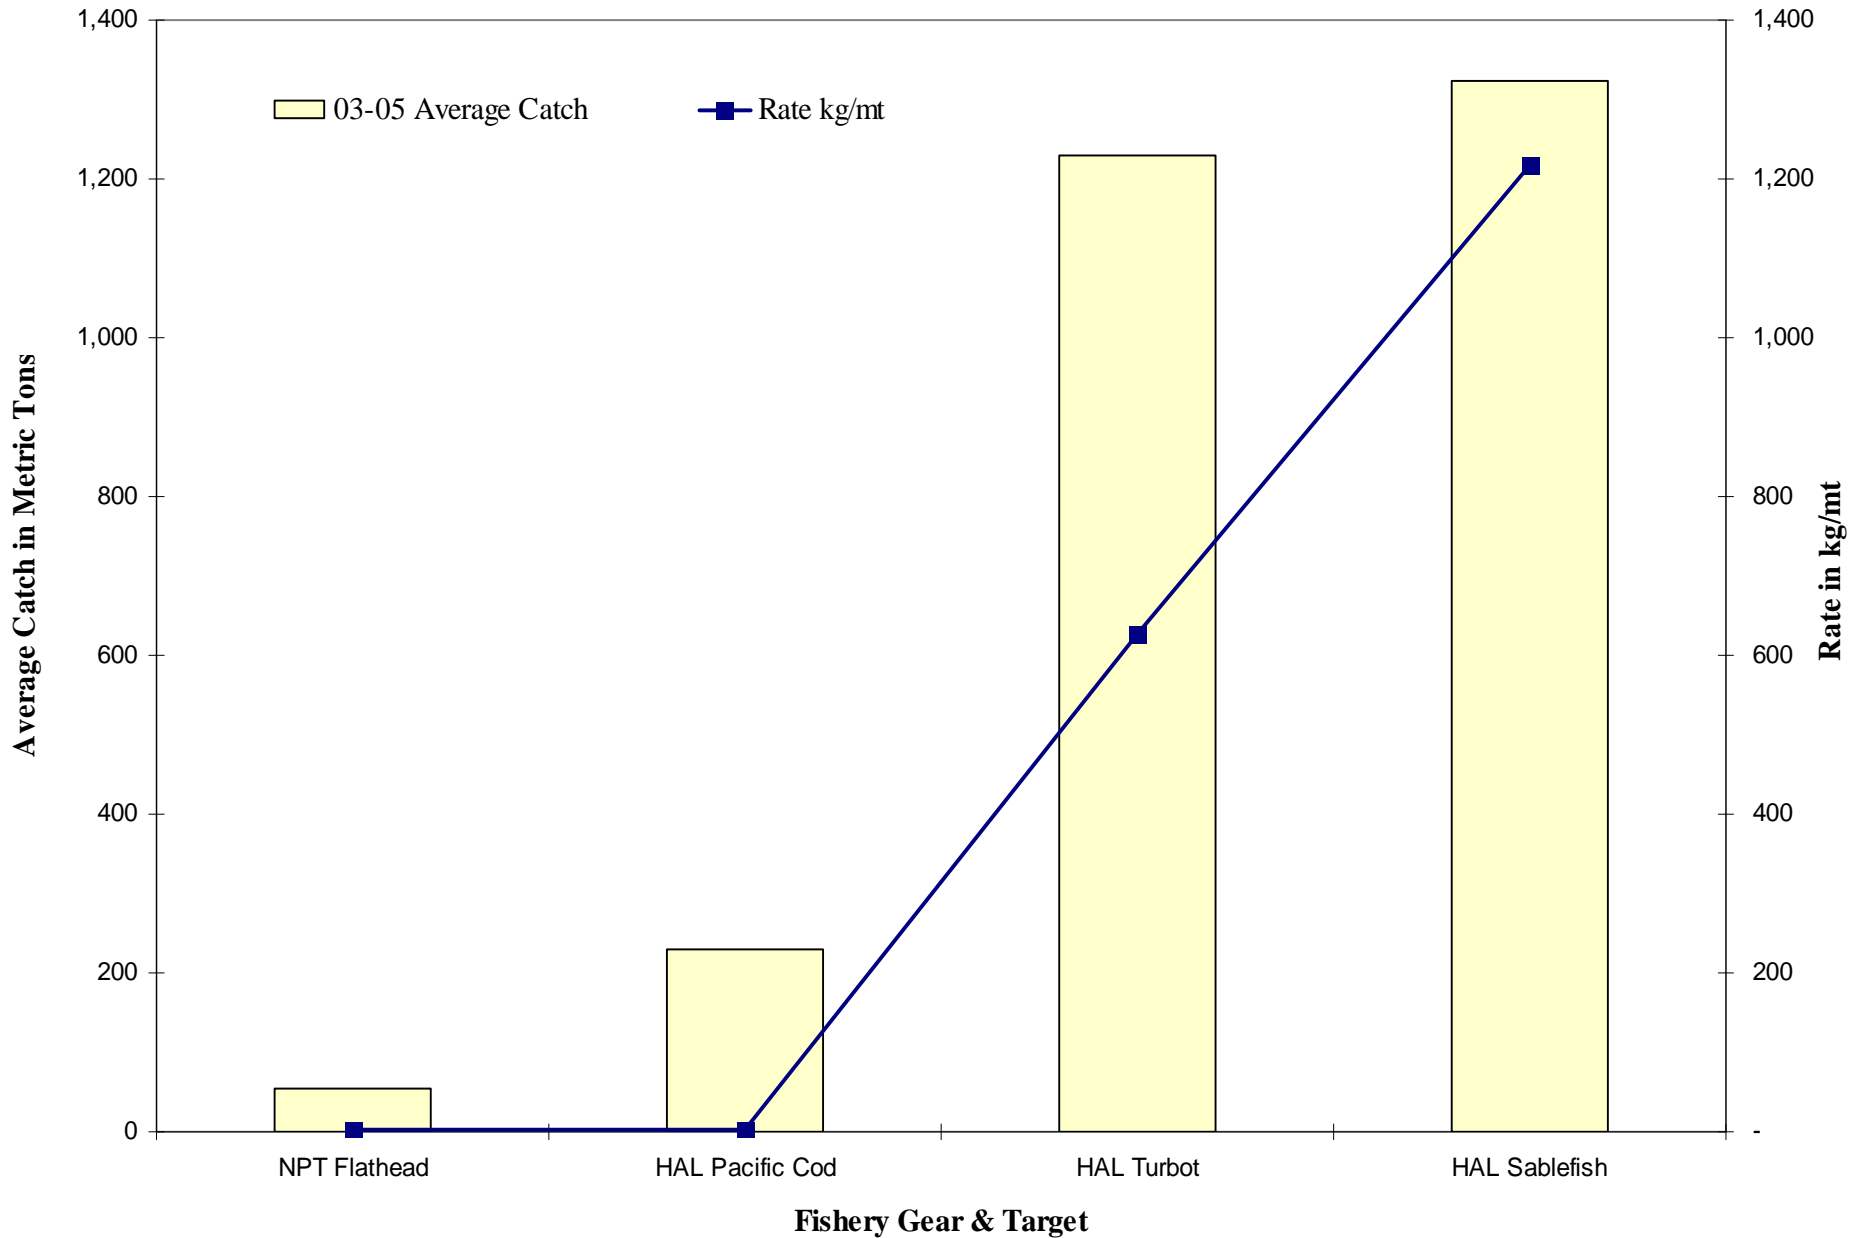

BSAI Grenadier by Gear and Target

2003-05 Average Catch = 3,832 mt