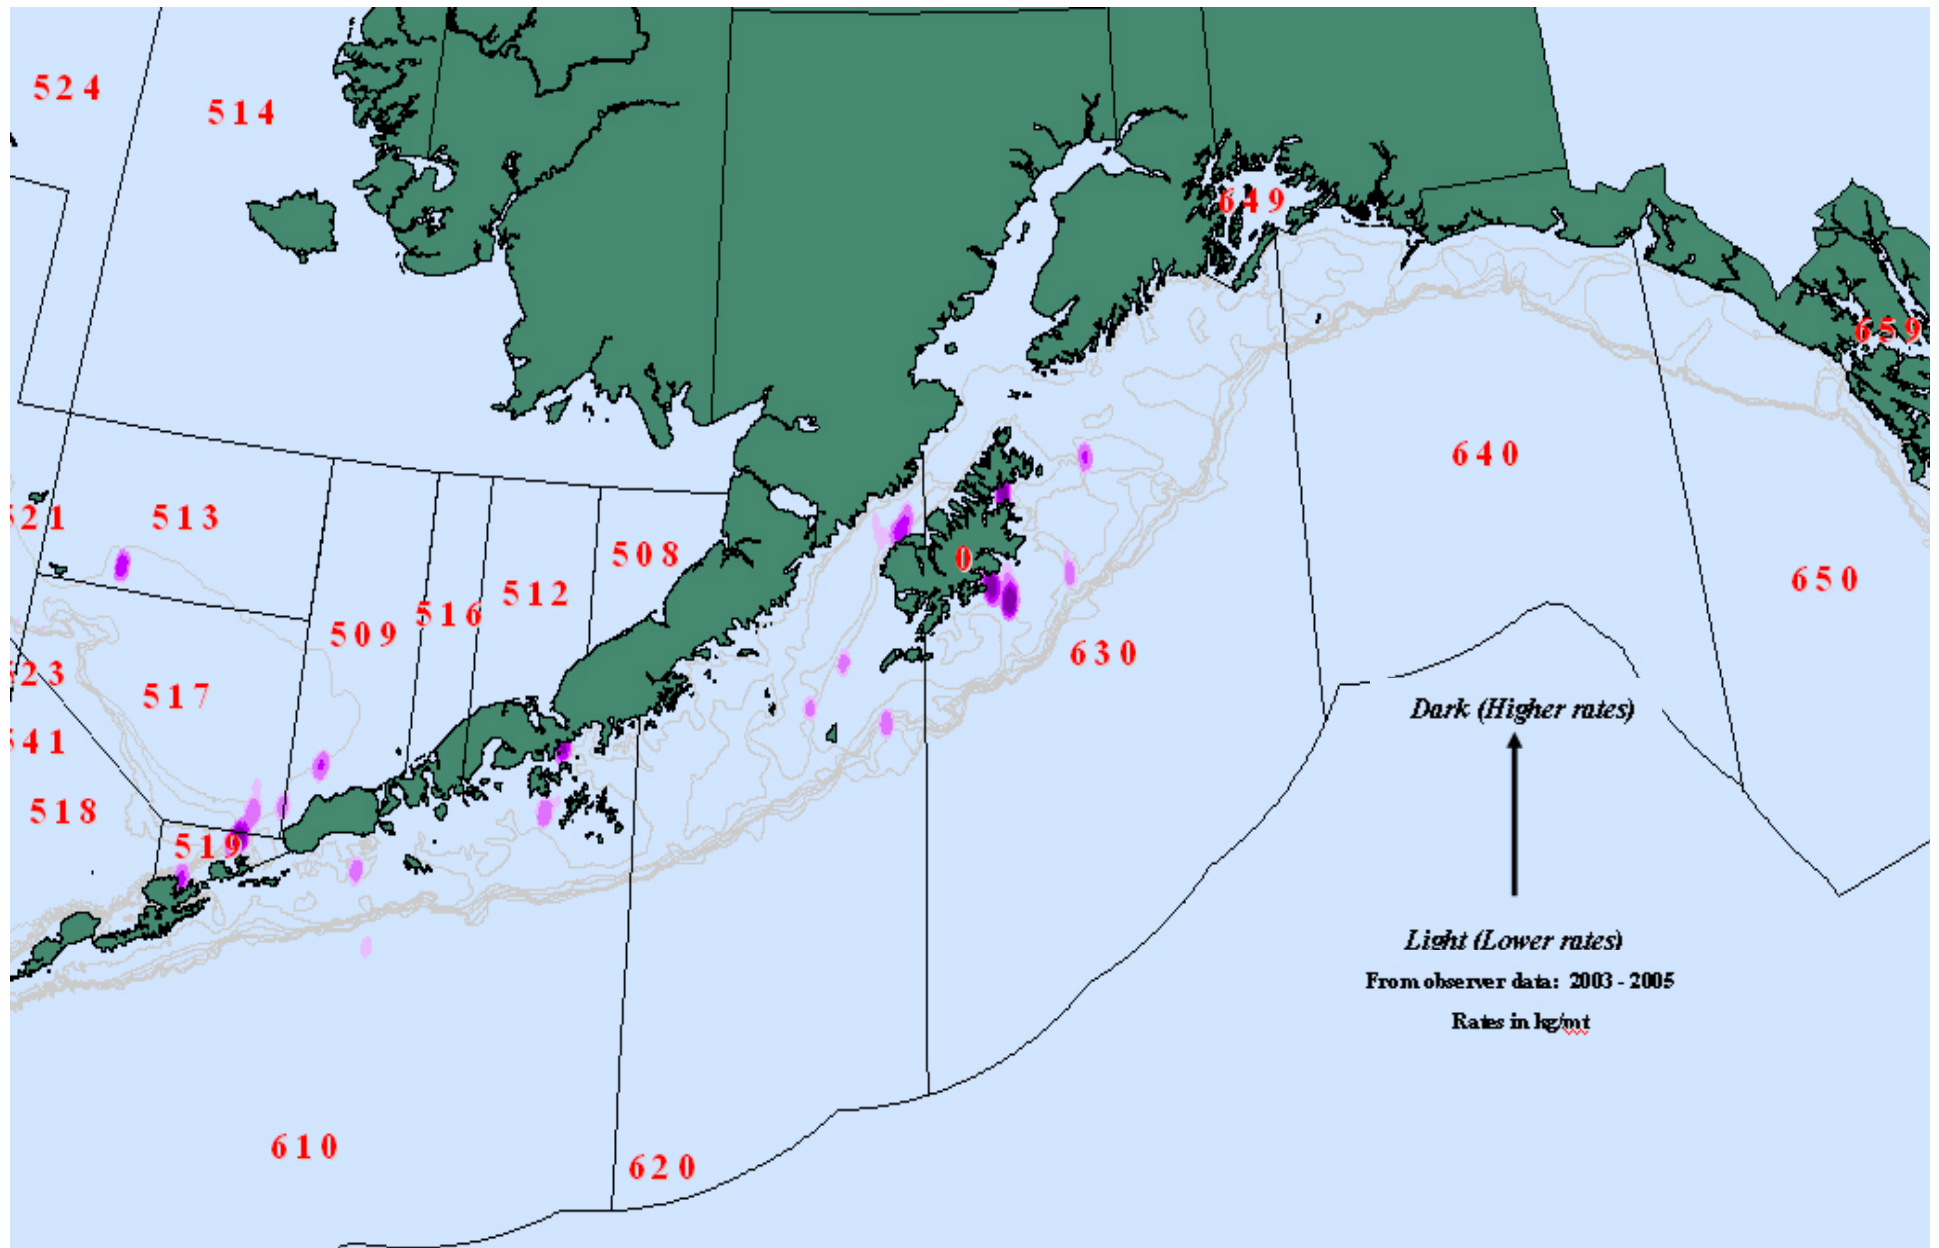

GOA Salmon Shark Rates by All Gears & Targets