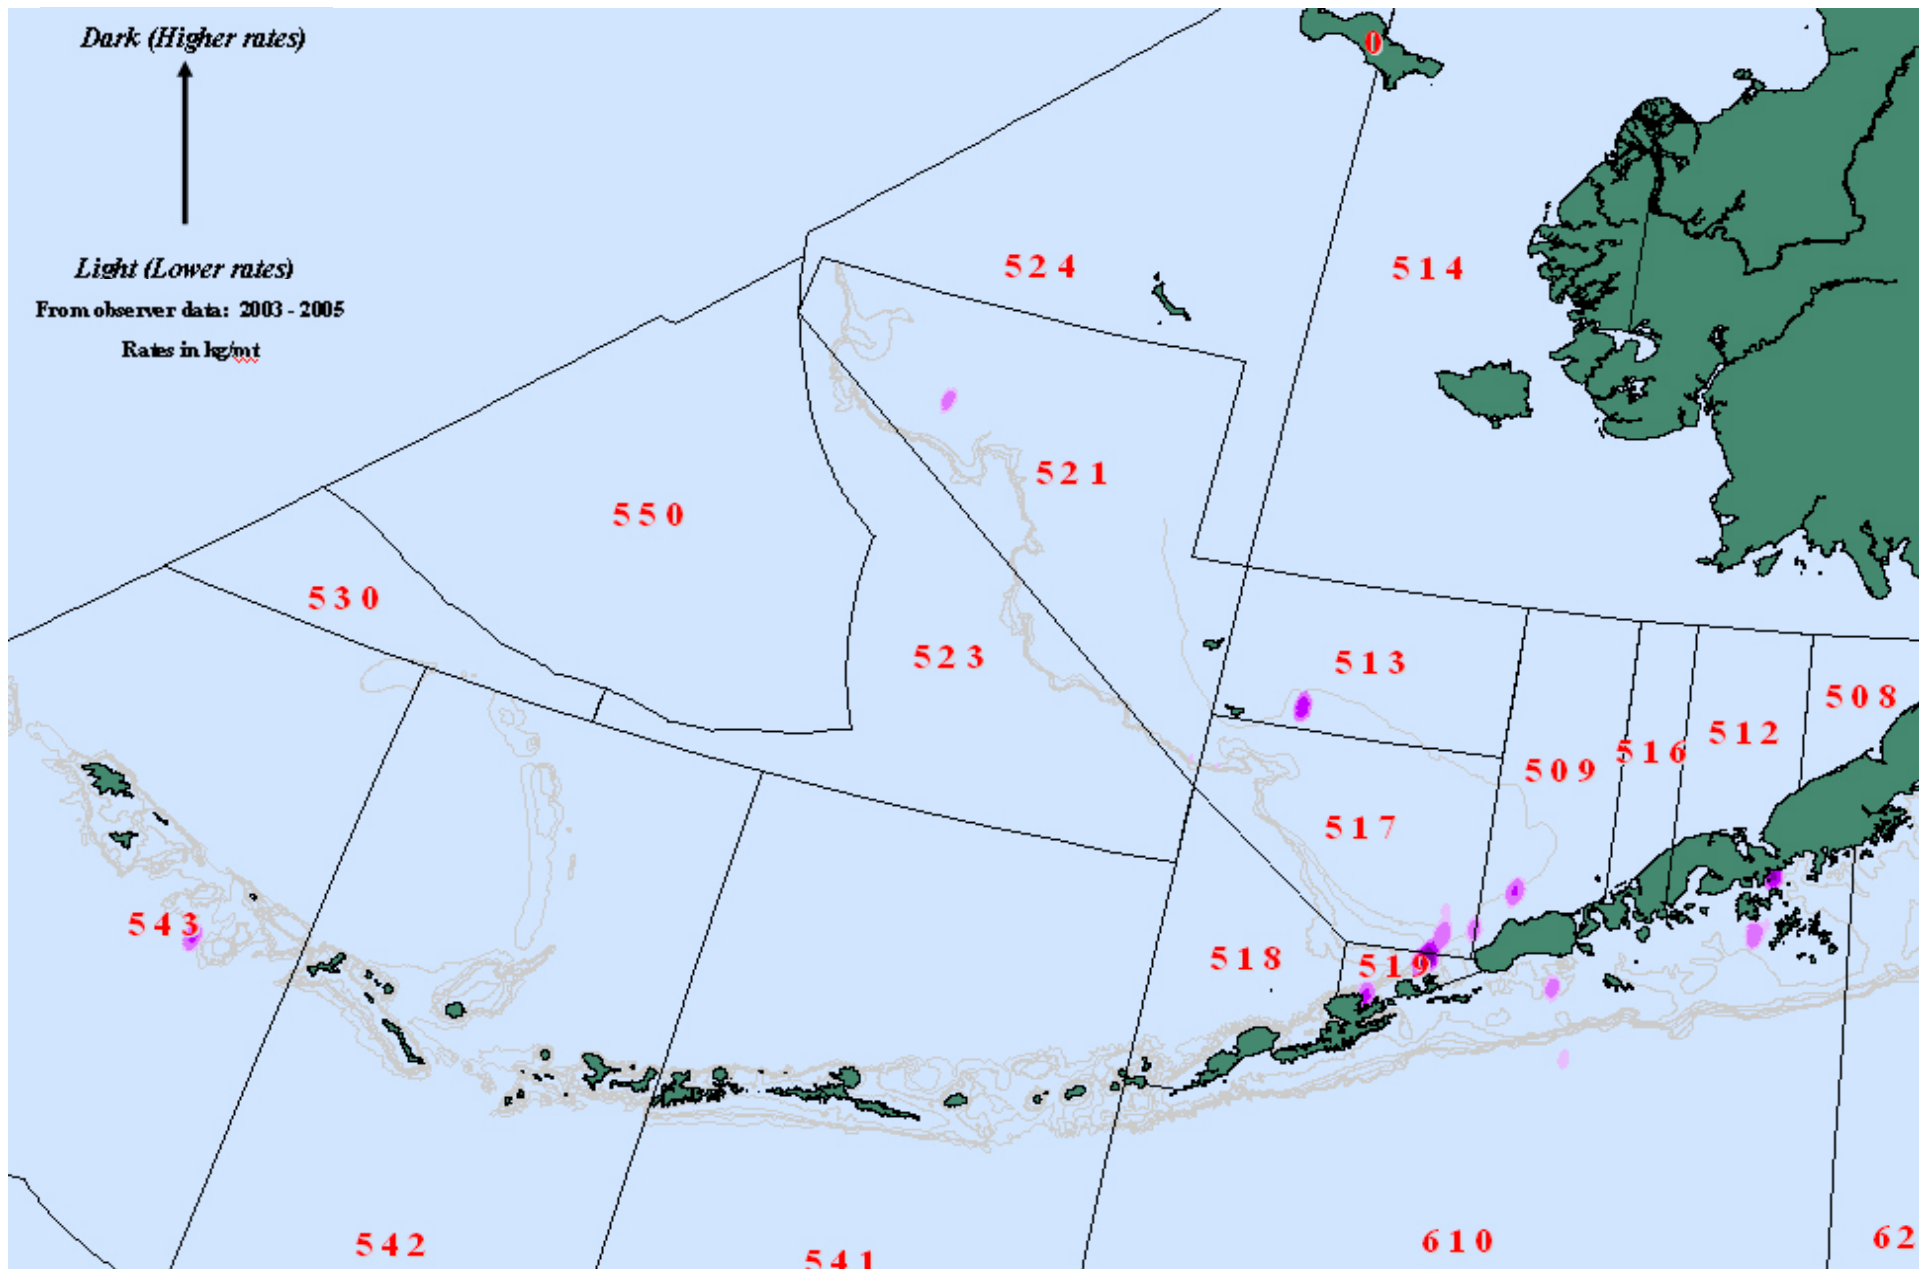

BSAI Salmon Shark Rates by All Gears & Targets