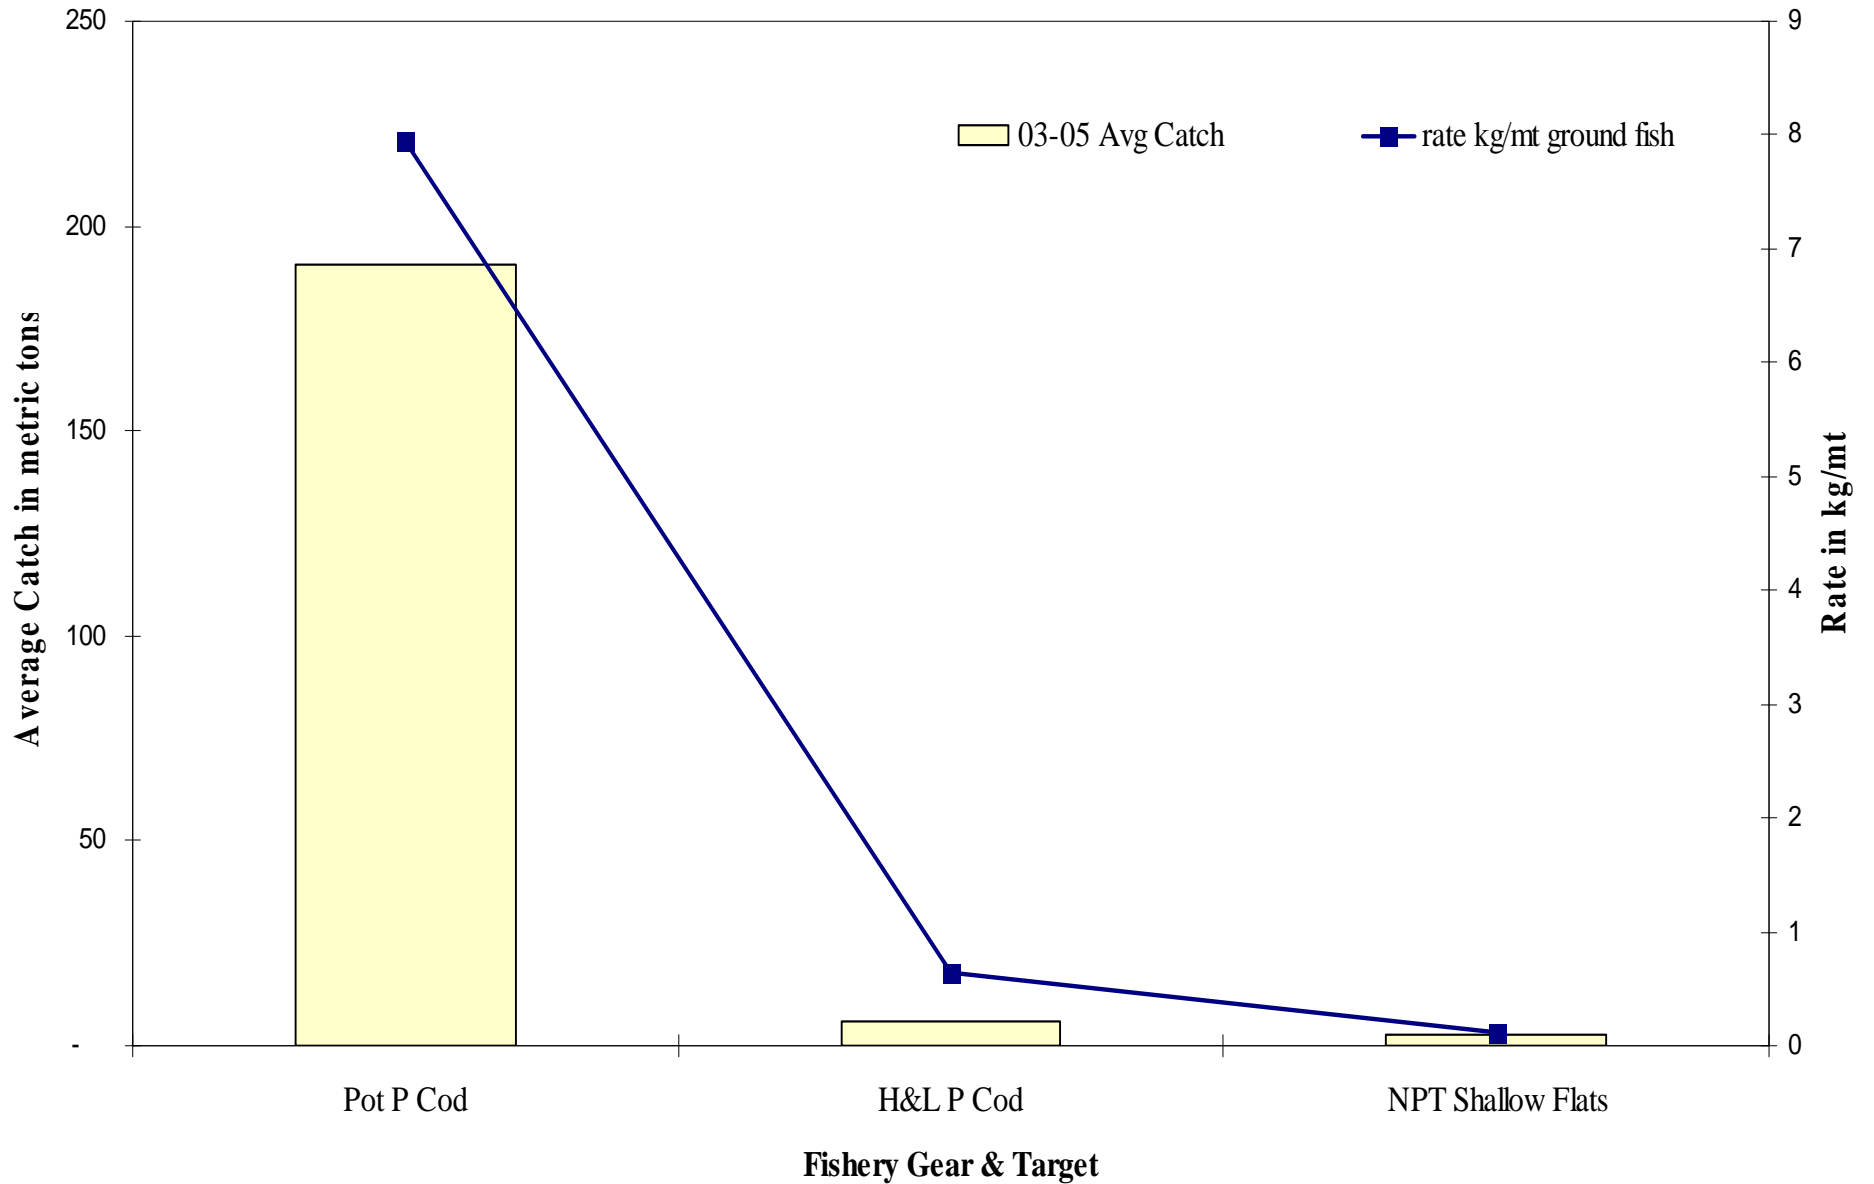

GOA Octopus Catch by Gear & Target

2003-05 Average Catch = 219 mt