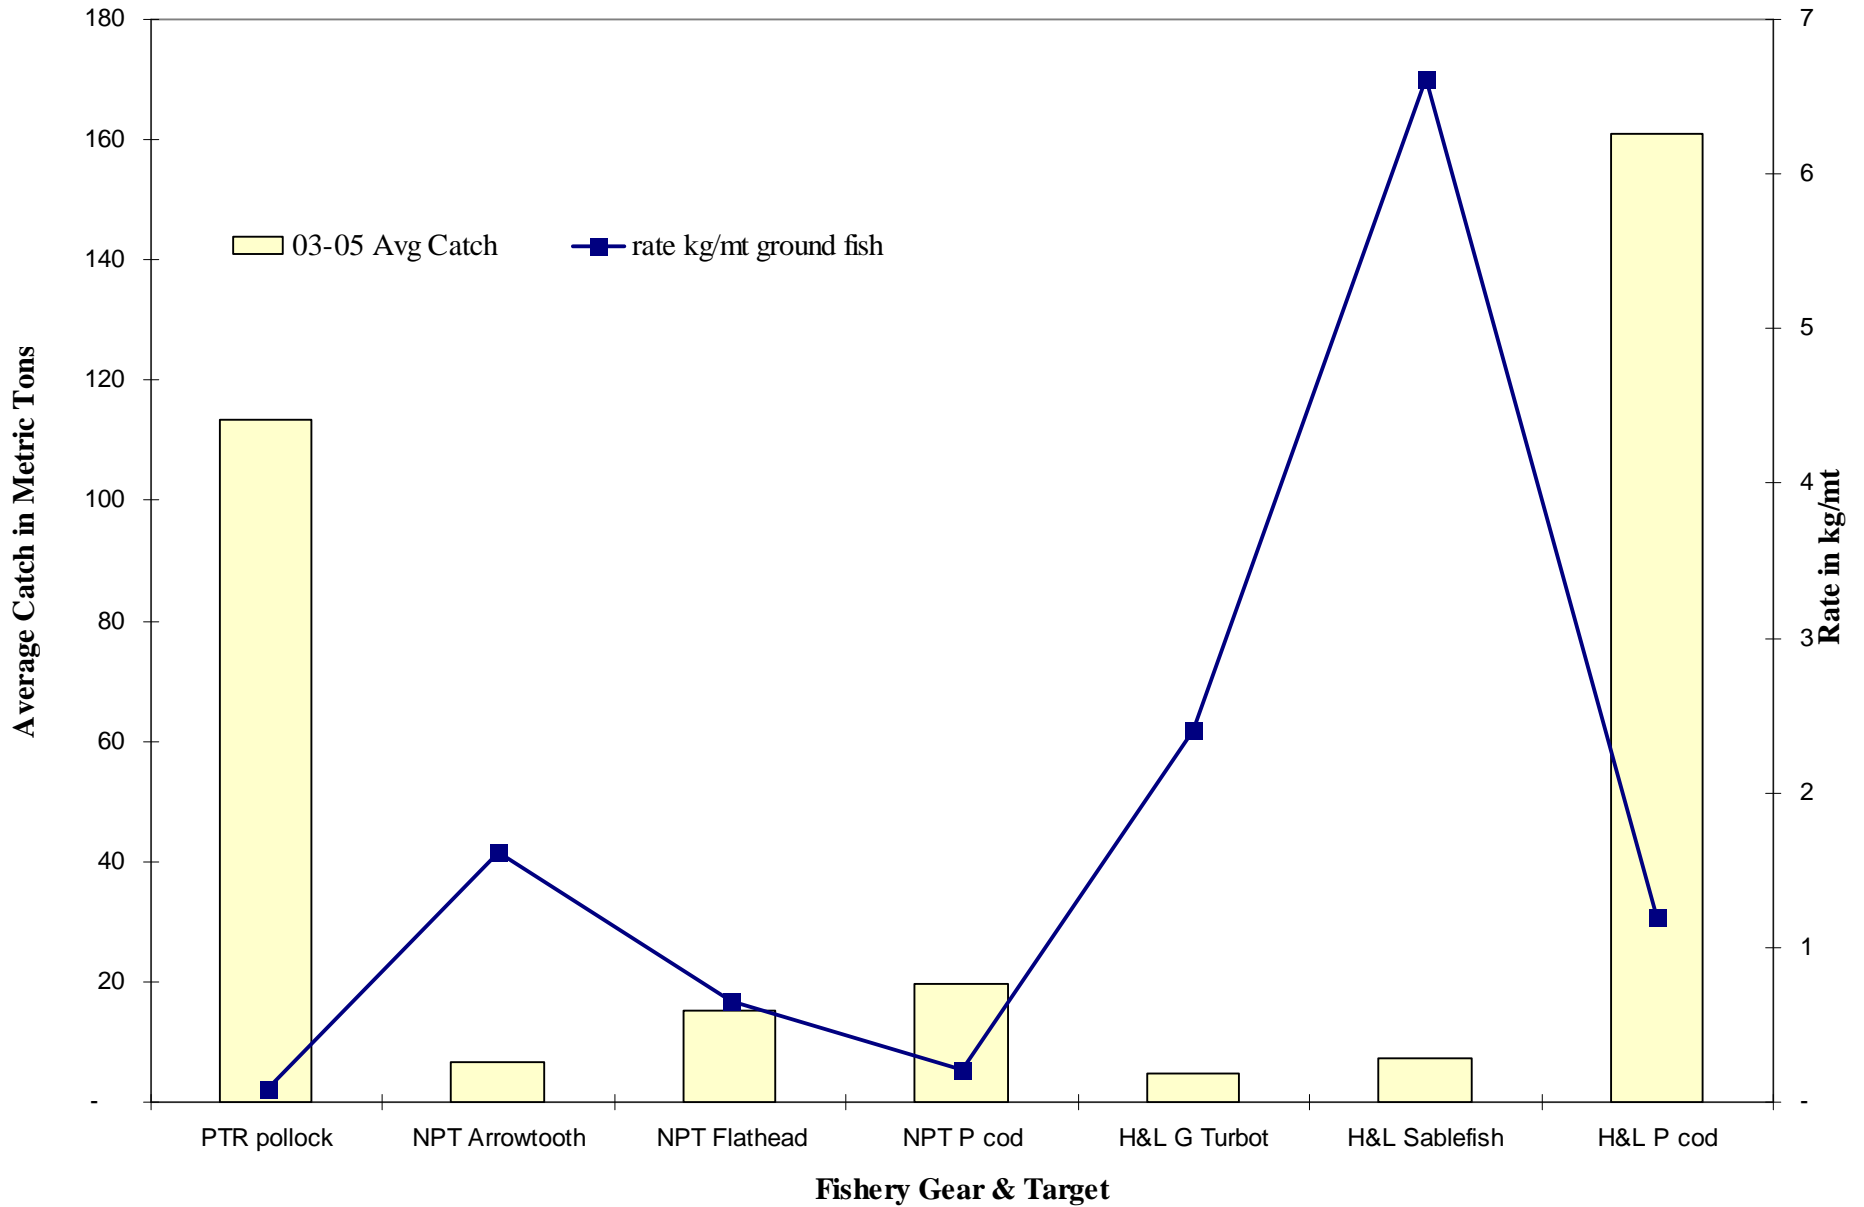

BSAI Sleeper Shark Catch by Gear & Target

2003-05 Average Catch = 346 mt