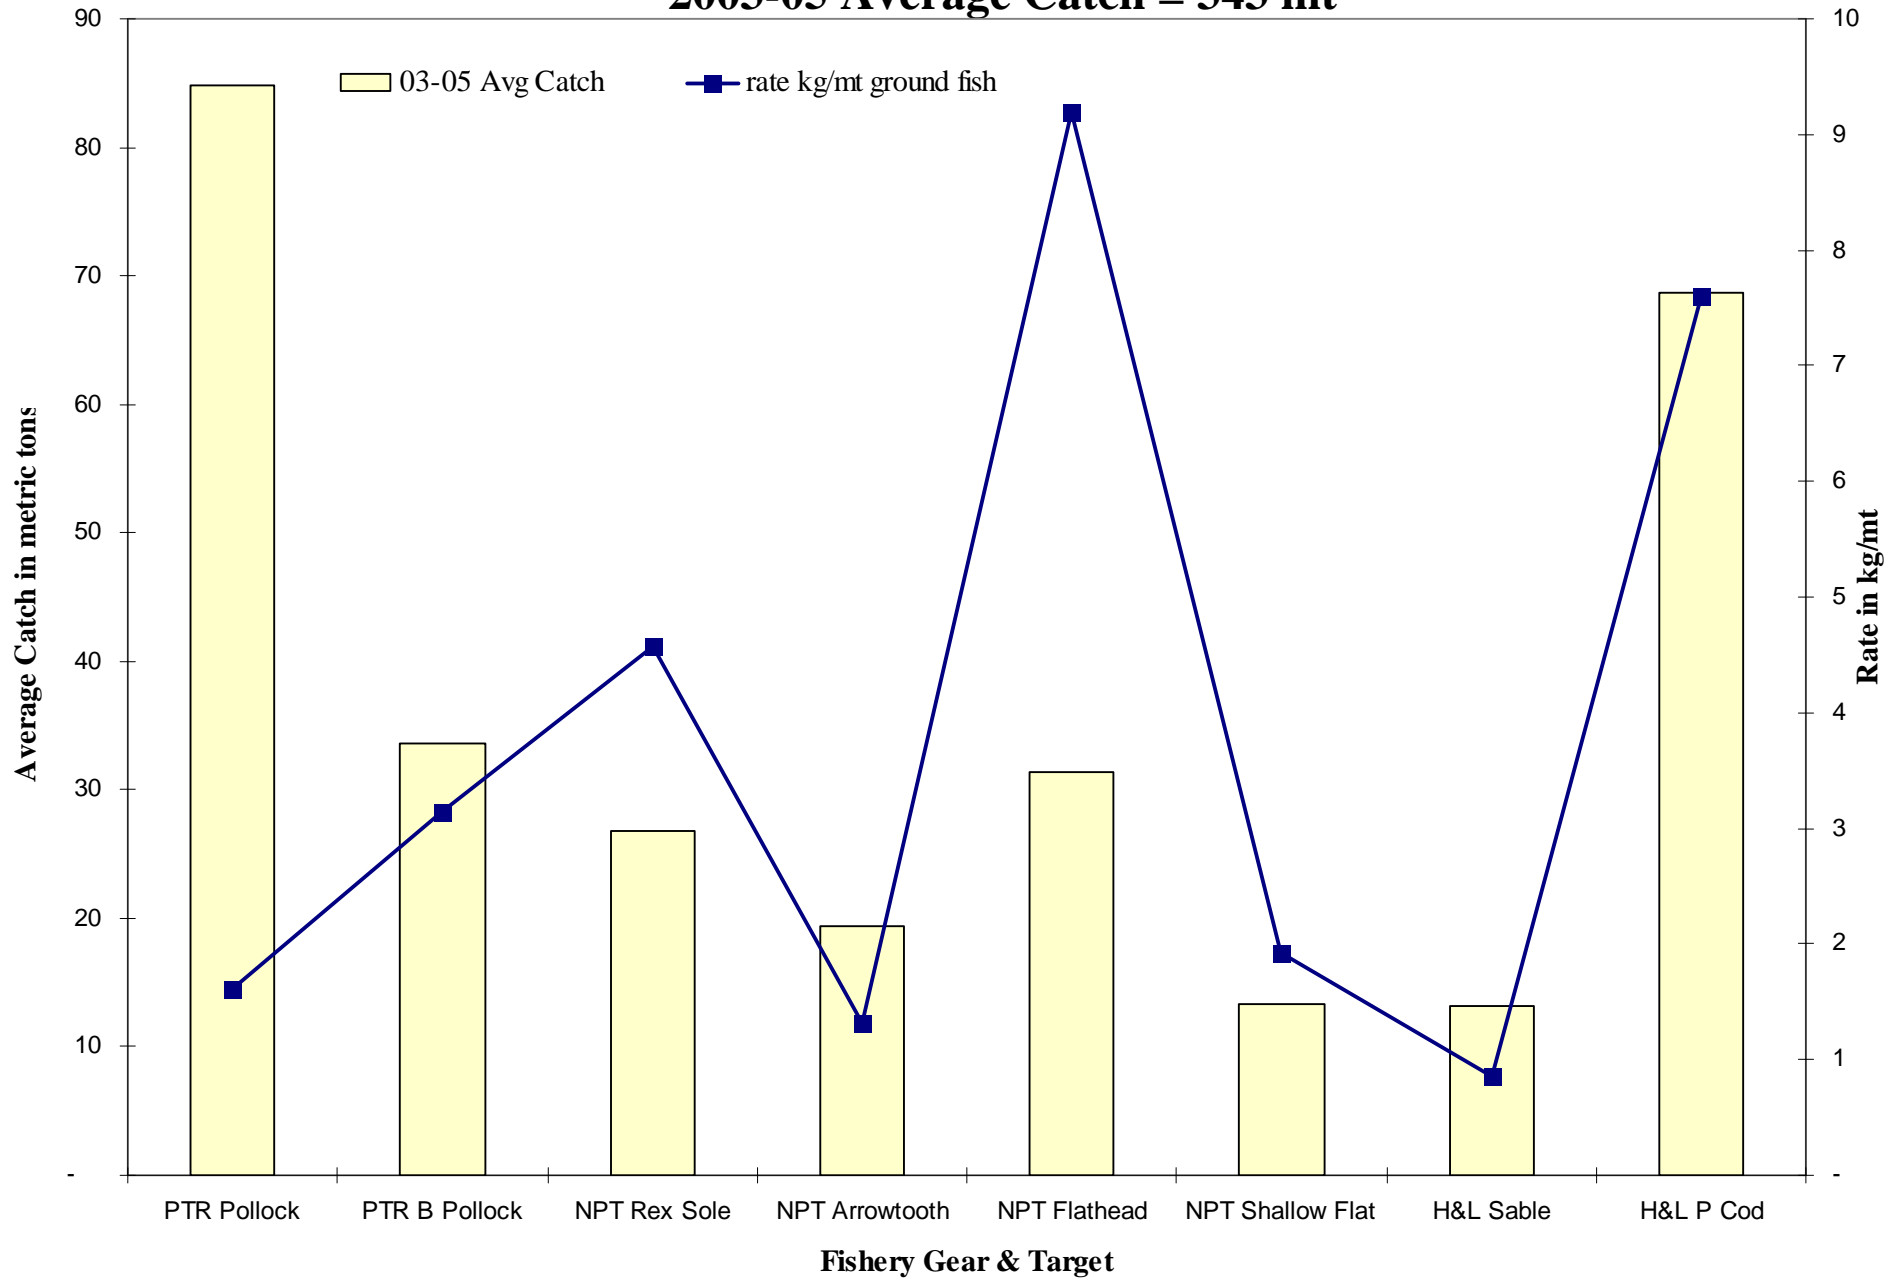

## LEGEND

EASTERN GOA

649 + 640 + 659 + 650

CENTRAL GOA

620 + 630

WESTERN GOA = 610

# GOA Sleeper Shark Catch by Gear & Target

2003-05 Average Catch = 343 mt