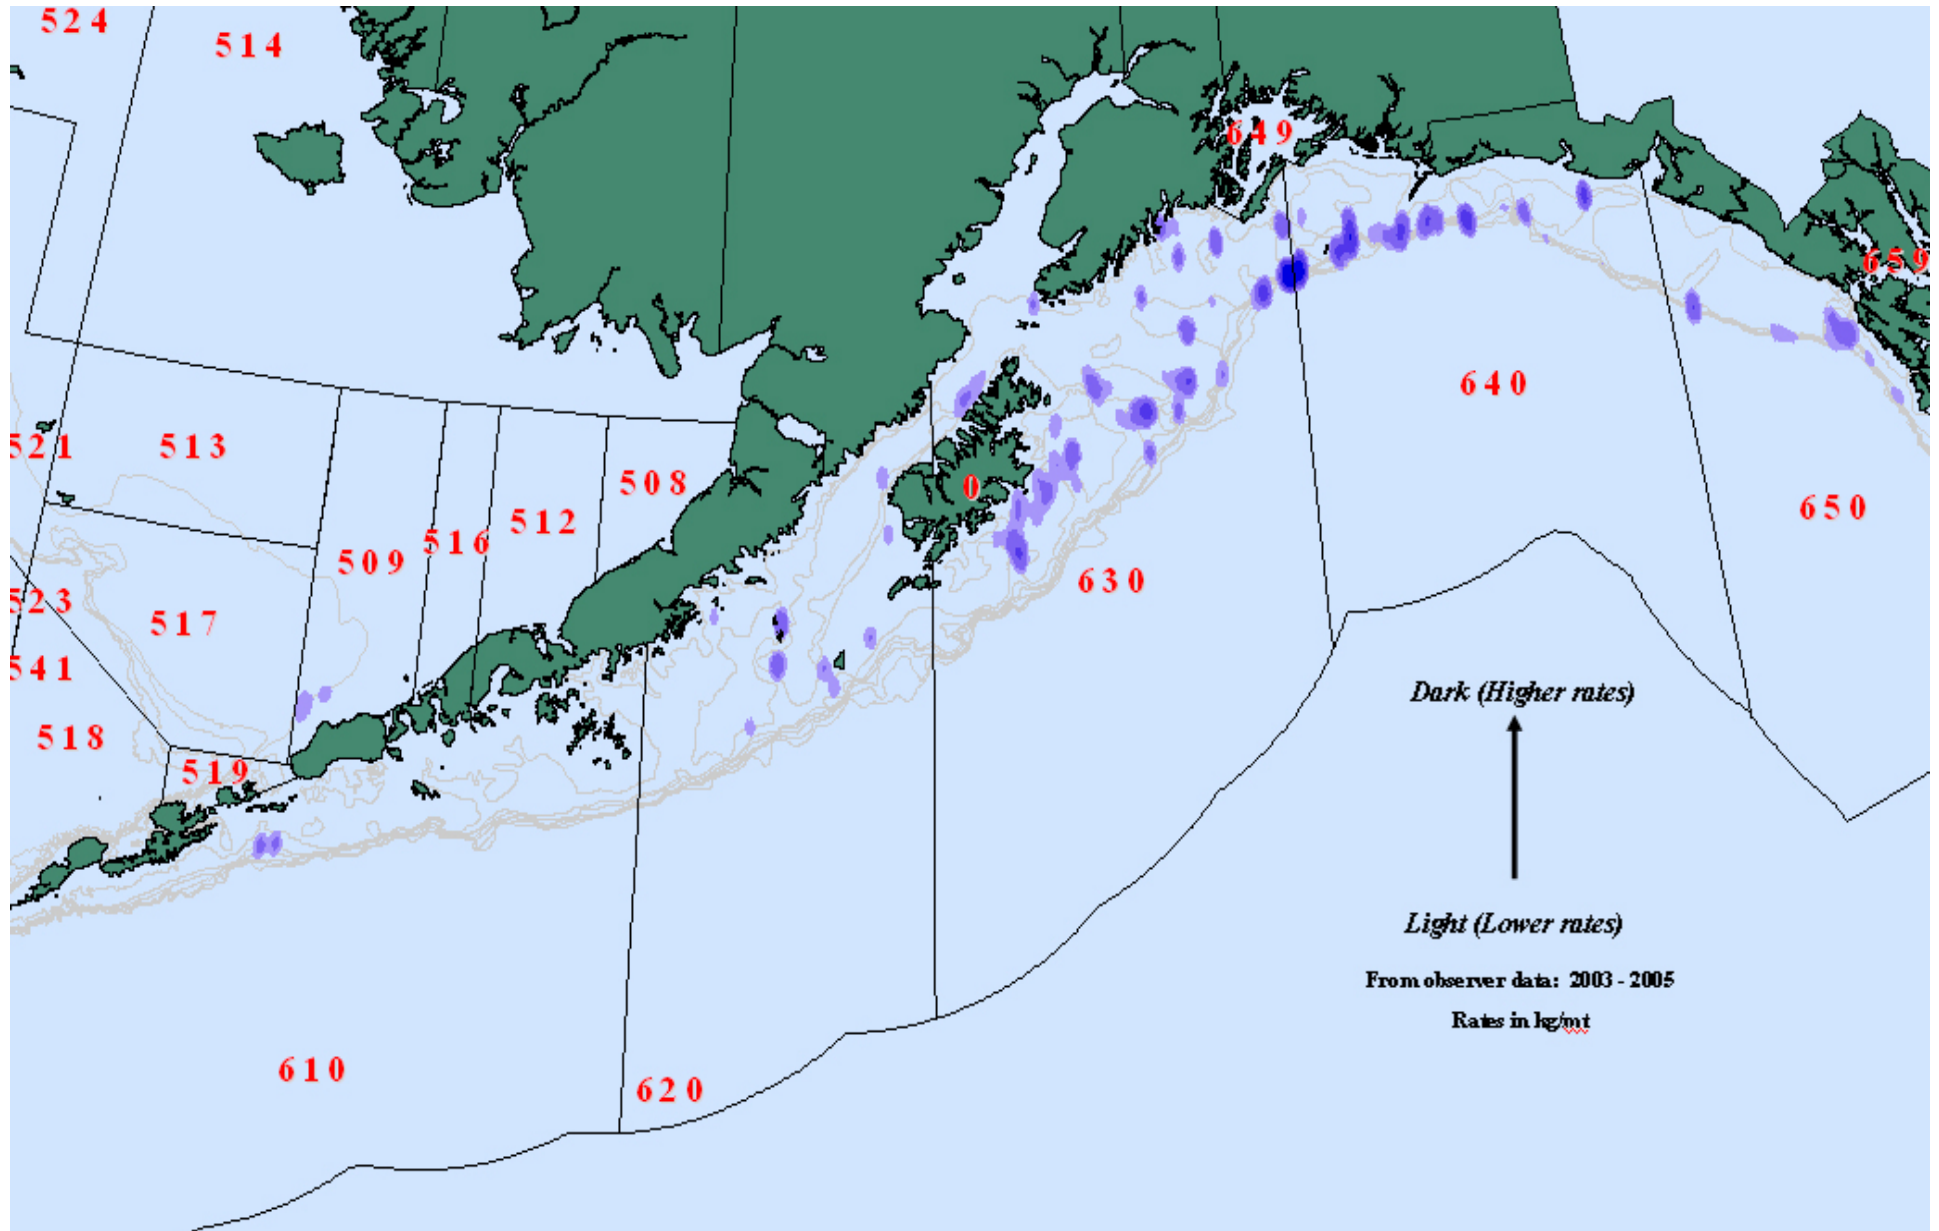

GOA Spiny Dogfish Rates by All Gears & Targets