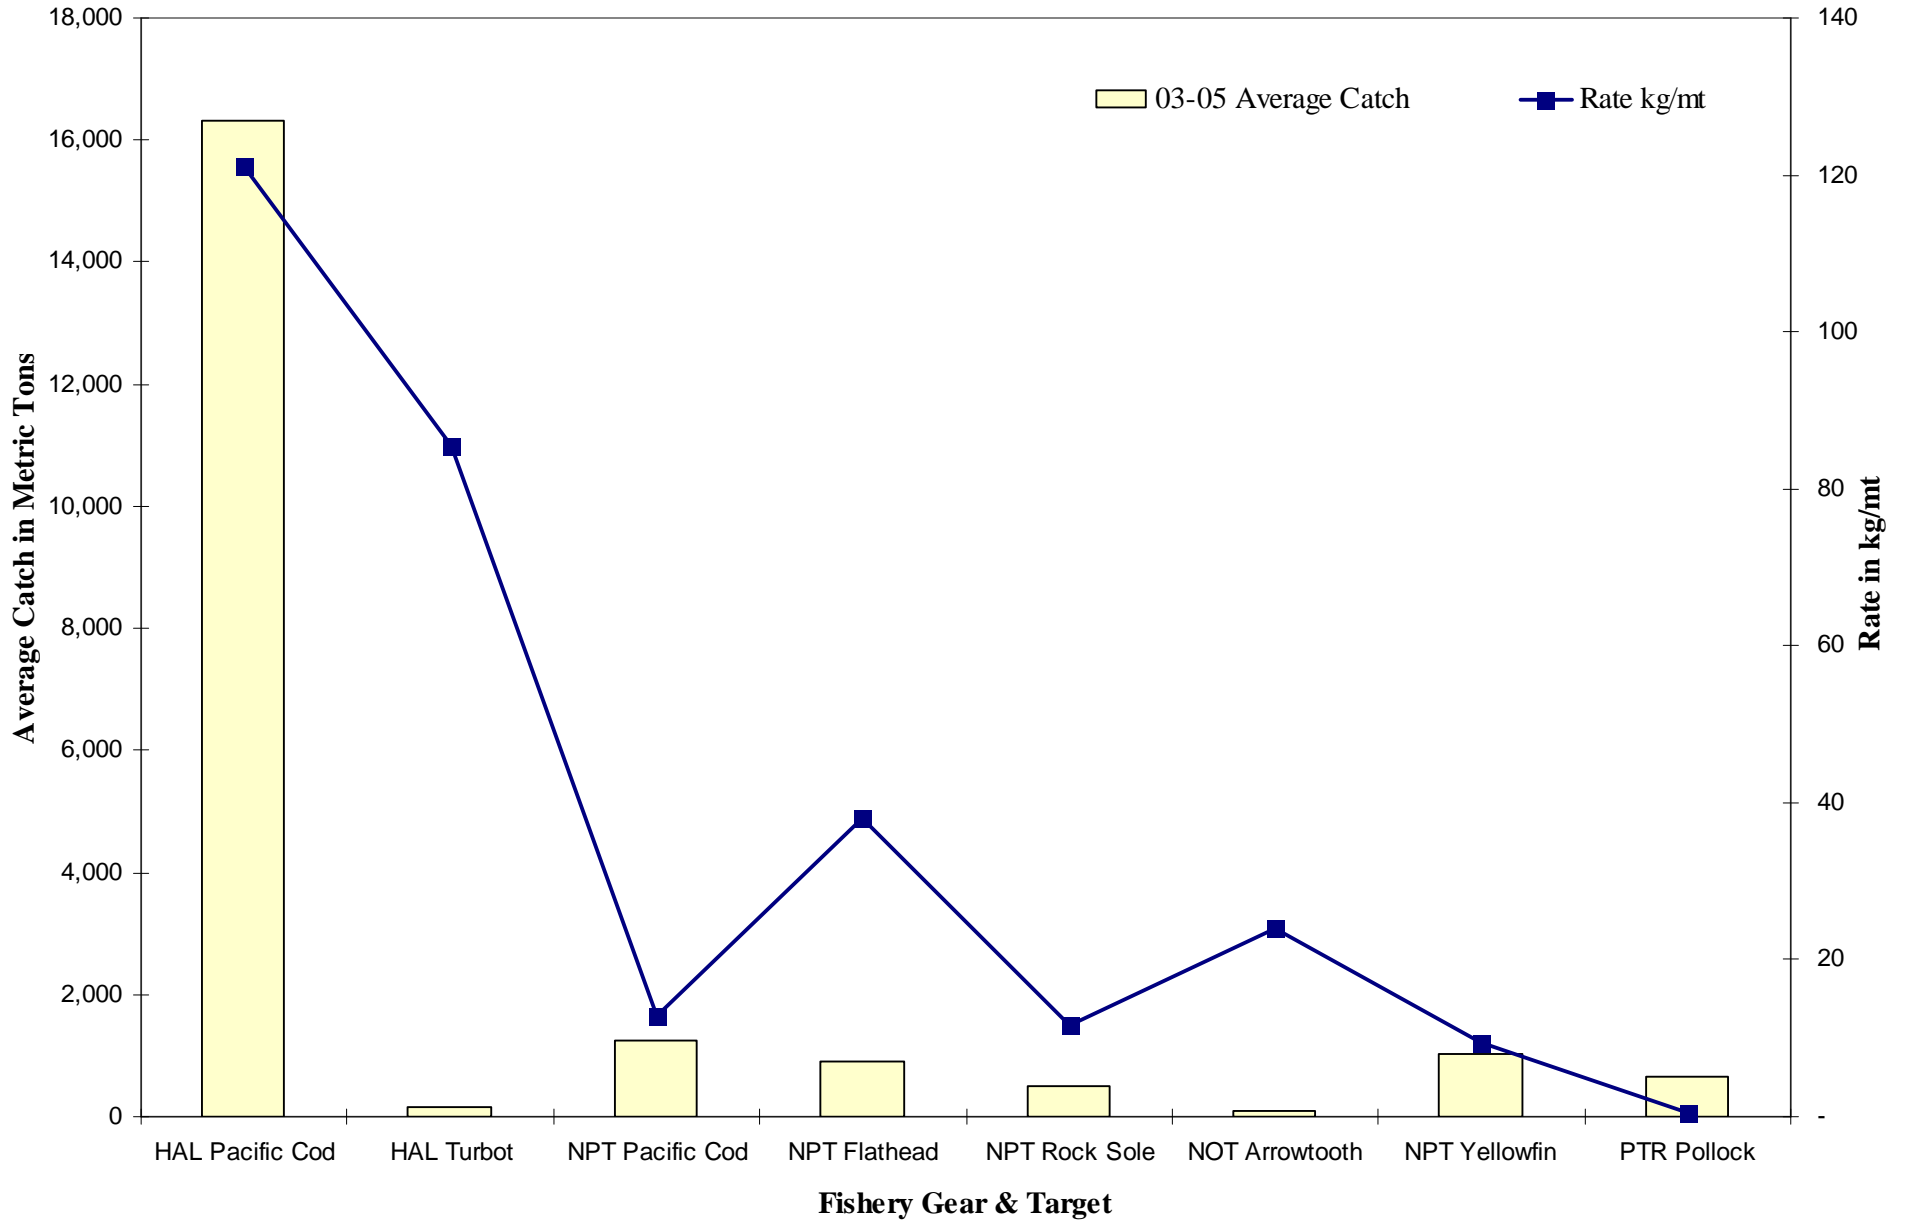

BSAI Skate Catch

2003-05 Average Catch = 20,033 mt