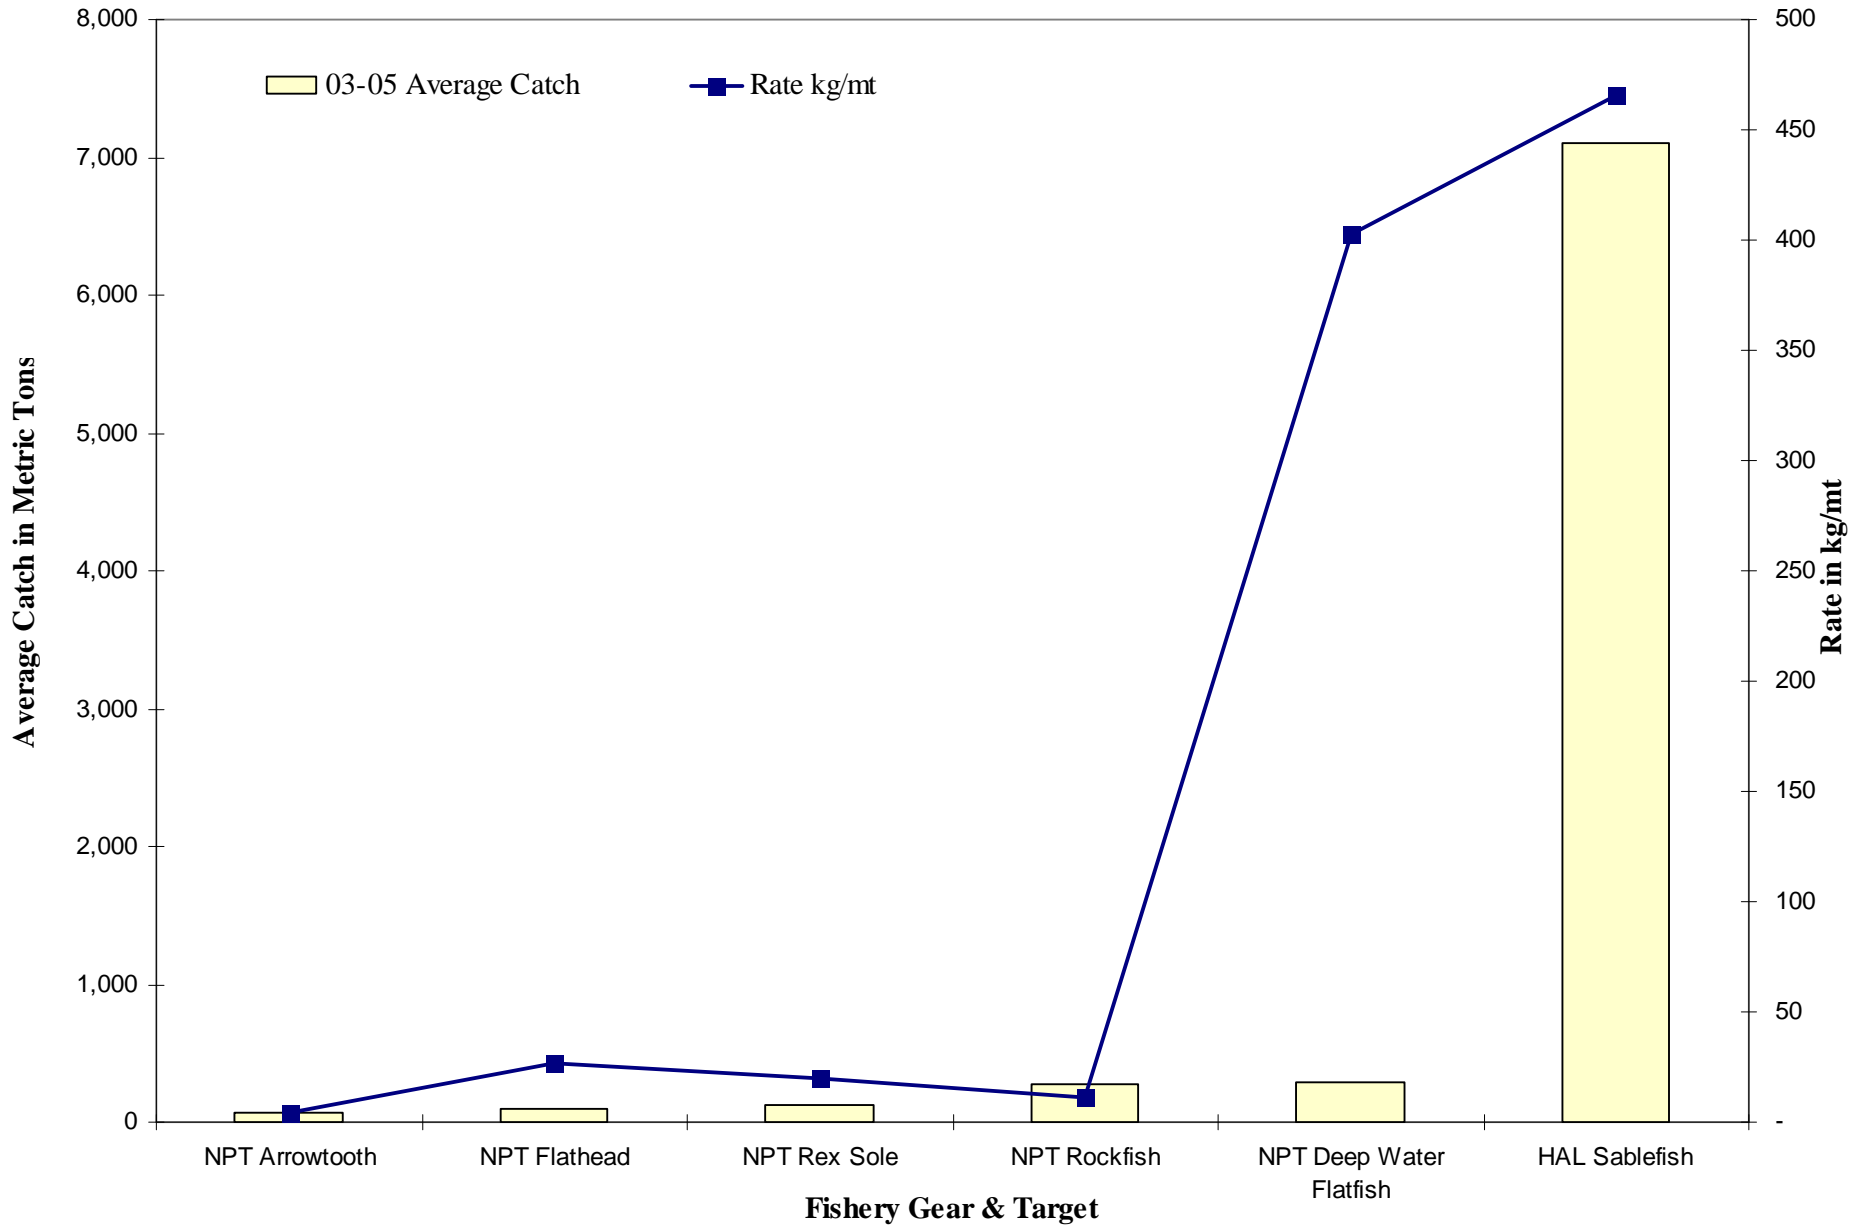

GOA Grenadier by Gear and Target

2003-05 Average Catch = 9,269 mt