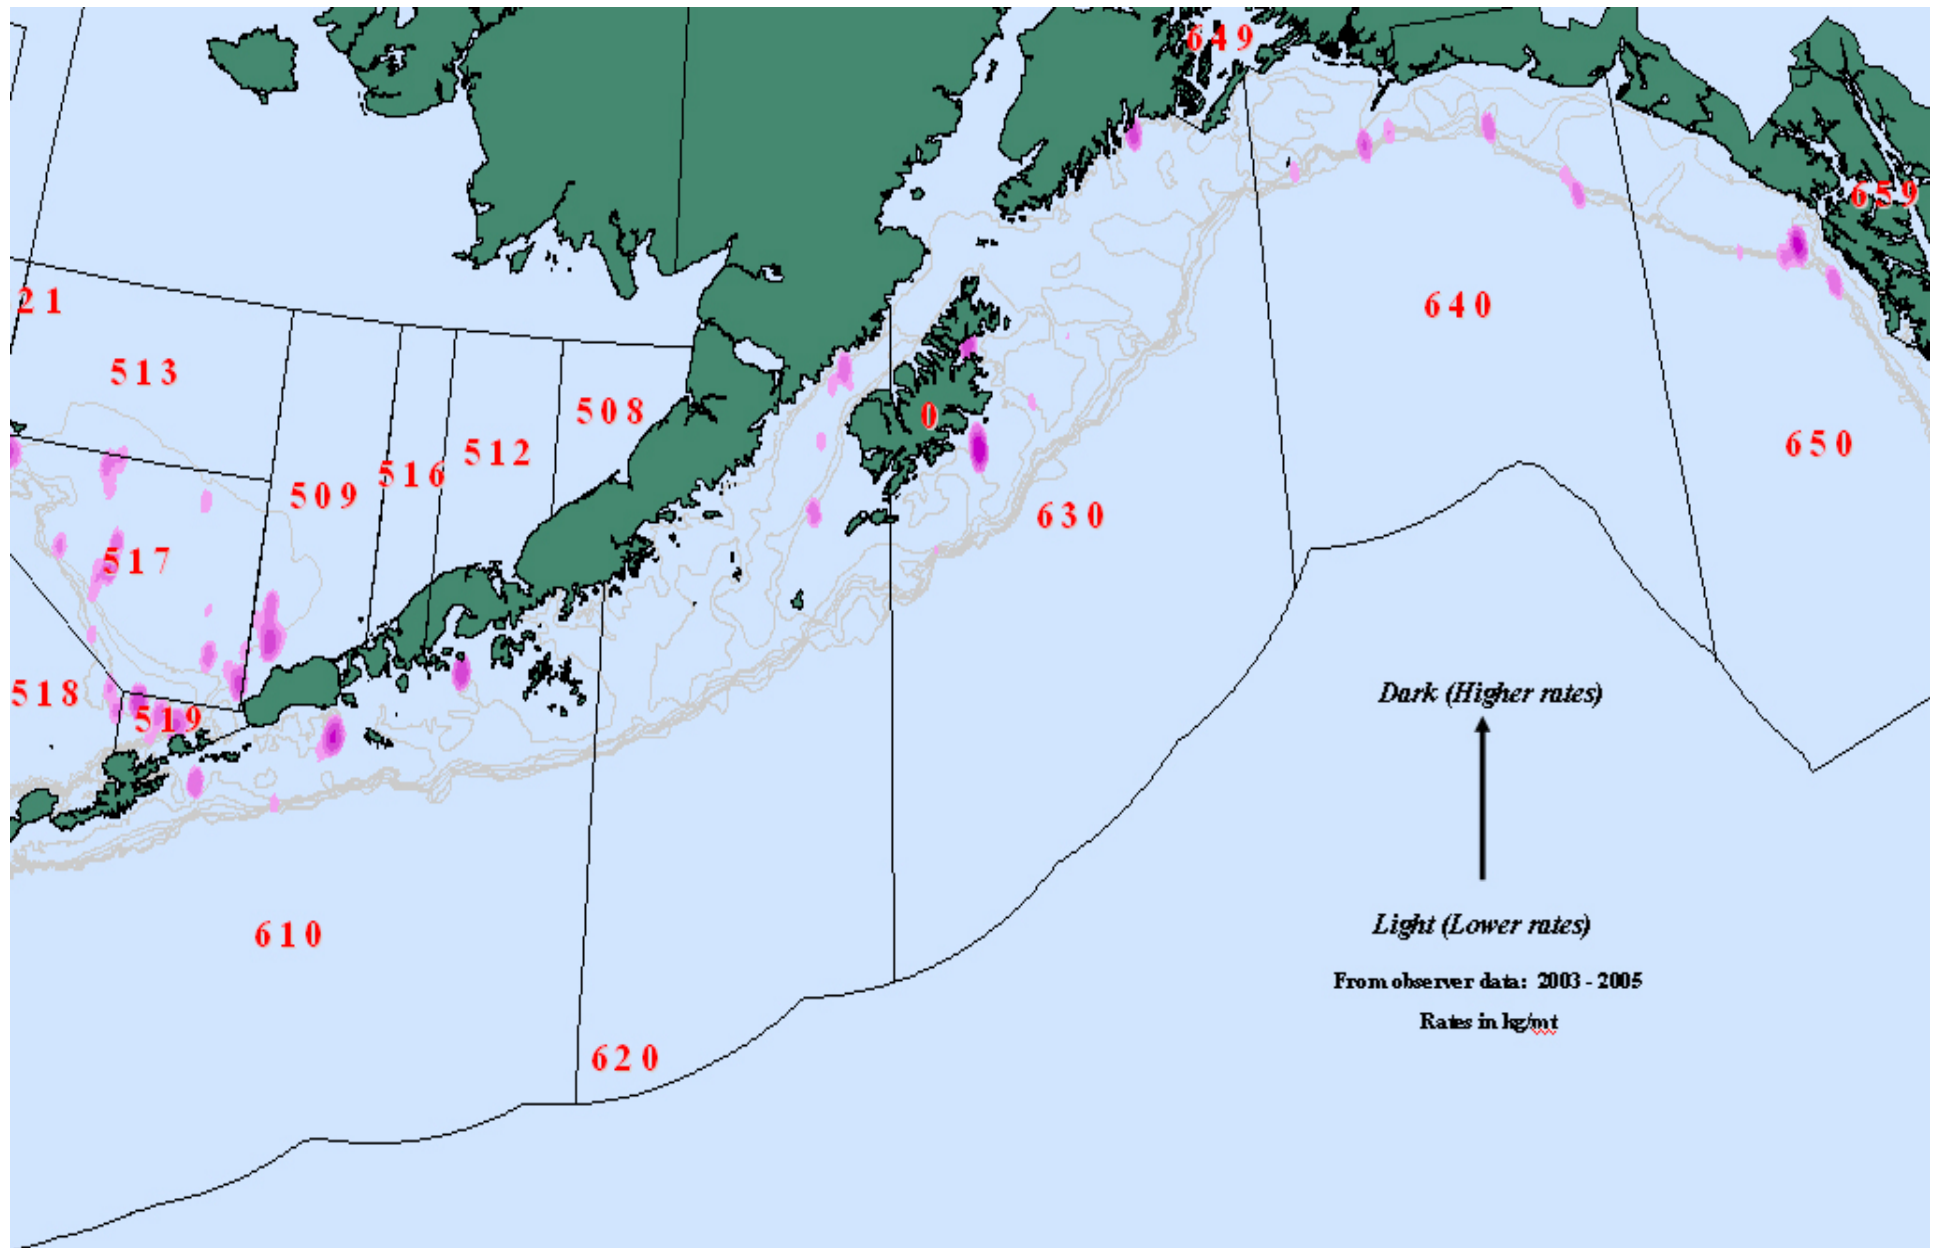

GOA Other Shark Rates by All Gears & Targets