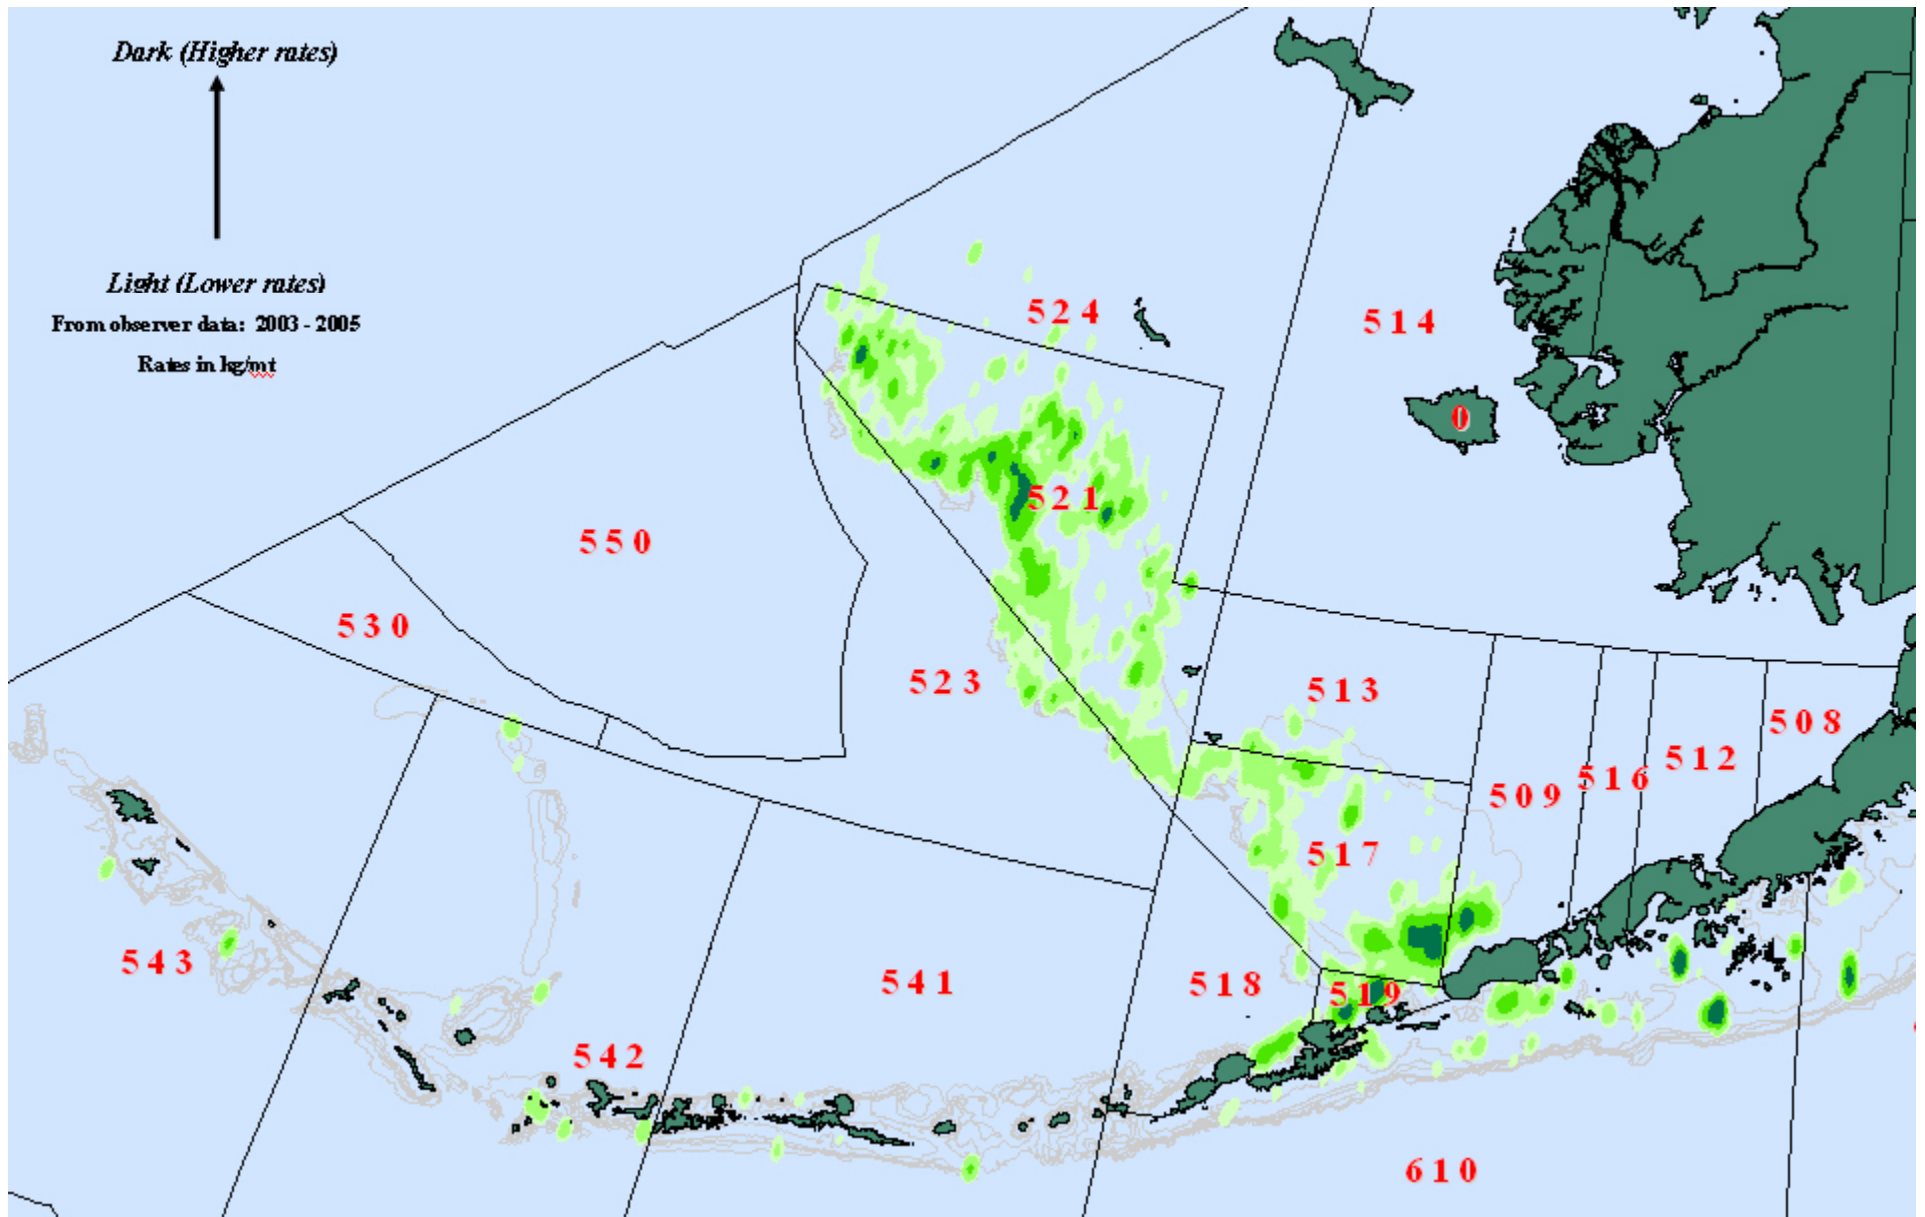

BSAI Sleeper Shark Rates by All Gears & Targets