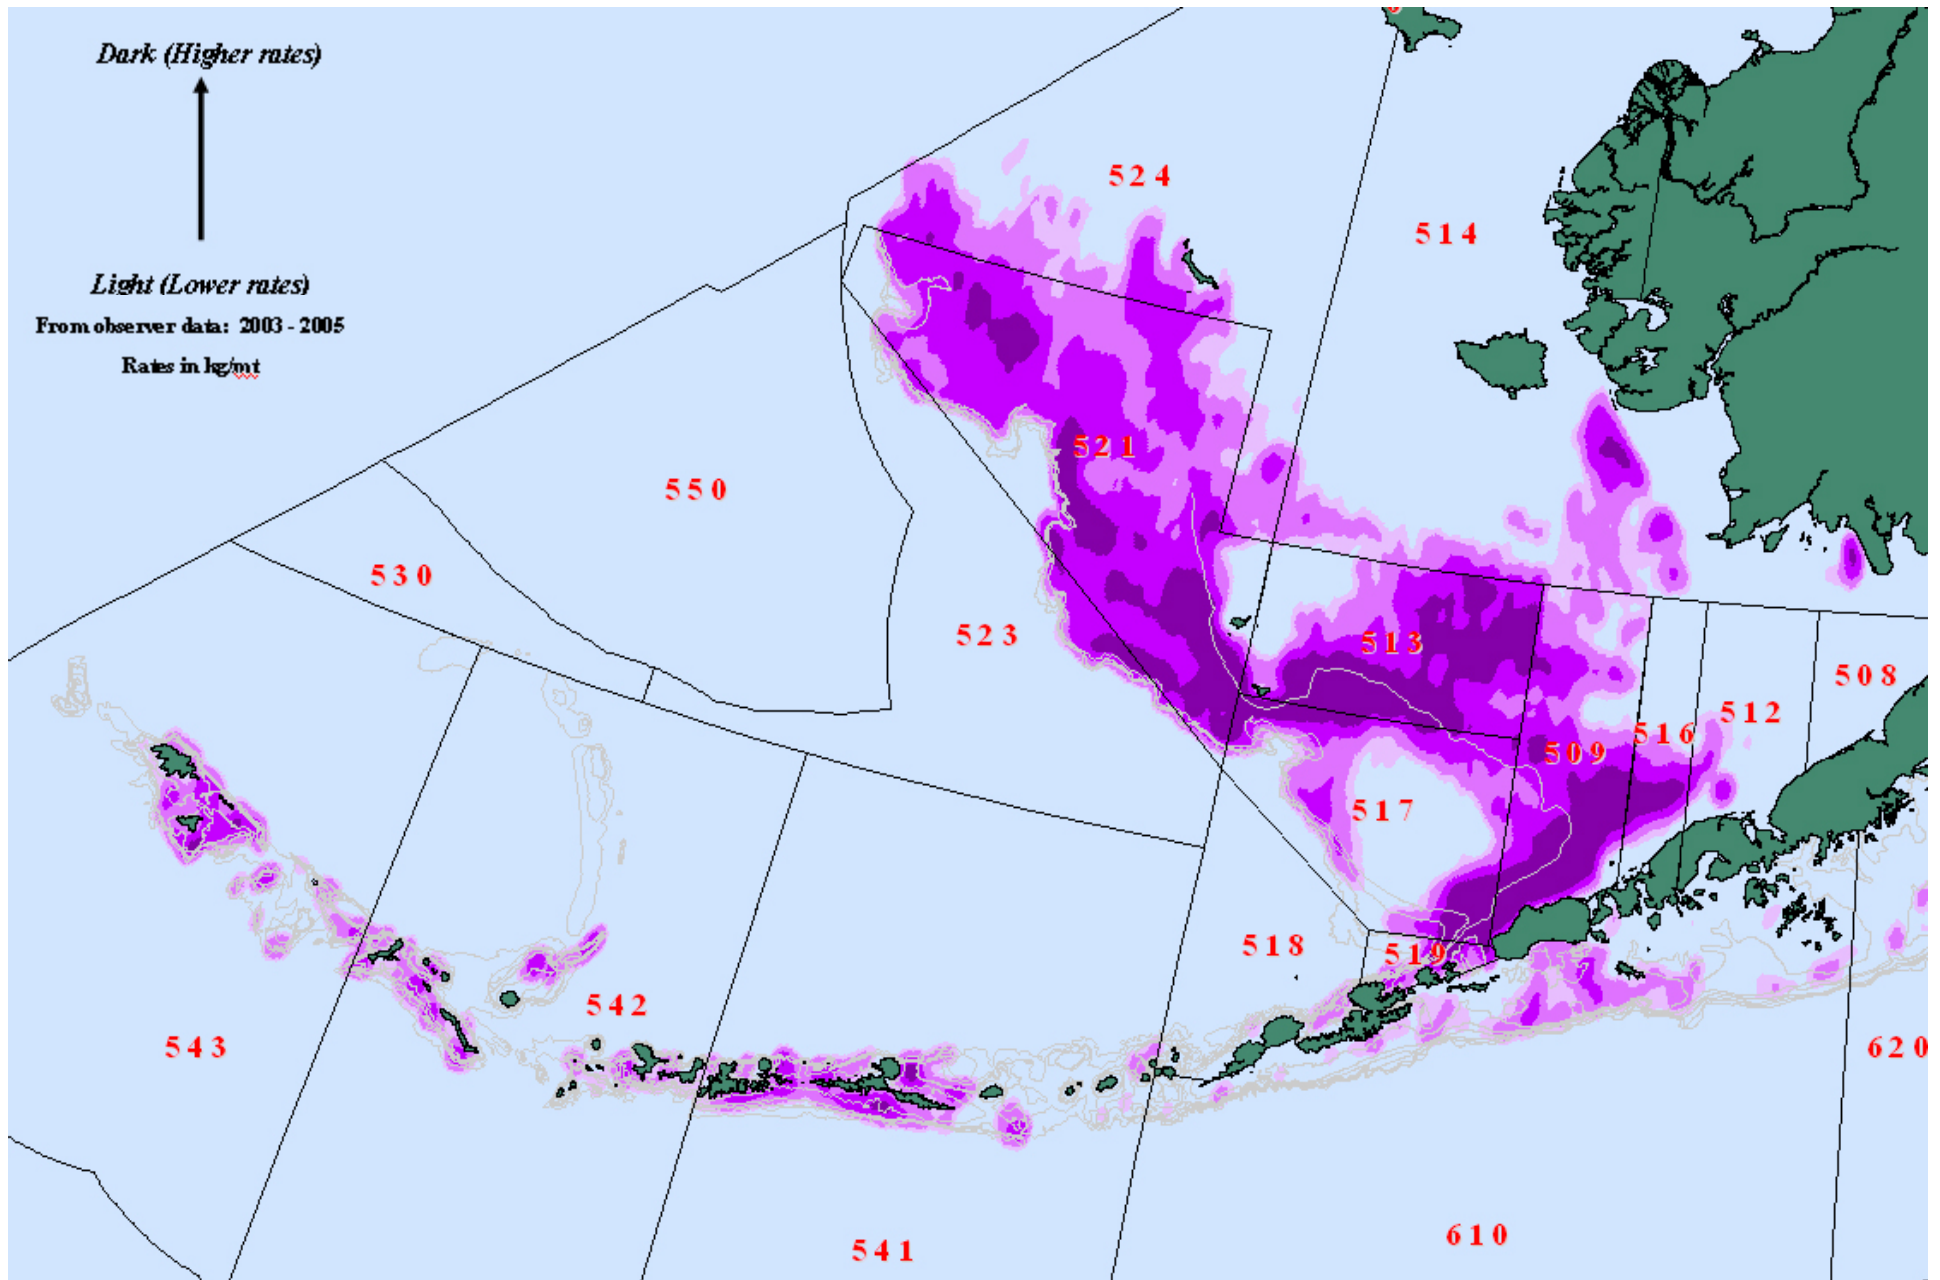

BSAI Sculpin Rates by All Gears & Targets