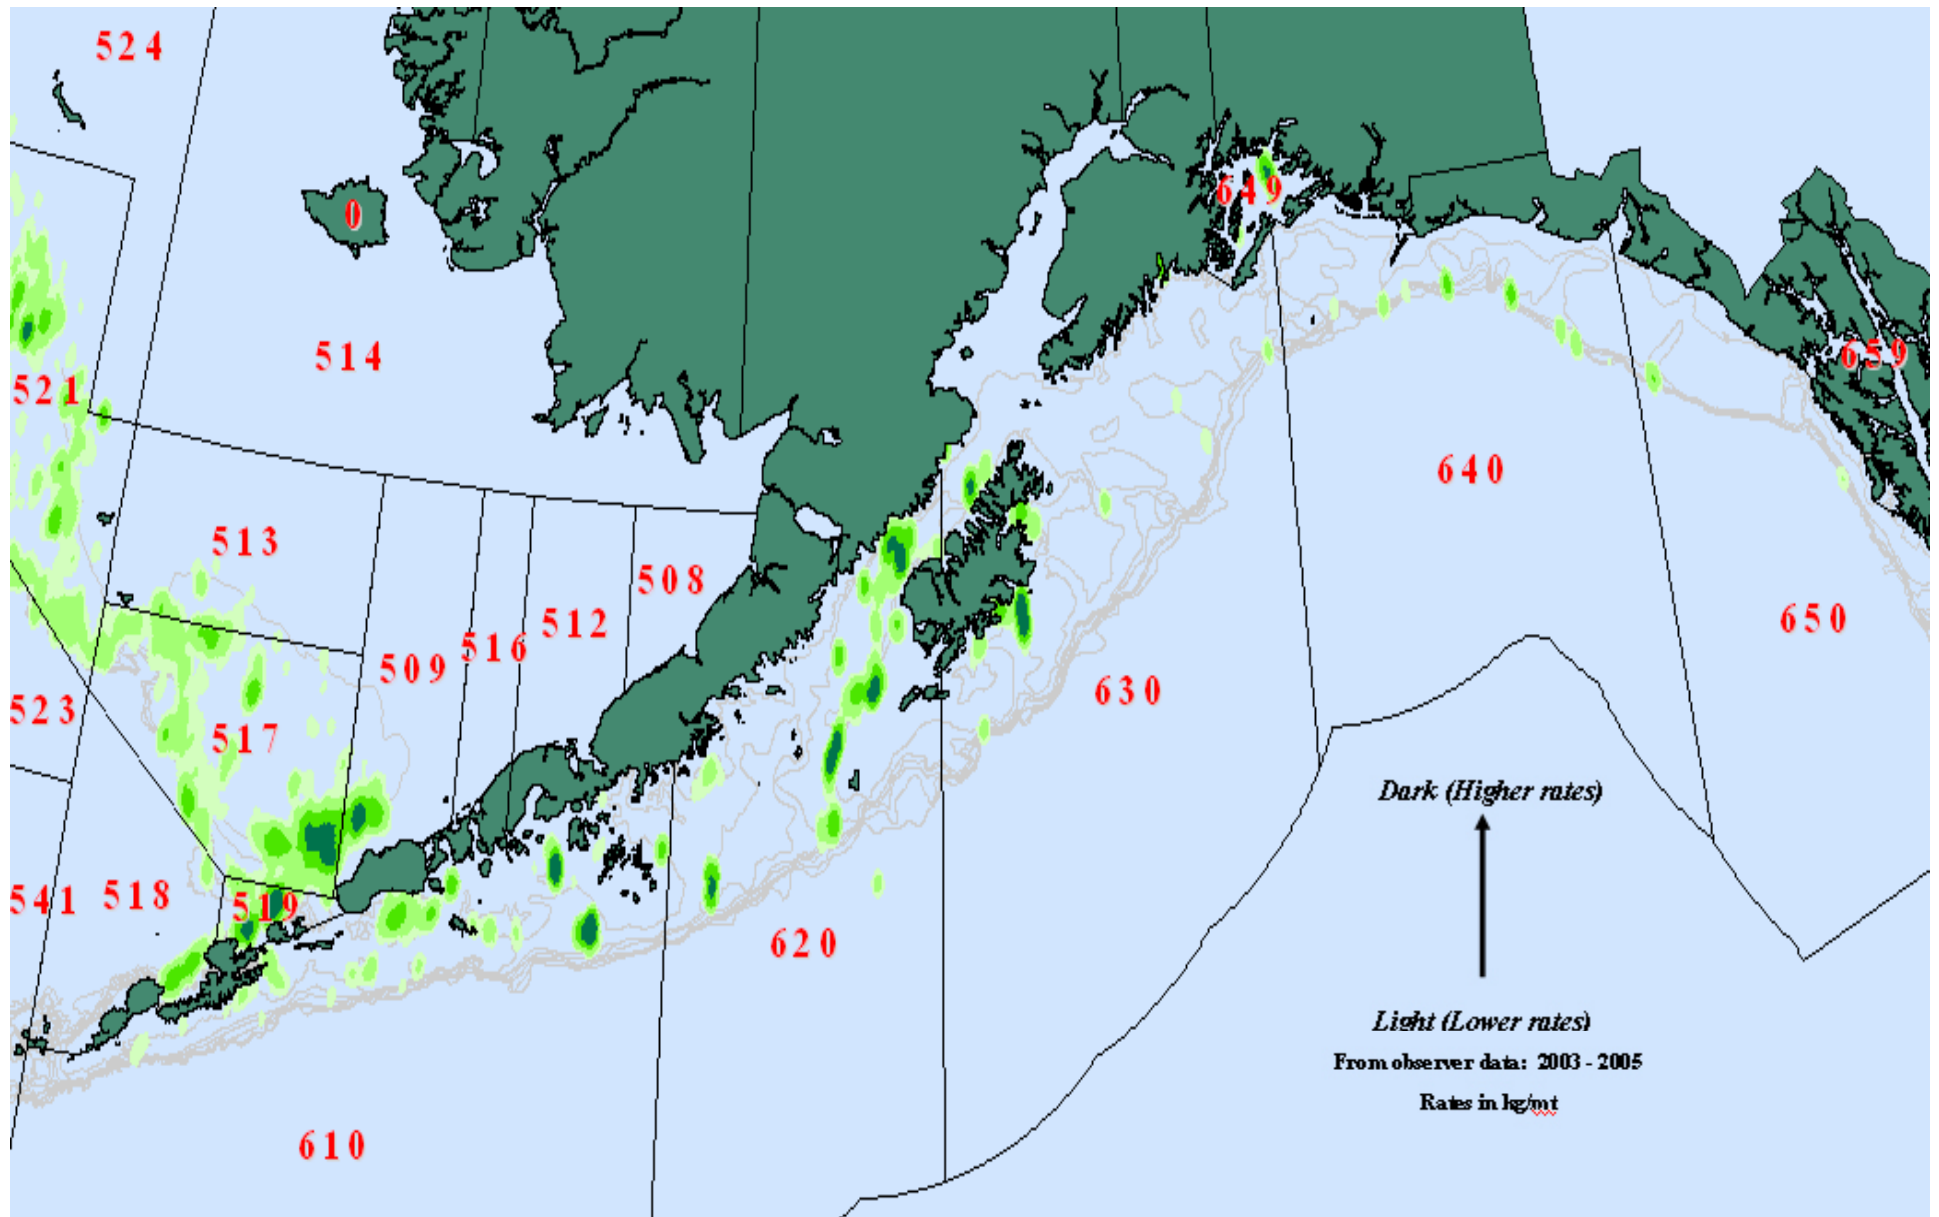

GOA Sleeper Shark Catch All Gears & Targets