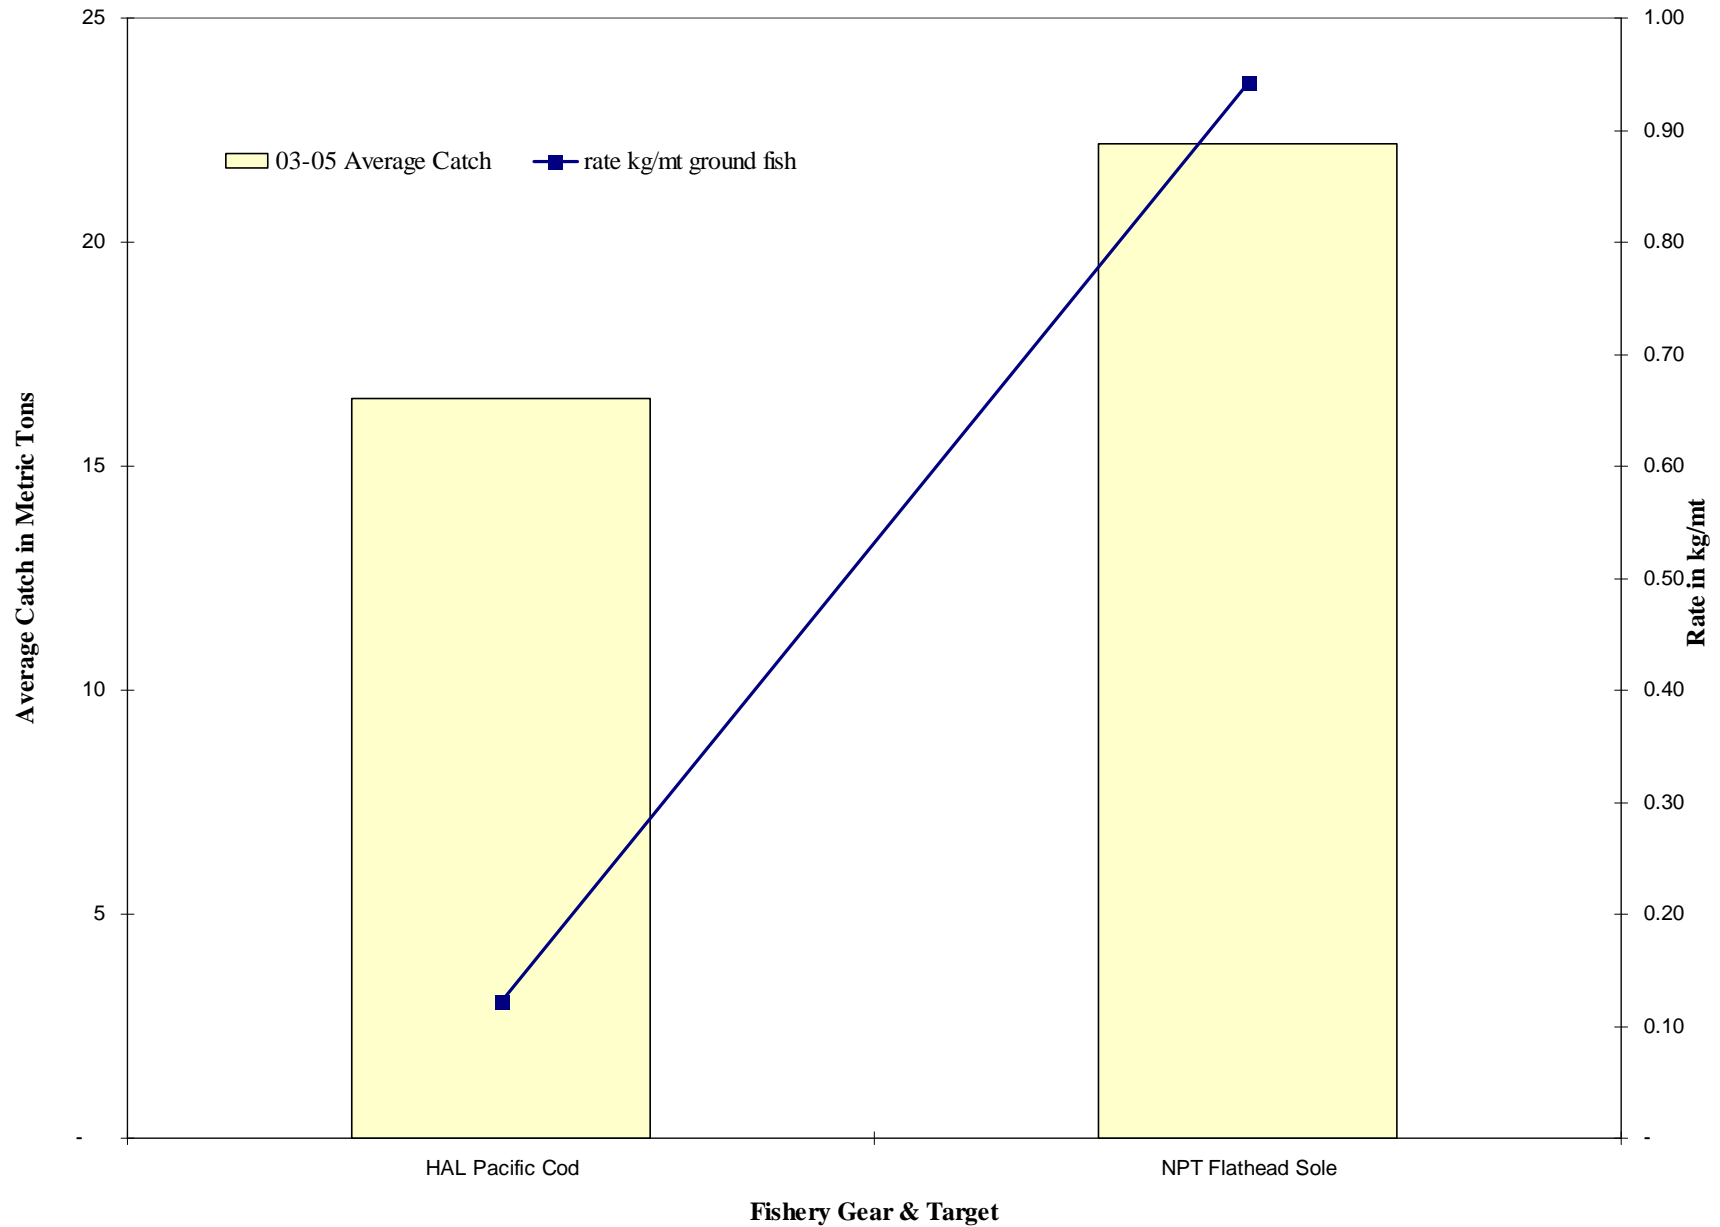

BSAI Other Sharks by Gear and Target

2003-05 Average Catch = 55 mt