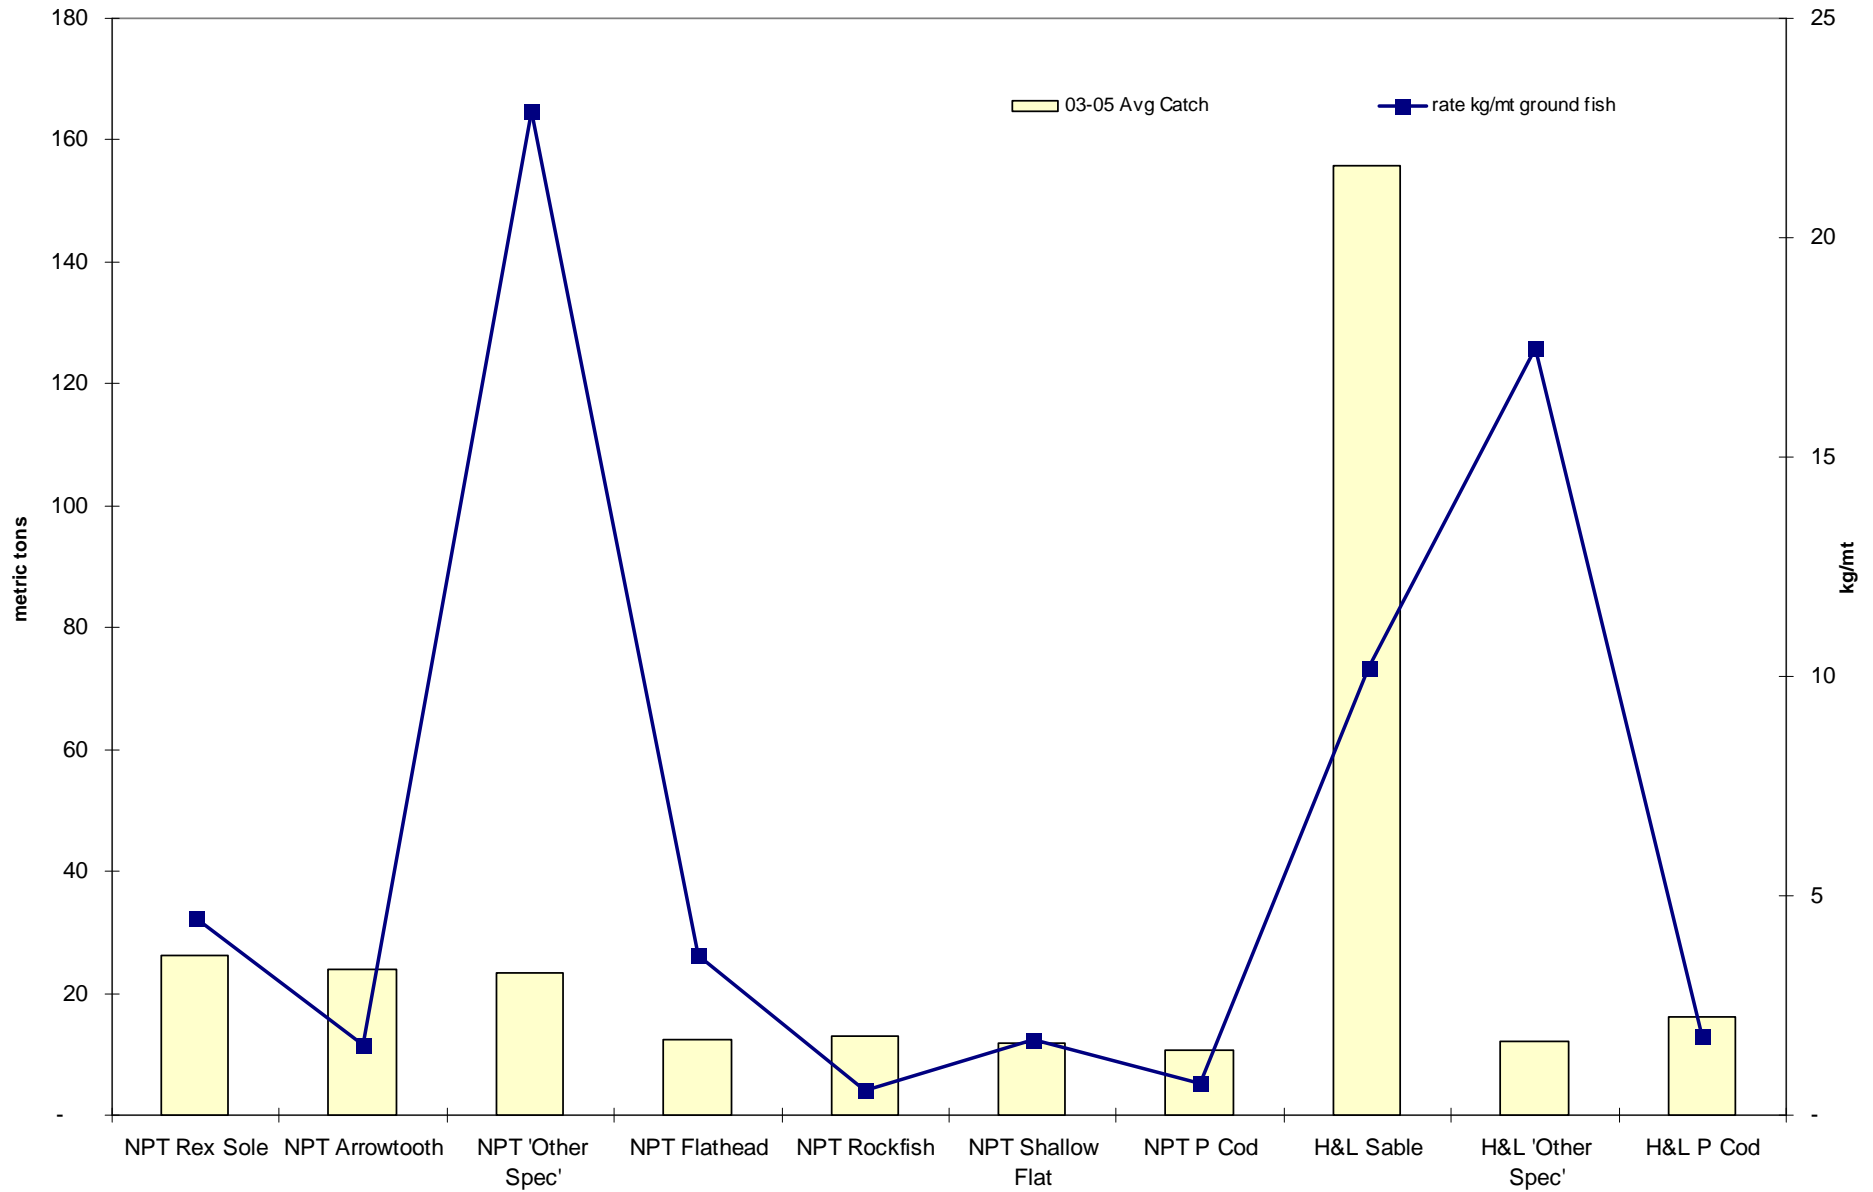

GOA Spiny Dogfish Catch by Gear & Target

2003-05 Average Catch = 331 mt