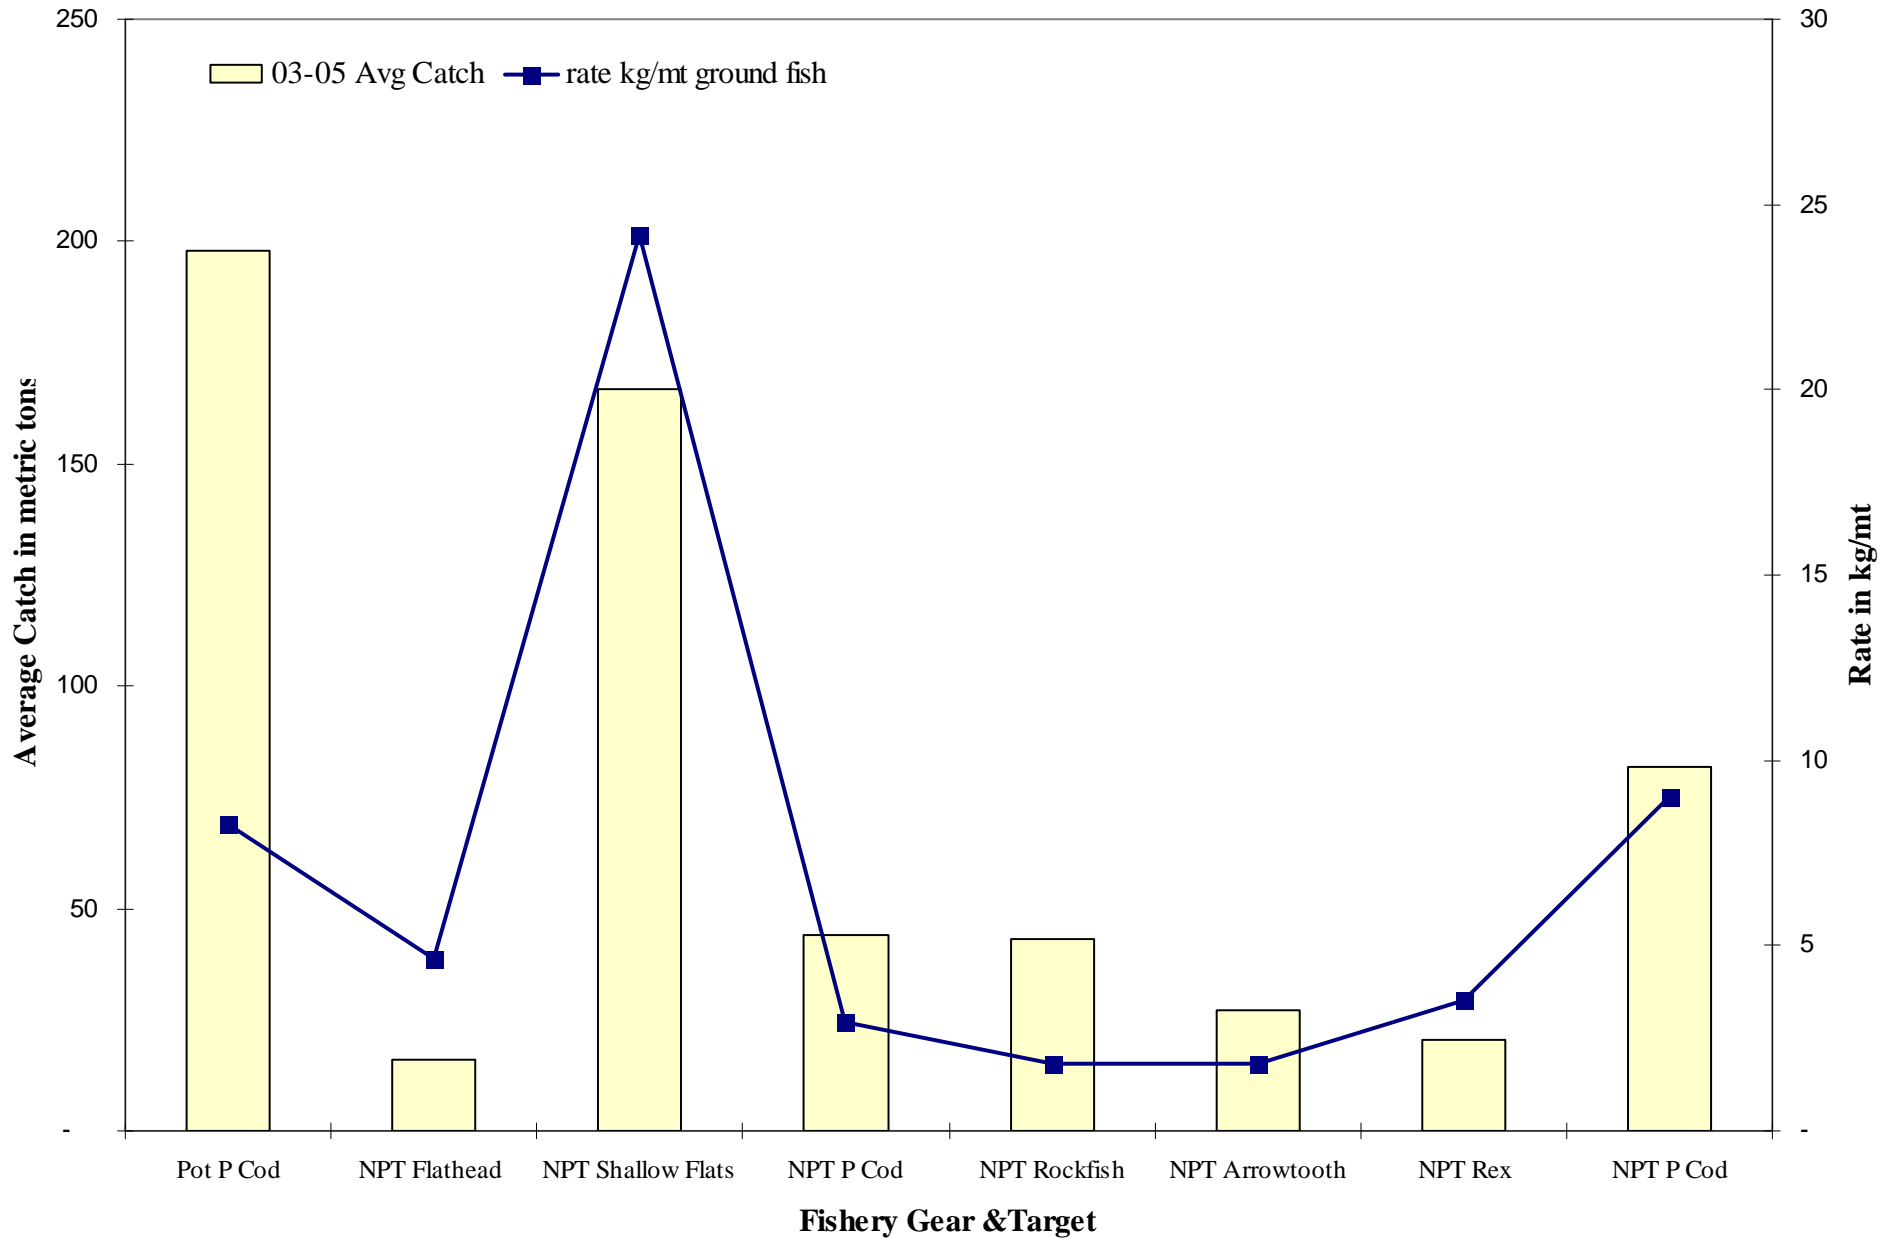

GOA Sculpin Catch by Gear & Target

2003-05 Average Catch = 659 mt