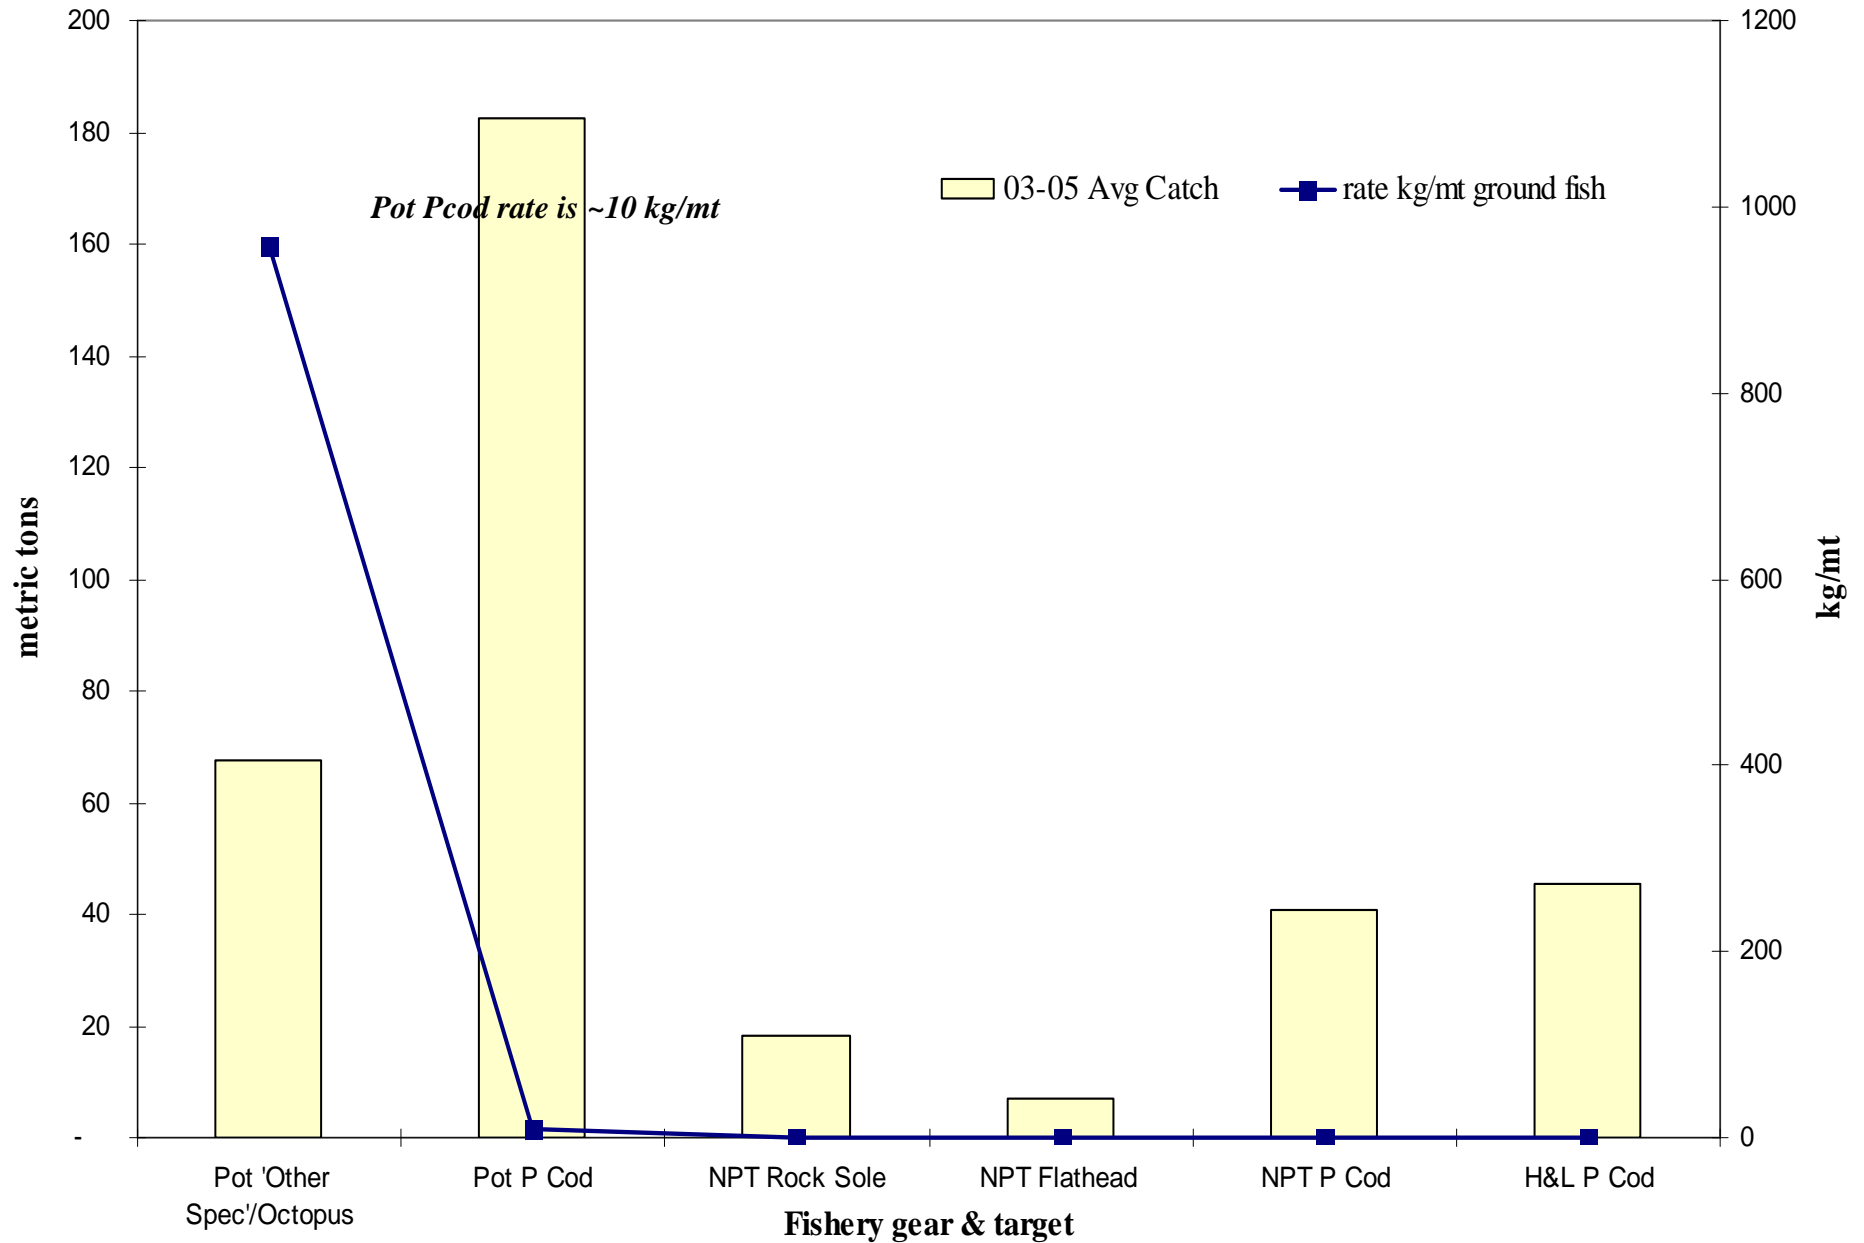

BSAI Octopus Catch by Gear & Target

2003-05 Average Catch = 380 mt