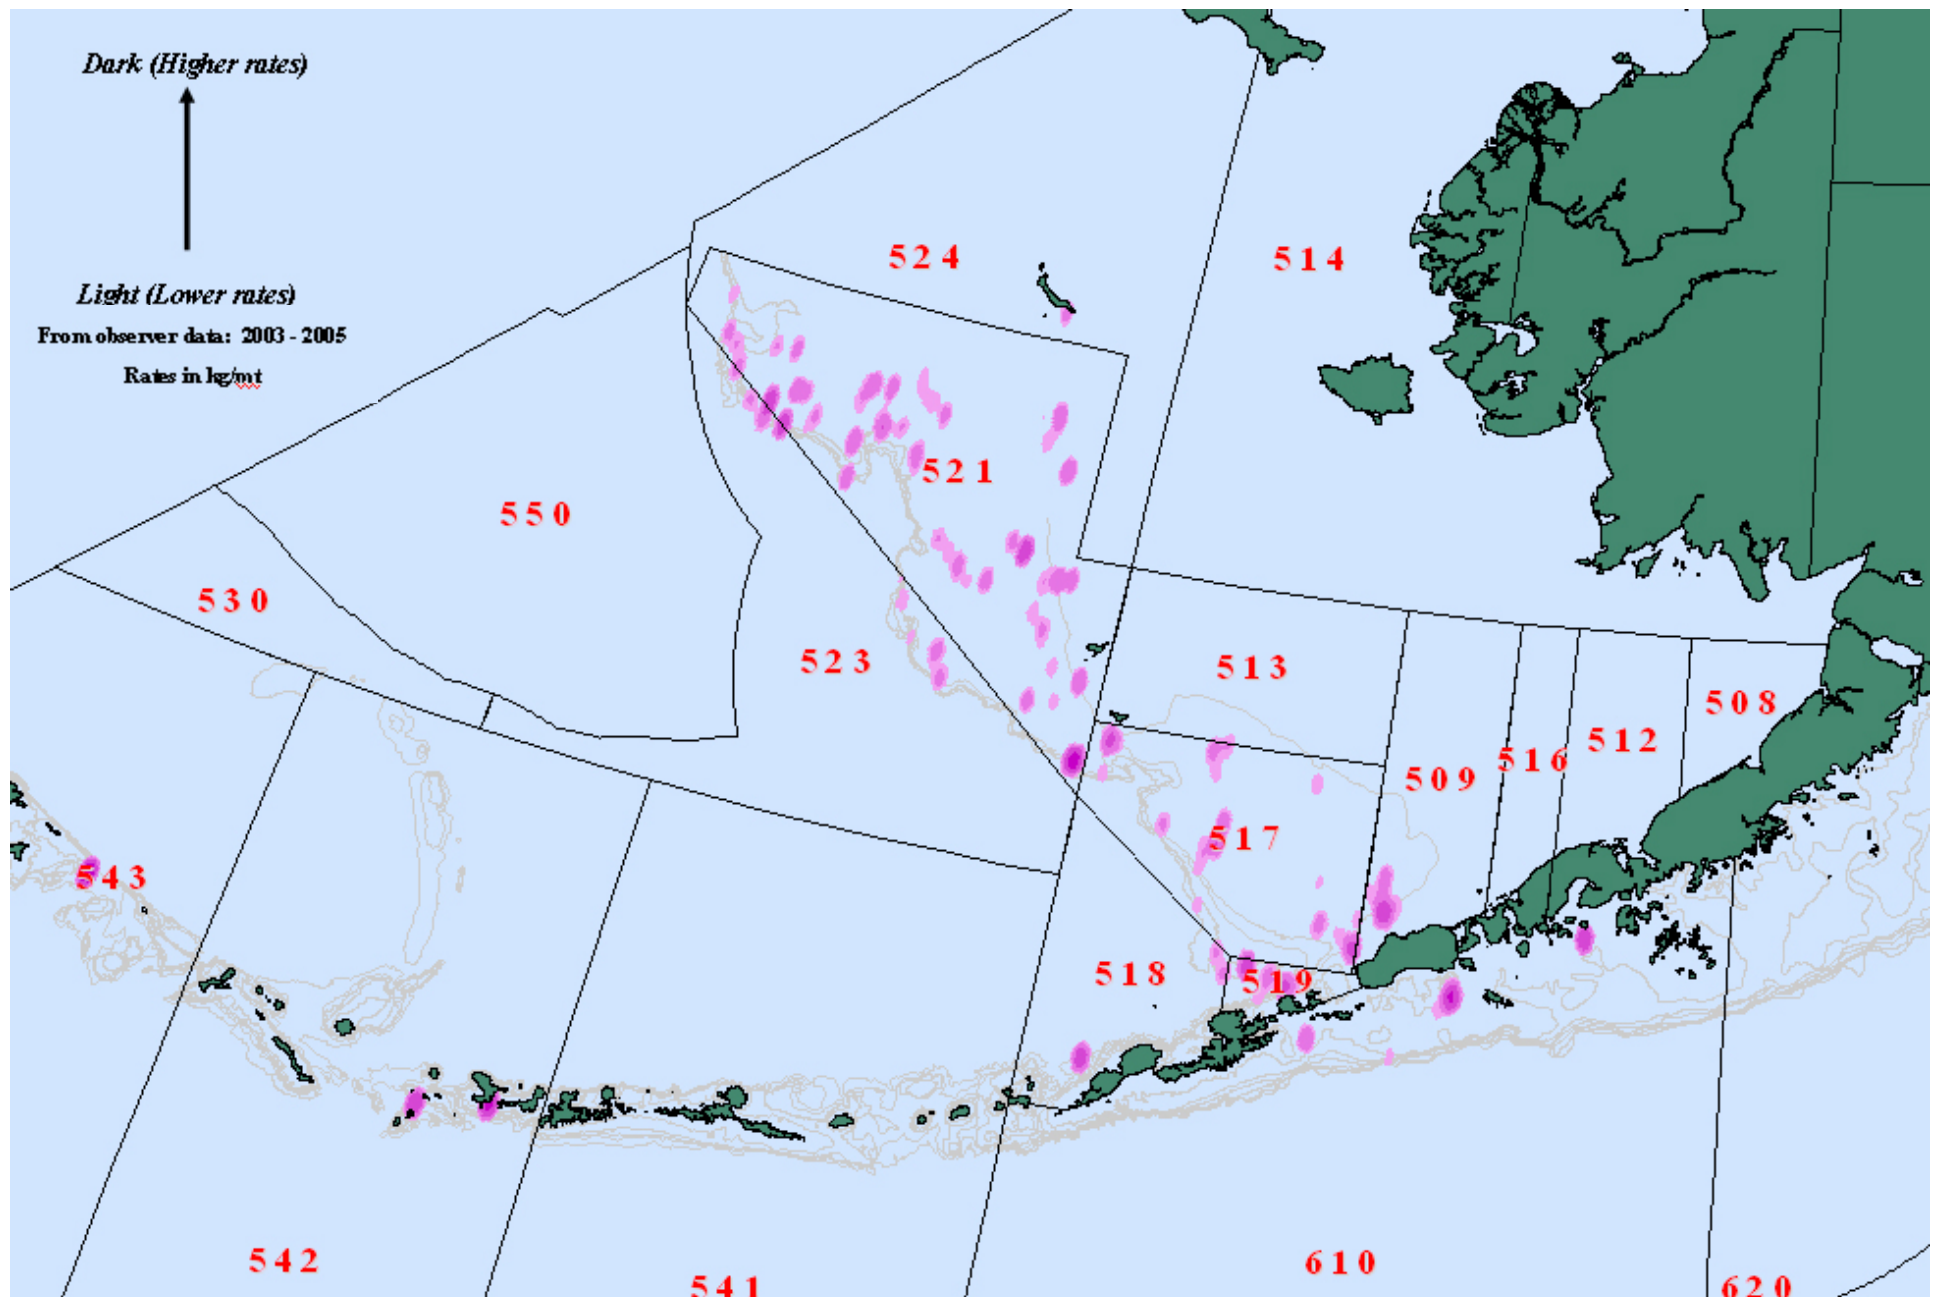

BSAI Other Shark Rates by All Gears & Targets