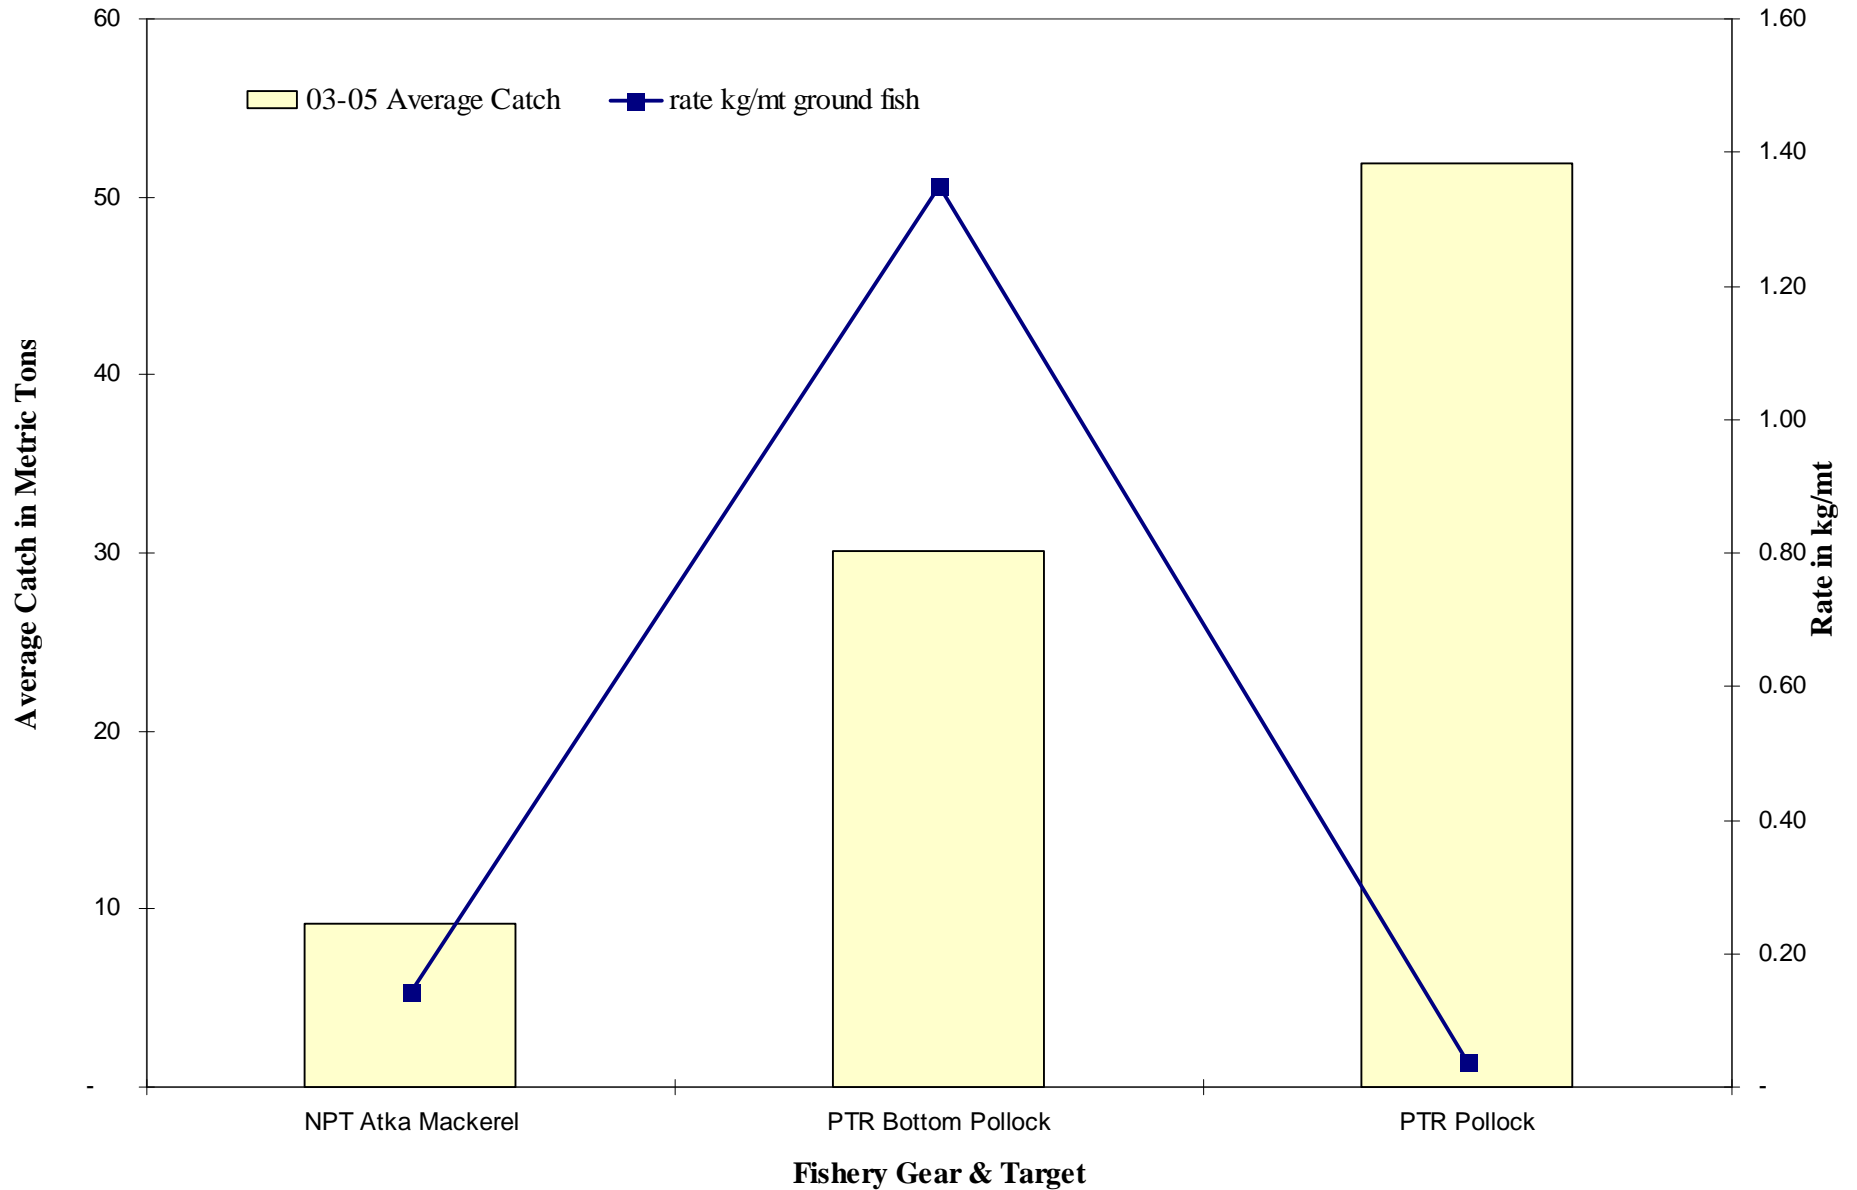

BSAI Salmon Shark by Gear and Target

2003-05 Average Catch = 93 mt