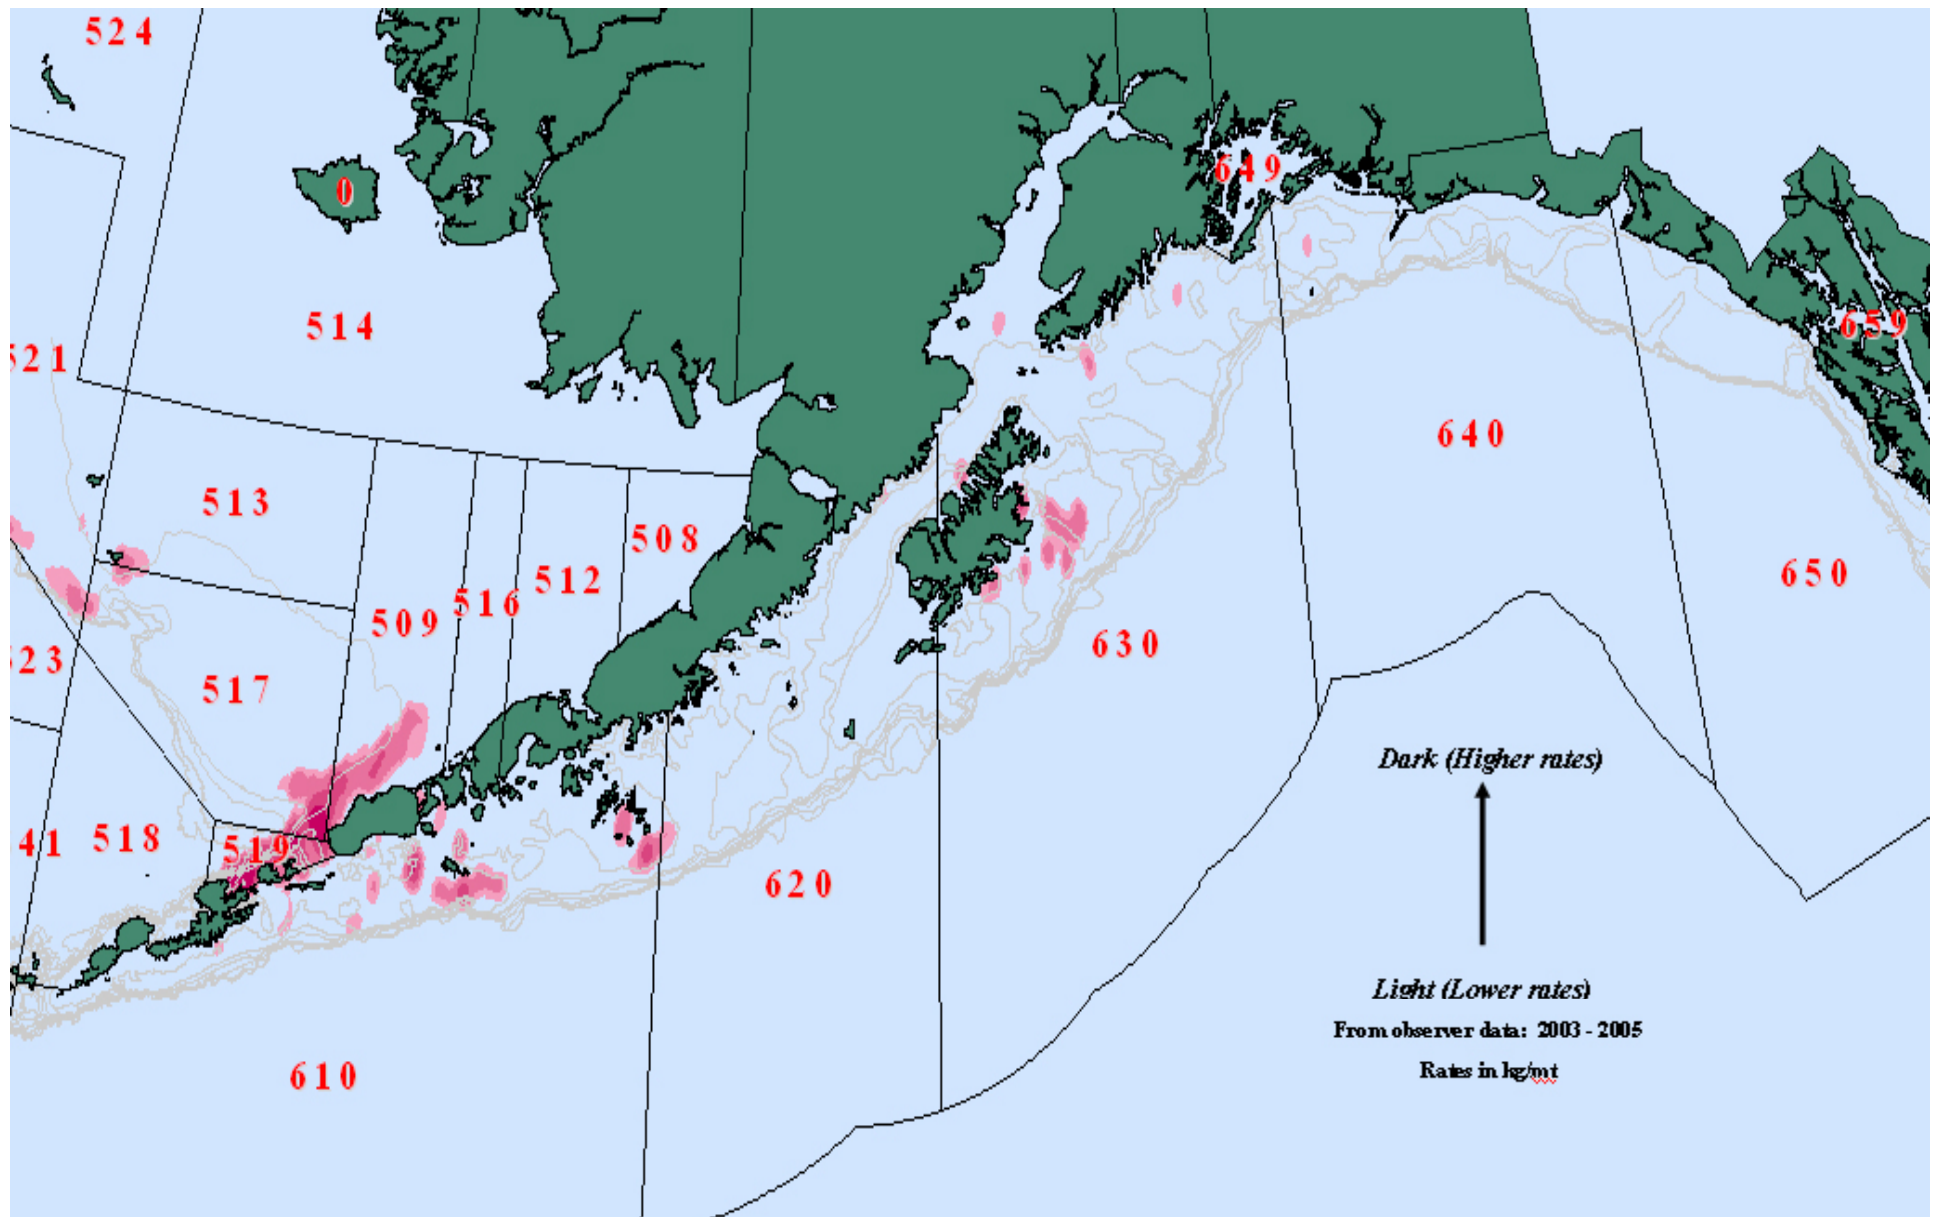

GOA Octopus Rates by All Gears & Targets