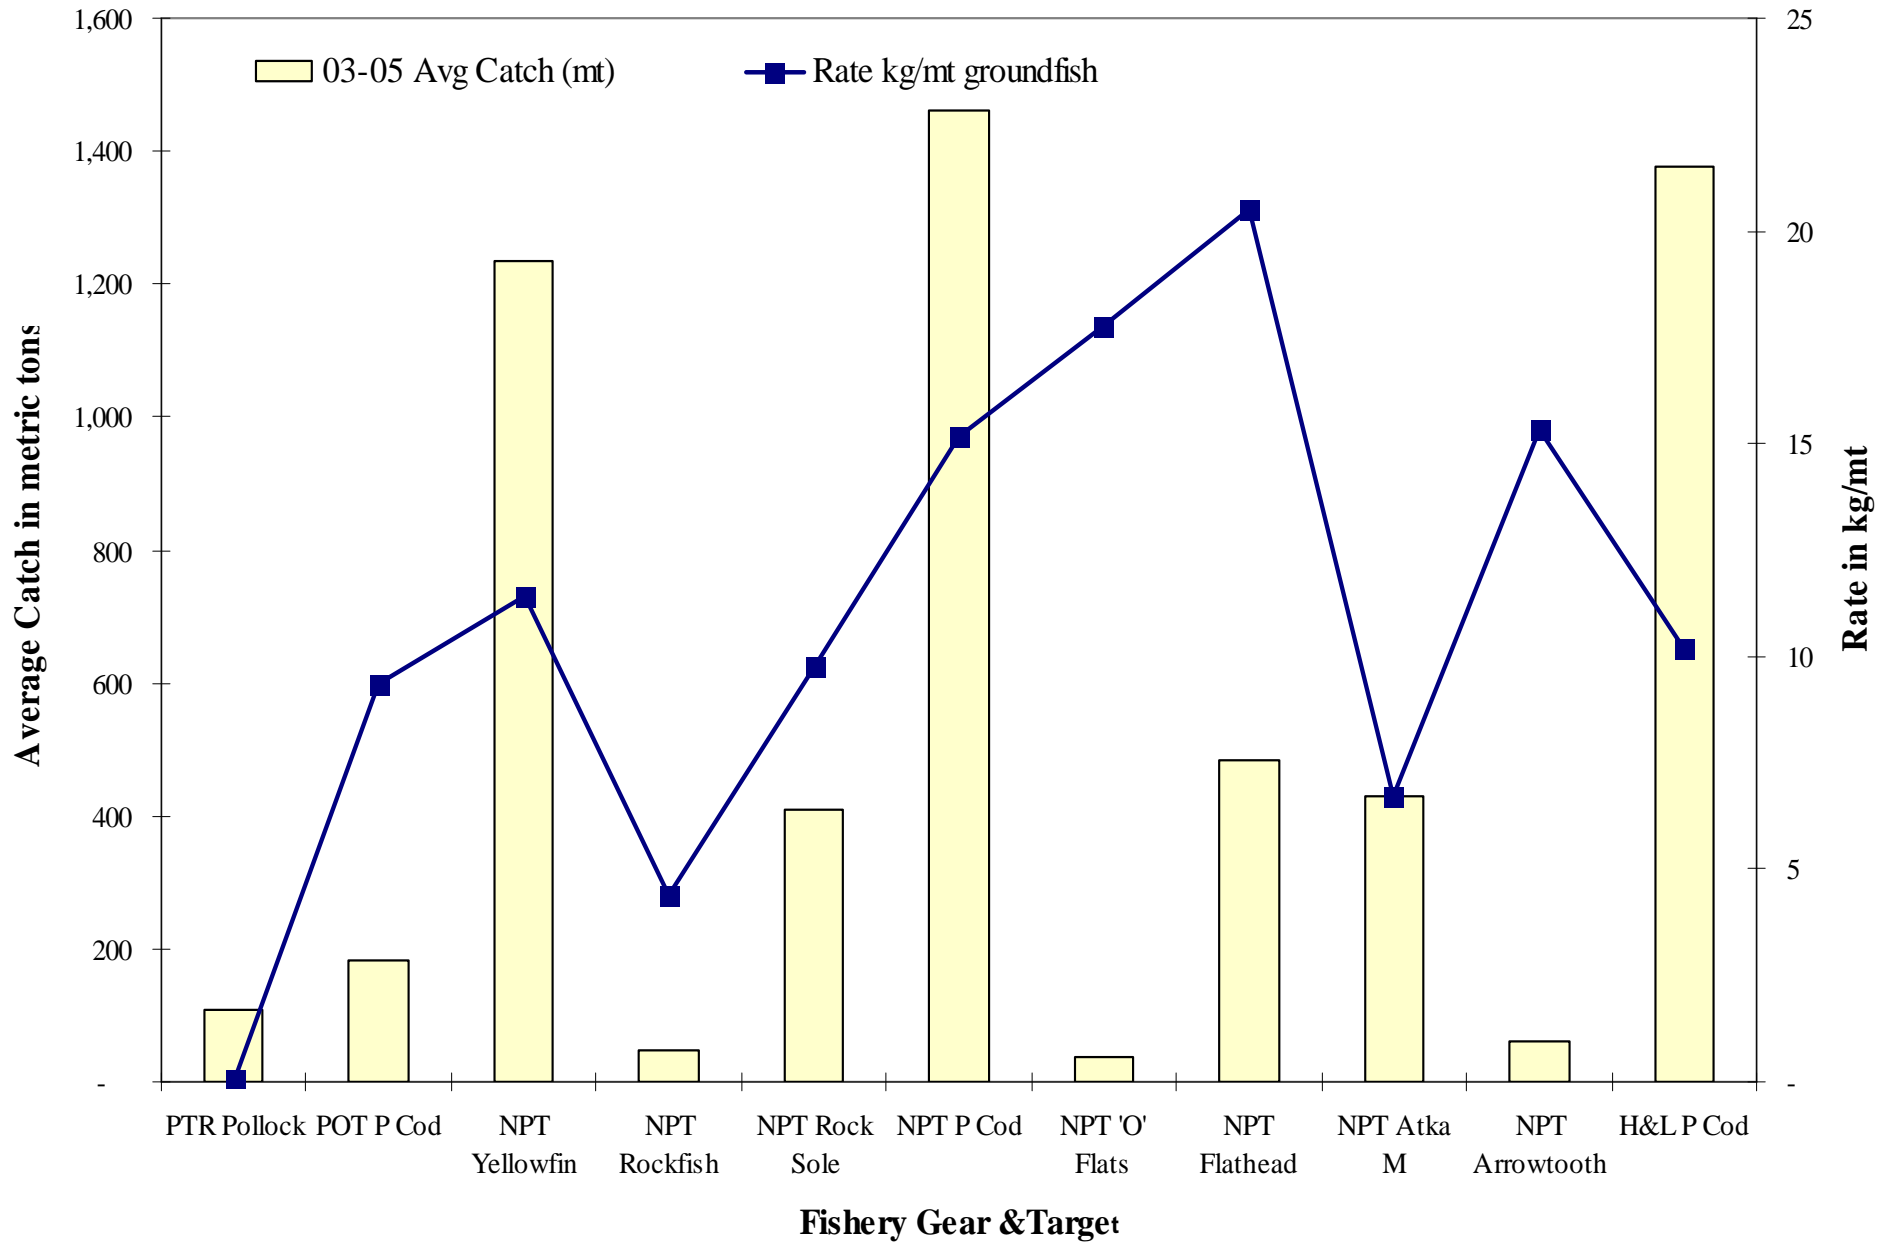

BSAI Sculpin Catch by Gear & Target

2003-05 Average Catch = 5,858 mt