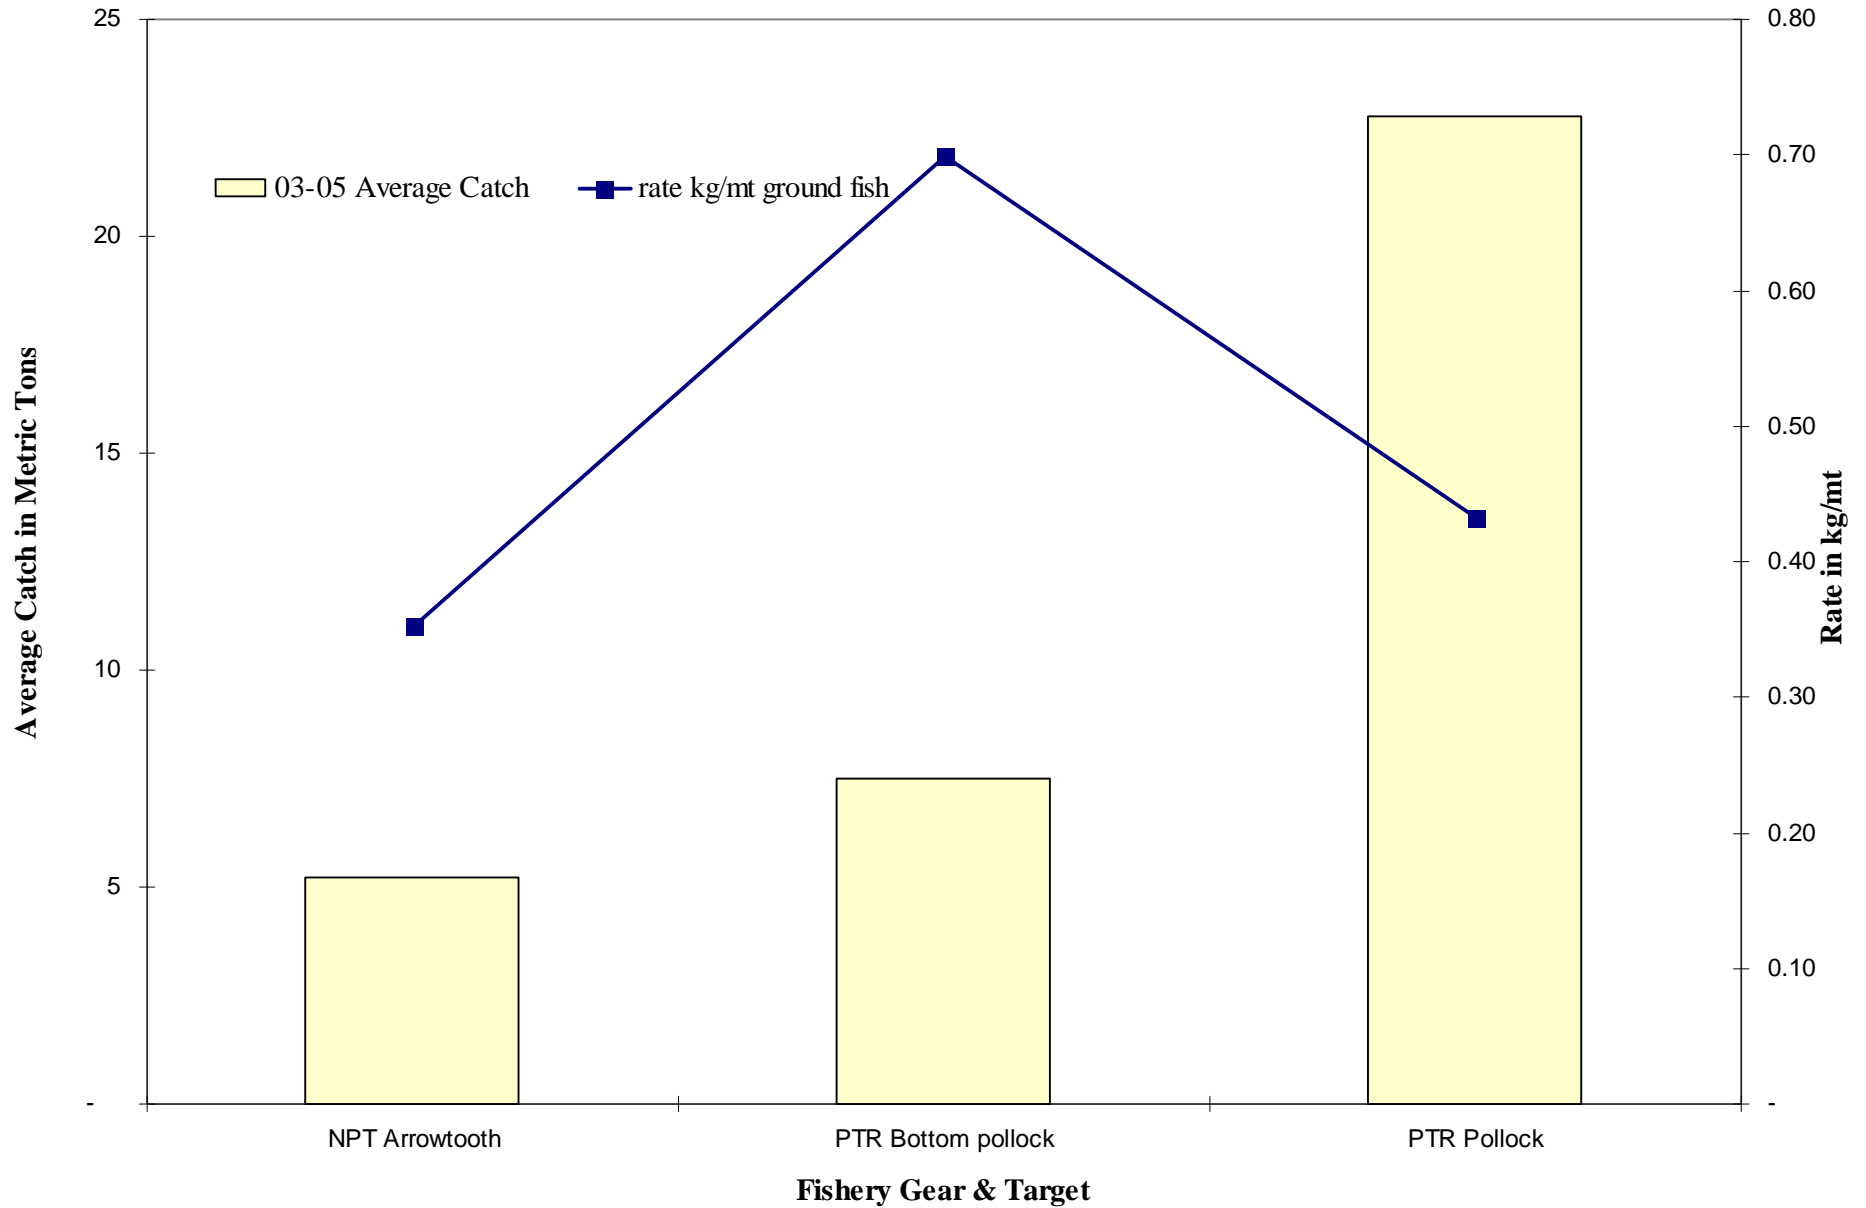

GOA Salmon Shark by Gear and Target

2003-05 Average Catch = 41 mt