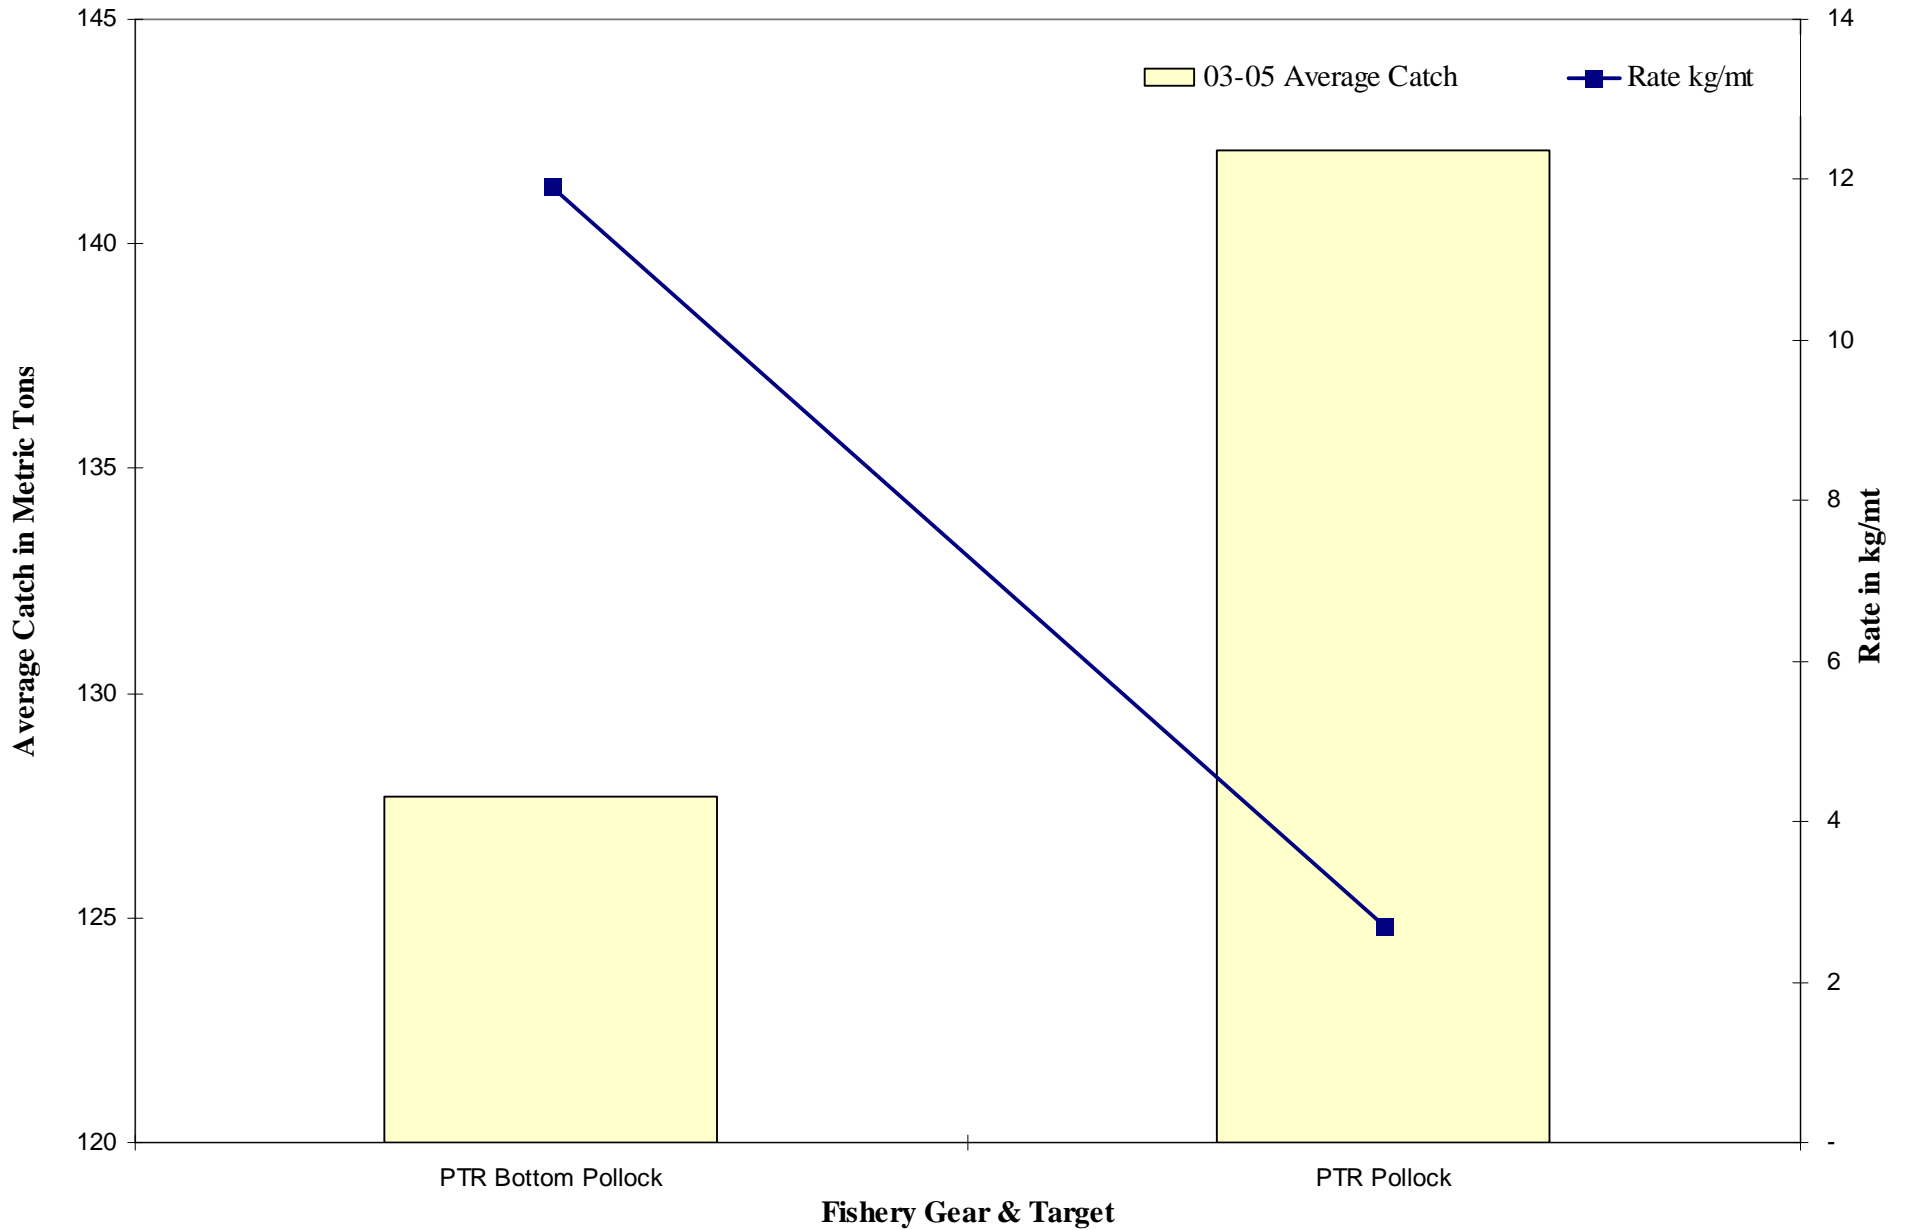

GOA Squid by Gear and Target

2003-05 Average Catch = 298 mt