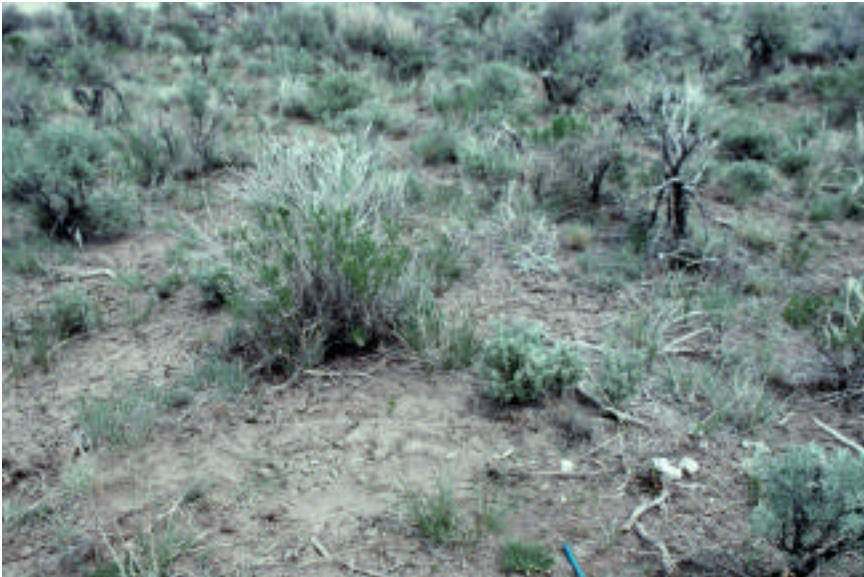

Habitat of *Astragalus yoder-williamsii*

Bob Moseley

Species
Distribution