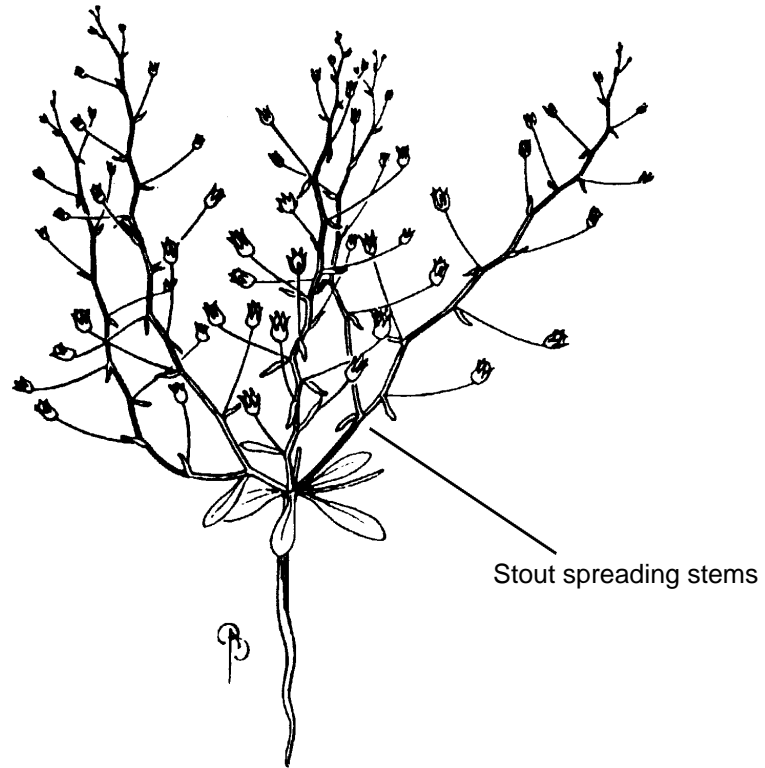

Sepals unequal in length

Small annuals that are dark greenish-purple or brownish-purple in color

---

**Scientific Name:** *Nemacladus rigidus* Curran

**Bibliographic Reference:** Curran, 1885. Bull. Calif. Acad. Sci. 1: 154.

**Common Name:** Rigid threadbush

**Family (Common Name):** Campanulaceae (Bellflower Family)

**Synonyms:** None

**Idaho Native Plant Society Category:** State Sensitive

**Natural Heritage Program Rank:** S2

**Look-alikes:** Most similar to *N. glanduliferus* var. *orientalis* (not presently known for Idaho) but distinct in the dark greenish-purple or brownish-purple color of the plants, in having unequal sepals, the larger ones (1.5) 2-4 mm long and relatively stout spreading stems. This diminutive species is typically 1-3 cm tall.