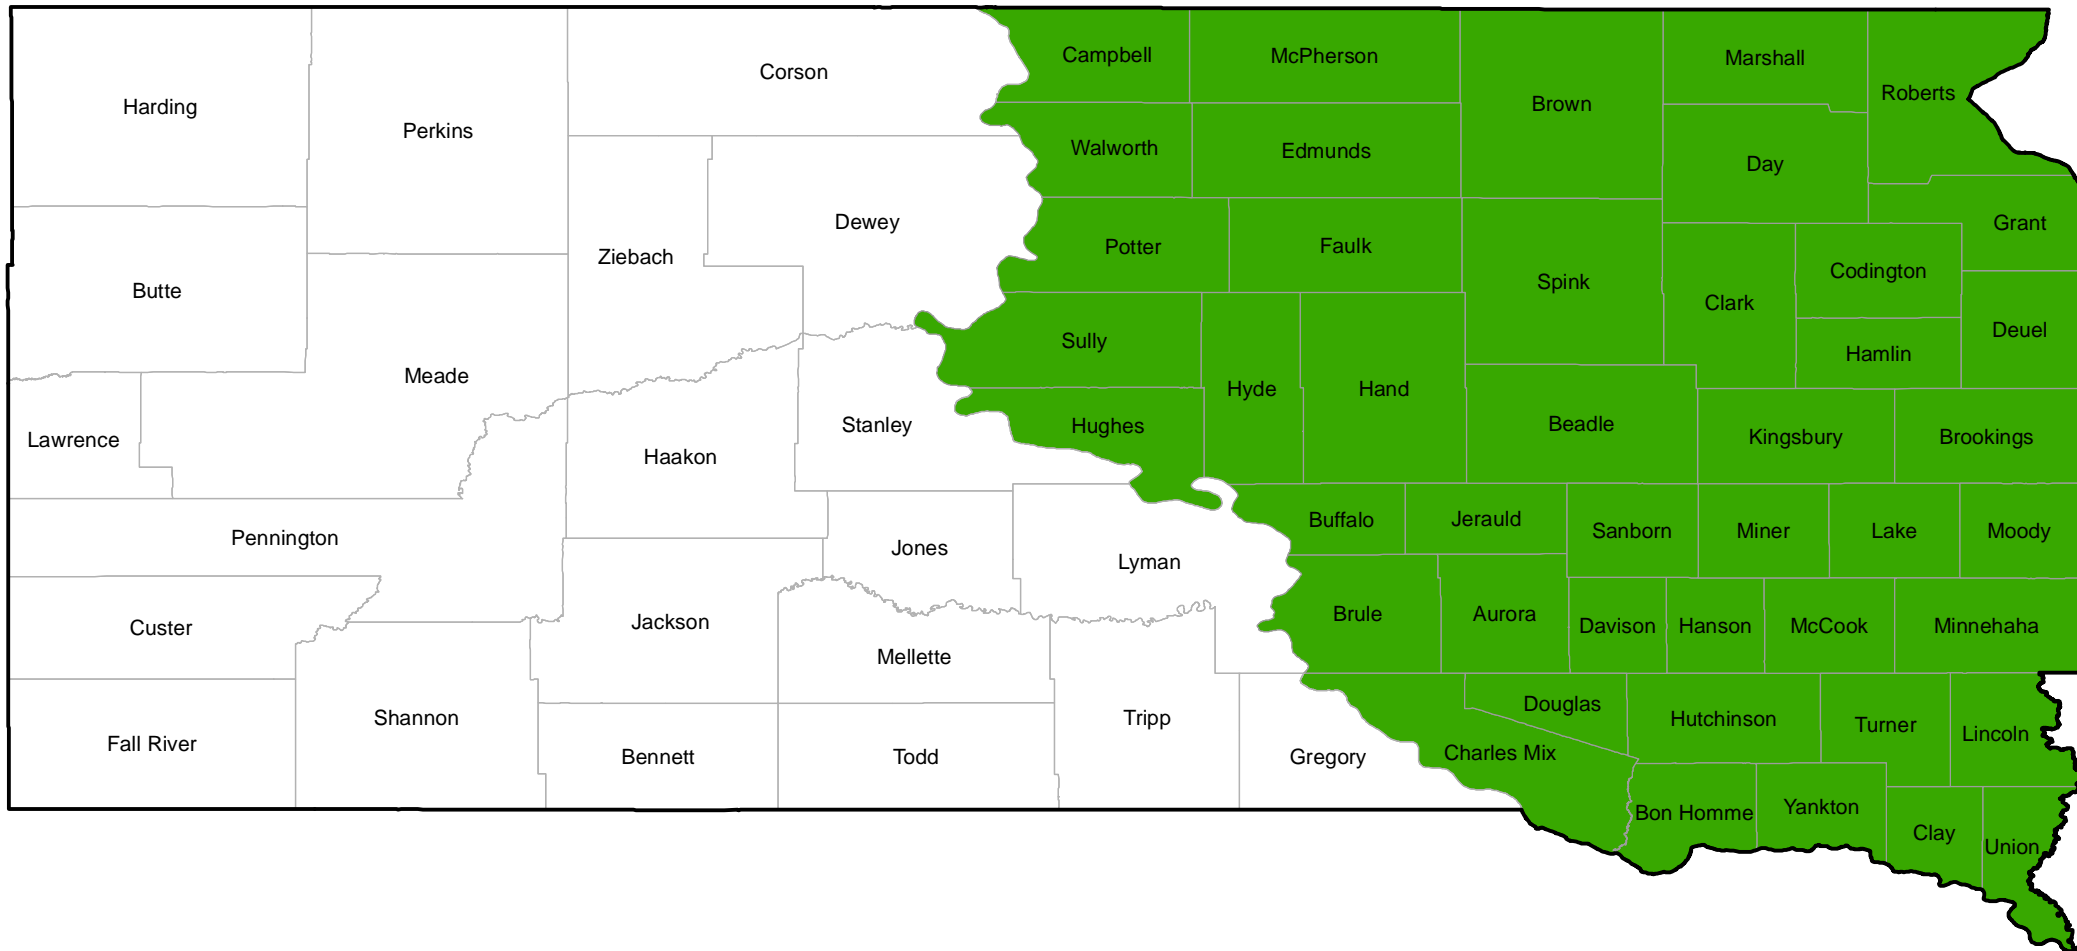

Prairie Pothole National Priority Area

South Dakota

Note: These maps are consistent with Farm Service Agency Agricultural Resource Conservation Program 2-CRP (Revision 4) dated April 28, 2008.

Prairie Pothole National Priority Area

FIPS Code	State	State FIPS	County	County FIPS
46003	South Dakota	46	Aurora	003
46005	South Dakota	46	Beadle	005
46009	South Dakota	46	Bon Homme	009
46011	South Dakota	46	Brookings	011
46013	South Dakota	46	Brown	013
46015	South Dakota	46	Brule	015
46017	South Dakota	46	Buffalo	017
46021	South Dakota	46	Campbell	021
46023	South Dakota	46	Charles Mix	023
46025	South Dakota	46	Clark	025
46027	South Dakota	46	Clay	027
46029	South Dakota	46	Codington	029
46035	South Dakota	46	Davison	035
46037	South Dakota	46	Day	037
46039	South Dakota	46	Deuel	039
46043	South Dakota	46	Douglas	043
46045	South Dakota	46	Edmunds	045
46049	South Dakota	46	Faulk	049
46051	South Dakota	46	Grant	051
46057	South Dakota	46	Hamlin	057
46059	South Dakota	46	Hand	059
46061	South Dakota	46	Hanson	061
46065	South Dakota	46	Hughes	065
46067	South Dakota	46	Hutchinson	067
46069	South Dakota	46	Hyde	069
46073	South Dakota	46	Jerauld	073
46077	South Dakota	46	Kingsbury	077
46079	South Dakota	46	Lake	079
46083	South Dakota	46	Lincoln	083
46087	South Dakota	46	McCook	087
46089	South Dakota	46	McPherson	089
46091	South Dakota	46	Marshall	091
46097	South Dakota	46	Miner	097
46099	South Dakota	46	Minnehaha	099
46101	South Dakota	46	Moody	101
46107	South Dakota	46	Potter	107
46109	South Dakota	46	Roberts	109
46111	South Dakota	46	Sanborn	111
46115	South Dakota	46	Spink	115
46119	South Dakota	46	Sully	119
46125	South Dakota	46	Turner	125

46127	South Dakota	46	Union	127
46129	South Dakota	46	Walworth	129
46135	South Dakota	46	Yankton	135