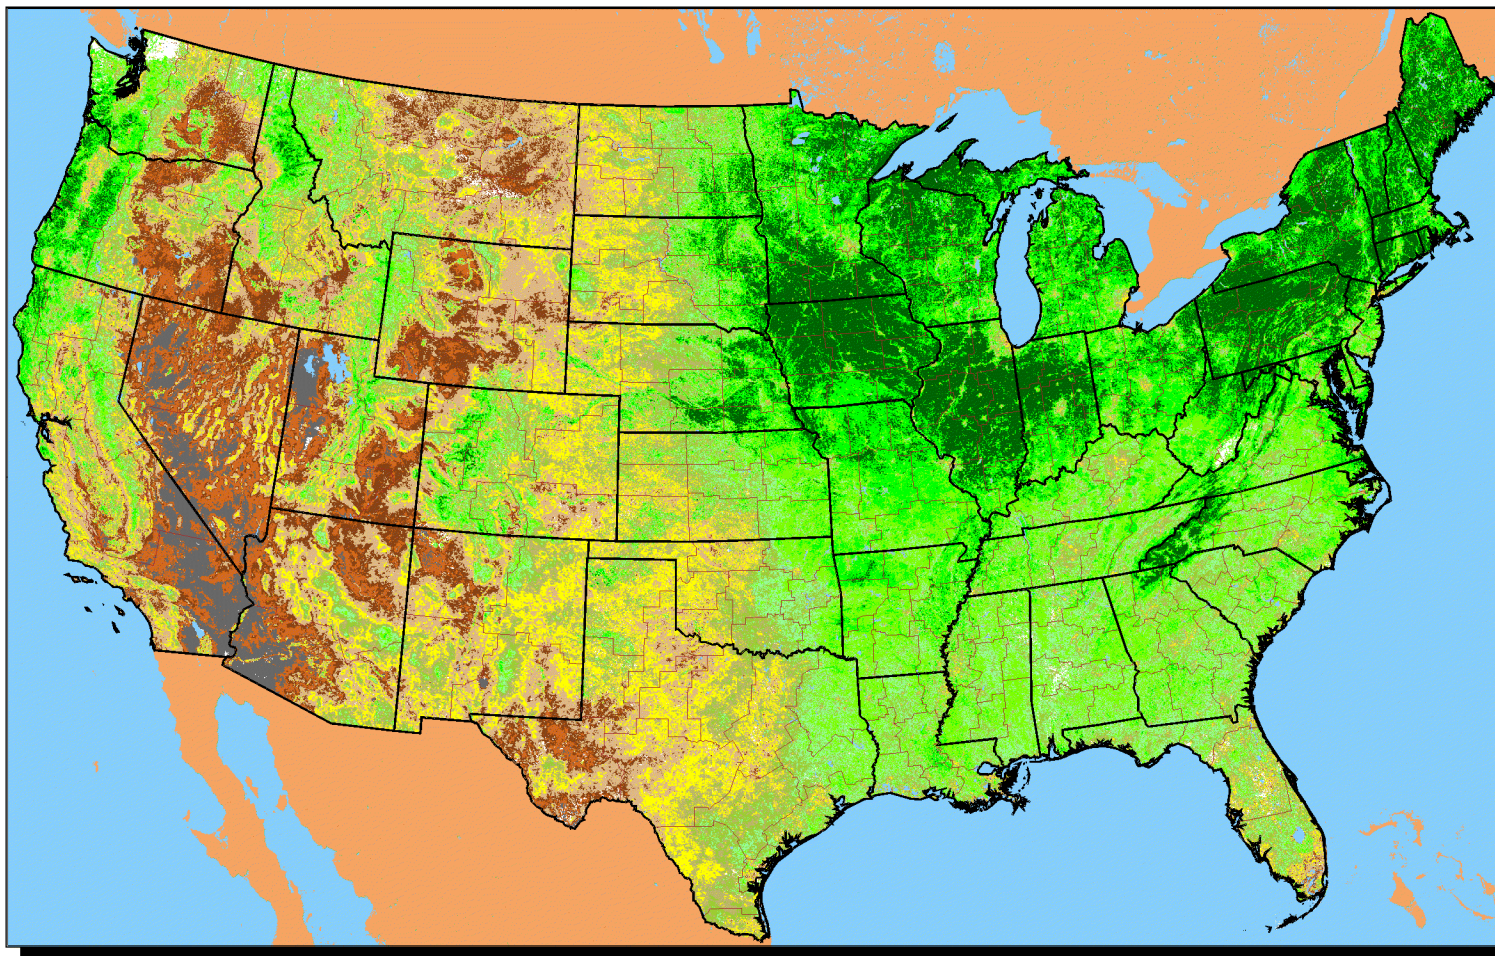

Conterminous U.S. Vegetation Condition - 2008

Period 35 (8/19 - 9/1)

No Water Vapor
Correction Applied

Vegetation Index

Agricultural Statistics Districts

1:15,000,000

Original Imagery: NOAA-17 AVHRR
Resolution: 1 Kilometer
Composite Imagery: USGS EROS Data Center
Questions email: hq_rdd_glb@nass.usda.gov

For Additional Images Please See:
<http://www.nass.usda.gov/research>
To Download Raw Images:
<http://www.nass.usda.gov/research/avhrr/scene-ftp/>