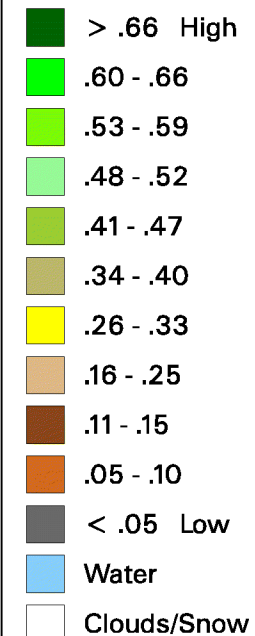

Conterminous U.S. Vegetation Condition - 2008

Period 35 (8/19 - 9/1)

No Water Vapor
Correction Applied

Vegetation Index

Agricultural Statistics Districts

1:15,000,000

Original Imagery: NOAA-17 AVHRR
Resolution: 1 Kilometer
Composite Imagery: USGS EROS Data Center
Questions email: hq_rdd_glb@nass.usda.gov