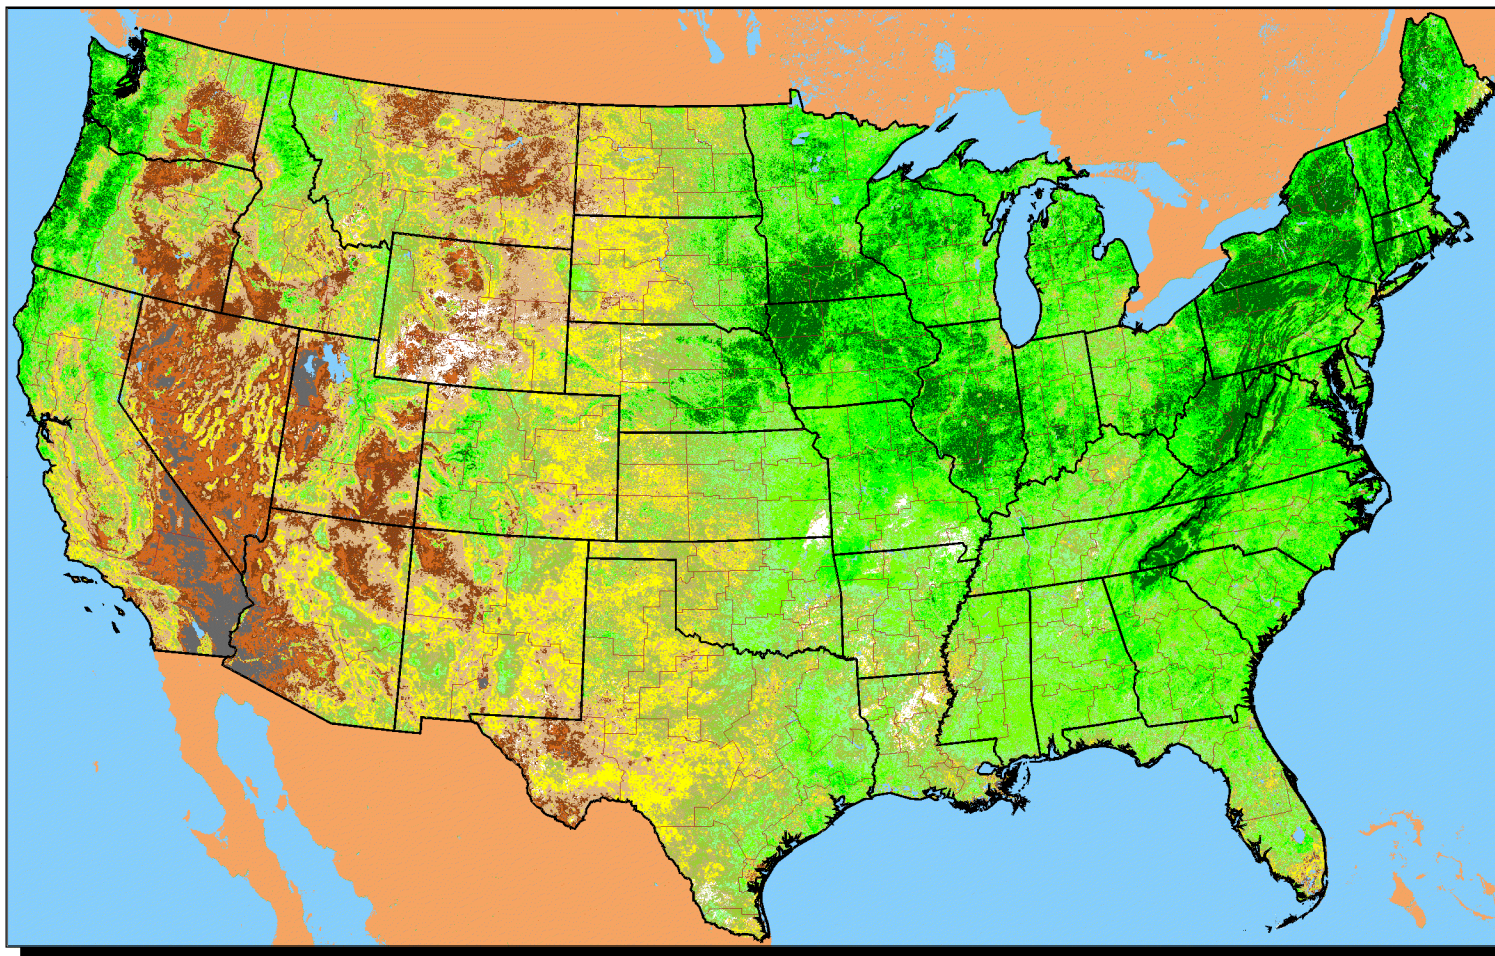

Conterminous U.S. Vegetation Condition - 2008 Period 37 (9/2 - 9/15)

No Water Vapor
Correction Applied

Vegetation Index

Agricultural Statistics Districts

1:15,000,000

Original Imagery: NOAA-17 AVHRR
Resolution: 1 Kilometer
Composite Imagery: USGS EROS Data Center
Questions email: hq_rdd_glb@nass.usda.gov

For Additional Images Please See:
<http://www.nass.usda.gov/research>
To Download Raw Images:
<http://www.nass.usda.gov/research/avhrr/scene-ftp/>