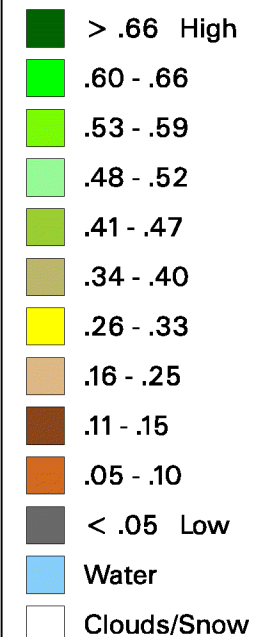

# Conterminous U.S. Vegetation Condition - 2008 Period 37 (9/2 - 9/15)

No Water Vapor  
Correction Applied

## Vegetation Index

Agricultural Statistics Districts

1:15,000,000

Original Imagery: NOAA-17 AVHRR  
Resolution: 1 Kilometer  
Composite Imagery: USGS EROS Data Center  
Questions email: [hq\\_rdd\\_glb@nass.usda.gov](mailto:hq_rdd_glb@nass.usda.gov)