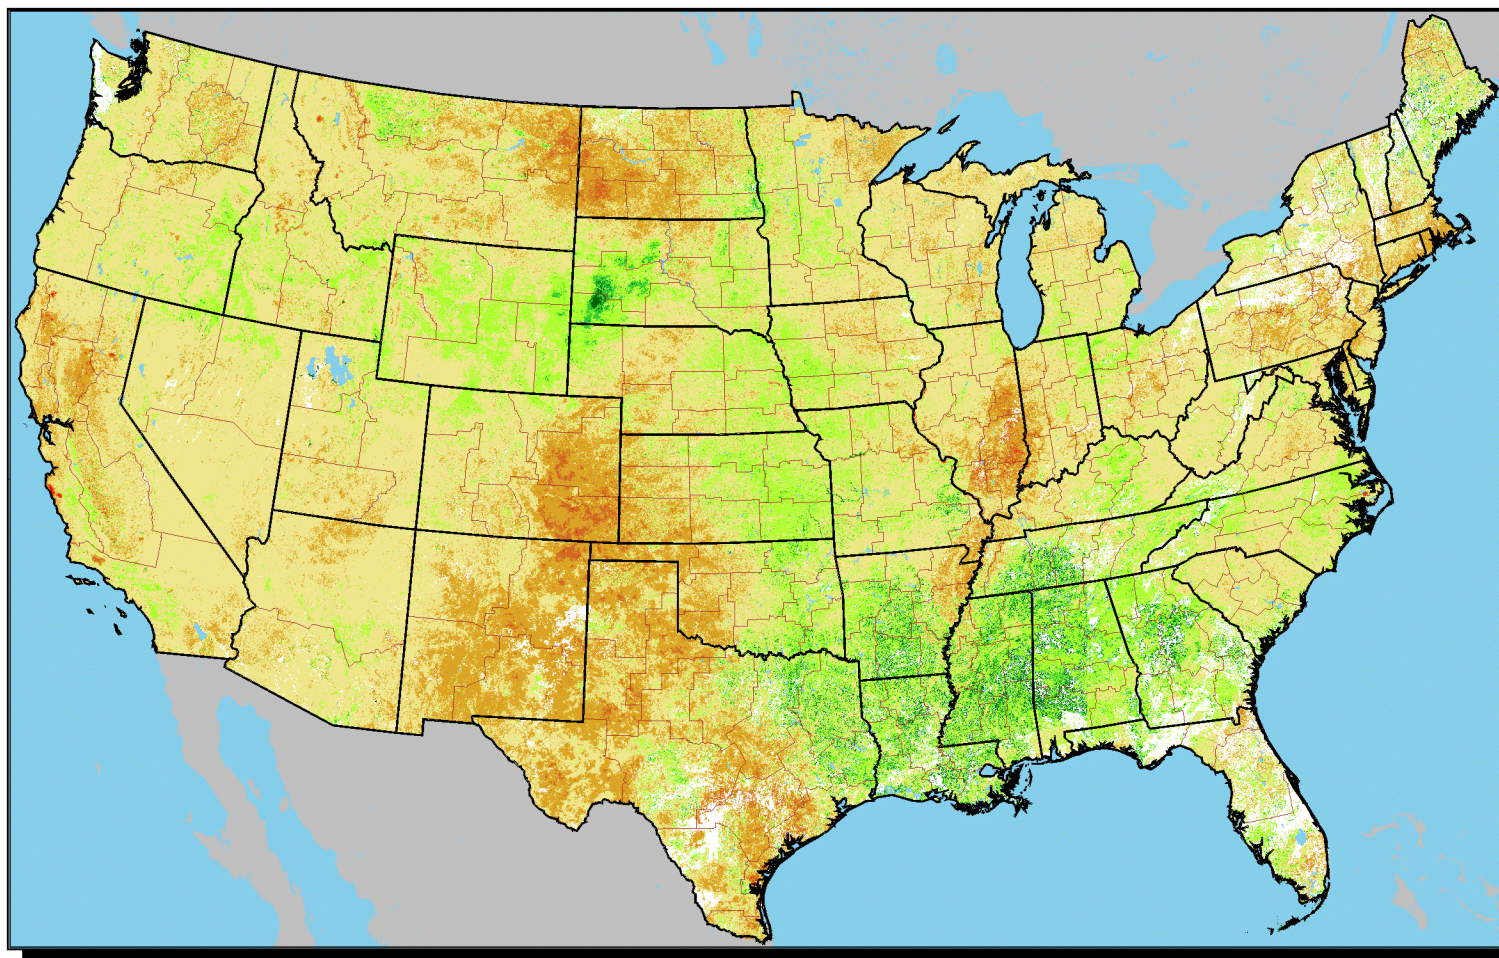

Vegetation Condition Percent Change: 2008 ÷ 2007

Period 28 (7/1 - 7/14)

No Water Vapor
Correction Applied

Percent Change

Agricultural Statistics Districts

1:15,000,000

Original Imagery: NOAA-17 AVHRR
Resolution: 1 Kilometer
Composite Imagery: USGS EROS Data Center
Questions email: hq_rdd_glb@nass.usda.gov

For Additional Images Please See:
<http://www.nass.usda.gov/research>
To Download Raw Images:
<http://www.nass.usda.gov/research/avhrr/scene-ftp/>